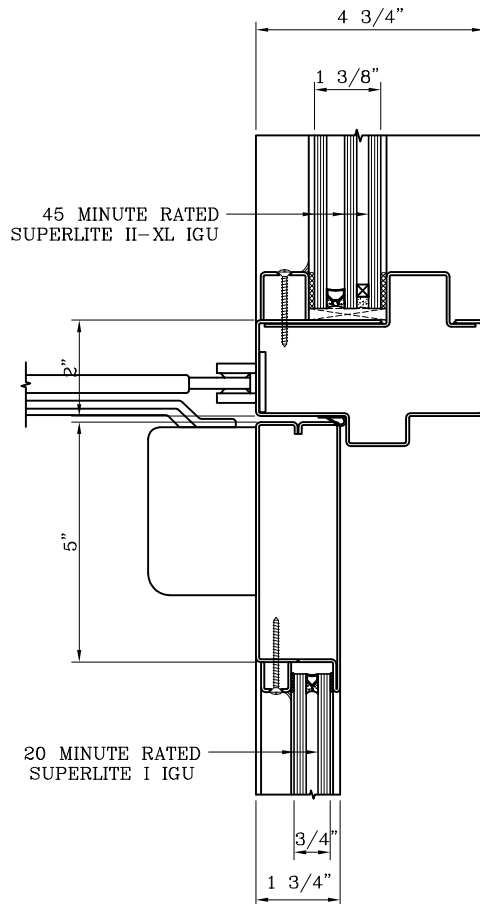

20 MINUTE FIRE PROTECTIVE SINGLE DOOR WITH 45 MINUTE FIRE PROTECTIVE OPENING

-EXTERIOR APPLICATION-

For more details, please visit www.safti.com

6 DOOR TOP RAIL DETAIL