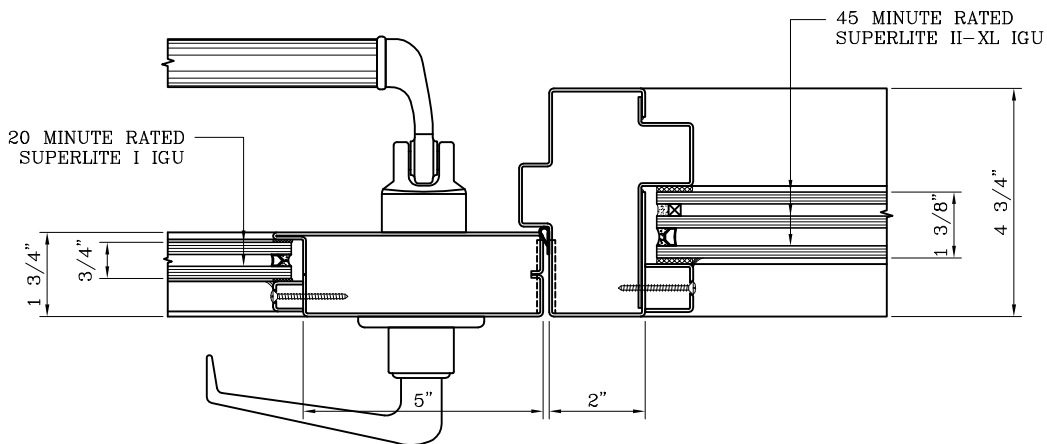

13 DOOR JAMB at LOCK DETAIL

SAFTIFIRST™
FIRE RATED GLAZING SOLUTIONS *Since 1982*
100 N. HILL DR. SUITE 12 TEL: (415) 824-4900
BRISBANE, CA 94005 FAX: (415) 824-5900

SuperLite™ I
SuperLite™ II-XL
GPX BUILDERS SERIES
FIRE PROTECTIVE

DATE:

DRAWN:

SCALE:

These details are subject to change without notice.