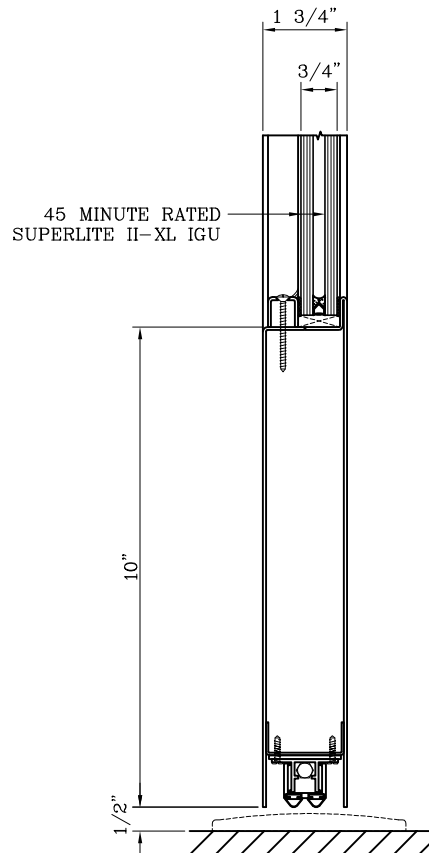

7 DOOR BOTTOM RAIL DETAIL

SAFTIFIRST™
FIRE RATED GLAZING SOLUTIONS *Since 1982*
100 N. HILL DR. SUITE 12 TEL: (415) 824-4900
BRISBANE, CA 94005 FAX: (415) 824-5900

SuperLite™ I
SuperLite™ II-XL
GPX BUILDERS SERIES
FIRE PROTECTIVE

DATE:

DRAWN:

SCALE:

These details are subject to change without notice.