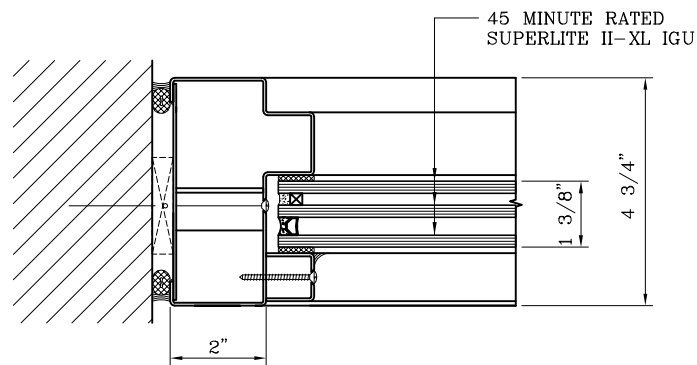

20 MINUTE FIRE PROTECTIVE SINGLE DOOR WITH 45 MINUTE FIRE PROTECTIVE OPENING

—EXTERIOR APPLICATION—

For more details, please visit www.safti.com

1 JAMB DETAIL