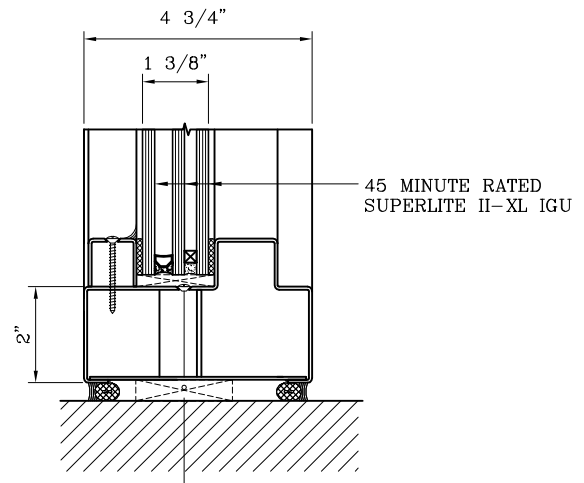

20 MINUTE FIRE PROTECTIVE SINGLE DOOR WITH 45 MINUTE FIRE PROTECTIVE OPENING

-EXTERIOR APPLICATION-

For more details, please visit www.safti.com

SAFTIFIRST™
FIRE RATED GLAZING SOLUTIONS Since 1982
100 N. HILL DR. SUITE 12 TEL: (415) 824-4900
BRISBANE, CA 94005 FAX: (415) 824-5900

SuperLite™ I
SuperLite™ II-XL
GPX BUILDERS SERIES
FIRE PROTECTIVE

DATE:

DRAWN:

SCALE:

These details are subject to change without notice.