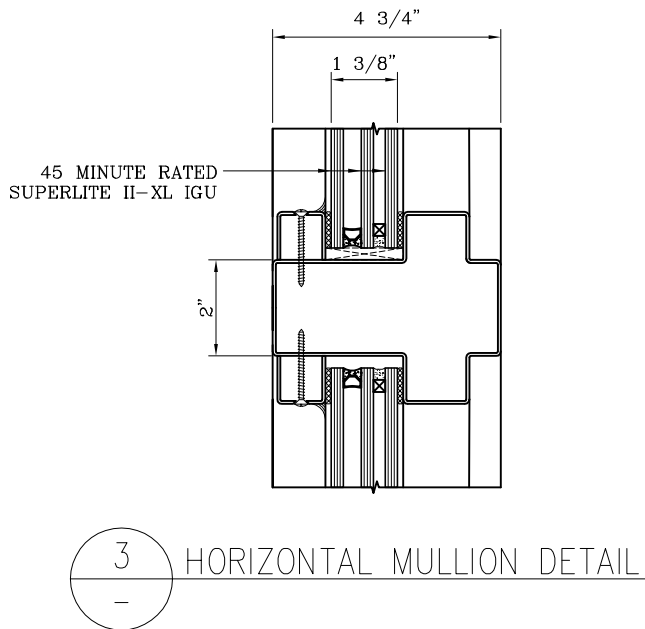

20 MINUTE FIRE PROTECTIVE SINGLE DOOR WITH 45 MINUTE FIRE PROTECTIVE OPENING

-EXTERIOR APPLICATION-

For more details, please visit www.safti.com

SAFTIFIRST™
FIRE RATED GLAZING SOLUTIONS Since 1982
100 N. HILL DR. SUITE 12 TEL: (415) 824-4900
BRISBANE, CA 94005 FAX: (415) 824-5900

SuperLite™ I
SuperLite™ II-XL
GPX BUILDERS SERIES
FIRE PROTECTIVE

DATE:

DRAWN:

SCALE:

These details are subject to change without notice.