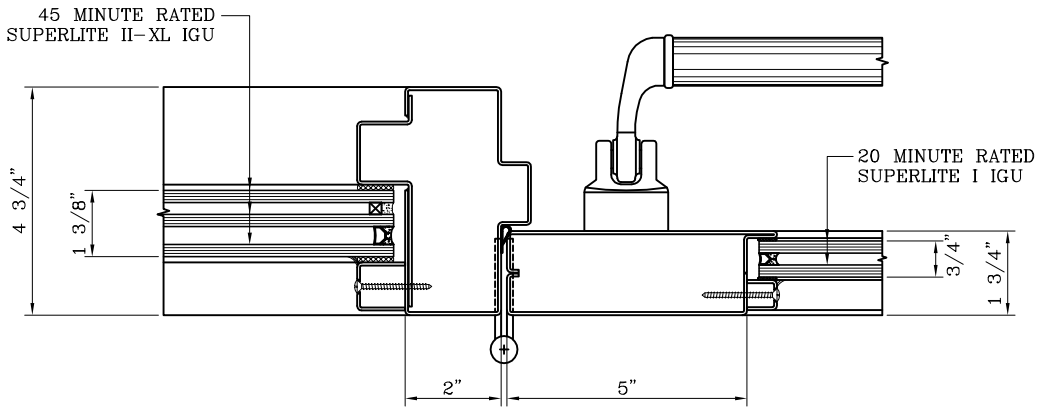

20 MINUTE FIRE PROTECTIVE SINGLE DOOR WITH 45 MINUTE FIRE PROTECTIVE OPENING

-EXTERIOR APPLICATION-

For more details, please visit www.safti.com

8 DOOR JAMB at HINGE DETAIL