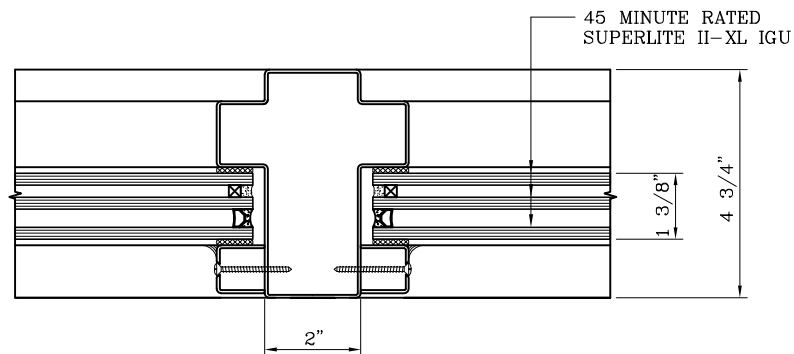

2 VERTICAL MULLION DETAIL

SAFTIFIRST™
FIRE RATED GLAZING SOLUTIONS Since 1982
100 N. HILL DR. SUITE 12 TEL: (415) 824-4900
BRISBANE, CA 94005 FAX: (415) 824-5900

SuperLite™ I
SuperLite™ II-XL
GPX BUILDERS SERIES
FIRE PROTECTIVE

DATE:

DRAWN:

SCALE:

These details are subject to change without notice.