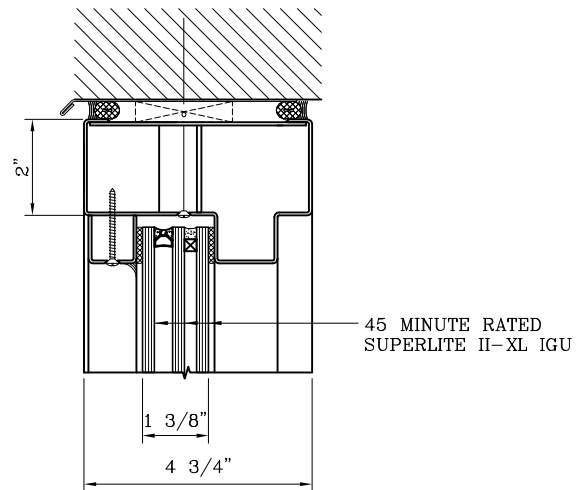

20 MINUTE FIRE PROTECTIVE SINGLE DOOR WITH 45 MINUTE FIRE PROTECTIVE OPENING

-EXTERIOR APPLICATION-

For more details, please visit www.safti.com

SAFTIFIRST™
FIRE RATED GLAZING SOLUTIONS Since 1982
100 N. HILL DR. SUITE 12 TEL: (415) 824-4900
BRISBANE, CA 94005 FAX: (415) 824-5900

SuperLite™ I
SuperLite™ II-XL
GPX BUILDERS SERIES
FIRE PROTECTIVE

DATE:

DRAWN:

SCALE:

These details are subject to change without notice.