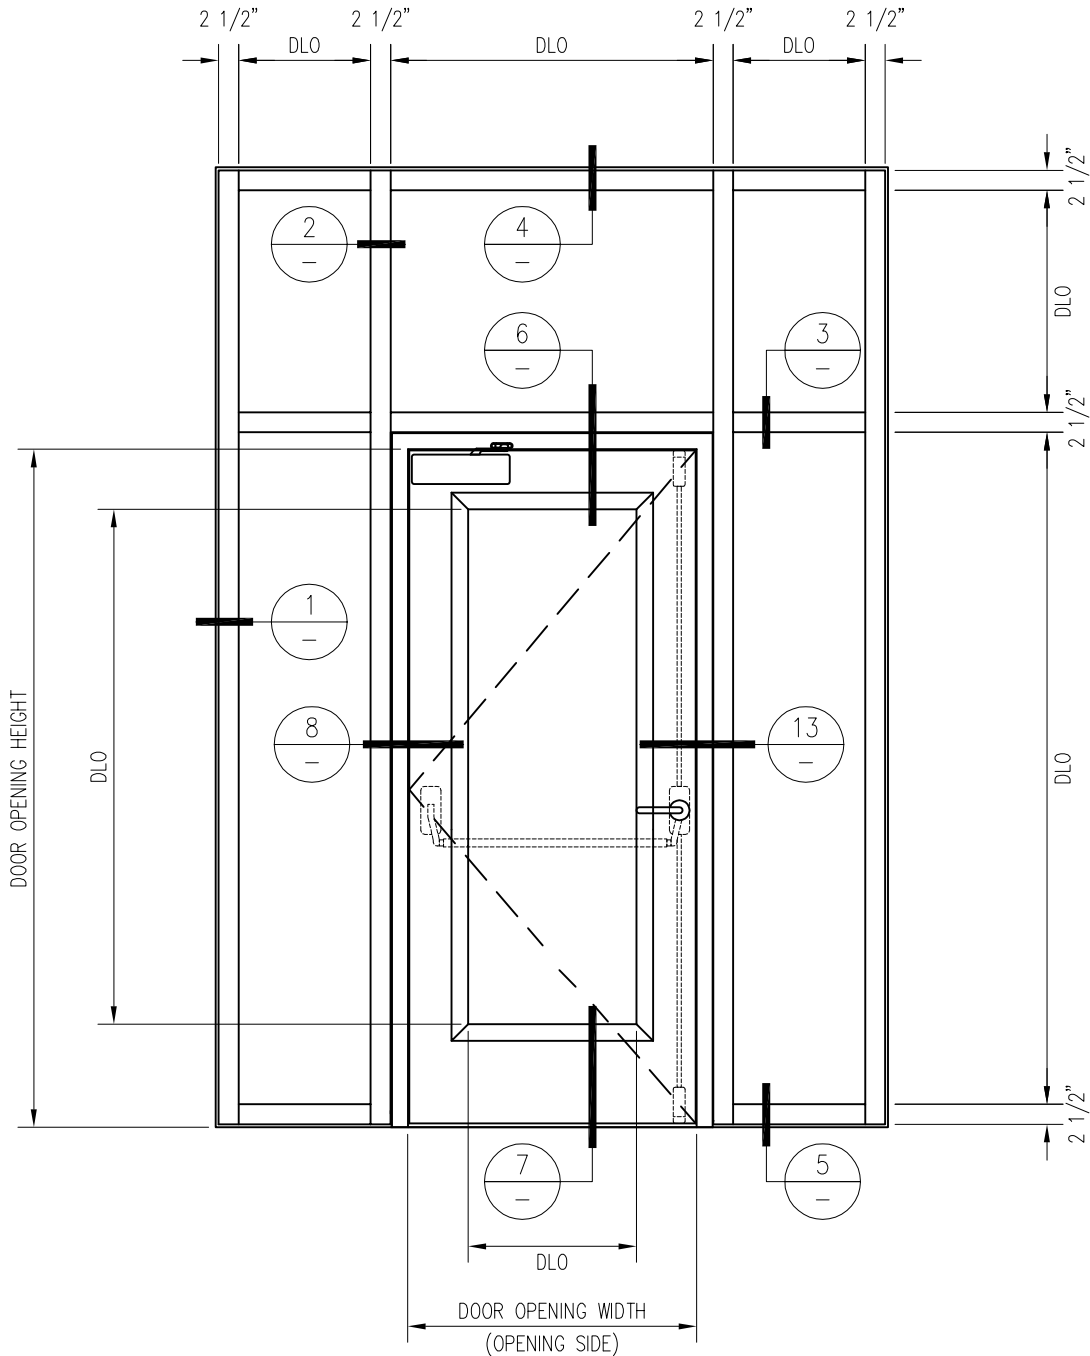

60 MINUTE TEMPERATURE RISE SINGLE DOOR WITH 60 MINUTE FIRE RESISTIVE GPX WALL/WINDOW -INTERIOR APPLICATION-

For more details, please visit www.safti.com

SAFTIFIRST™
FIRE RATED GLAZING SOLUTIONS Since 1982
100 N. HILL DR. SUITE 12 TEL: (415) 824-4900
BRISBANE, CA 94005 FAX: (415) 824-5900

SuperLite™ II-XL
GPX BUILDERS SERIES
TEMPERATURE RISE

DATE:

DRAWN:

SCALE:

These details are subject to change without notice.