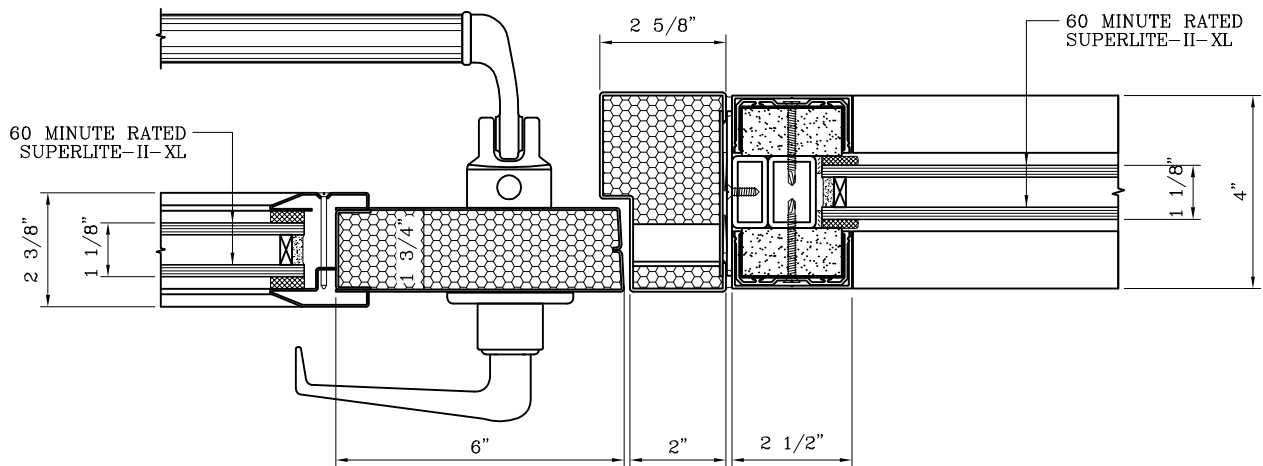

13 DOOR JAMB AT LOCK

SAFTIFIRST™
FIRE RATED GLAZING SOLUTIONS Since 1982
100 N. HILL DR. SUITE 12 TEL: (415) 824-4900
BRISBANE, CA 94005 FAX: (415) 824-5900

SuperLite™ II-XL
GPX BUILDERS
SERIES
TEMPERATURE RISE

DATE:

DRAWN:

SCALE:

These details are subject to change without notice.