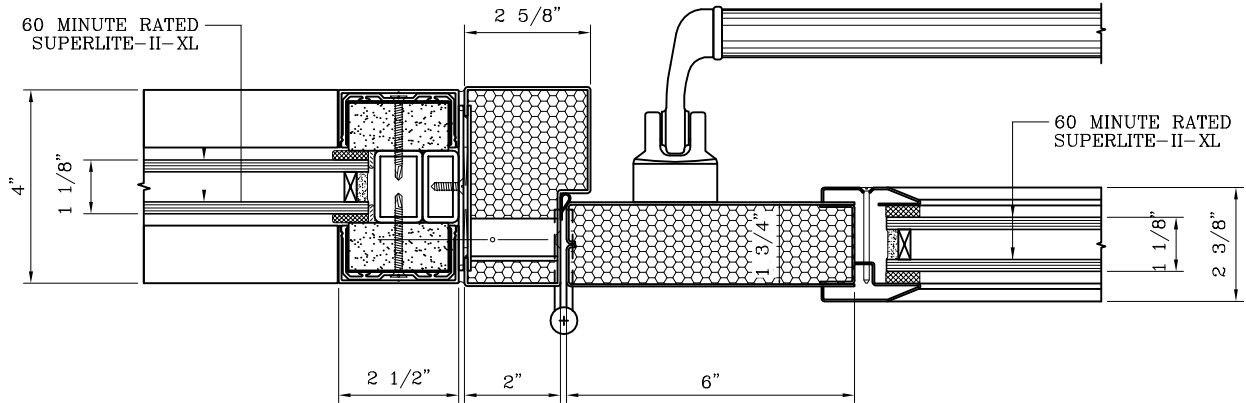

60 MINUTE TEMPERATURE RISE SINGLE DOOR WITH 60 MINUTE FIRE RESISTIVE GPX WALL/WINDOW -INTERIOR APPLICATION-

For more details, please visit www.safti.com

8 DOOR JAMB at HINGE DETAIL