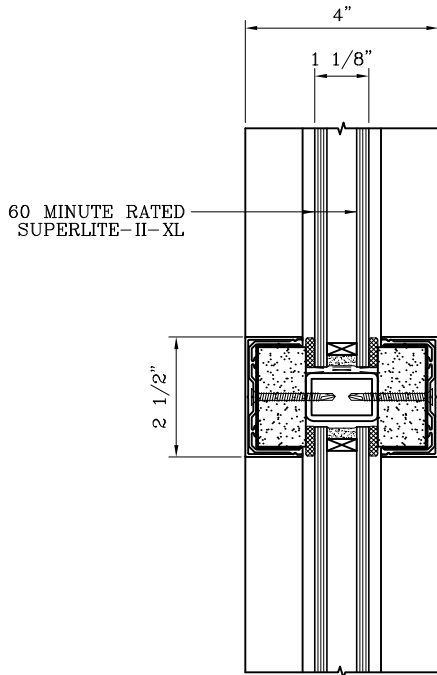

60 MINUTE TEMPERATURE RISE SINGLE DOOR WITH 60 MINUTE FIRE RESISTIVE GPX WALL/WINDOW -INTERIOR APPLICATION-

For more details, please visit www.safti.com

3 HORIZONTAL MULLION DETAIL