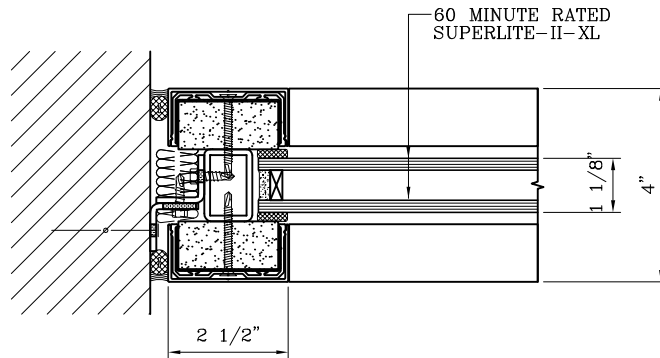

60 MINUTE TEMPERATURE RISE SINGLE DOOR WITH 60 MINUTE FIRE RESISTIVE GPX WALL/WINDOW -INTERIOR APPLICATION-

For more details, please visit www.safti.com

1 JAMB DETAIL