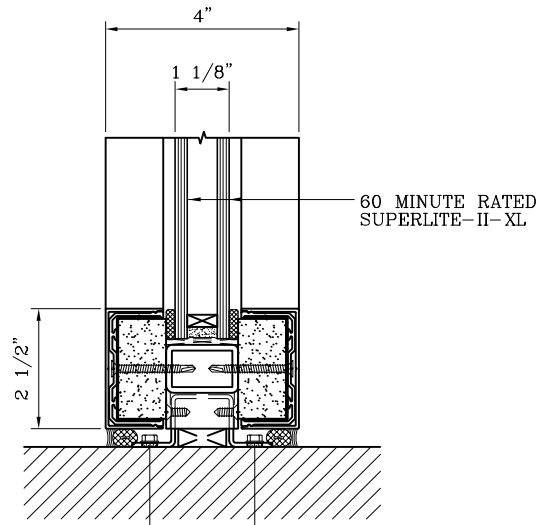

5 SILL DETAIL

SAFTIFIRST™
FIRE RATED GLAZING SOLUTIONS *Since 1982*
100 N. HILL DR. SUITE 12 TEL: (415) 824-4900
BRISBANE, CA 94005 FAX: (415) 824-5900

SuperLite™ II-XL
GPX BUILDERS SERIES
TEMPERATURE RISE

DATE:

DRAWN:

SCALE:

These details are subject to change without notice.