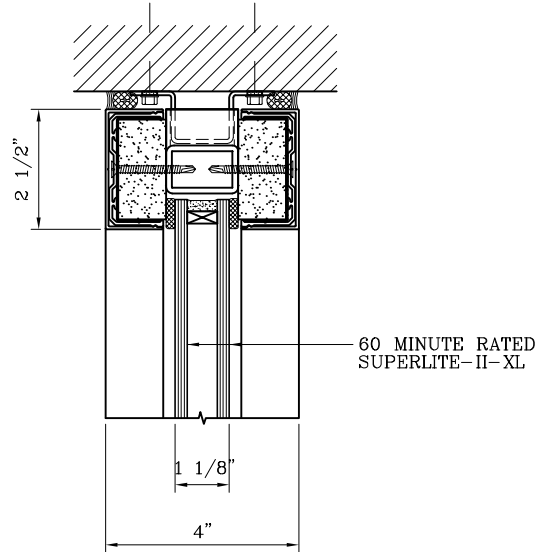

4 HEAD DETAIL