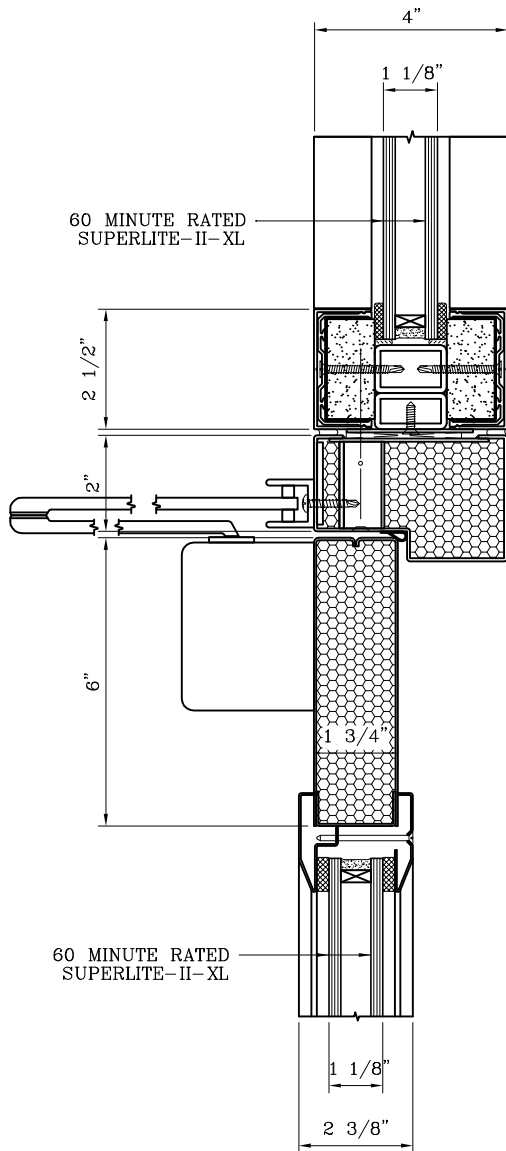

60 MINUTE TEMPERATURE RISE SINGLE DOOR WITH 60 MINUTE FIRE RESISTIVE GPX WALL/WINDOW - INTERIOR APPLICATION -

For more details, please visit www.safti.com

(6) DOOR TOP RAIL DETAIL