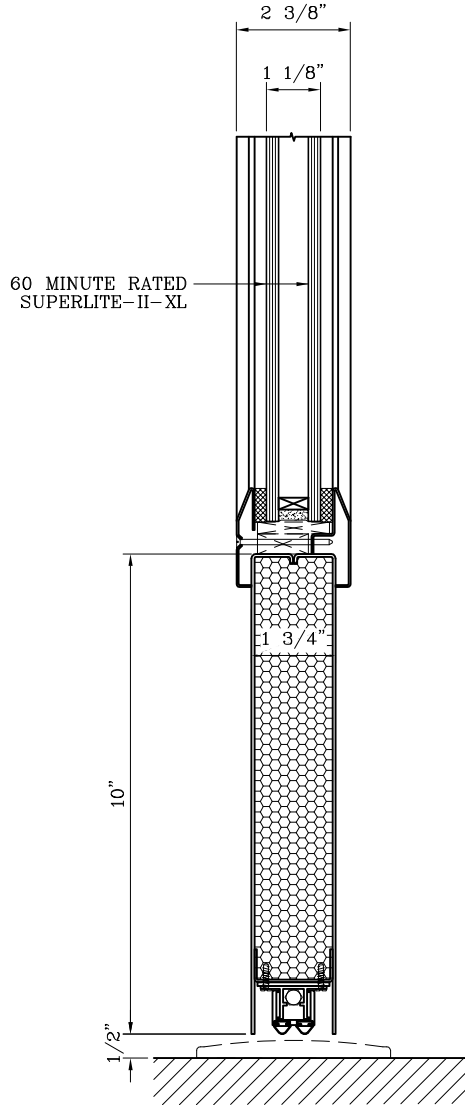

(7) DOOR BOTTOM RAIL DETAIL

SAFTIFIRST™
FIRE RATED GLAZING SOLUTIONS *Since 1982*
100 N. HILL DR. SUITE 12 TEL: (415) 824-4900
BRISBANE, CA 94005 FAX: (415) 824-5900

SuperLite™ II-XL
GPX BUILDERS
SERIES
TEMPERATURE RISE

DATE:

DRAWN:

SCALE:

These details are subject to change without notice.