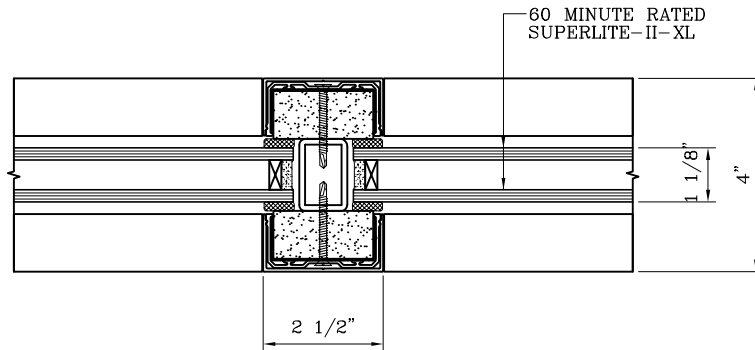

2 VERTICAL MULLION DETAIL

SAFTIFIRST™
FIRE RATED GLAZING SOLUTIONS Since 1982
100 N. HILL DR. SUITE 12 TEL: (415) 824-4900
BRISBANE, CA 94005 FAX: (415) 824-5900

SuperLite™ II-XL
GPX BUILDERS SERIES
TEMPERATURE RISE

DATE:

DRAWN:

SCALE:

These details are subject to change without notice.