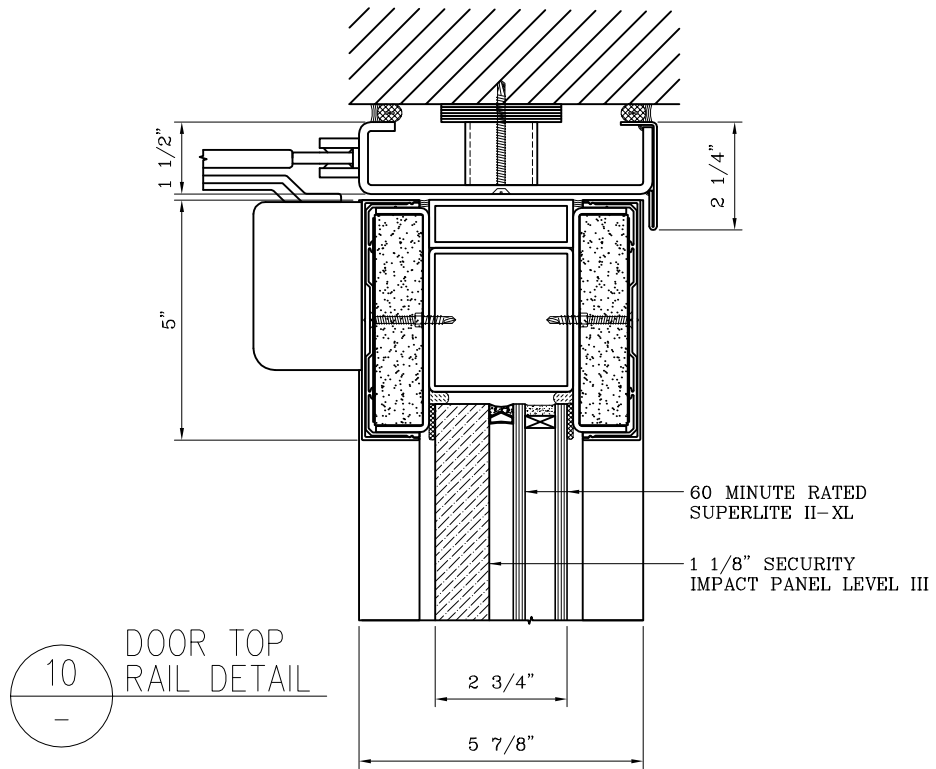

60 MINUTE FIRE RESISTIVE BALLISTIC RATED DOOR PAIR

For more details, please visit www.safti.com

SAFTIFIRST™
FIRE RATED GLAZING SOLUTIONS Since 1982
100 N. HILL DR. SUITE 12 TEL: (415) 824-4900
BRISBANE, CA 94005 FAX: (415) 824-5900

SuperLite™ II-XL
GPX BALLISTIC SYSTEM

DATE:

DRAWN:

SCALE:

These details are subject to change without notice.