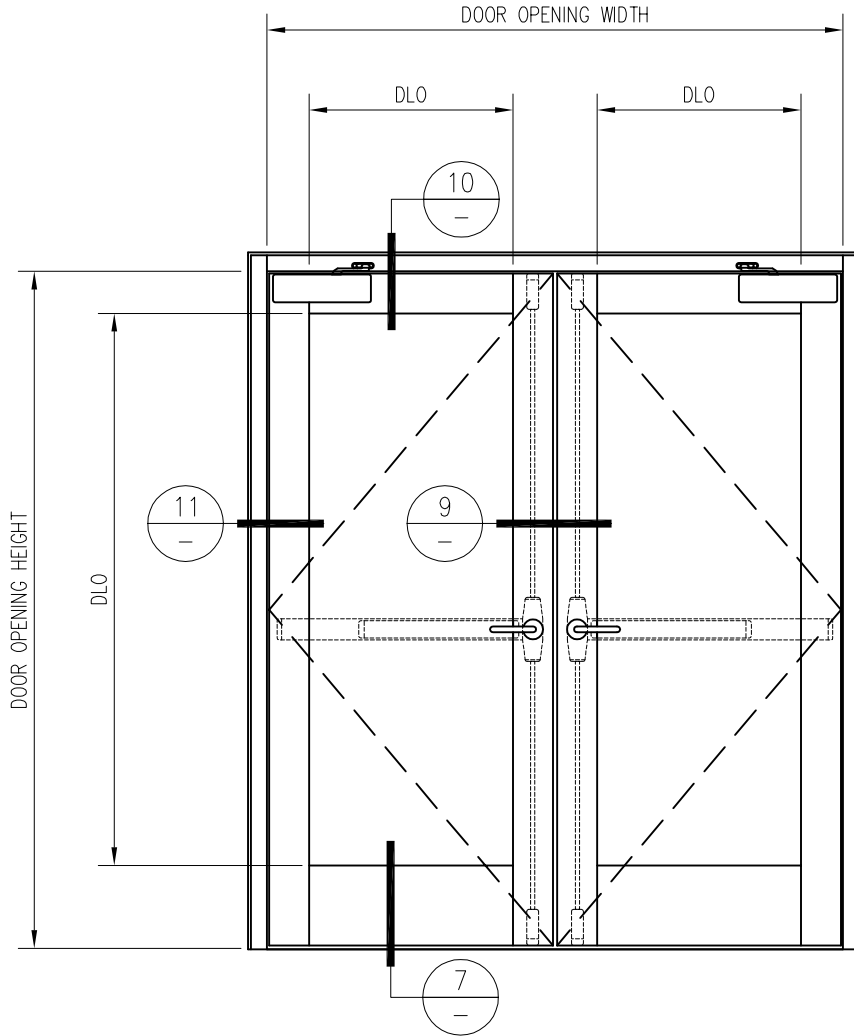

60 MINUTE FIRE RESISTIVE BALLISTIC RATED DOOR PAIR

For more details, please visit www.safti.com

SAFTIFIRST™
FIRE RATED GLAZING SOLUTIONS *Since 1982*
100 N. HILL DR. SUITE 12 TEL: (415) 824-4900
BRISBANE, CA 94005 FAX: (415) 824-5900

SuperLite™ II-XL
GPX BALLISTIC SYSTEM

DATE:

DRAWN:

SCALE:

These details are subject to change without notice.