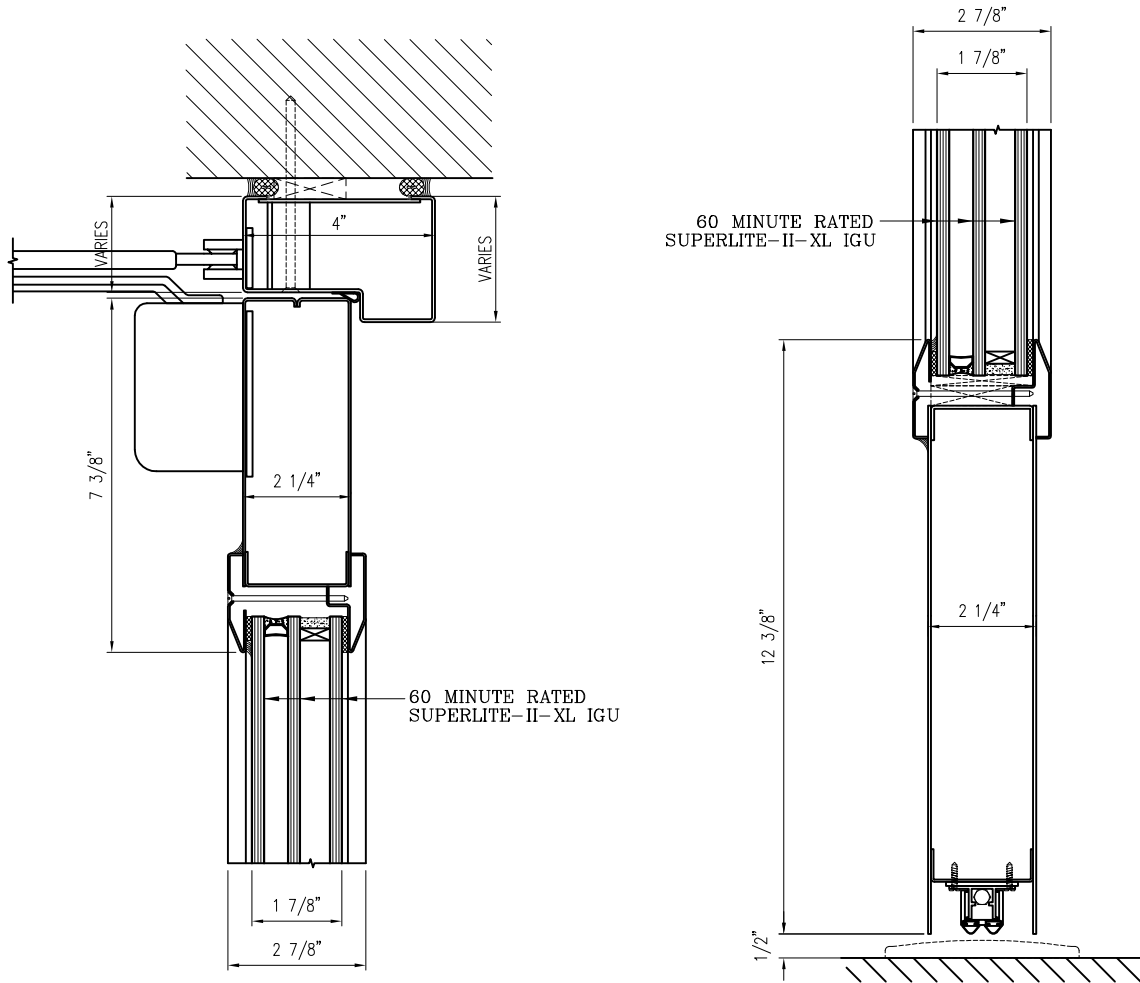

These details are subject to change without notice.

60 MINUTE TEMPERATURE RISE SINGLE DOOR

For more details, please visit www.safti.com

404 DOOR TOP RAIL DETAIL
60 BUTR-DS-60R-IIXL-IGU

405 DOOR BOTTOM RAIL DETAIL
60 BUTR-DS-60R-IIXL-IGU