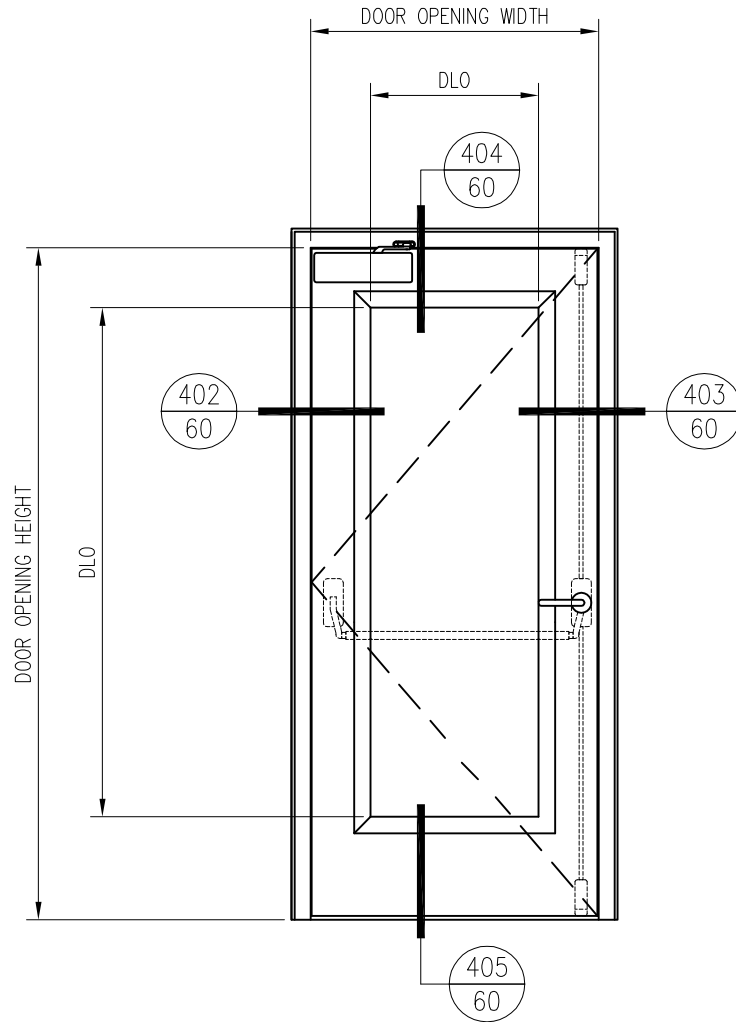

60 MINUTE TEMPERATURE RISE SINGLE DOOR

For more details, please visit www.safti.com

BUTR-DS-60R-II-XL-IGU

- GPX BUILDERS SERIES TEMPERATURE RISE SINGLE DOOR WITH SUPERLITE II-XL 60 IGU -
 - EXTERIOR APPLICATION -