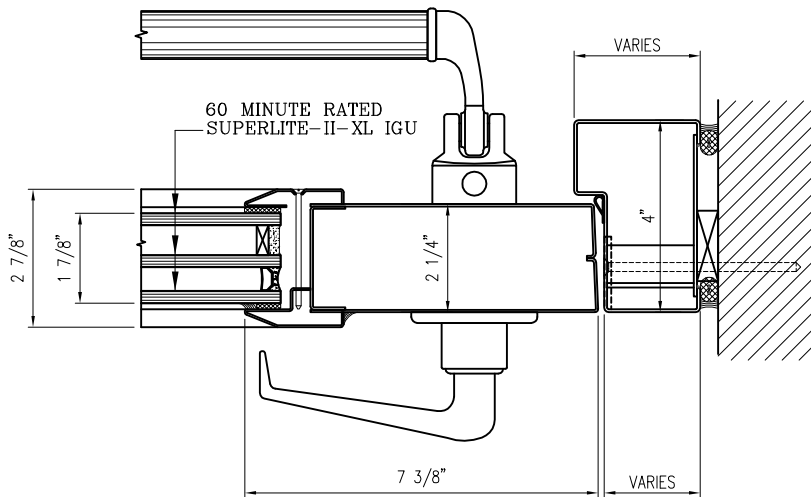

SCALE:

These details are subject to change without notice.

60 MINUTE TEMPERATURE RISE SINGLE DOOR

For more details, please visit www.safti.com

402 DOOR JAMB at HINGE DETAIL
60 BUTR-DS-60R-II-XL-IGU

403 DOOR JAMB at LOCK DETAIL
60 BUTR-DS-60R-II-XL-IGU