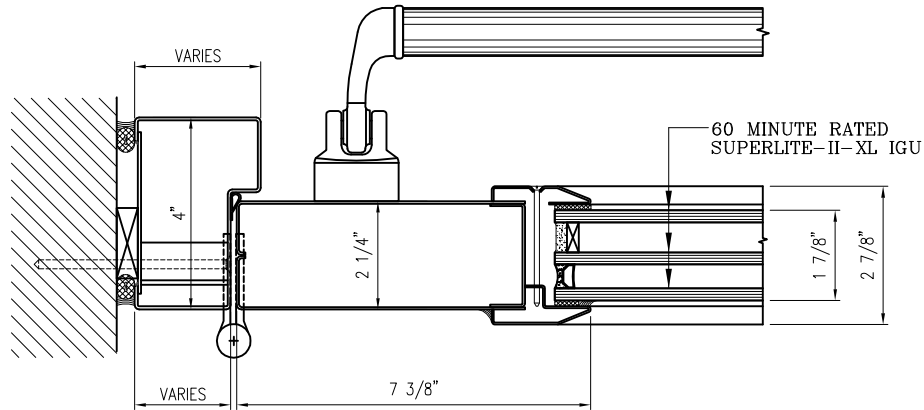

60 MINUTE TEMPERATURE RISE SINGLE DOOR

For more details, please visit www.safti.com

BUTR-DS-60R-II-XL-IGU

- GPX BUILDERS SERIES TEMPERATURE RISE SINGLE DOOR WITH SUPERLITE II-XL 60 IGU -
 - EXTERIOR APPLICATION -

SCALE:

These details are subject to change without notice.

60 MINUTE TEMPERATURE RISE SINGLE DOOR

For more details, please visit www.safti.com

402 DOOR JAMB at HINGE DETAIL
60 BUTR-DS-60R-II-XL-IGU

403 DOOR JAMB at LOCK DETAIL
60 BUTR-DS-60R-II-XL-IGU