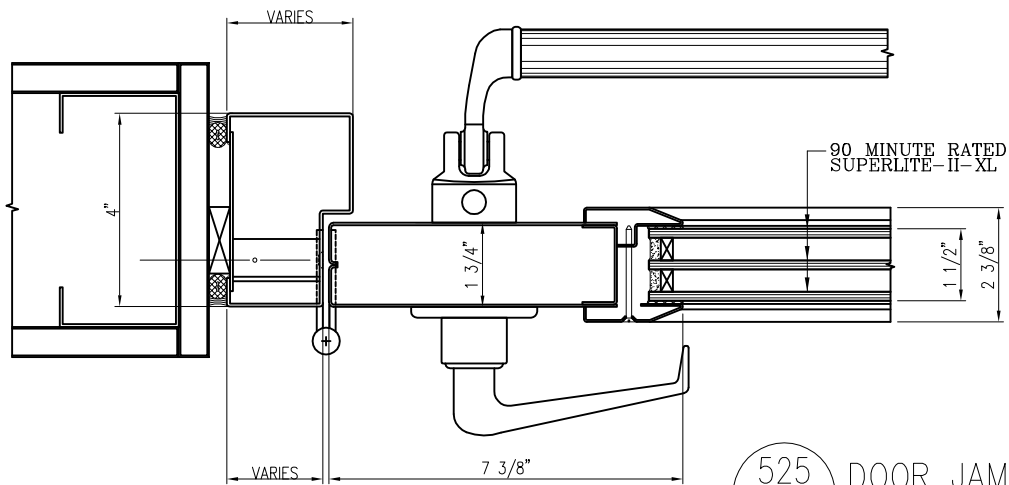

525 DOOR JAMB at LOCK DETAIL
90 BUTR-DS-90R-IIXL

SAFTIFIRST™
FIRE RATED GLAZING SOLUTIONS Since 1982
100 N. HILL DR. SUITE 12 TEL: (415) 824-4900
BRISBANE, CA 94005 FAX: (415) 824-5900

SuperLite™ II-XL
GPX BUILDERS SERIES
TEMPERATURE RISE

DATE:

DRAWN:

SCALE:

These details are subject to change without notice.