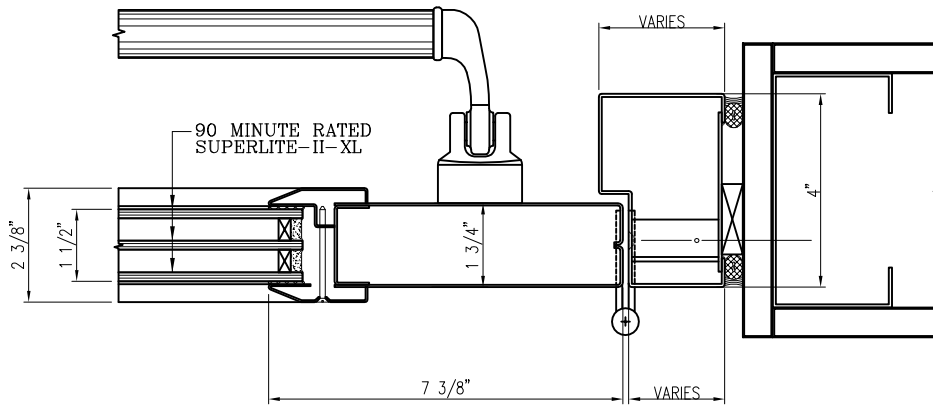

90 MINUTE TEMPERATURE RISE SINGLE DOOR

For more details, please visit www.safti.com

BUTR-DS-90R-IIXL

- GPX BUILDERS SERIES TEMPERATURE RISE SINGLE DOOR WITH SUPERLITE II-XL 90 -
- INTERIOR APPLICATION -

SAFTIFIRST™
FIRE RATED GLAZING SOLUTIONS *Since 1982*
100 N. HILL DR. SUITE 12 TEL: (415) 824-4900
BRISBANE, CA 94005 FAX: (415) 824-5900

SuperLite™ II-XL
GPX BUILDERS SERIES
TEMPERATURE RISE

DATE:

DRAWN:

SCALE:

These details are subject to change without notice.

90 MINUTE TEMPERATURE RISE SINGLE DOOR

For more details, please visit www.safti.com