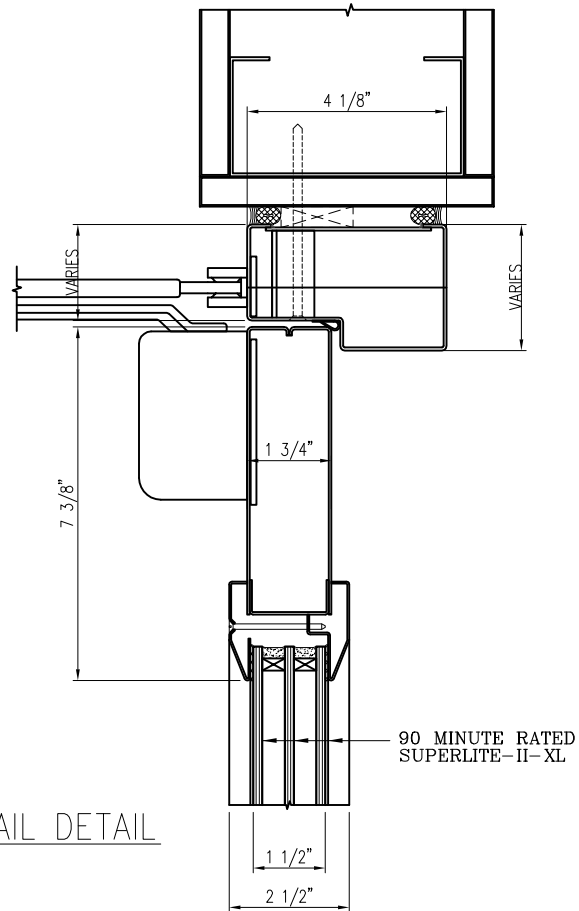

523 DOOR TOP RAIL DETAIL
90 BUTR-DS-90R-IXL