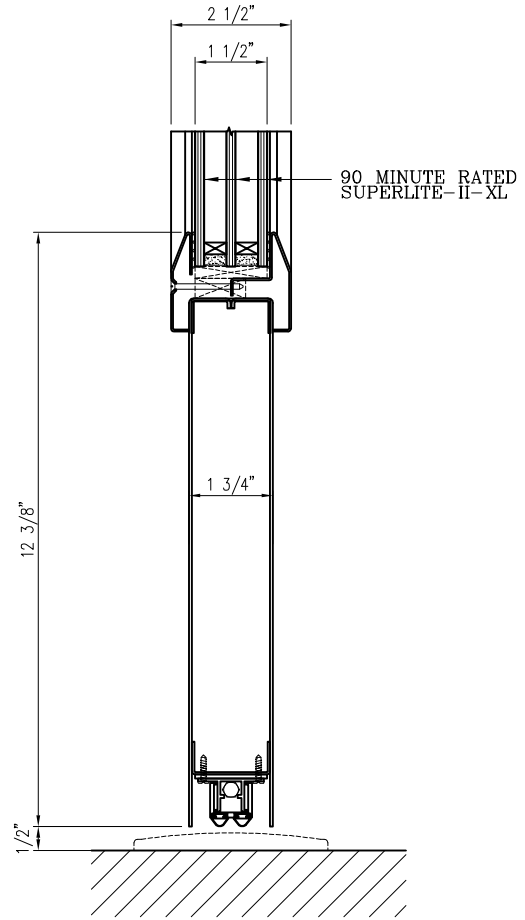

SuperLite™ II-XL
GPX BUILDERS SERIES
TEMPERATURE RISE

DATE:

DRAWN:

SCALE:

These details are subject to change without notice.

90 MINUTE TEMPERATURE RISE SINGLE DOOR

For more details, please visit www.safti.com