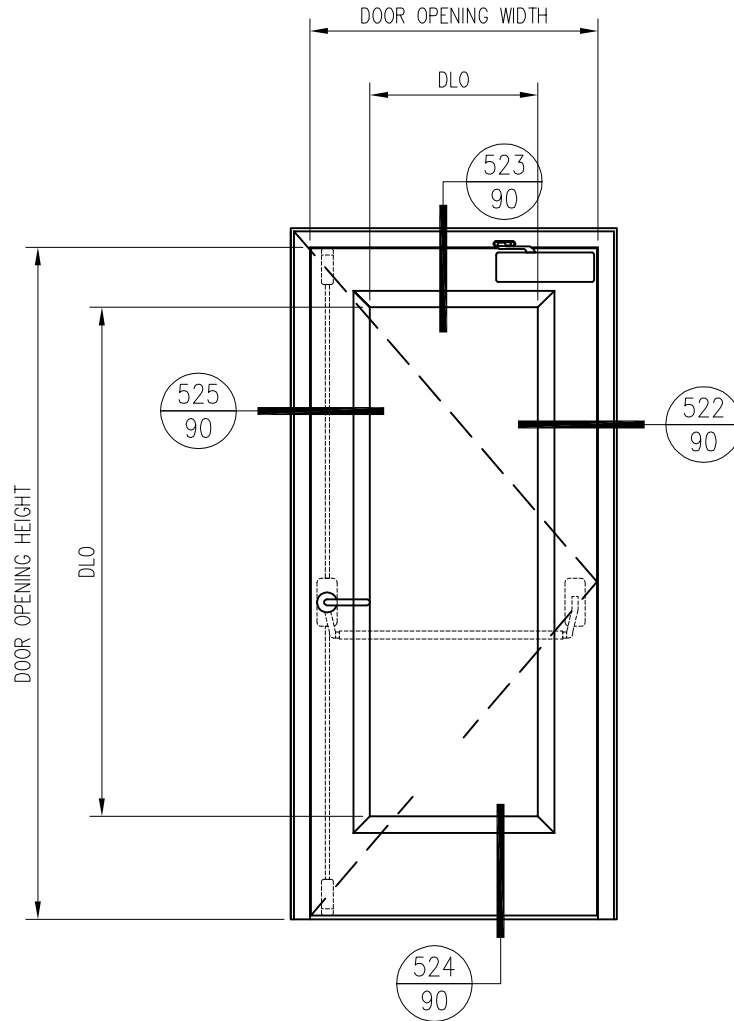

90 MINUTE TEMPERATURE RISE SINGLE DOOR

For more details, please visit www.safti.com

BUTR-DS-90R-IIXL

- GPX BUILDERS SERIES TEMPERATURE RISE SINGLE DOOR WITH SUPERLITE II-XL 90 -
- INTERIOR APPLICATION -

SAFTIFIRST™
FIRE RATED GLAZING SOLUTIONS *Since 1982*
100 N. HILL DR. SUITE 12 TEL: (415) 824-4900
BRISBANE, CA 94005 FAX: (415) 824-5900

SuperLite™ II-XL
GPX BUILDERS SERIES
TEMPERATURE RISE

DATE:

DRAWN:

SCALE:

These details are subject to change without notice.

90 MINUTE TEMPERATURE RISE SINGLE DOOR

For more details, please visit www.safti.com