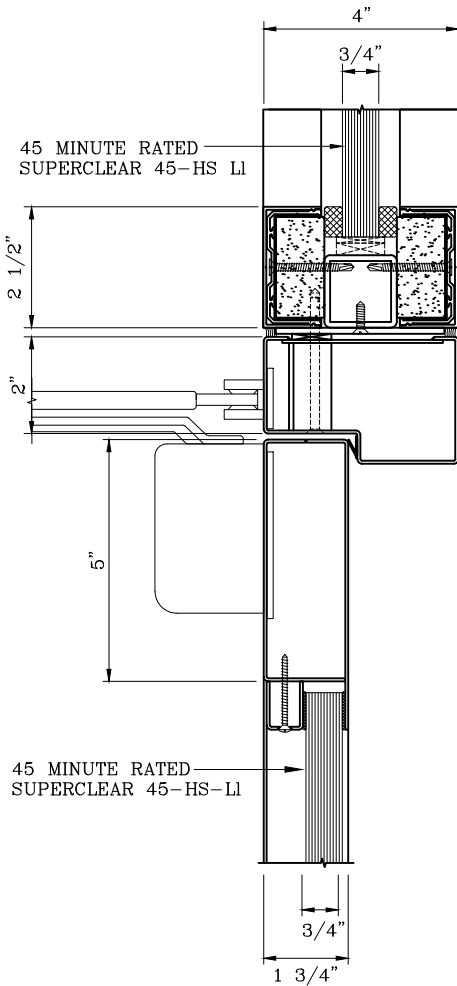

45 MINUTE FIRE PROTECTIVE PAIR DOOR WITH 45 MINUTE FIRE PROTECTIVE ALUMINUM SIDELITES/TRANSOM

-INTERIOR APPLICATION-

For more details, please visit www.safti.com

6 DOOR TOP RAIL DETAIL