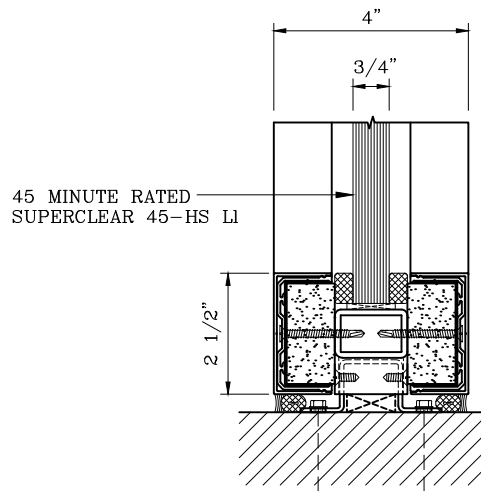

5 SILL DETAIL

SAFTIFIRST™
FIRE RATED GLAZING SOLUTIONS *Since 1981*
100 N. HILL DR. SUITE 12 TEL: (415) 824-4900
BRISBANE, CA 94005 FAX: (415) 824-5900

SuperClear 45-HS-LI
Patent Pending
GPX BUILDERS SERIES
GPX ARCHITECTURAL SERIES

DATE:	
DRAWN:	SCALE:

These details are subject to change without notice.