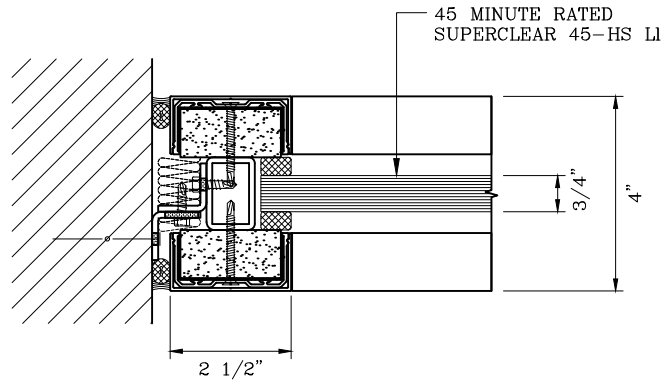

45 MINUTE FIRE PROTECTIVE PAIR DOOR WITH 45 MINUTE FIRE PROTECTIVE ALUMINUM SIDELITES/TRANSOM

-INTERIOR APPLICATION-

For more details, please visit www.safti.com

1 JAMB DETAIL