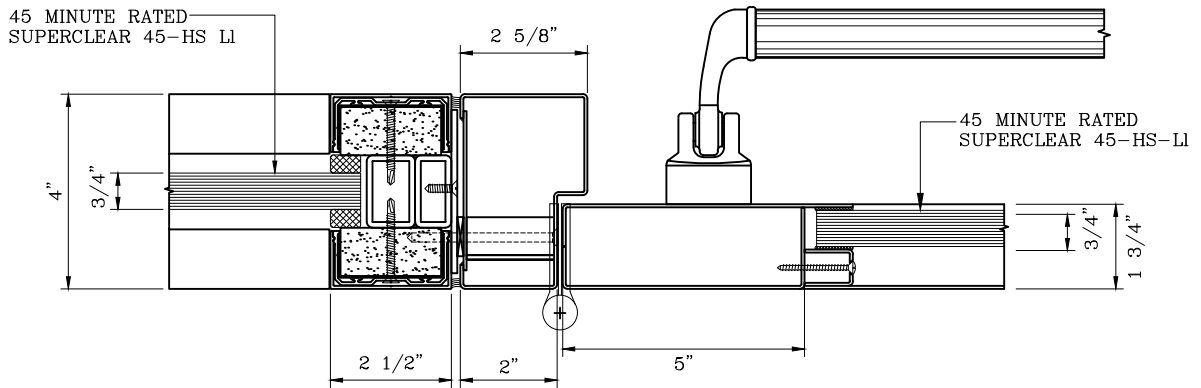

45 MINUTE FIRE PROTECTIVE PAIR DOOR WITH 45 MINUTE FIRE PROTECTIVE ALUMINUM SIDELITES/TRANSOM

-INTERIOR APPLICATION-

For more details, please visit www.safti.com

8 DOOR JAMB at HINGE DETAIL