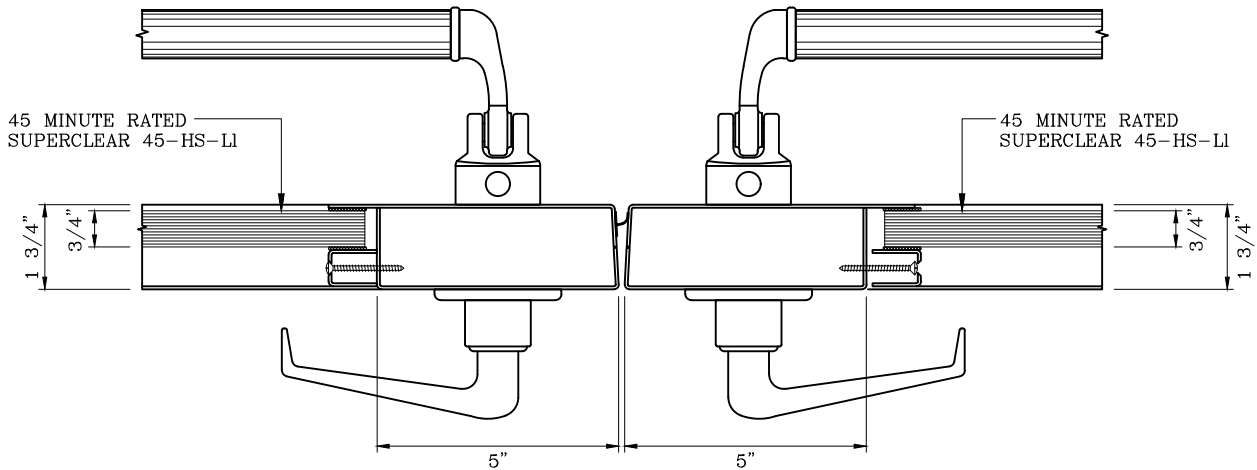

9 DOOR MEETING STILES DETAIL

SAFTIFIRST™
FIRE RATED GLAZING SOLUTIONS Since 1981
100 N. HILL DR. SUITE 12 TEL: (415) 824-4900
BRISBANE, CA 94005 FAX: (415) 824-5900

SuperClear 45-HS-LI
Patent Pending
GPX BUILDERS SERIES
FIRE PROTECTIVE
GPX ARCHITECTURAL SERIES

DATE:

DRAWN: SCALE:

These details are subject to change without notice.