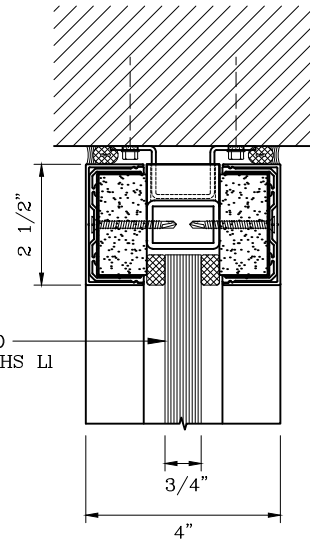

4 HEAD DETAIL