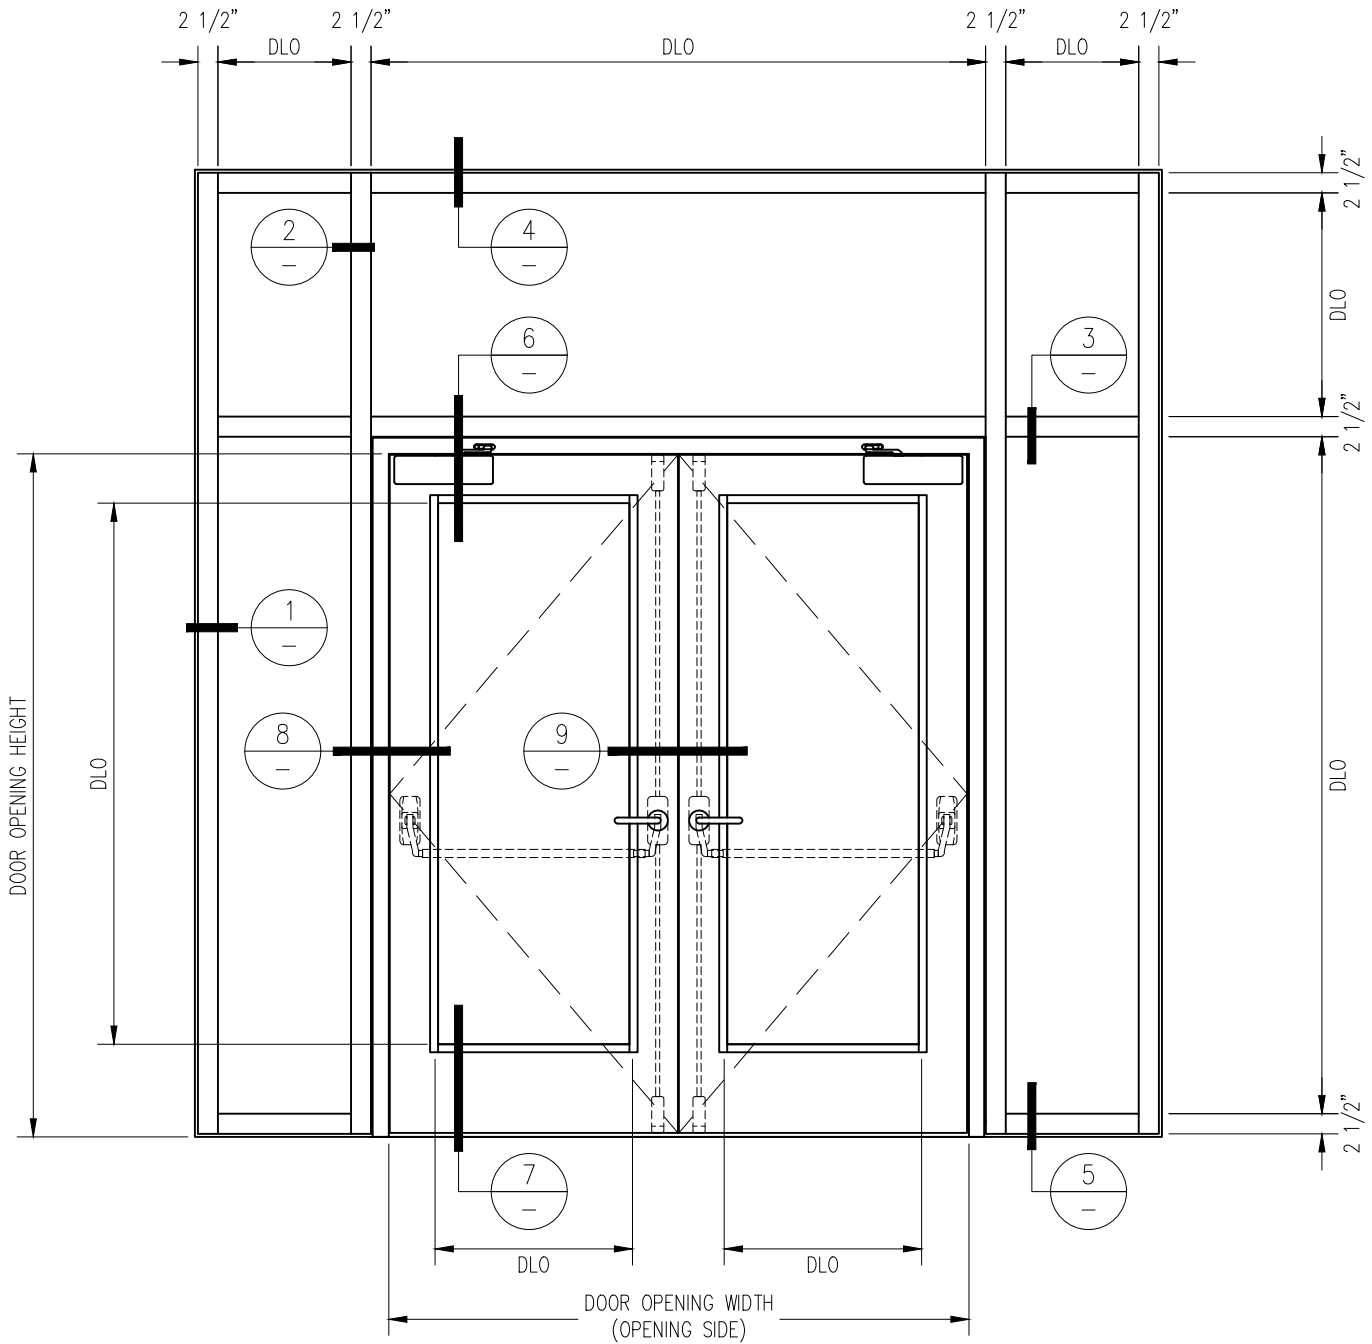

45 MINUTE FIRE PROTECTIVE PAIR DOOR WITH 45 MINUTE FIRE PROTECTIVE ALUMINUM SIDELITES/TRANSOM -INTERIOR APPLICATION-

For more details, please visit www.safti.com

SAFTIFIRST™
FIRE RATED GLAZING SOLUTIONS Since 1981
100 N. HILL DR. SUITE 12 TEL: (415) 824-4900
BRISBANE, CA 94005 FAX: (415) 824-5900

SuperClear 45-HS-LI
Patent Pending
GPX BUILDERS SERIES
FIRE PROTECTIVE
GPX ARCHITECTURAL SERIES

DATE:	
DRAWN:	SCALE:

These details are subject to change without notice.