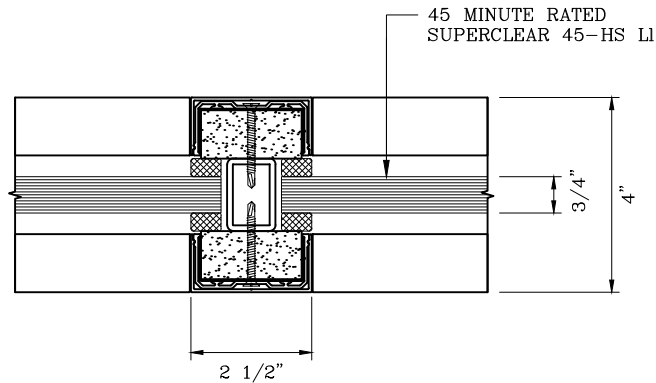

2 VERTICAL MULLION DETAIL

SAFTIFIRST™
FIRE RATED GLAZING SOLUTIONS Since 1981
100 N. HILL DR. SUITE 12 TEL: (415) 824-4900
BRISBANE, CA 94005 FAX: (415) 824-5900

SuperClear 45-HS-LI
Patent Pending
GPX BUILDERS SERIES
GPX ARCHITECTURAL SERIES

DATE:

DRAWN:

SCALE:

These details are subject to change without notice.