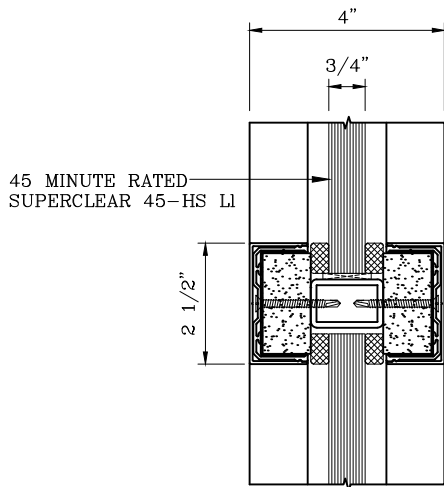

45 MINUTE FIRE PROTECTIVE PAIR DOOR WITH 45 MINUTE FIRE PROTECTIVE ALUMINUM SIDELITES/TRANSOM

- INTERIOR APPLICATION -

For more details, please visit www.safti.com

3 HORIZONTAL MULLION DETAIL