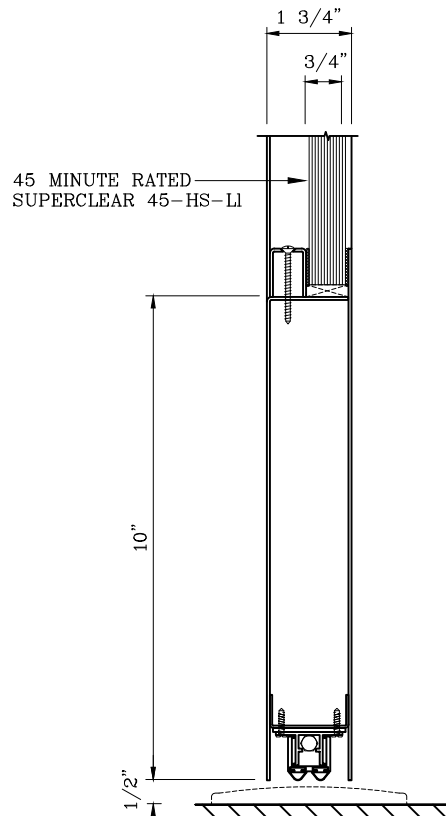

7 DOOR BOTTOM RAIL DETAIL

SAFTIFIRST^{TM}
FIRE RATED GLAZING SOLUTIONS Since 1981
100 N. HILL DR. SUITE 12 TEL: (415) 824-4900
BRISBANE, CA 94005 FAX: (415) 824-5900

SuperClear 45-HS-LI
Patent Pending
GPX BUILDERS SERIES
GPX ARCHITECTURAL SERIES

DATE:	
DRAWN:	SCALE:

These details are subject to change without notice.