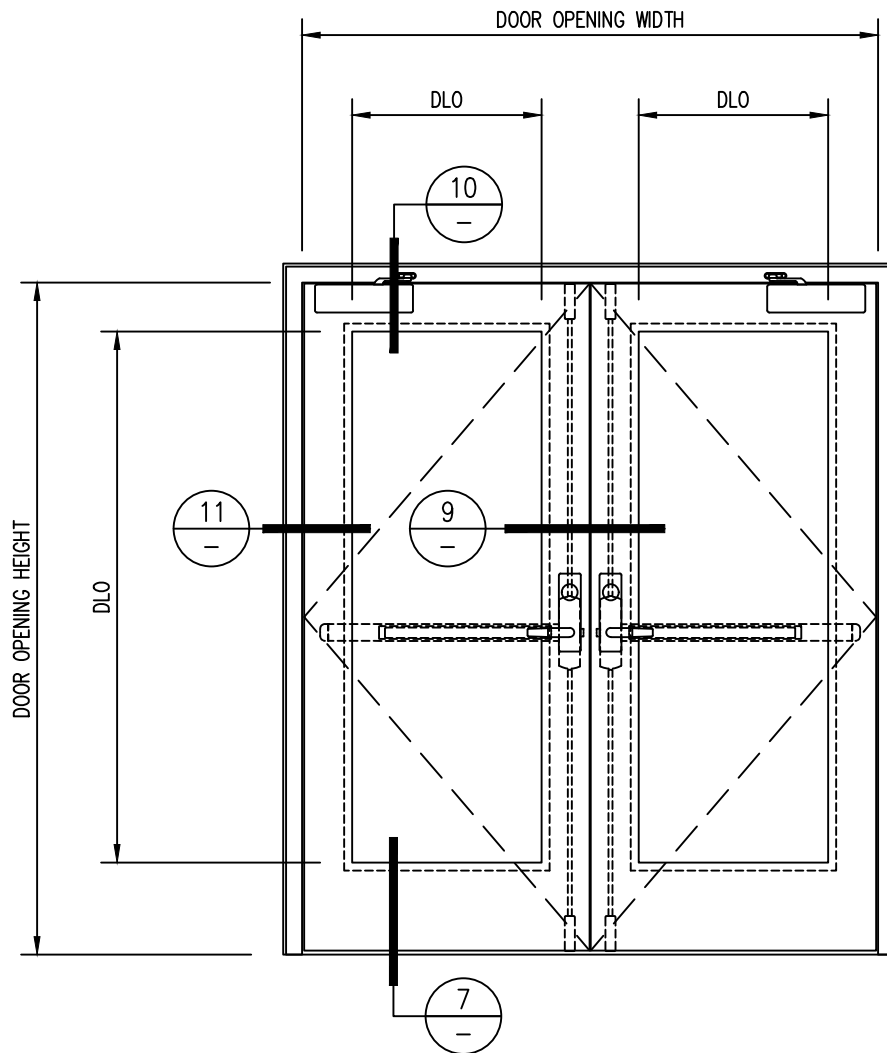

60 MINUTE FIRE RESISTIVE BALLISTIC RATED DOOR PAIR

For more details, please visit www.safti.com

SAFTIFIRST™
FIRE RATED GLAZING SOLUTIONS *Since 1982*
100 N. HILL DR. SUITE 12 TEL: (415) 824-4900
BRISBANE, CA 94005 FAX: (415) 824-5900

SuperLite™ II-XL
GPX BALLISTIC SYSTEM

DATE:

DRAWN:

SCALE:

These details are subject to change without notice.