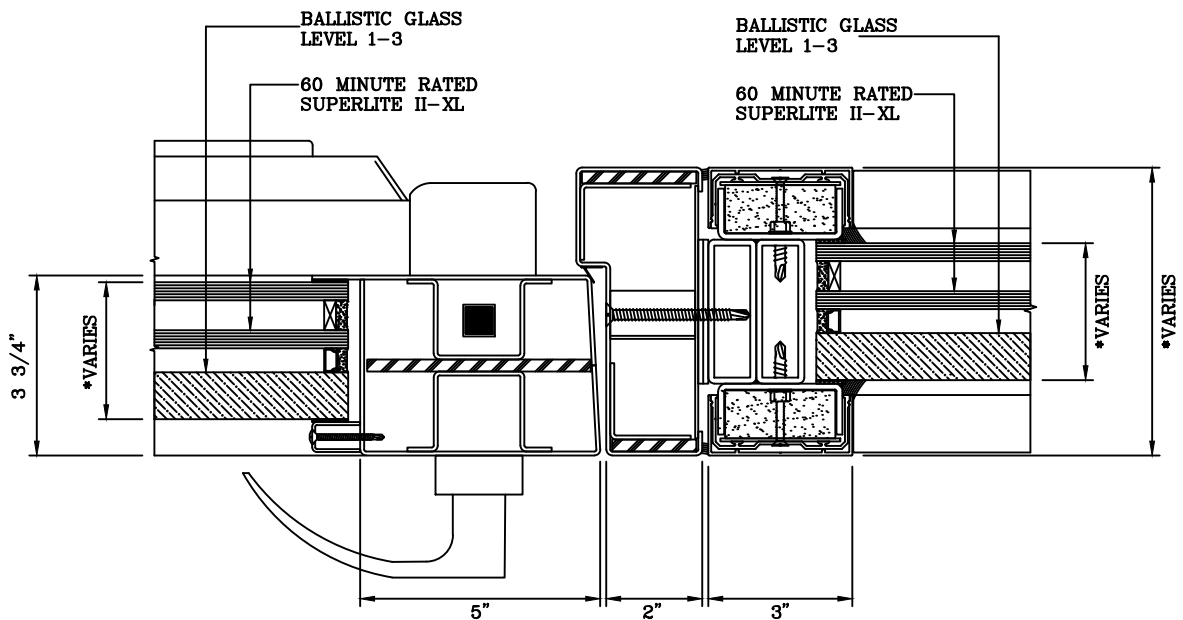

9 DOOR JAMB at LOCK DETAIL

SAFTIFIRST™
FIRE RATED GLAZING SOLUTIONS Since 1982
100 N. HILL DR. SUITE 12 TEL: (415) 824-4900
BRISBANE, CA 94005 FAX: (415) 824-5900

SuperLite™ II-XL
GPX BALLISTIC SYSTEM

DATE:

DRAWN:

SCALE:

These details are subject to change without notice.