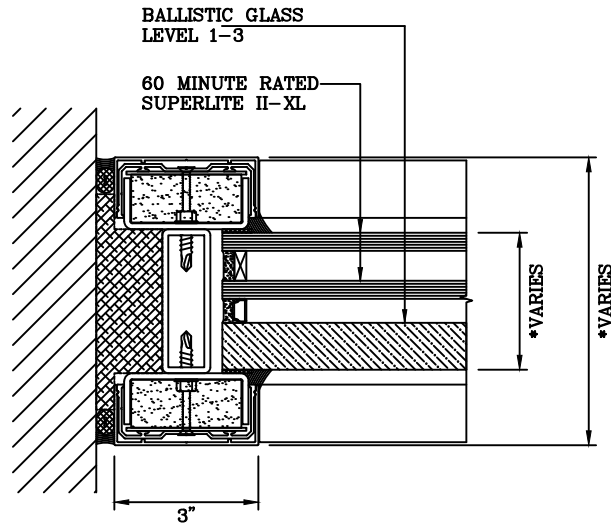

60 MINUTE FIRE RESISTIVE BALLISTIC RATED WALL WITH 60 MINUTE FIRE RESISTIVE BALLISTIC RATED SINGLE DOOR

For more details, please visit www.safti.com

1 JAMB DETAIL