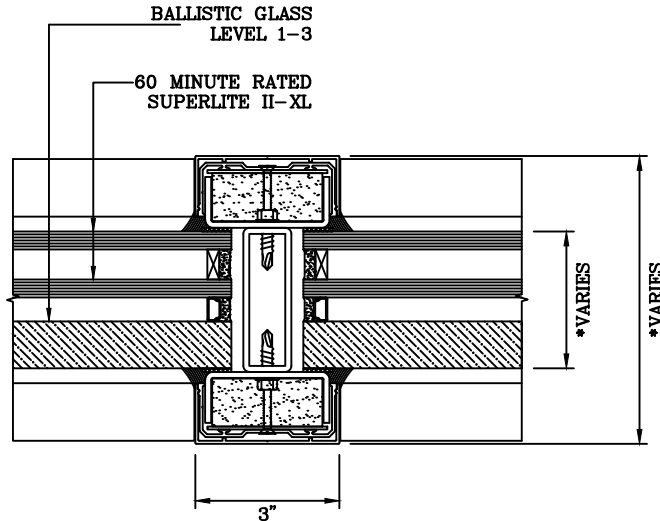

2 VERTICAL MULLION DETAIL

SAFTIFIRST™
FIRE RATED GLAZING SOLUTIONS *Since 1982*
100 N. HILL DR. SUITE 12 TEL: (415) 824-4900
BRISBANE, CA 94005 FAX: (415) 824-5900

SuperLite™ II-XL
GPX BALLISTIC SYSTEM

DATE:

DRAWN:

SCALE:

These details are subject to change without notice.