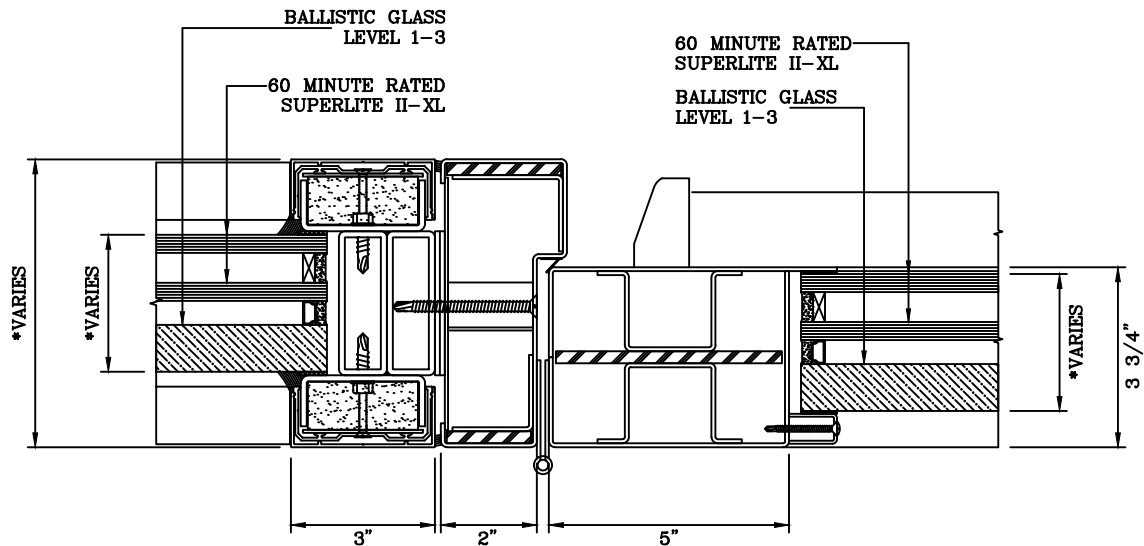

DATE:

DRAWN:

SCALE:

These details are subject to change without notice.

60 MINUTE FIRE RESISTIVE BALLISTIC RATED WALL WITH 60 MINUTE FIRE RESISTIVE BALLISTIC RATED SINGLE DOOR

For more details, please visit www.safti.com