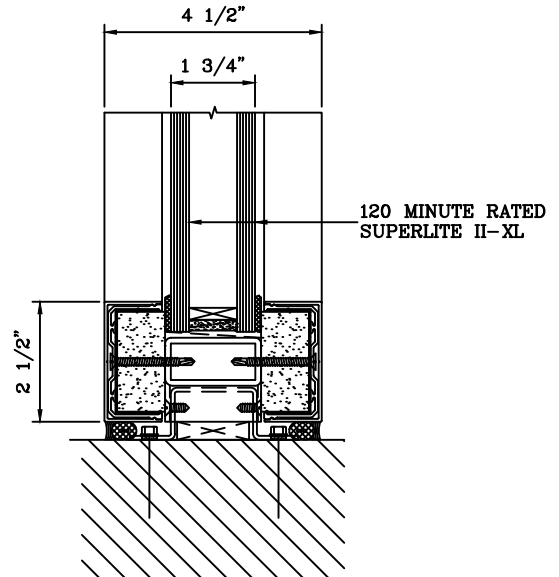

5 SILL DETAIL

SAFTIFIRST™
FIRE RATED GLAZING SOLUTIONS *Since 1982*
100 N. HILL DR. SUITE 12 TEL: (415) 824-4900
BRISBANE, CA 94005 FAX: (415) 824-5900

SuperLite™ II-XL
GPX BUILDERS SERIES
TEMPERATURE RISE

DATE:

DRAWN:

SCALE:

These details are subject to change without notice.