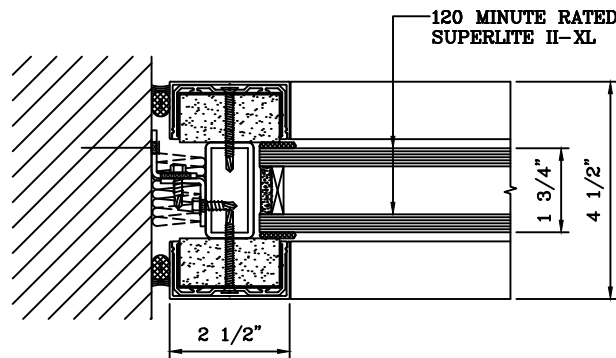

90 MINUTE TEMPERATURE RISE SINGLE DOOR WITH 120 MINUTE FIRE RESISTIVE GPX WALL/WINDOW

-INTERIOR APPLICATION-

For more details, please visit www.safti.com

1 JAMB DETAIL