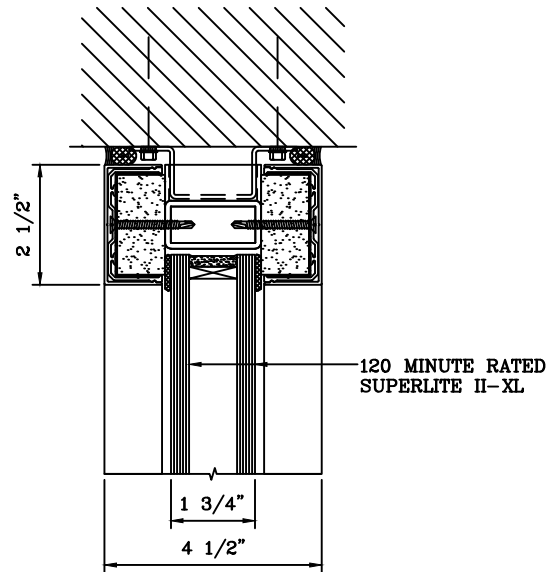

4 HEAD DETAIL