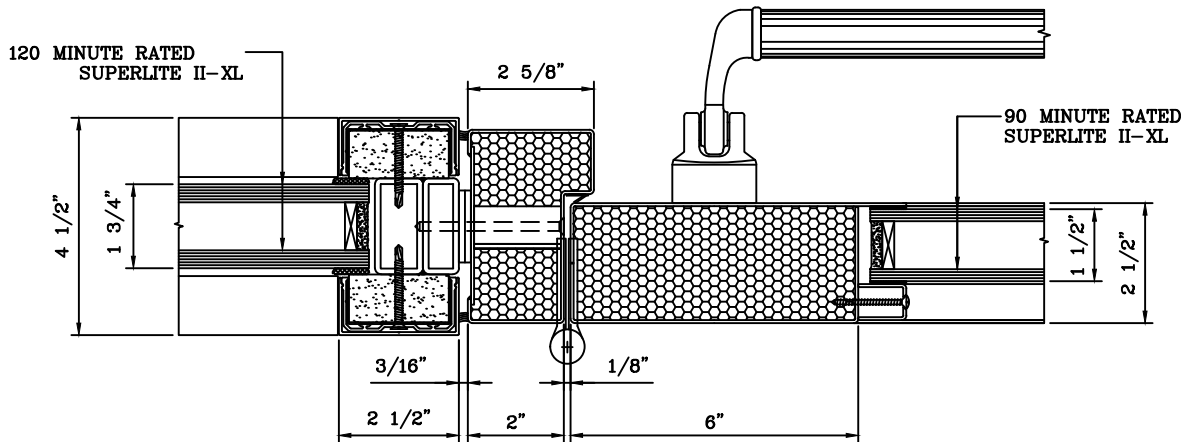

90 MINUTE TEMPERATURE RISE SINGLE DOOR WITH 120 MINUTE FIRE RESISTIVE GPX WALL/WINDOW

-INTERIOR APPLICATION-

For more details, please visit www.safti.com

8 DOOR JAMB at HINGE DETAIL