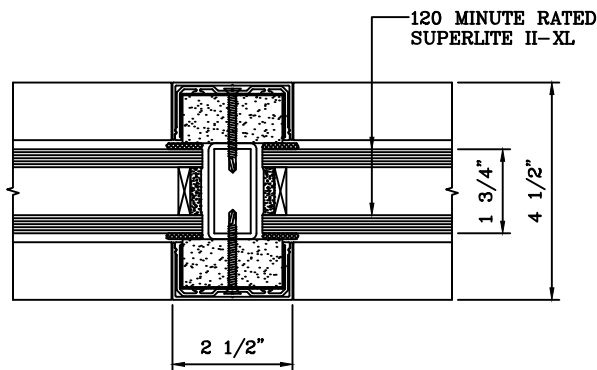

2 VERTICAL MULLION DETAIL

SAFTIFIRST™
FIRE RATED GLAZING SOLUTIONS *Since 1982*
100 N. HILL DR. SUITE 12 TEL: (415) 824-4900
BRISBANE, CA 94005 FAX: (415) 824-5900

SuperLite™ II-XL
GPX BUILDERS SERIES
TEMPERATURE RISE

DATE:

DRAWN:

SCALE:

These details are subject to change without notice.