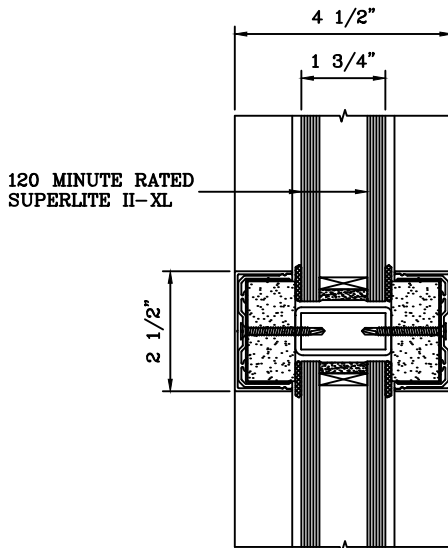

90 MINUTE TEMPERATURE RISE SINGLE DOOR WITH 120 MINUTE FIRE RESISTIVE GPX WALL/WINDOW

-INTERIOR APPLICATION-

For more details, please visit www.safti.com

3 HORIZONTAL MULLION DETAIL