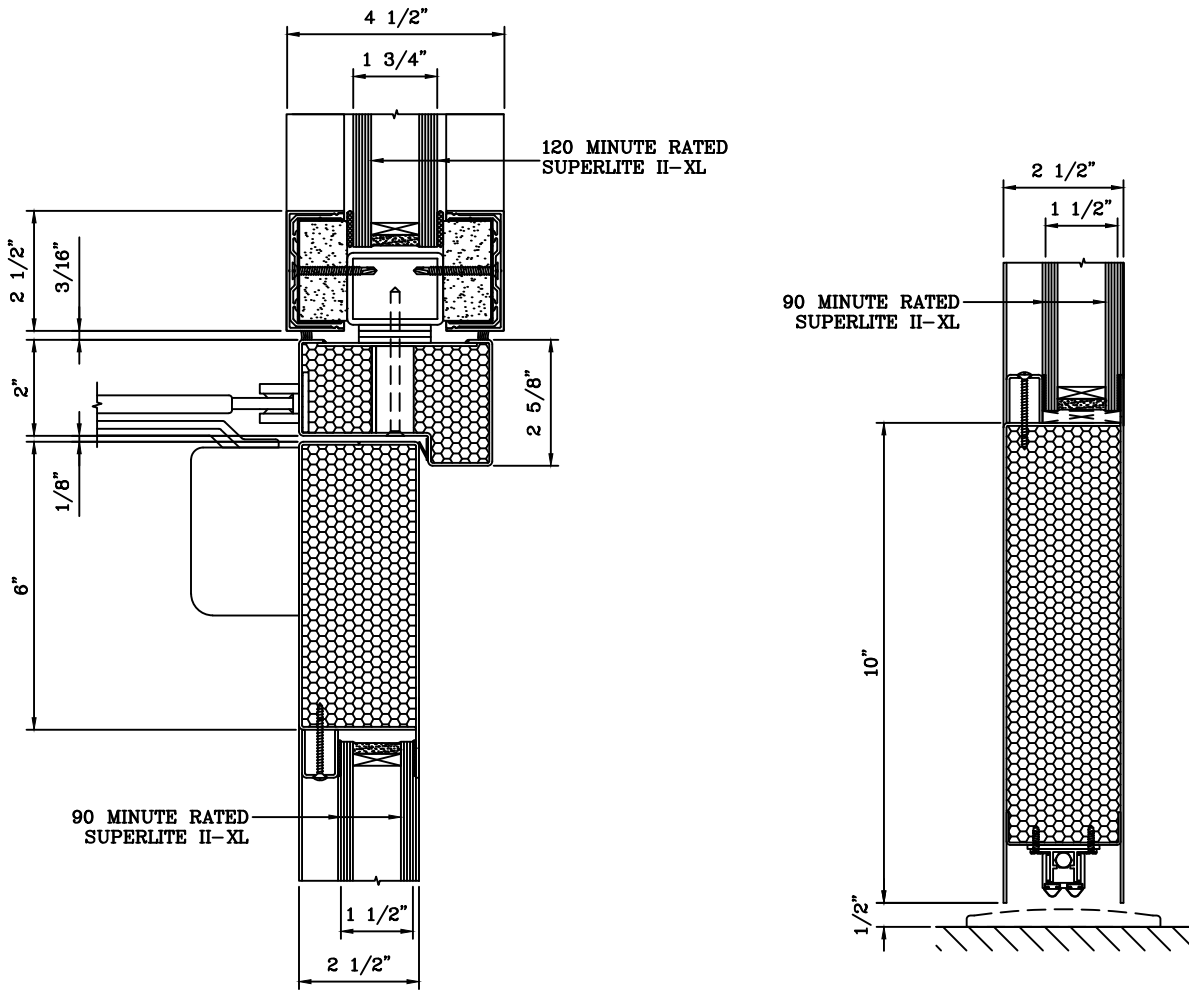

90 MINUTE TEMPERATURE RISE SINGLE DOOR WITH 120 MINUTE FIRE RESISTIVE GPX WALL/WINDOW

-INTERIOR APPLICATION-

For more details, please visit www.safti.com

(6) DOOR TOP RAIL DETAIL

(7) DOOR BOTTOM RAIL DETAIL

SAFTIFIRST™
FIRE RATED GLAZING SOLUTIONS *Since 1982*
100 N. HILL DR. SUITE 12 TEL: (415) 824-4900
BRISBANE, CA 94005 FAX: (415) 824-5900

SuperLite™ II-XL
GPX BUILDERS SERIES
TEMPERATURE RISE

DATE:

DRAWN:

SCALE:

These details are subject to change without notice.