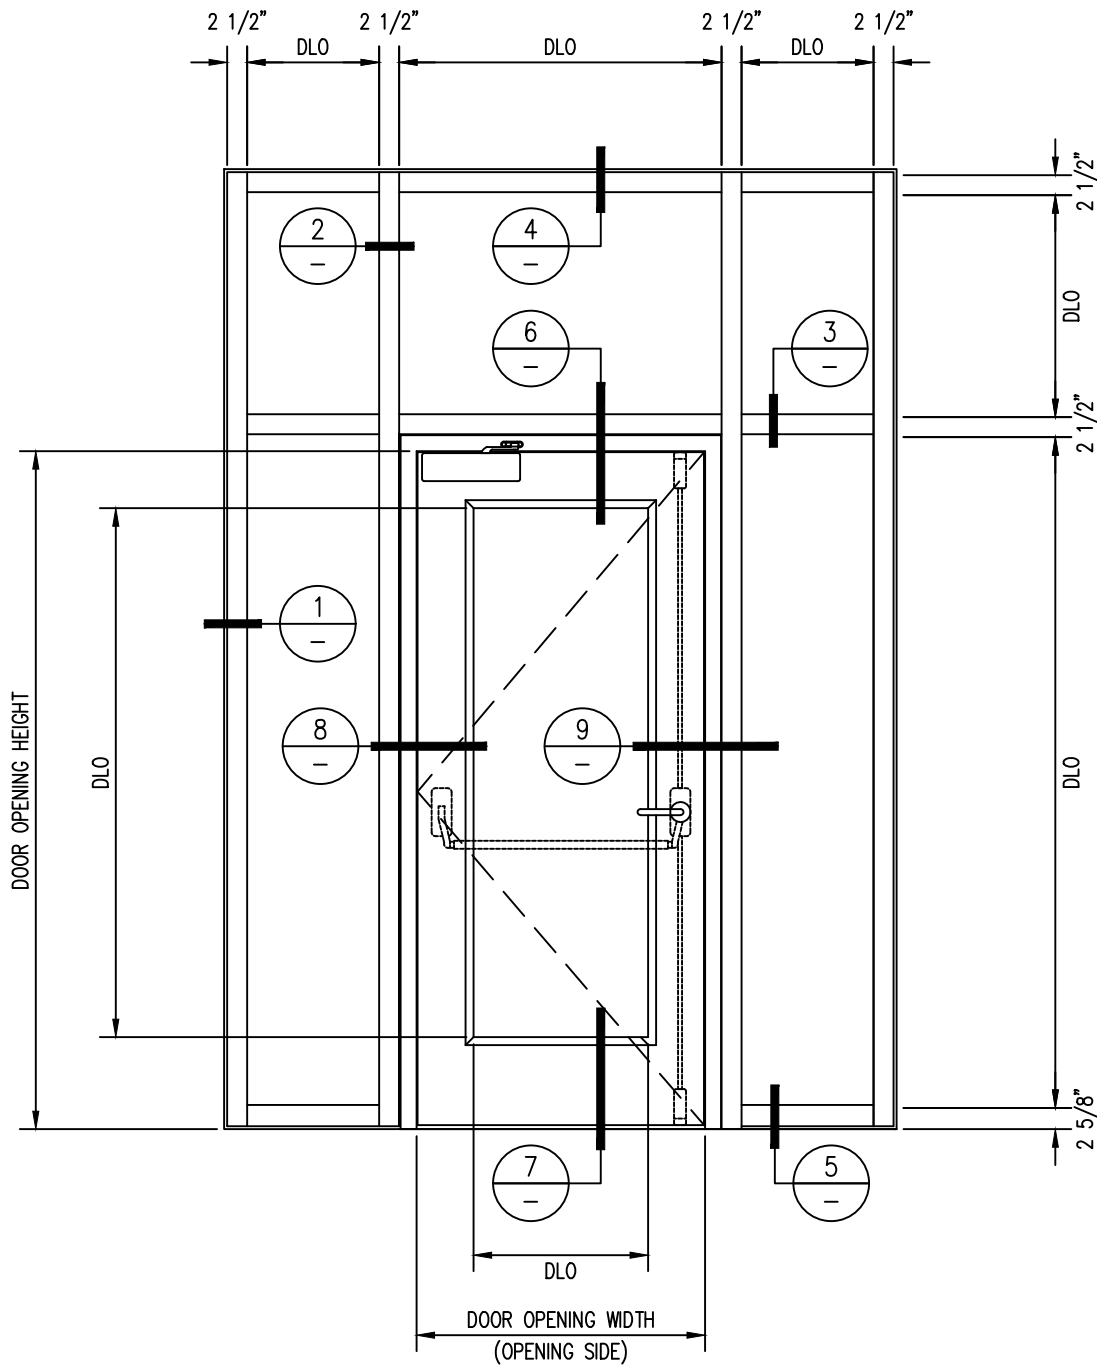

90 MINUTE TEMPERATURE RISE SINGLE DOOR WITH 120 MINUTE FIRE RESISTIVE GPX WALL/WINDOW -INTERIOR APPLICATION-

For more details, please visit www.safti.com

SAFTIFIRST™
FIRE RATED GLAZING SOLUTIONS *Since 1982*
100 N. HILL DR. SUITE 12 TEL: (415) 824-4900
BRISBANE, CA 94005 FAX: (415) 824-5900

SuperLite™ II-XL
GPX BUILDERS SERIES
TEMPERATURE RISE

DATE:

DRAWN:

SCALE:

These details are subject to change without notice.