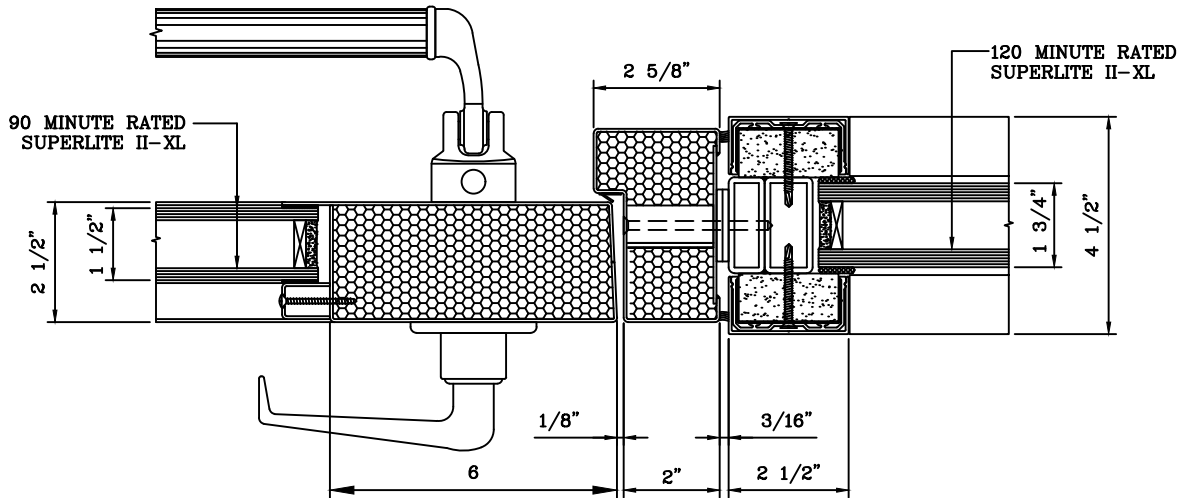

9 DOOR JAMB at LOCK DETAIL

SAFTIFIRST™
FIRE RATED GLAZING SOLUTIONS *Since 1982*
100 N. HILL DR. SUITE 12 TEL: (415) 824-4900
BRISBANE, CA 94005 FAX: (415) 824-5900

SuperLite™ II-XL
GPX BUILDERS SERIES
TEMPERATURE RISE

DATE:

DRAWN:

SCALE:

These details are subject to change without notice.