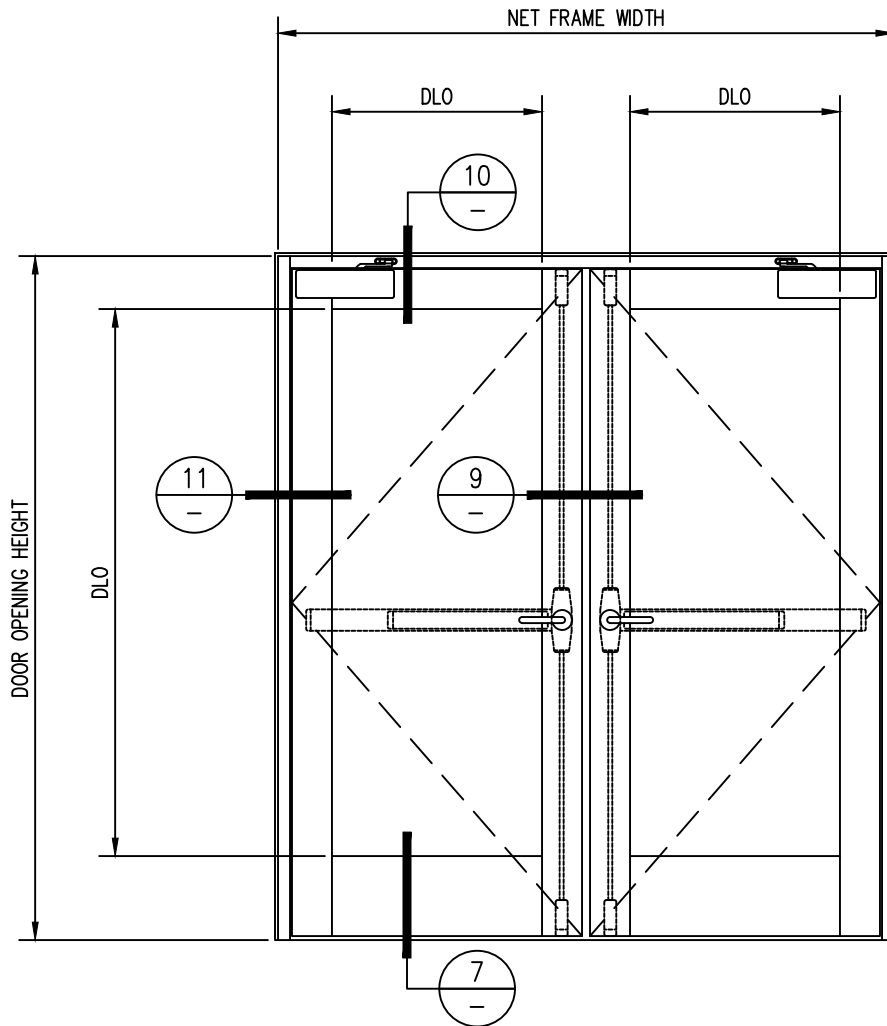

60 MINUTE FIRE RESISTIVE HURRICANE RATED DOOR PAIR

For more details, please visit www.safti.com

SAFTIFIRST™
FIRE RATED GLAZING SOLUTIONS *Since 1982*
100 N. HILL DR. SUITE 12 TEL: (415) 824-4900
BRISBANE, CA 94005 FAX: (415) 824-5900

SuperLite™ II-XL
GPX HURRICANE SYSTEM

DATE:

DRAWN:

SCALE:

These details are subject to change without notice.