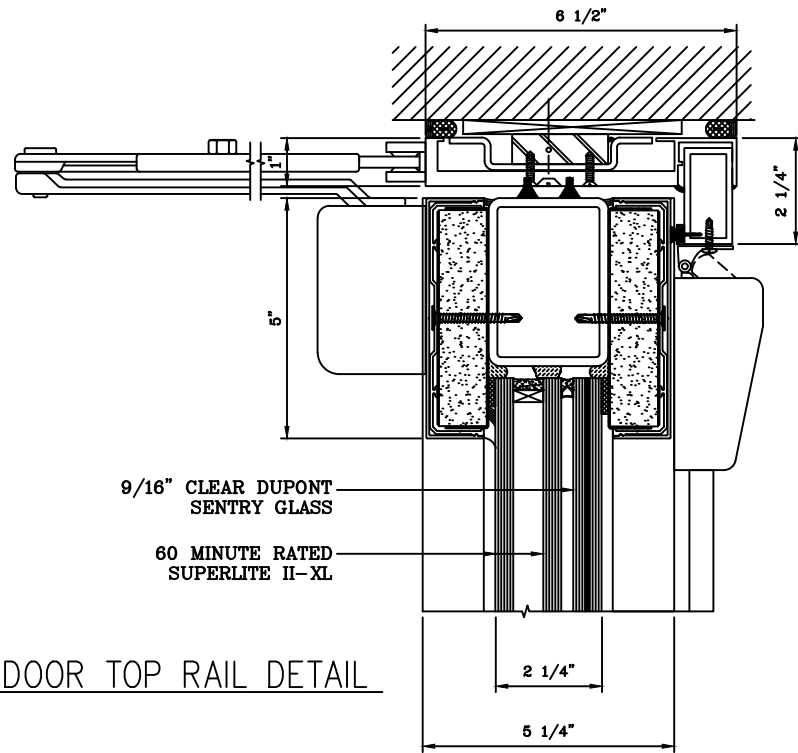

60 MINUTE FIRE RESISTIVE HURRICANE RATED DOOR PAIR

For more details, please visit www.safti.com

SAFTIFIRST™
FIRE RATED GLAZING SOLUTIONS *Since 1982*
100 N. HILL DR. SUITE 12 TEL: (415) 824-4900
BRISBANE, CA 94005 FAX: (415) 824-5900

SuperLite™ II-XL
GPX HURRICANE SYSTEM

DATE:

DRAWN:

SCALE:

These details are subject to change without notice.