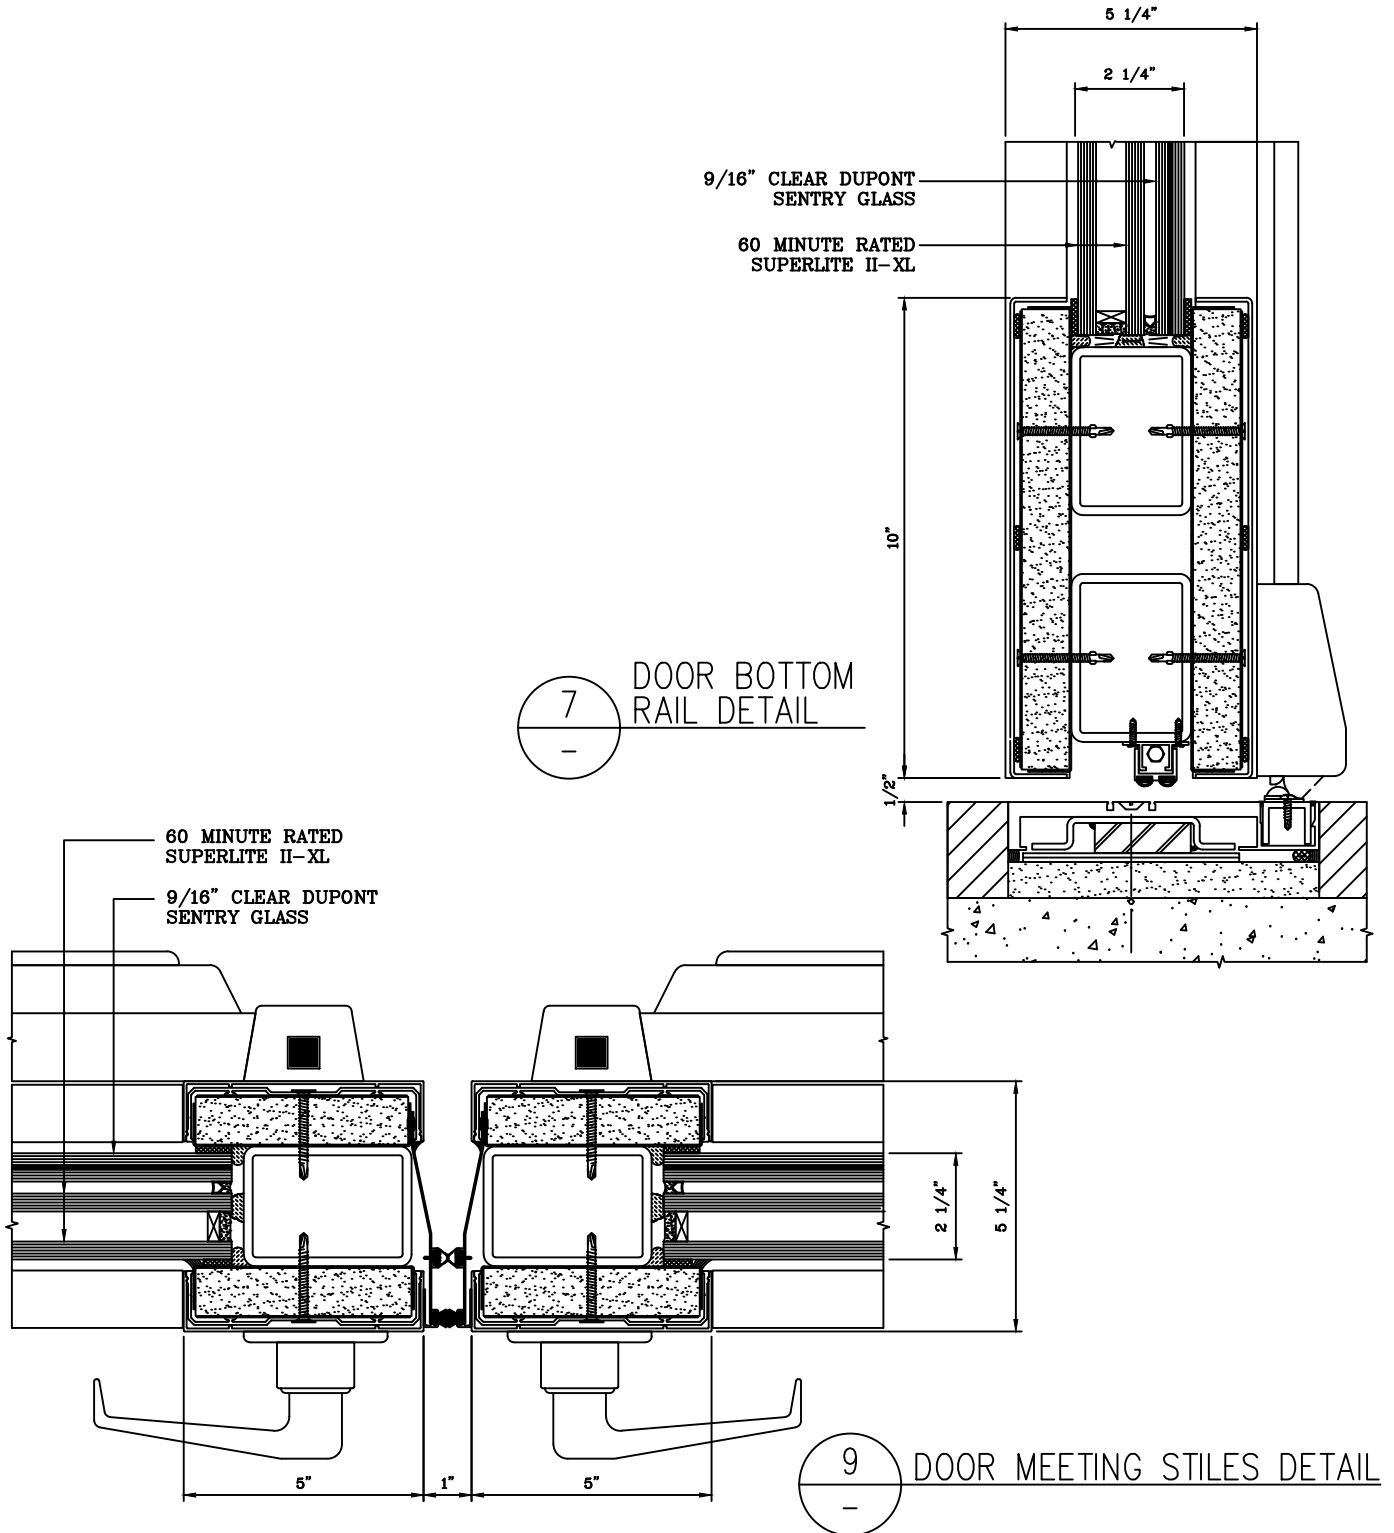

60 MINUTE FIRE RESISTIVE HURRICANE RATED DOOR PAIR

For more details, please visit www.safti.com

SAFTIFIRST™
FIRE RATED GLAZING SOLUTIONS Since 1982
100 N. HILL DR. SUITE 12 TEL: (415) 824-4900
BRISBANE, CA 94005 FAX: (415) 824-5900

SuperLite™ II-XL
GPX HURRICANE SYSTEM

DATE:

DRAWN:

SCALE:

These details are subject to change without notice.