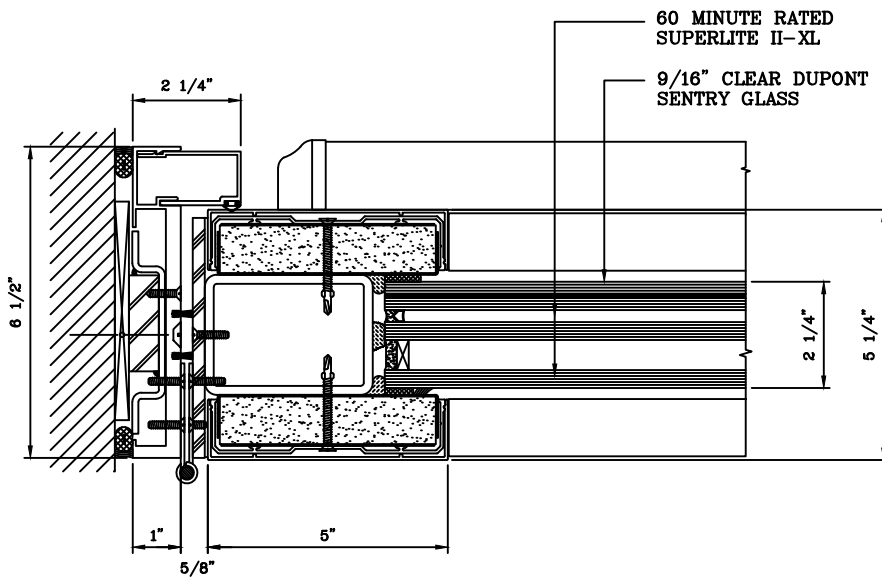

60 MINUTE FIRE RESISTIVE HURRICANE RATED DOOR PAIR

For more details, please visit www.safti.com

SAFTIFIRST™
FIRE RATED GLAZING SOLUTIONS *Since 1982*
100 N. HILL DR. SUITE 12 TEL: (415) 824-4900
BRISBANE, CA 94005 FAX: (415) 824-5900

SuperLite™ II-XL
GPX HURRICANE SYSTEM

DATE:

DRAWN:

SCALE:

These details are subject to change without notice.