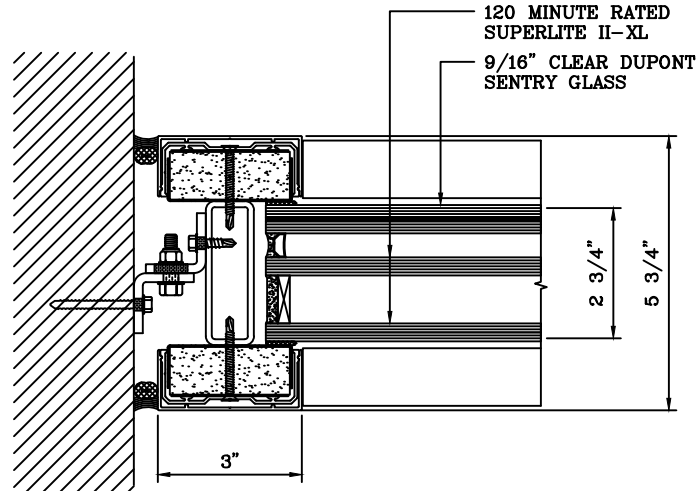

120 MINUTE FIRE RESISTIVE HURRICANE RATED TRANSOM WITH 90 MINUTE FIRE RESISTIVE HURRICANE RATED SINGLE DOOR

For more details, please visit www.safti.com

1 JAMB DETAIL