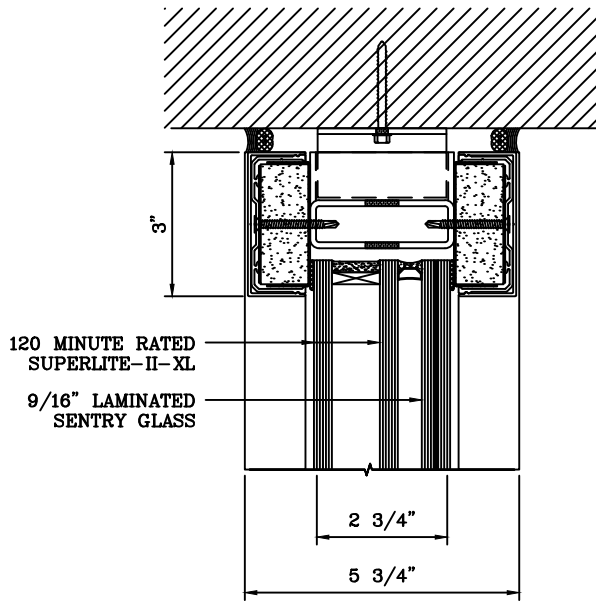

4 HEAD DETAIL

SAFTIFIRST™
FIRE RATED GLAZING SOLUTIONS *Since 1982*
100 N. HILL DR. SUITE 12 TEL: (415) 824-4900
BRISBANE, CA 94005 FAX: (415) 824-5900

SuperLite™ II-XL
GPX HURRICANE SYSTEM

DATE:

DRAWN:

SCALE:

These details are subject to change without notice.