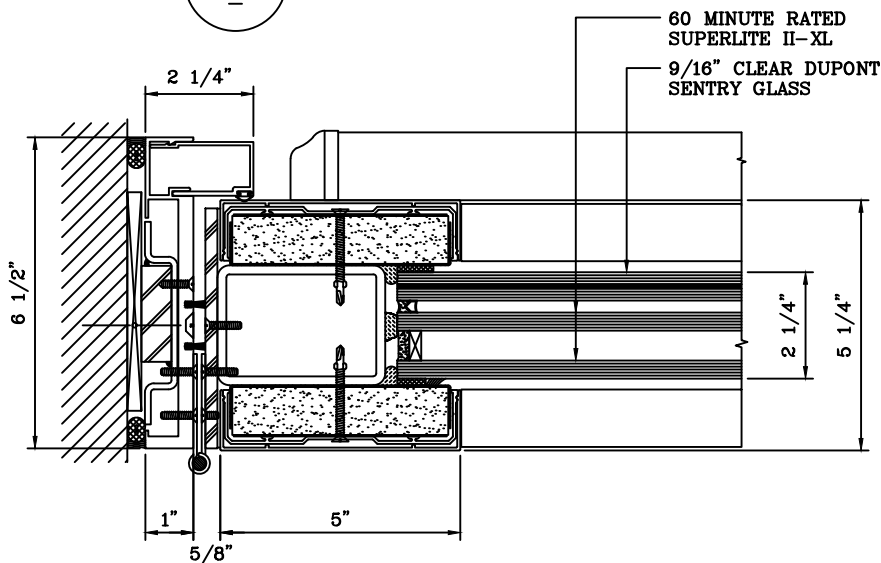

11 DOOR JAMB at HINGE DETAIL