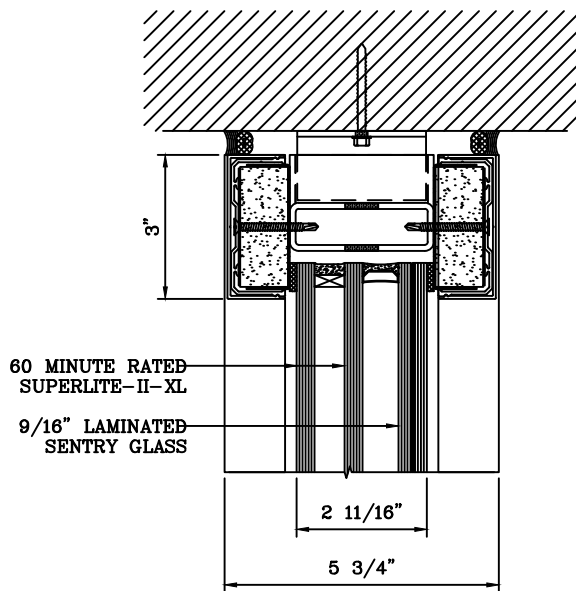

4 HEAD DETAIL

SAFTIFIRST™
FIRE RATED GLAZING SOLUTIONS *Since 1982*
100 N. HILL DR. SUITE 12 TEL: (415) 824-4900
BRISBANE, CA 94005 FAX: (415) 824-5900

SuperLite™ II-XL
GPX HURRICANE SYSTEM

DATE:

DRAWN:

SCALE:

These details are subject to change without notice.