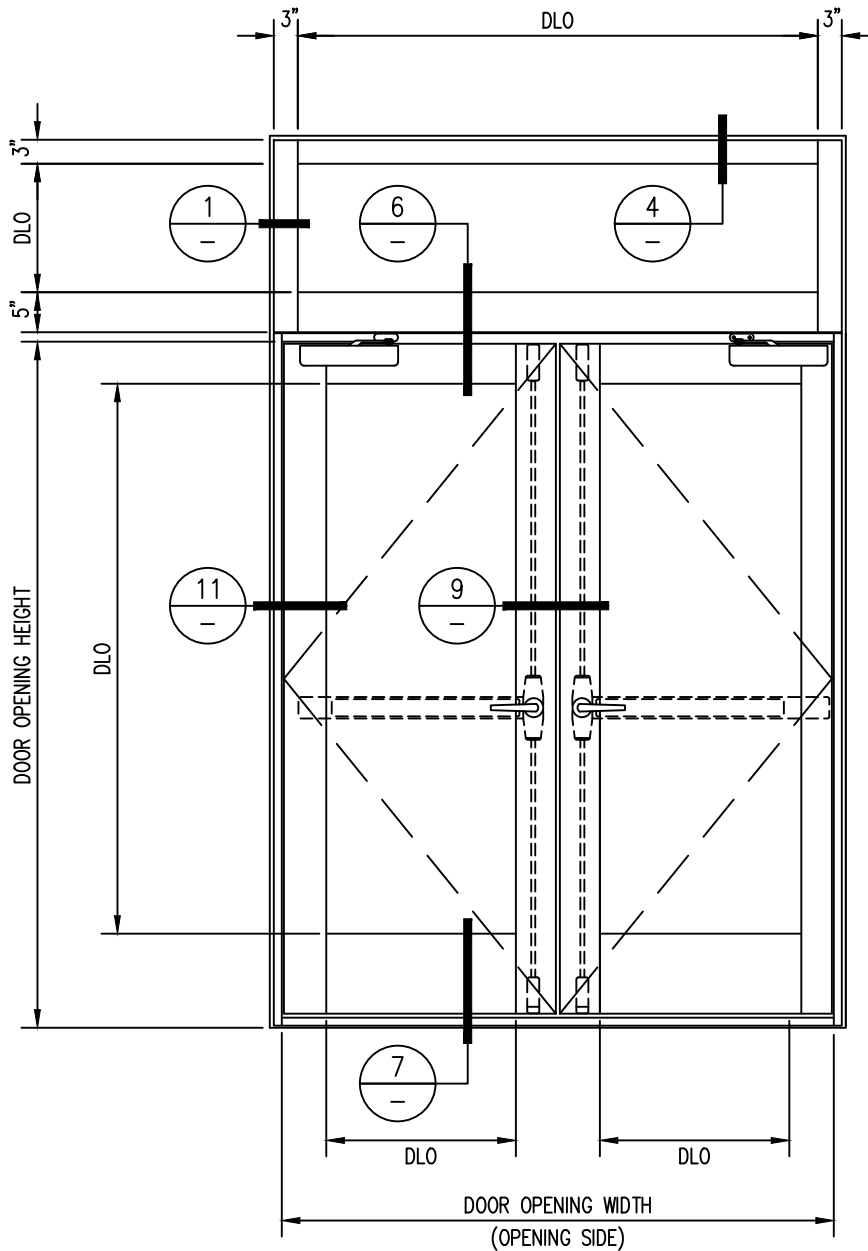

60 MINUTE FIRE RESISTIVE HURRICANE RATED TRANSOM WITH 60 MINUTE FIRE RESISTIVE HURRICANE RATED DOOR PAIR

For more details, please visit www.safti.com

SAFTIFIRST™
FIRE RATED GLAZING SOLUTIONS *Since 1982*
100 N. HILL DR. SUITE 12 TEL: (415) 824-4900
BRISBANE, CA 94005 FAX: (415) 824-5900

SuperLite™ II-XL
GPX HURRICANE SYSTEM

DATE:

DRAWN:

SCALE:

These details are subject to change without notice.