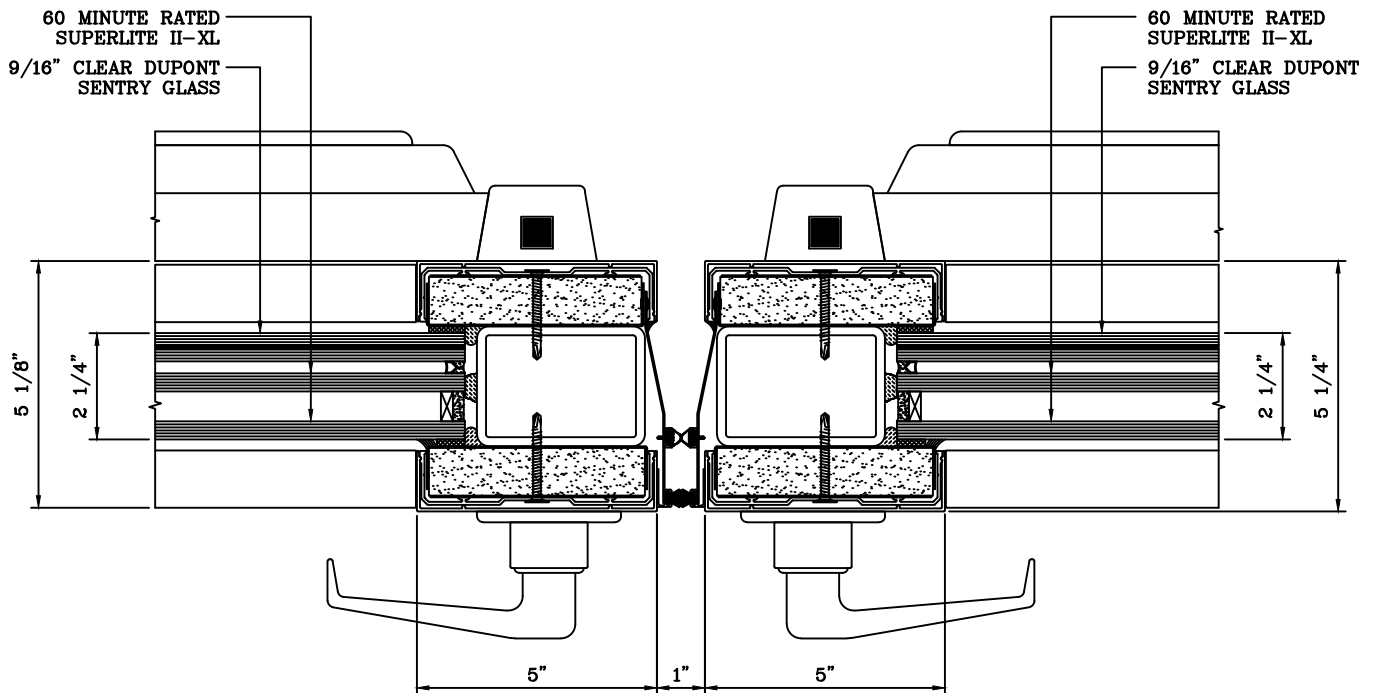

60 MINUTE FIRE RESISTIVE HURRICANE RATED TRANSOM WITH 60 MINUTE FIRE RESISTIVE HURRICANE RATED DOOR PAIR

For more details, please visit www.safti.com

9 DOOR MEETING STILES DETAIL