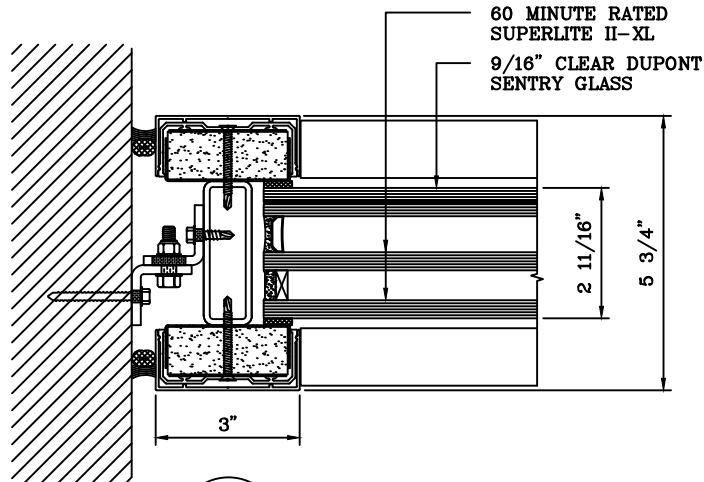

60 MINUTE FIRE RESISTIVE HURRICANE RATED TRANSOM WITH 60 MINUTE FIRE RESISTIVE HURRICANE RATED DOOR PAIR

For more details, please visit www.safti.com

1 JAMB DETAIL