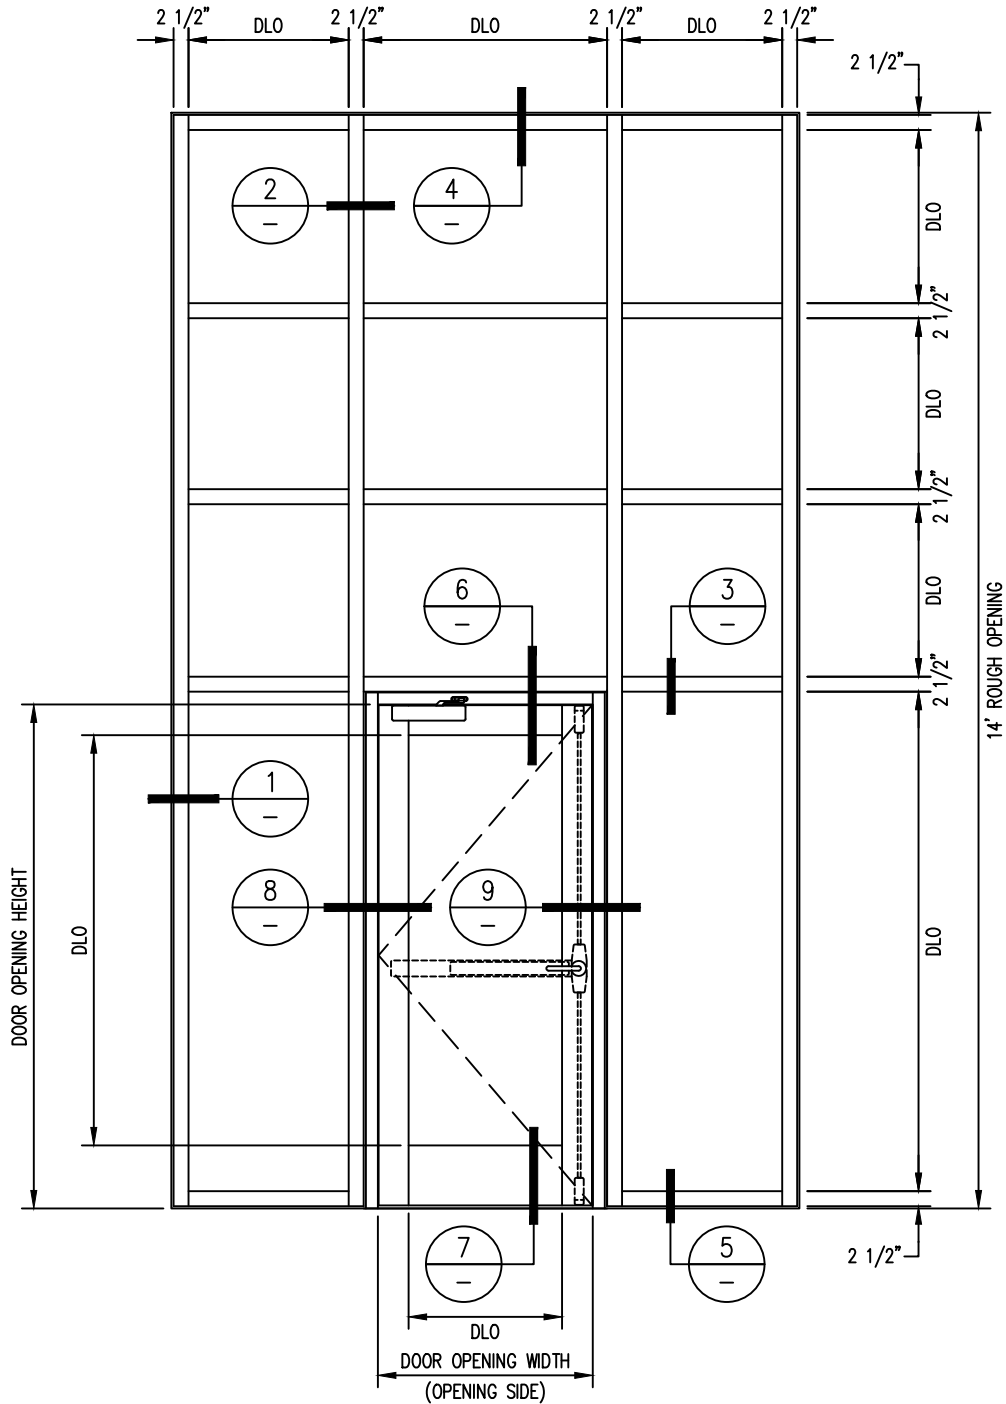

120 MINUTE FIRE RESISTIVE CURTAINWALL WITH 90 MINUTE FIRE RESISTIVE GPX SINGLE DOOR – FOR SPANS UP TO 14 FEET –

For more details, please visit www.safti.com

SAFTIFIRST™
FIRE RATED GLAZING SOLUTIONS *Since 1982*
100 N. HILL DR. SUITE 12 TEL: (415) 824-4900
BRISBANE, CA 94005 FAX: (415) 824-5900

SuperLite™ II-XL
GPX CURTAIN WALL SYSTEM

DATE:

DRAWN:

SCALE:

These details are subject to change without notice.