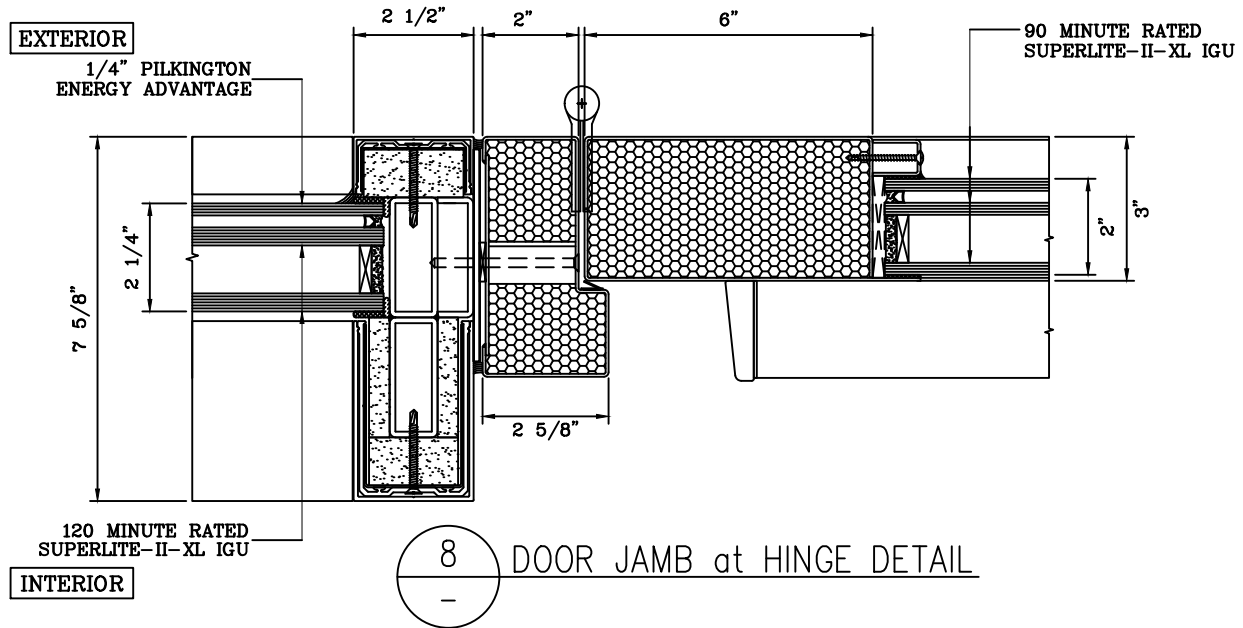

120 MINUTE FIRE RESISTIVE CURTAINWALL WITH 90 MINUTE FIRE RESISTIVE GPX SINGLE DOOR – FOR SPANS UP TO 14 FEET –

For more details, please visit www.safti.com

SAFTIFIRST™
FIRE RATED GLAZING SOLUTIONS *Since 1982*
100 N. HILL DR. SUITE 12 TEL: (415) 824-4900
BRISBANE, CA 94005 FAX: (415) 824-5900

SuperLite™ II-XL
GPX CURTAIN WALL SYSTEM

DATE:

DRAWN:

SCALE:

These details are subject to change without notice.