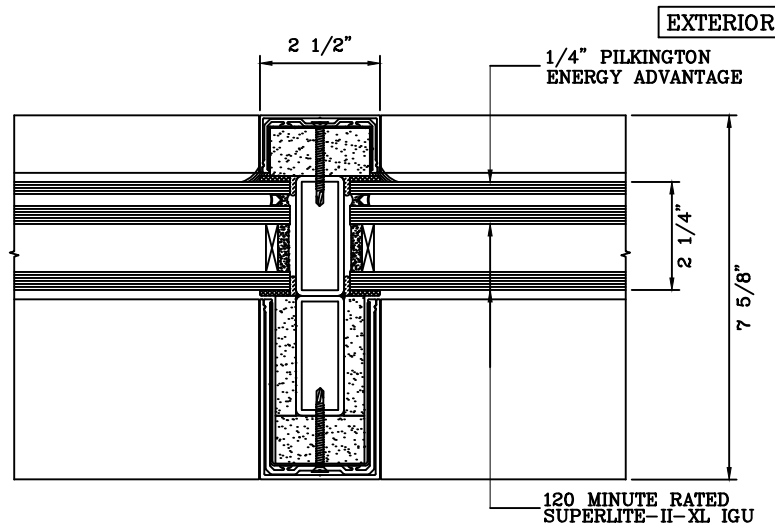

2 VERTICAL MULLION DETAIL