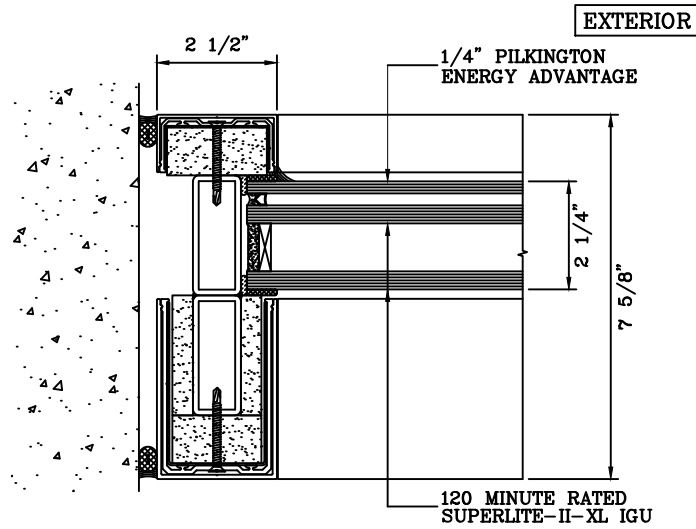

120 MINUTE FIRE RESISTIVE CURTAINWALL WITH 90 MINUTE FIRE RESISTIVE GPX SINGLE DOOR

— FOR SPANS UP TO 14 FEET —

For more details, please visit www.safti.com

1 JAMB DETAIL