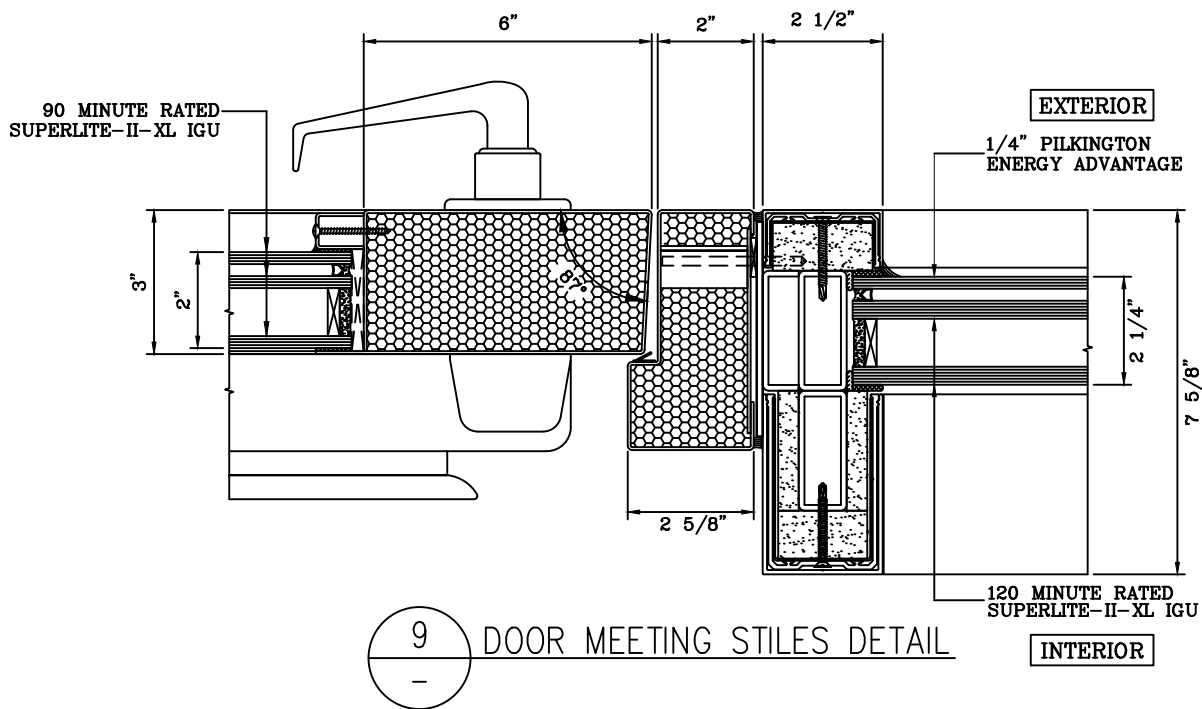

120 MINUTE FIRE RESISTIVE CURTAINWALL WITH 90 MINUTE FIRE RESISTIVE GPX SINGLE DOOR – FOR SPANS UP TO 14 FEET –

For more details, please visit www.safti.com

SAFTIFIRST™
FIRE RATED GLAZING SOLUTIONS *Since 1982*
100 N. HILL DR. SUITE 12 TEL: (415) 824-4900
BRISBANE, CA 94005 FAX: (415) 824-5900

SuperLite™ II-XL
GPX CURTAIN WALL SYSTEM

DATE:

DRAWN:

SCALE:

These details are subject to change without notice.