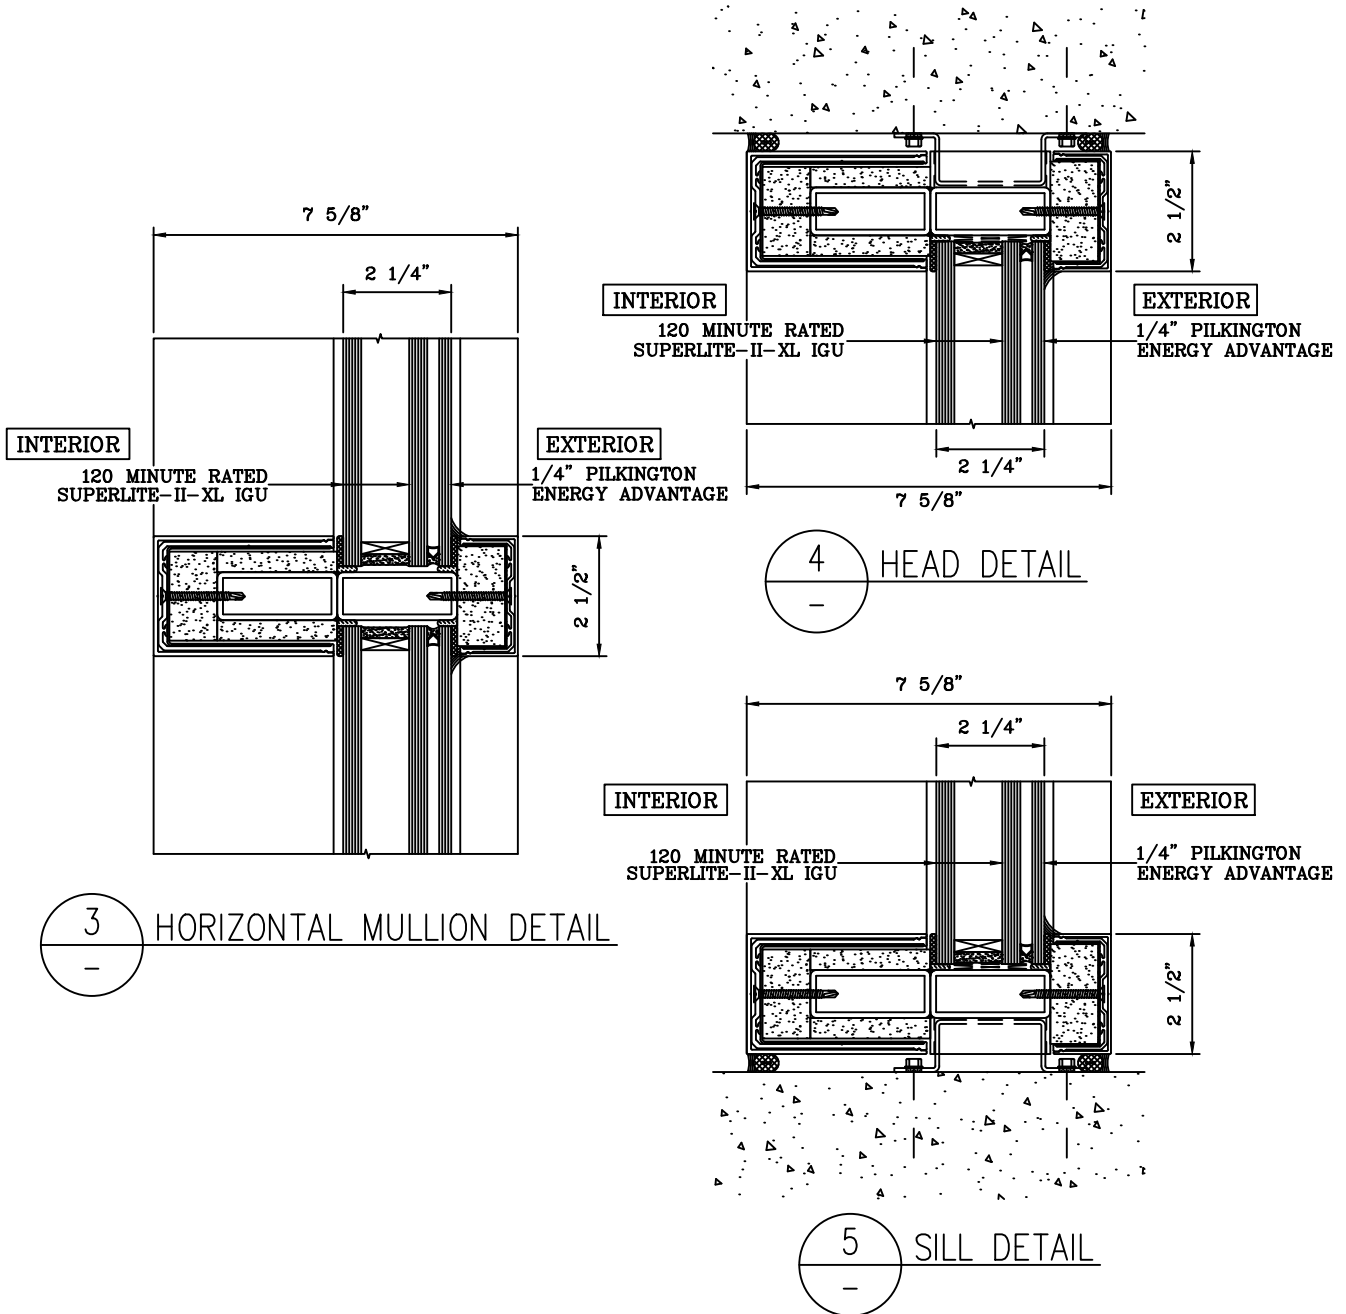

120 MINUTE FIRE RESISTIVE CURTAINWALL WITH 90 MINUTE FIRE RESISTIVE GPX SINGLE DOOR

– FOR SPANS UP TO 14 FEET –

For more details, please visit www.safti.com

SAFTIFIRST™
FIRE RATED GLAZING SOLUTIONS *Since 1982*
100 N. HILL DR. SUITE 12 TEL: (415) 824-4900
BRISBANE, CA 94005 FAX: (415) 824-5900

SuperLite™ II-XL
GPX CURTAIN WALL SYSTEM

DATE:

DRAWN:

SCALE:

These details are subject to change without notice.