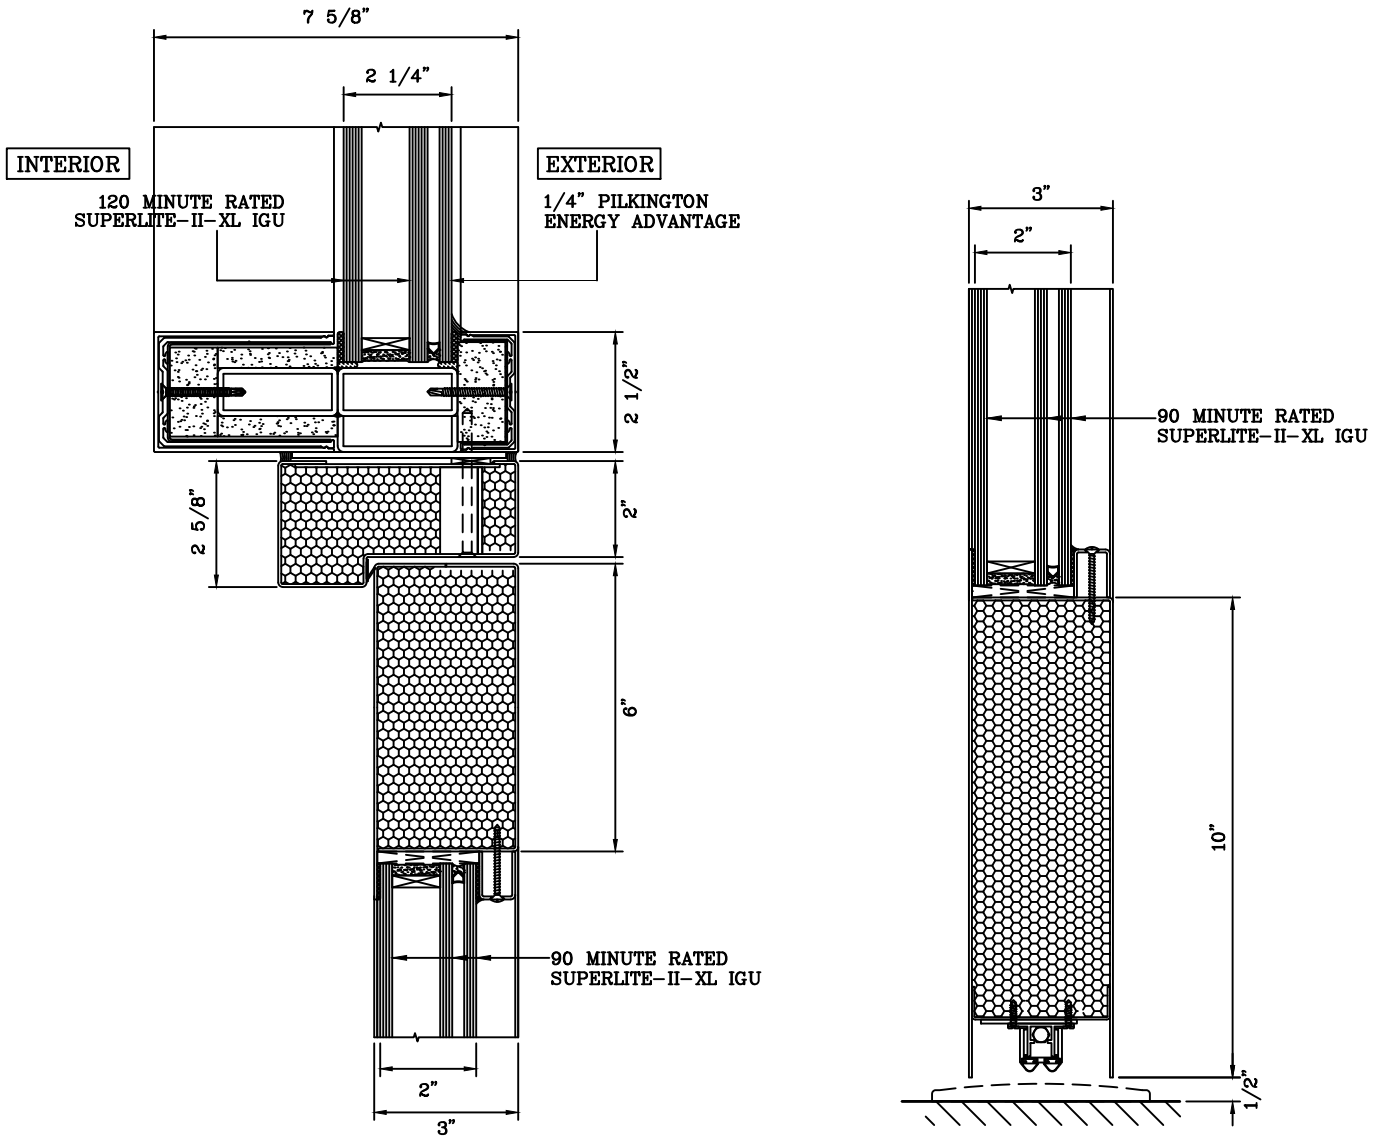

120 MINUTE FIRE RESISTIVE CURTAINWALL WITH 90 MINUTE FIRE RESISTIVE GPX SINGLE DOOR – FOR SPANS UP TO 14 FEET –

For more details, please visit www.safti.com

(6) DOOR TOP RAIL DETAIL

(7) DOOR BOTTOM RAIL DETAIL

SAFTIFIRST™
FIRE RATED GLAZING SOLUTIONS *Since 1982*
100 N. HILL DR. SUITE 12 TEL: (415) 824-4900
BRISBANE, CA 94005 FAX: (415) 824-5900

SuperLite™ II-XL
GPX CURTAIN WALL SYSTEM

DATE:

DRAWN:

SCALE:

These details are subject to change without notice.