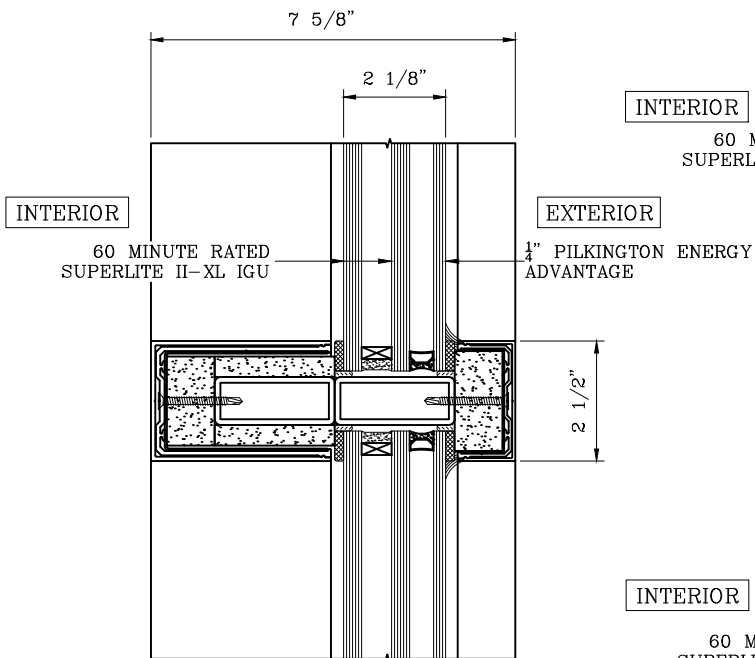

60 MINUTE FIRE RESISTIVE CURTAIN WALL WITH 60 MINUTE FIRE RESISTIVE GPX SINGLE DOOR — FOR SPANS OVER 14 FEET —

For more details, please visit www.safti.com