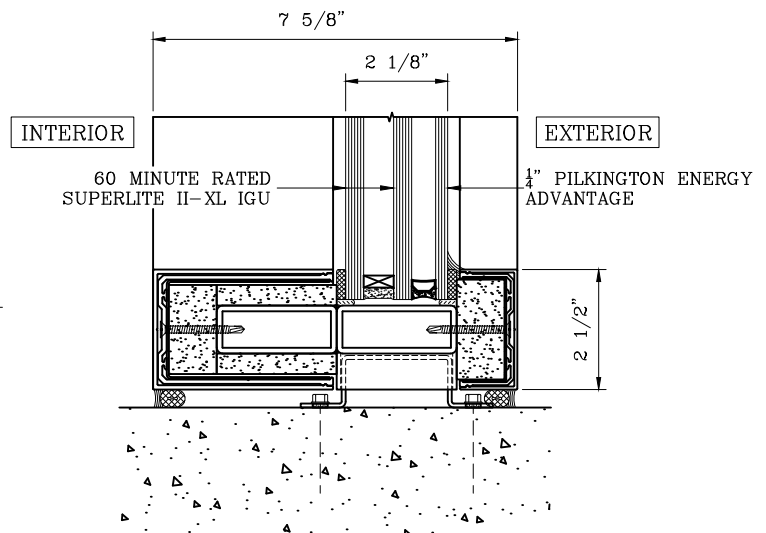

3 HORIZONTAL MULLION DETAIL

5 SILL DETAIL

SAFTIFIRST™
FIRE RATED GLAZING SOLUTIONS *Since 1982*
100 N. HILL DR. SUITE 12 TEL: (415) 824-4900
BRISBANE, CA 94005 FAX: (415) 824-5900

SuperLite™ II-XL
GPX CURTAIN WALL SYSTEM

DATE:

DRAWN:

SCALE:

These details are subject to change without notice.