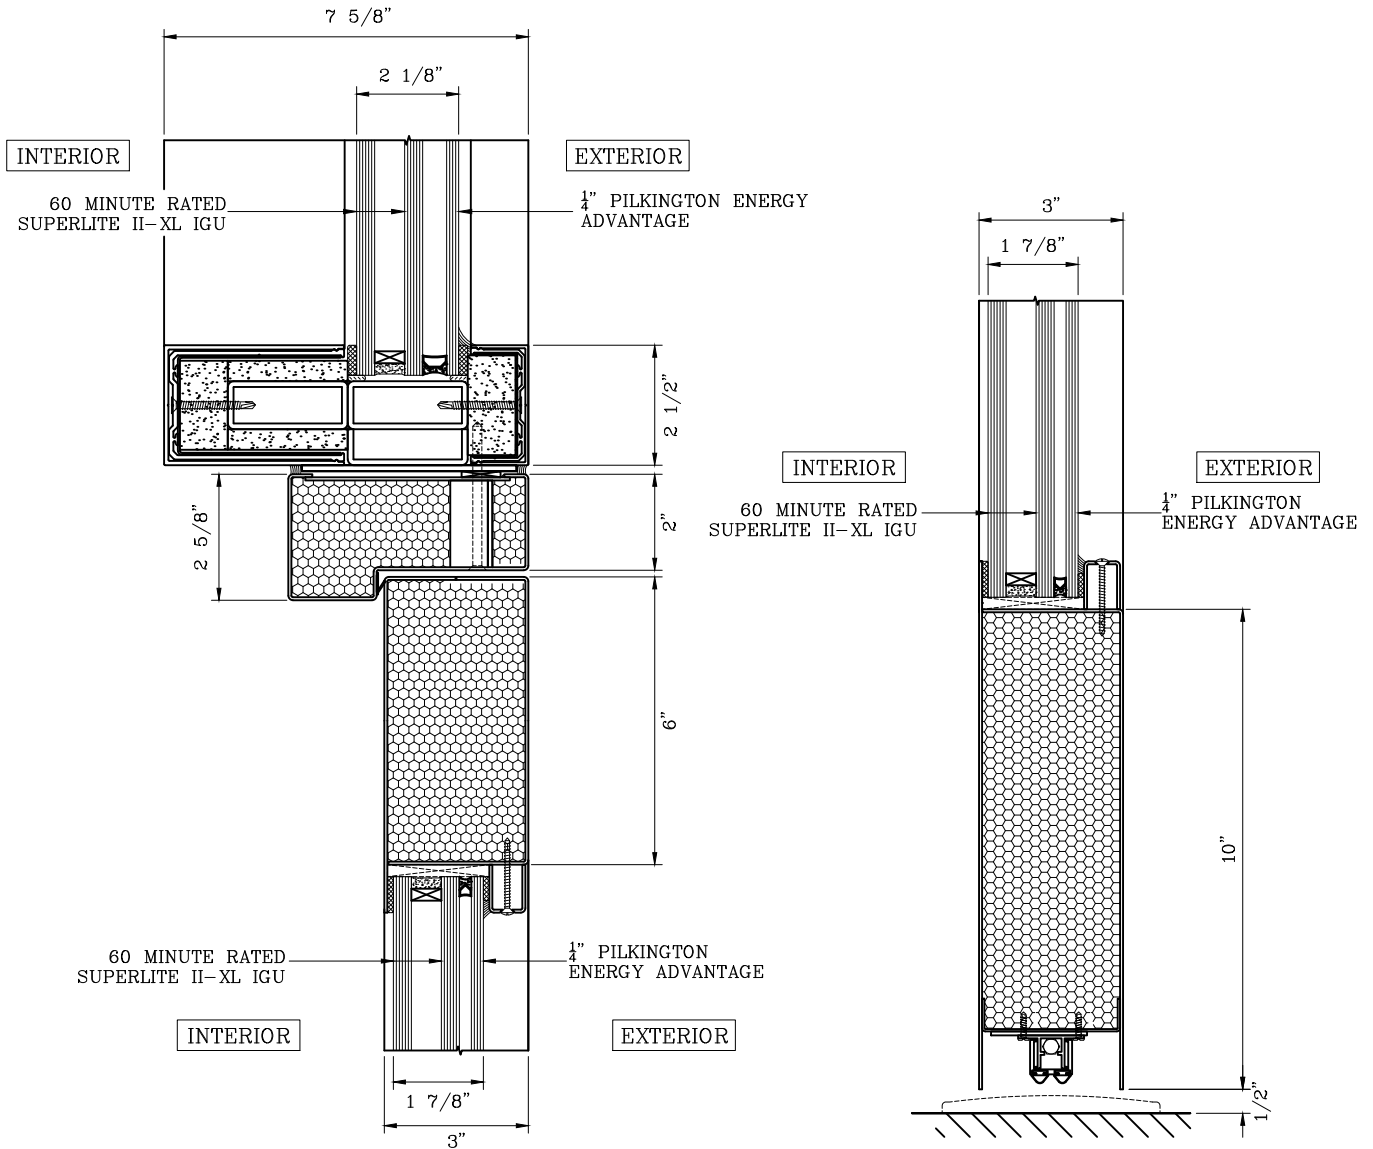

60 MINUTE FIRE RESISTIVE CURTAIN WALL WITH 60 MINUTE FIRE RESISTIVE GPX SINGLE DOOR — FOR SPANS OVER 14 FEET —

For more details, please visit www.safti.com

6
—
DOOR TOP RAIL DETAIL

7
—
DOOR BOTTOM RAIL DETAIL

SAFTIFIRST™
FIRE RATED GLAZING SOLUTIONS Since 1982
100 N. HILL DR. SUITE 12 TEL: (415) 824-4900
BRISBANE, CA 94005 FAX: (415) 824-5900

SuperLite™ II-XL
GPX CURTAIN WALL SYSTEM

DATE:

DRAWN:

SCALE:

These details are subject to change without notice.