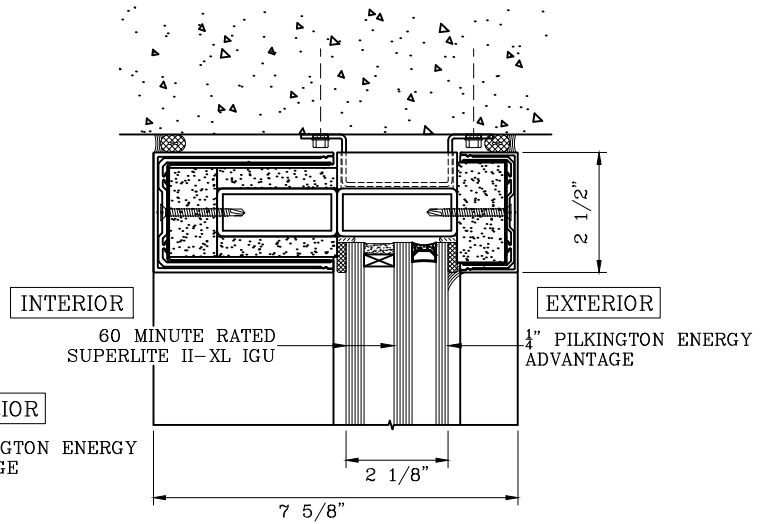

4 HEAD DETAIL