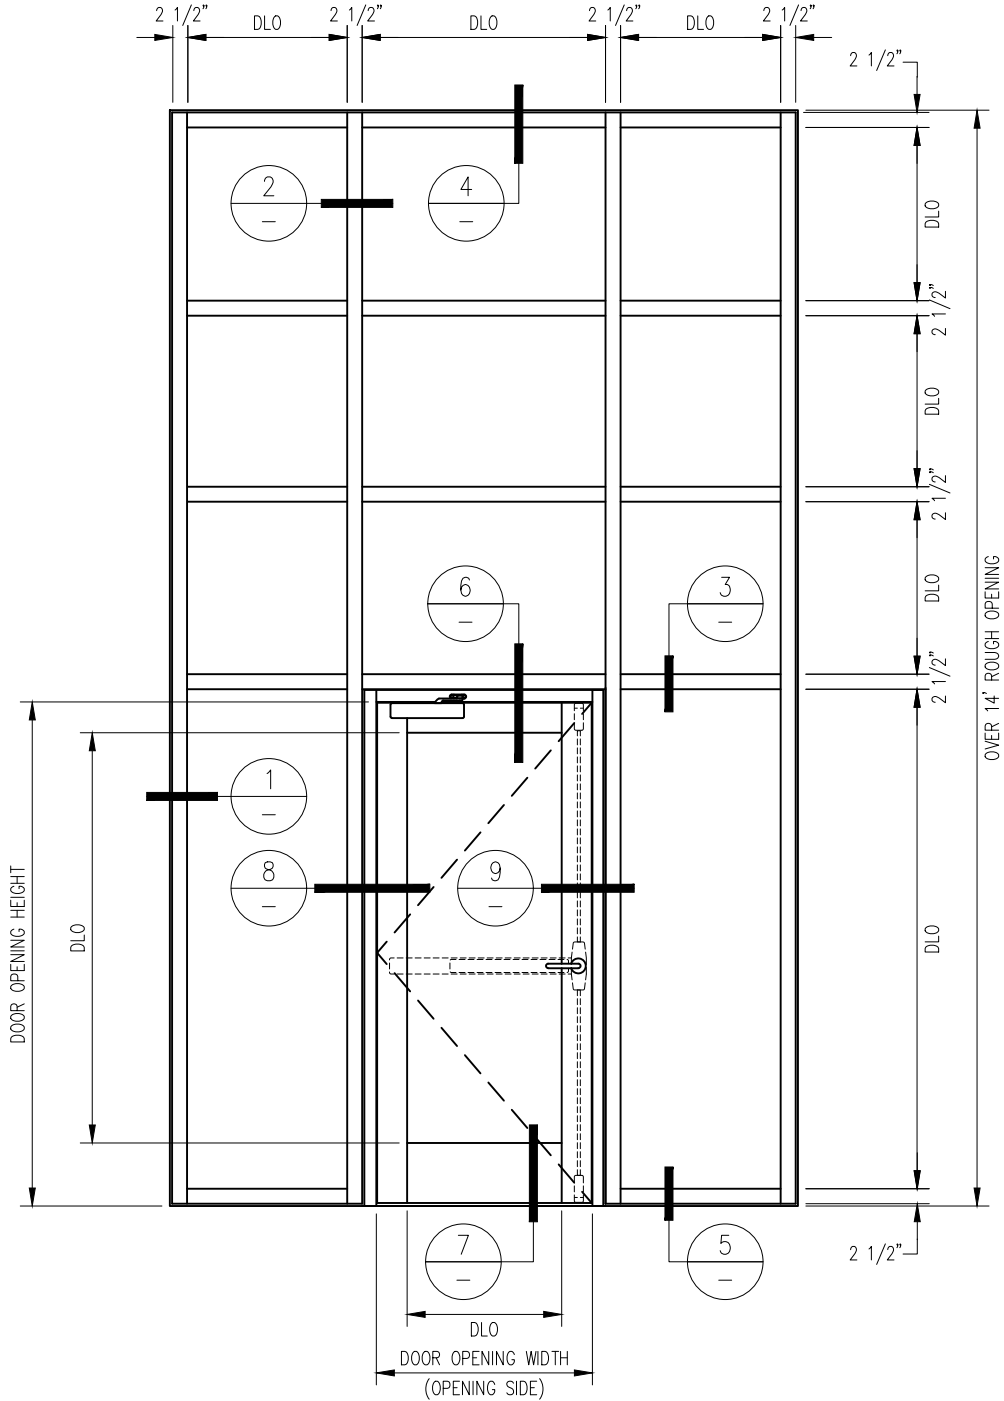

60 MINUTE FIRE RESISTIVE CURTAIN WALL WITH 60 MINUTE FIRE RESISTIVE GPX SINGLE DOOR — FOR SPANS OVER 14 FEET —

For more details, please visit www.safti.com

SAFTIFIRST™
FIRE RATED GLAZING SOLUTIONS *Since 1982*
100 N. HILL DR. SUITE 12 TEL: (415) 824-4900
BRISBANE, CA 94005 FAX: (415) 824-5900

SuperLite™ II-XL
GPX CURTAIN WALL SYSTEM

DATE:

DRAWN:

SCALE:

These details are subject to change without notice.

60 MINUTE FIRE RESISTIVE CURTAIN WALL WITH 60 MINUTE FIRE RESISTIVE GPX SINGLE DOOR — FOR SPANS OVER 14 FEET —