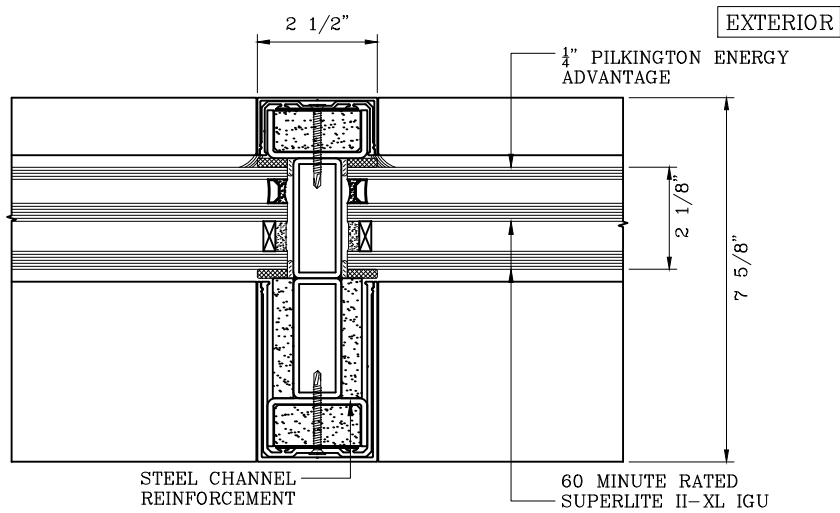

2 VERTICAL MULLION DETAIL

INTERIOR

SAFTIFIRST™
FIRE RATED GLAZING SOLUTIONS Since 1982
100 N. HILL DR. SUITE 12 TEL: (415) 824-4900
BRISBANE, CA 94005 FAX: (415) 824-5900

SuperLite™ II-XL
GPX CURTAIN WALL SYSTEM

DATE:

DRAWN:

SCALE:

These details are subject to change without notice.