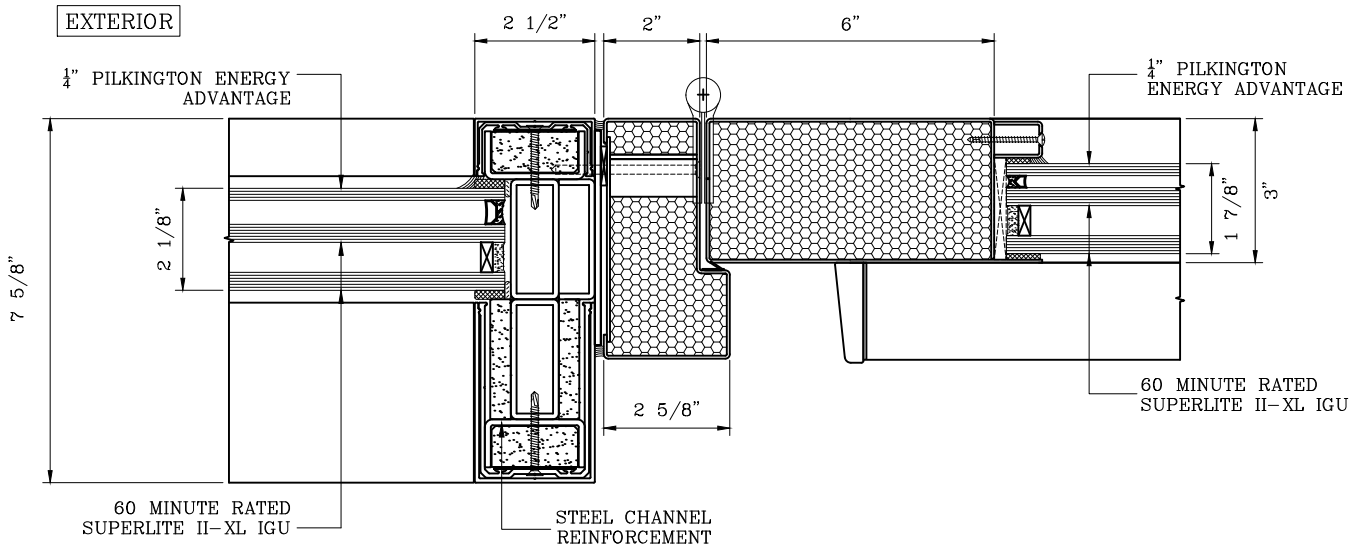

60 MINUTE FIRE RESISTIVE CURTAIN WALL WITH 60 MINUTE FIRE RESISTIVE GPX SINGLE DOOR — FOR SPANS OVER 14 FEET —

For more details, please visit www.safti.com

8
—
DOOR JAMB at HINGE DETAIL