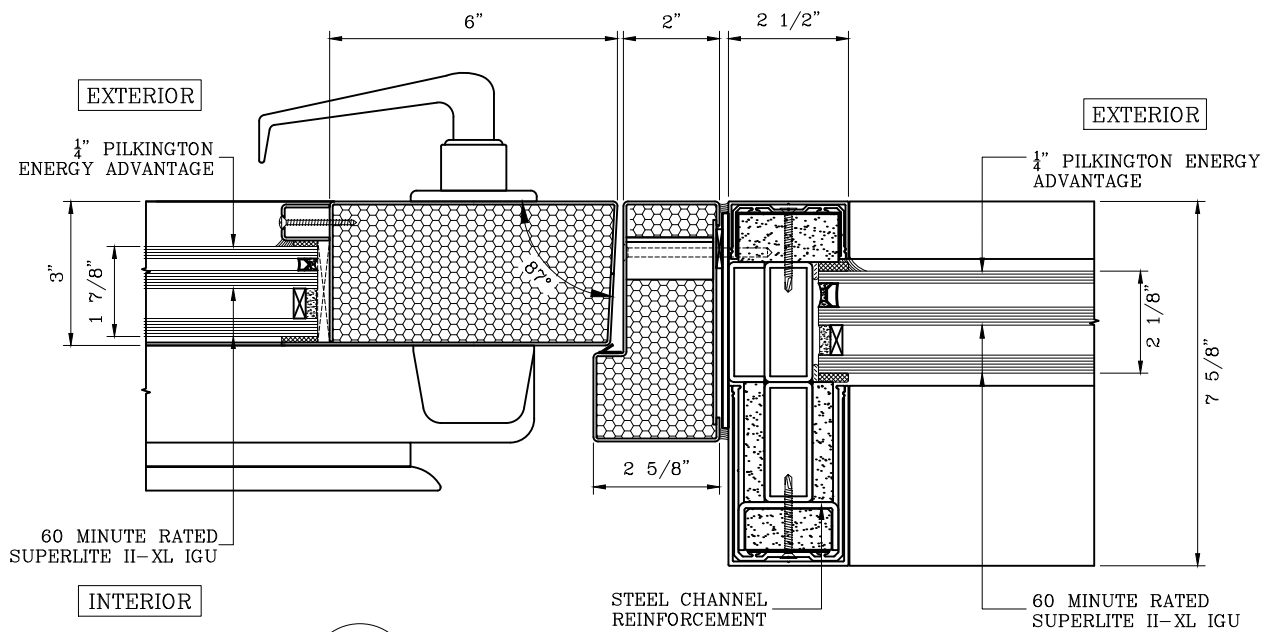

9
—
DOOR MEETING STILES DETAIL

SAFTIFIRST™
FIRE RATED GLAZING SOLUTIONS *Since 1982*
100 N. HILL DR. SUITE 12 TEL: (415) 824-4900
BRISBANE, CA 94005 FAX: (415) 824-5900

SuperLite™ II-XL
GPX CURTAIN WALL SYSTEM

DATE:

DRAWN:

SCALE:

These details are subject to change without notice.