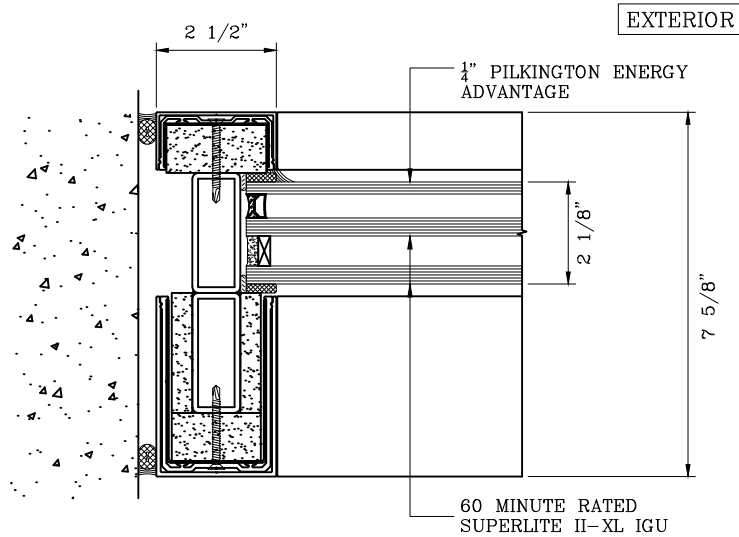

60 MINUTE FIRE RESISTIVE CURTAIN WALL WITH 60 MINUTE FIRE RESISTIVE GPX SINGLE DOOR — FOR SPANS OVER 14 FEET —

For more details, please visit www.safti.com

1 JAMB DETAIL

INTERIOR