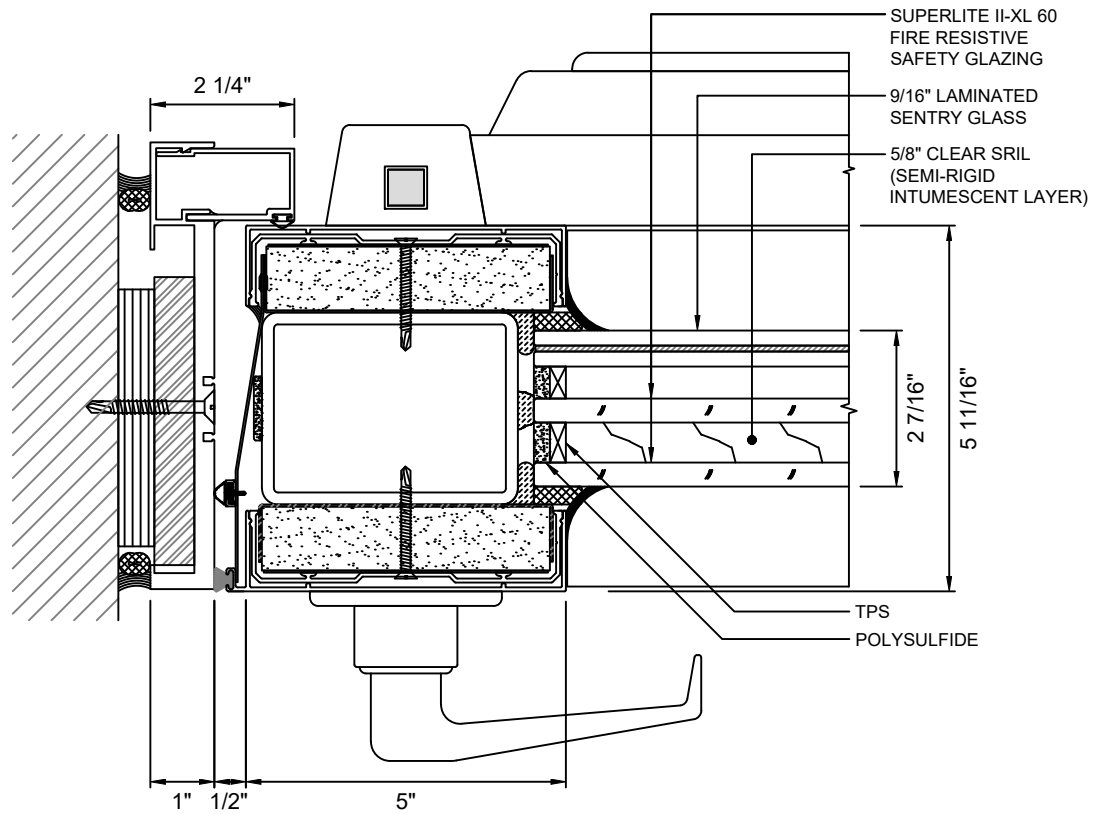

GPX HURRICANE SERIES - FL PRODUCT APPROVAL

60 MINUTE GPX HURRICANE SERIES *FIRE RESISTIVE*

HURRICANE DOORS

A DOOR JAMB AT LOCK
4 WITH **SUPERLITE II-XL 60**