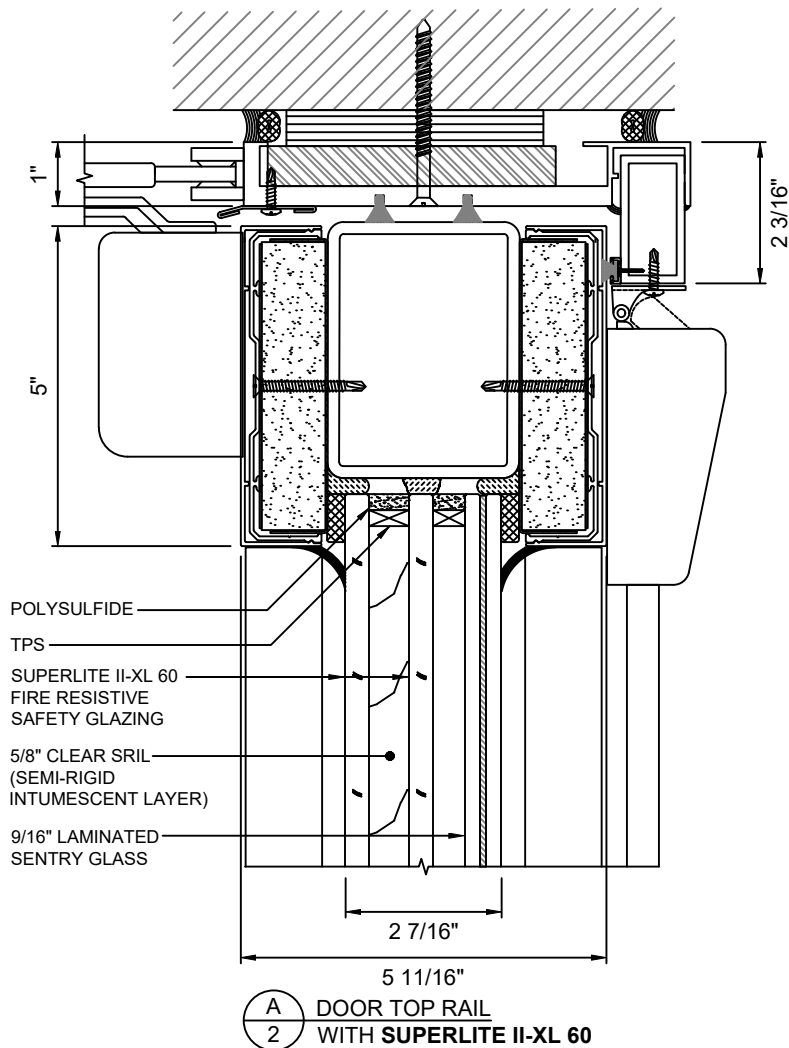

GPX HURRICANE SERIES - FL PRODUCT APPROVAL

60 MINUTE GPX HURRICANE SERIES *FIRE RESISTIVE*

HURRICANE DOORS