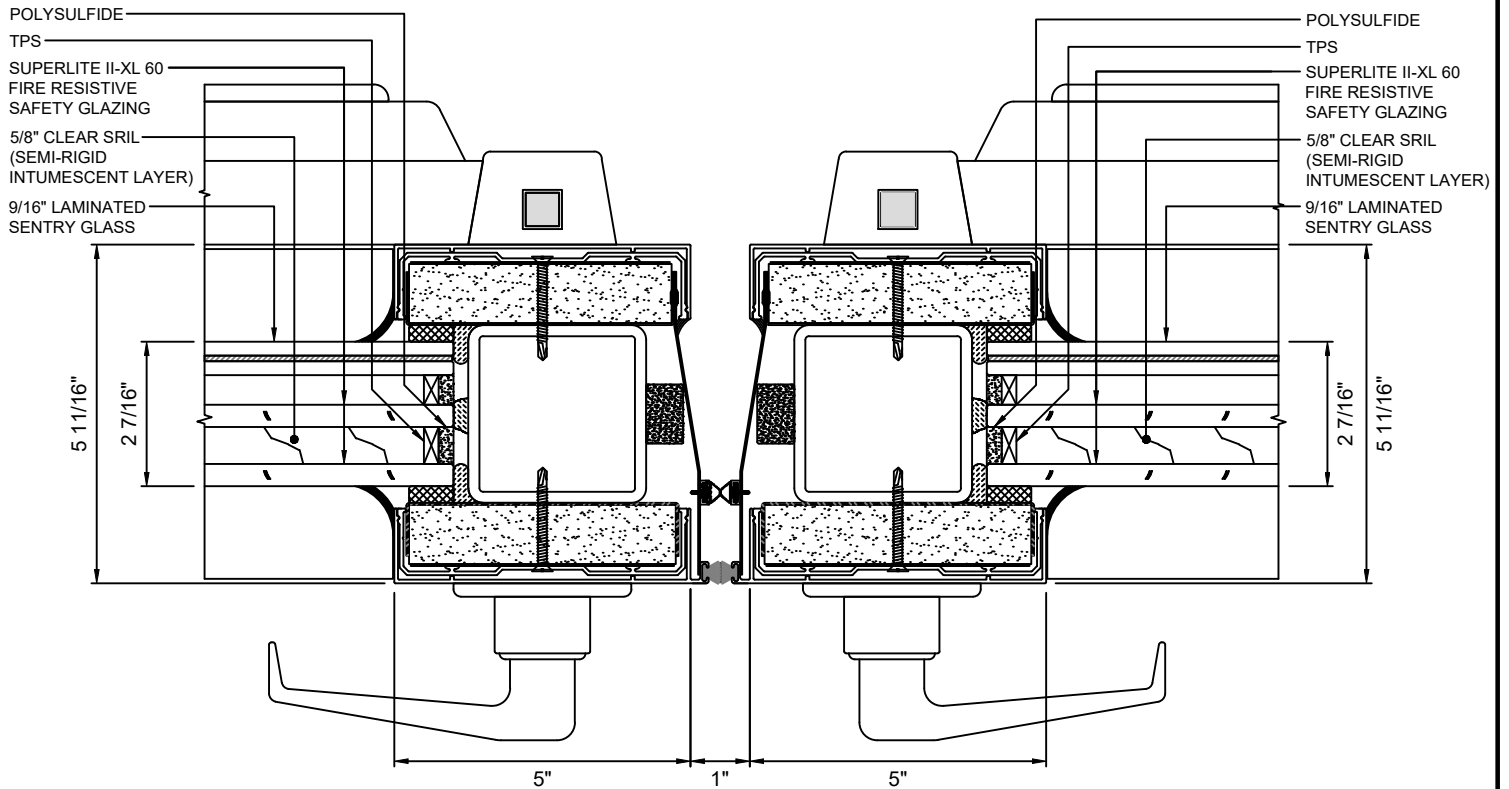

A DOOR JAMB AT HINGE
5 WITH **SUPERLITE II-XL 60**

GPX HURRICANE SERIES - FL PRODUCT APPROVAL

60 MINUTE GPX HURRICANE SERIES *FIRE RESISTIVE*

HURRICANE DOORS

A
6 MEETING STILES
WITH SUPERLITE II-XL 60