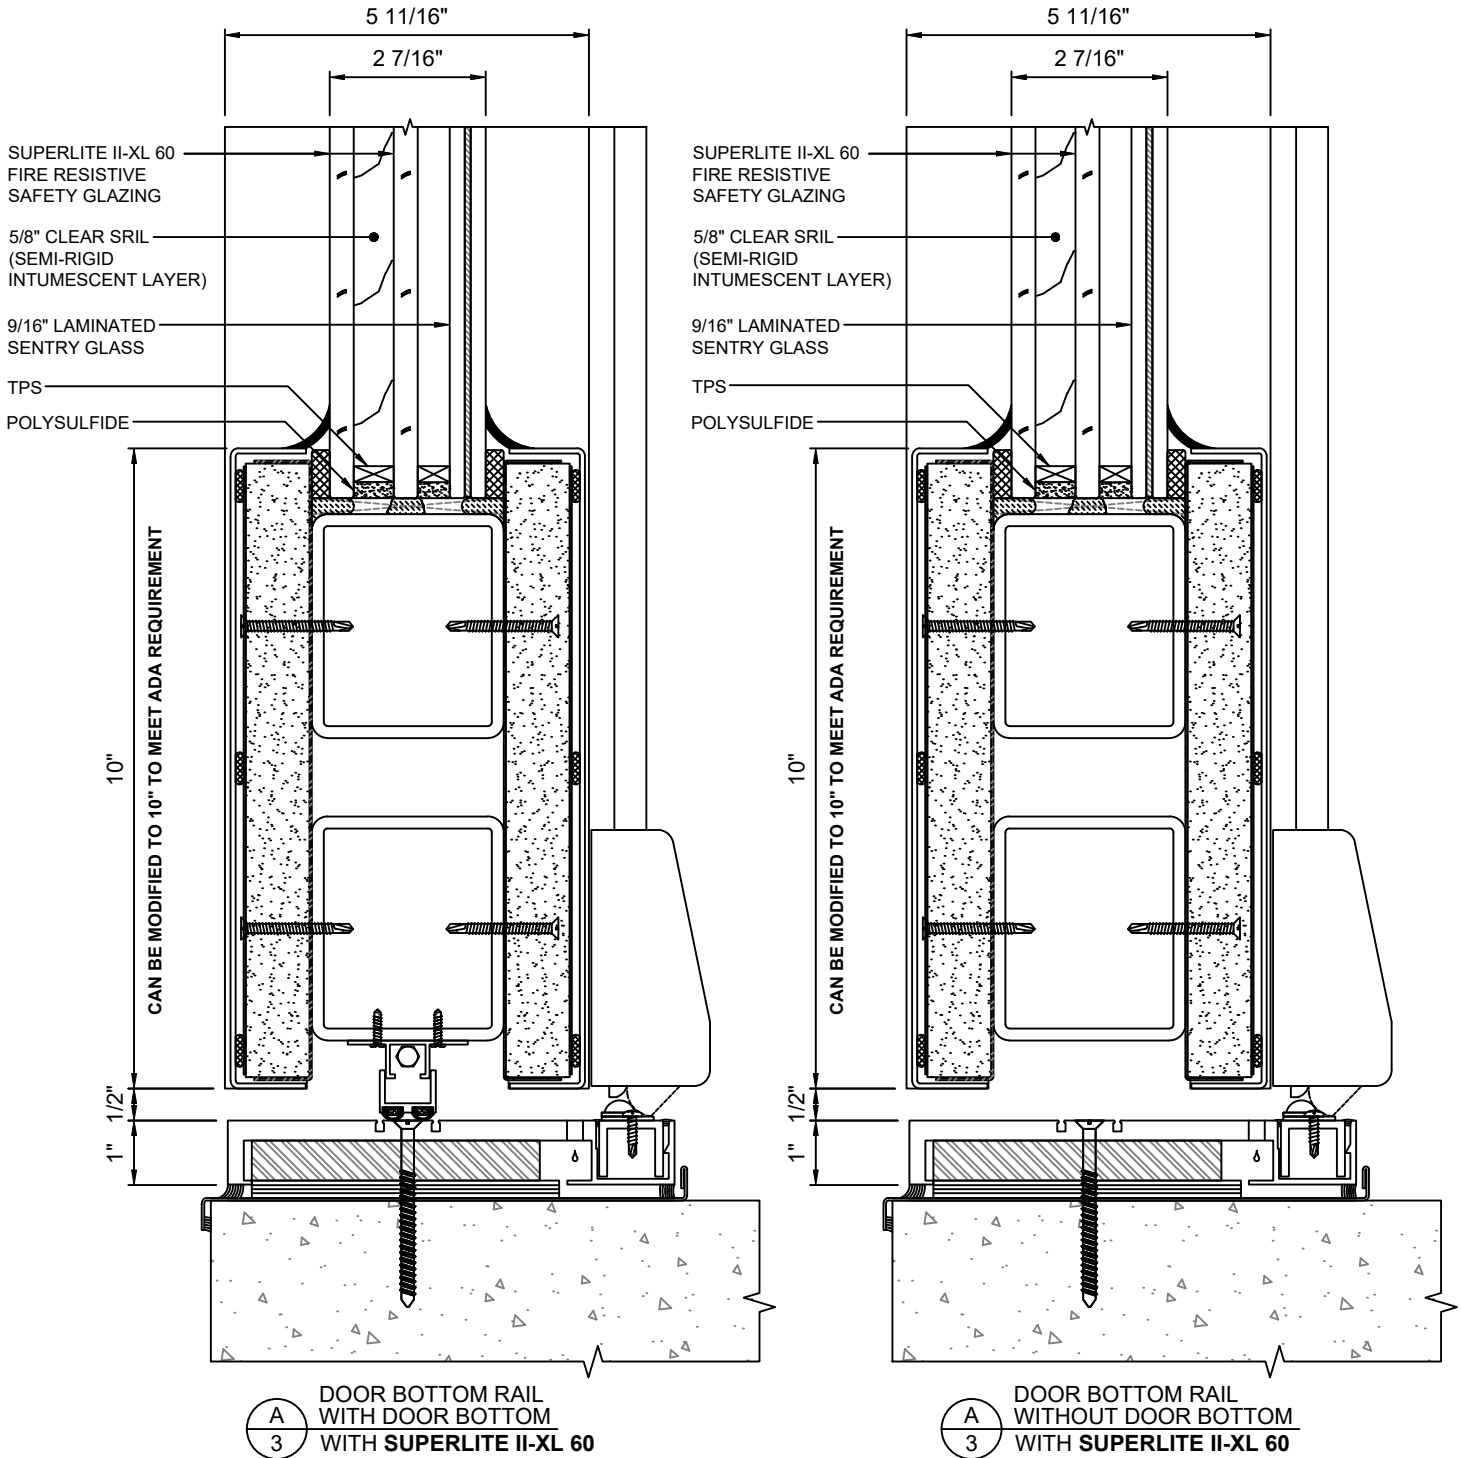

GPX HURRICANE SERIES - FL PRODUCT APPROVAL

60 MINUTE GPX HURRICANE SERIES *FIRE RESISTIVE*

HURRICANE DOORS

WITH & WITHOUT DOOR BOTTOM