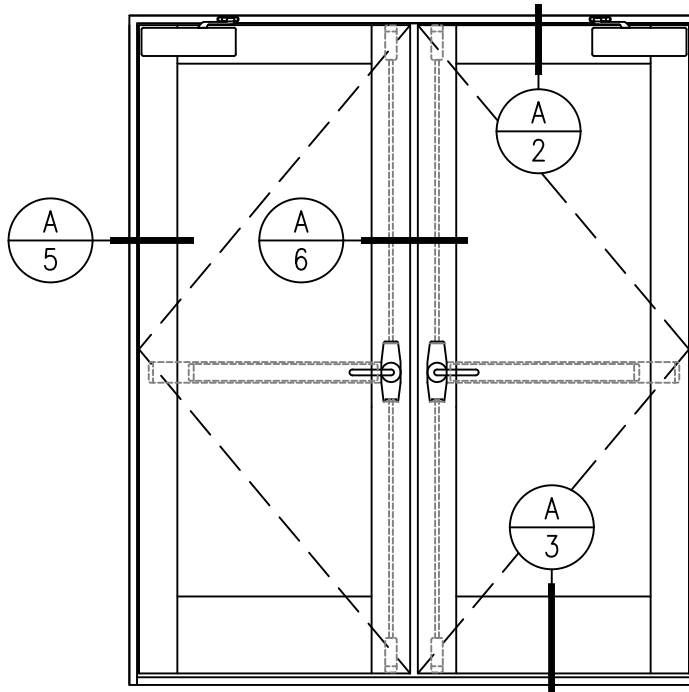

MAX. DOOR OPENING SIZE FOR
SINGLE DOOR: **52-1/2 IN. X 105-1/4 IN.**

GPX HURRICANE SERIES - FL PRODUCT APPROVAL *FIRE RESISTIVE* HURRICANE
PAIR DOOR WITH **SUPERLITE II-XL 60**

MAX. DOOR OPENING SIZE FOR
PAIR DOOR: **104-1/2 IN. X 105-1/4 IN.**