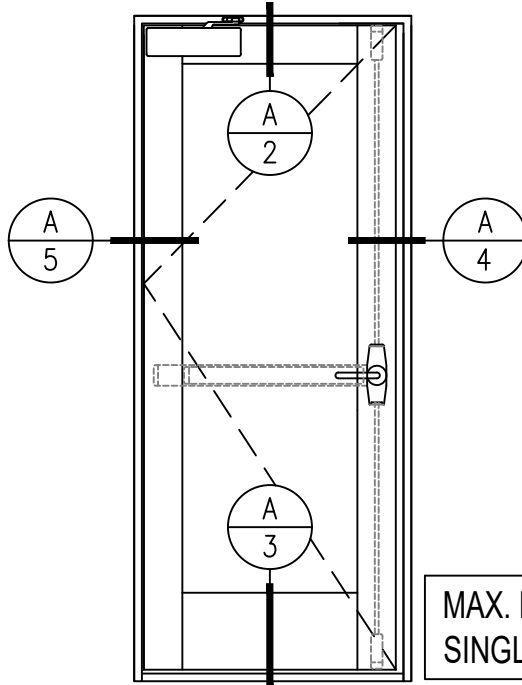

MAX. DOOR OPENING SIZE FOR
SINGLE DOOR: **52-1/2 IN. X 105-1/4 IN.**

GPX HURRICANE SERIES - FL PRODUCT APPROVAL *FIRE RESISTIVE* HURRICANE
PAIR DOOR WITH **SUPERLITE II-XL 60**

MAX. DOOR OPENING SIZE FOR
PAIR DOOR: **104-1/2 IN. X 105-1/4 IN.**