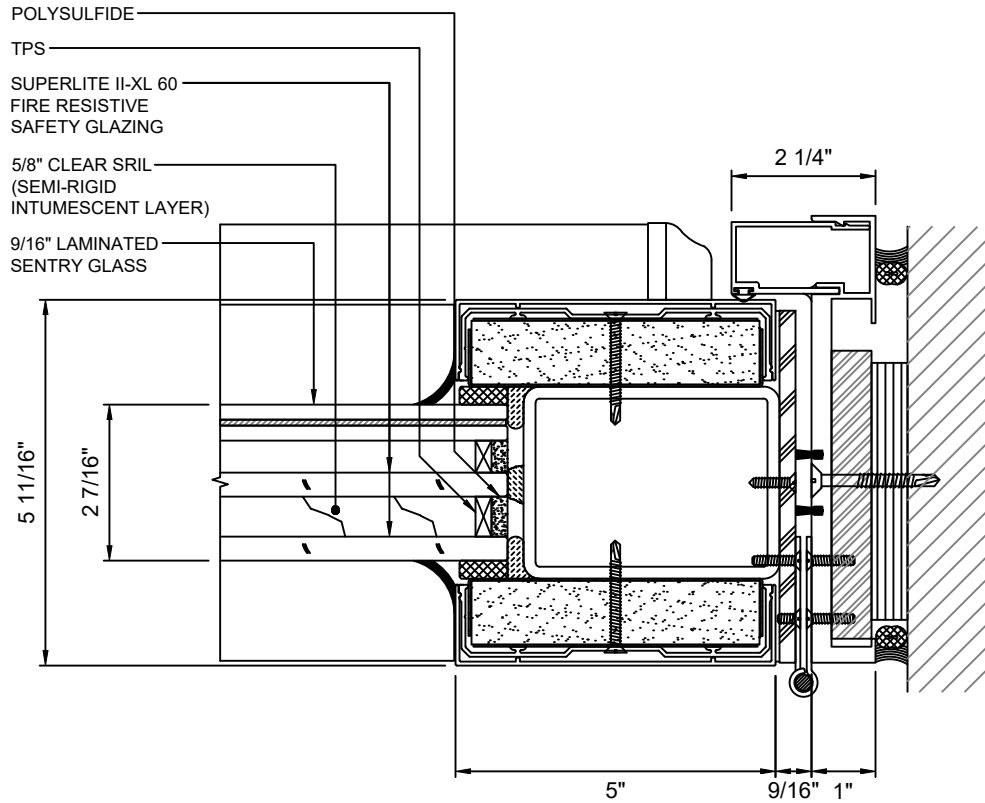

A DOOR JAMB AT LOCK
4 WITH **SUPERLITE II-XL 60**

GPX HURRICANE SERIES - FL PRODUCT APPROVAL

60 MINUTE GPX HURRICANE SERIES *FIRE RESISTIVE*

HURRICANE DOORS

A DOOR JAMB AT HINGE
5 WITH **SUPERLITE II-XL 60**