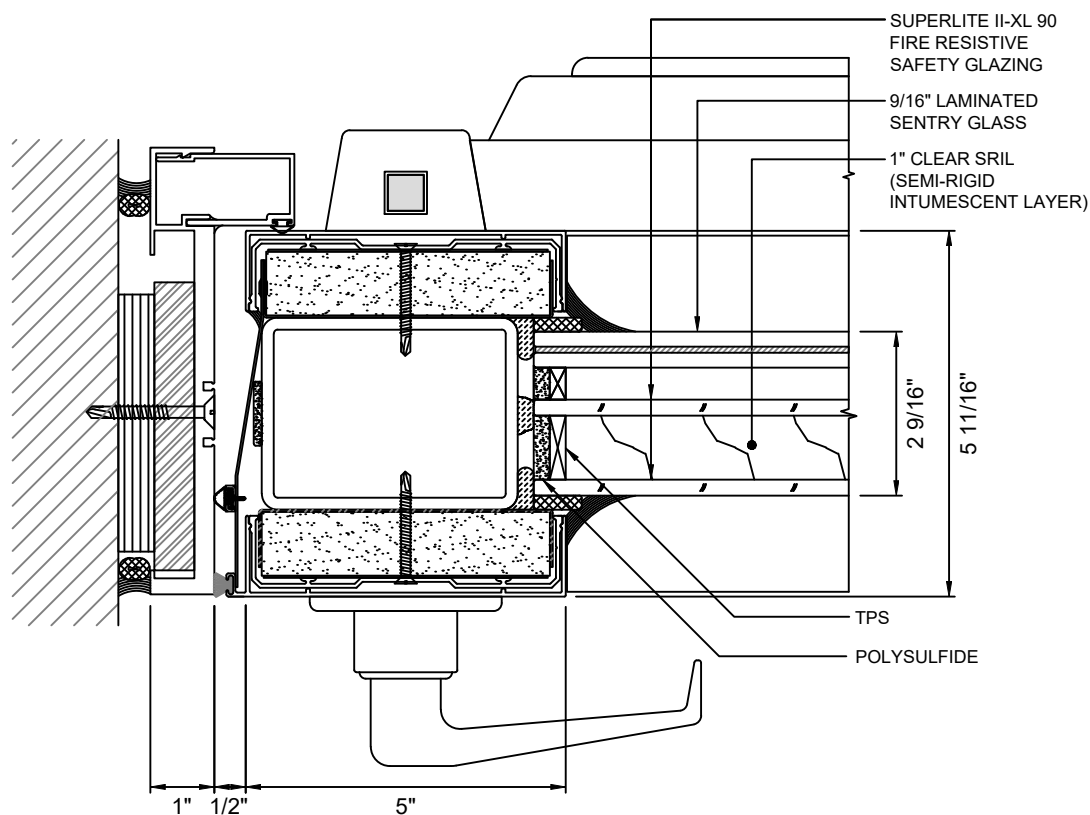

GPX HURRICANE SERIES - FL PRODUCT APPROVAL

90 MINUTE GPX HURRICANE SERIES *FIRE RESISTIVE*

HURRICANE DOORS

A DOOR JAMB AT LOCK
4 WITH **SUPERLITE II-XL 90**