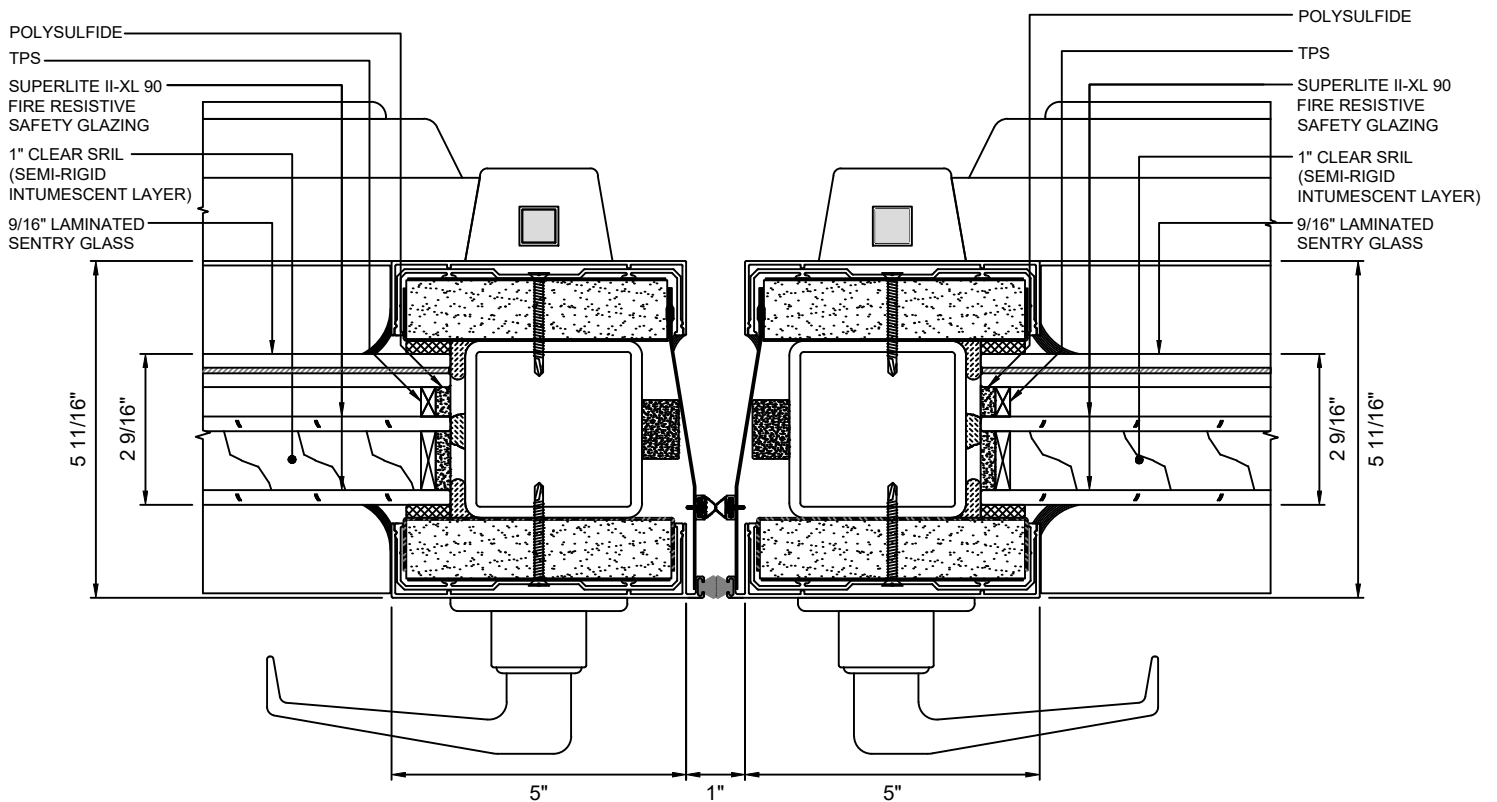

GPX HURRICANE SERIES - FL PRODUCT APPROVAL

90 MINUTE GPX HURRICANE SERIES *FIRE RESISTIVE*

HURRICANE DOORS

A MEETING STILES
6 WITH SUPERLITE II-XL 90