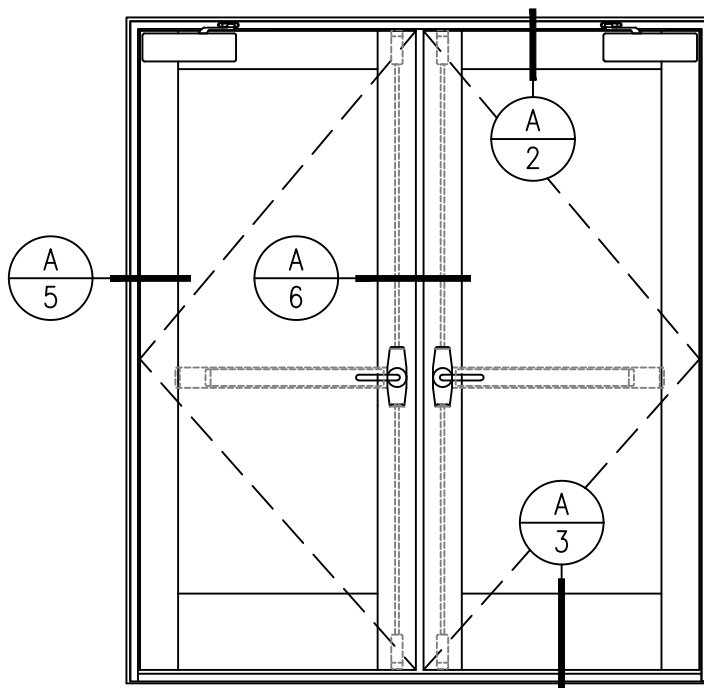

MAX. DOOR OPENING SIZE FOR
SINGLE DOOR: **52-1/2 IN. X 105-1/4 IN.**

GPX HURRICANE SERIES - FL PRODUCT APPROVAL *FIRE RESISTIVE* HURRICANE
PAIR DOOR WITH **SUPERLITE II-XL 90**

MAX. DOOR OPENING SIZE FOR
PAIR DOOR: **104-1/2 IN. X 105-1/4 IN.**