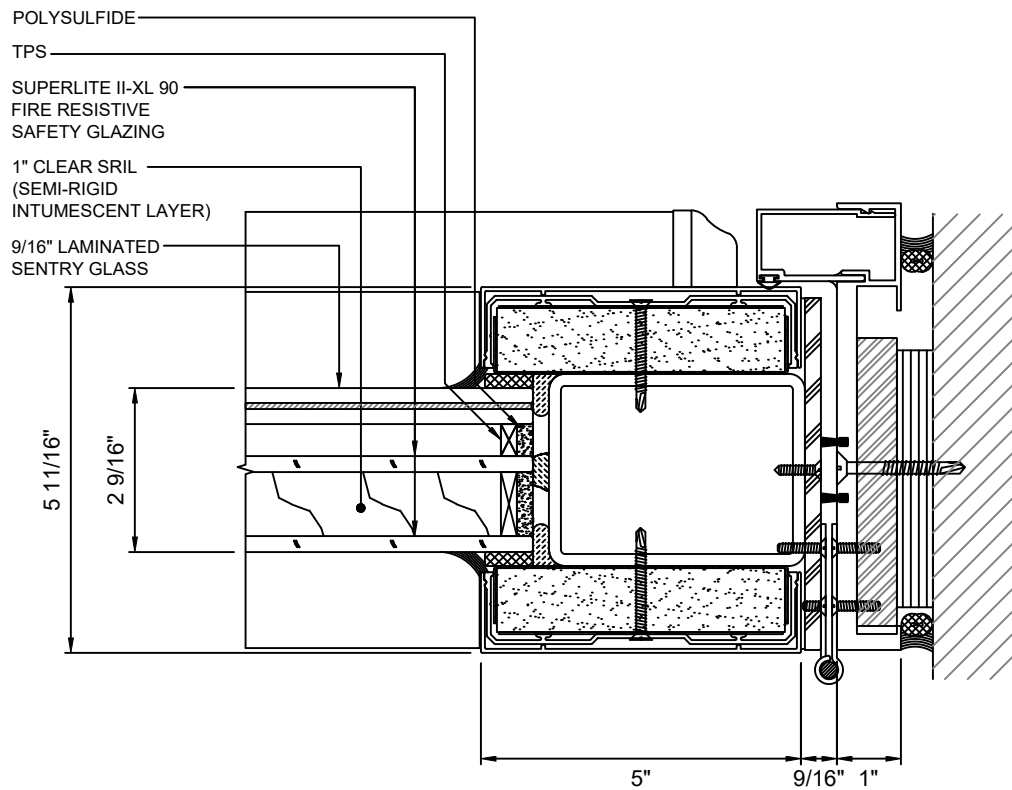

GPX HURRICANE SERIES - FL PRODUCT APPROVAL

90 MINUTE GPX HURRICANE SERIES *FIRE RESISTIVE*

HURRICANE DOORS

A DOOR JAMB AT HINGE
5 WITH **SUPERLITE II-XL 90**