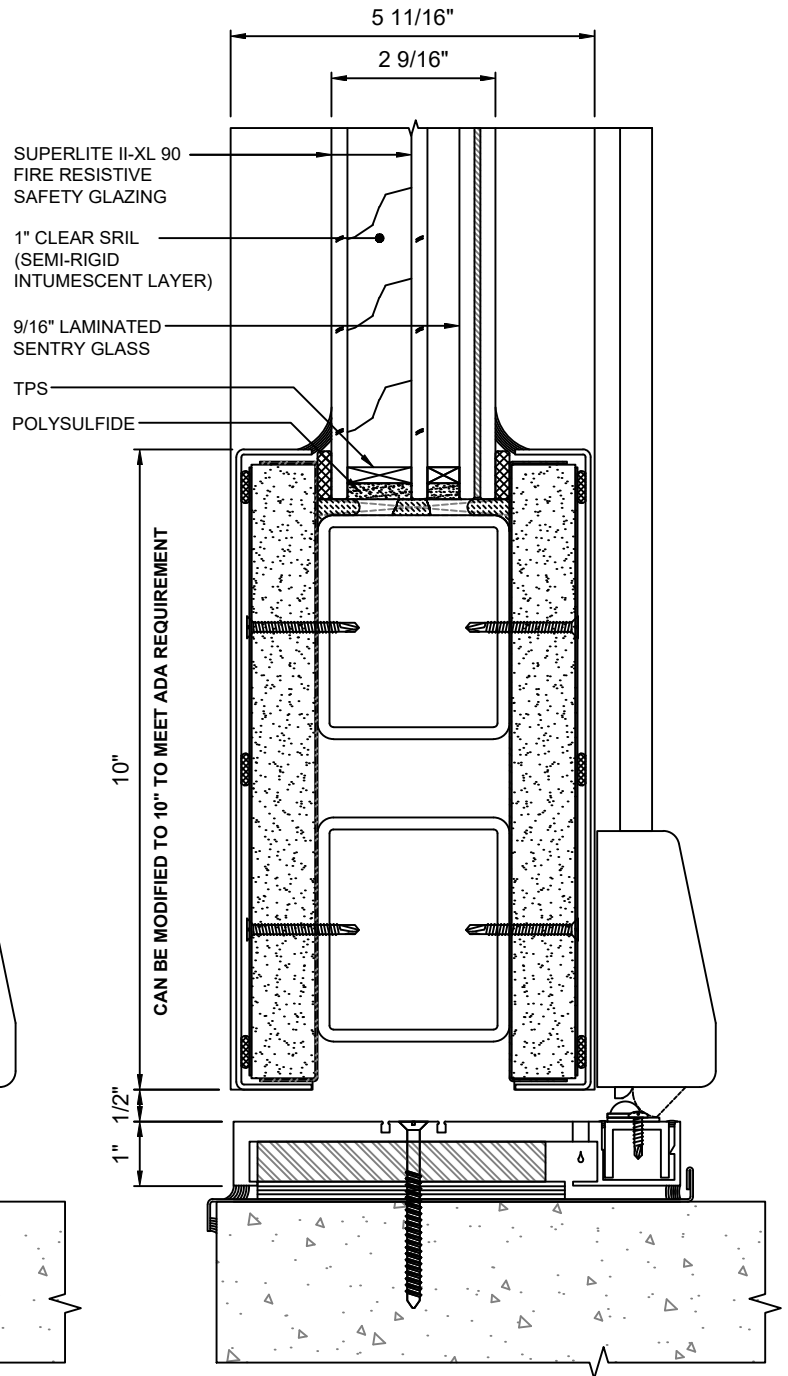

A
3 WITHOUT DOOR BOTTOM
WITH SUPERLITE II-XL 90