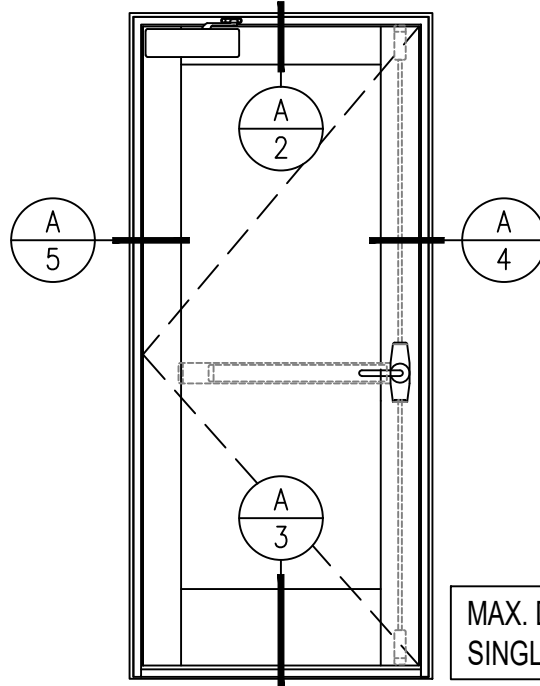

MAX. DOOR OPENING SIZE FOR
SINGLE DOOR: **52-1/2 IN. X 105-1/4 IN.**

GPX HURRICANE SERIES - FL PRODUCT APPROVAL *FIRE RESISTIVE* HURRICANE
PAIR DOOR WITH **SUPERLITE II-XL 90**

MAX. DOOR OPENING SIZE FOR
PAIR DOOR: **104-1/2 IN. X 105-1/4 IN.**