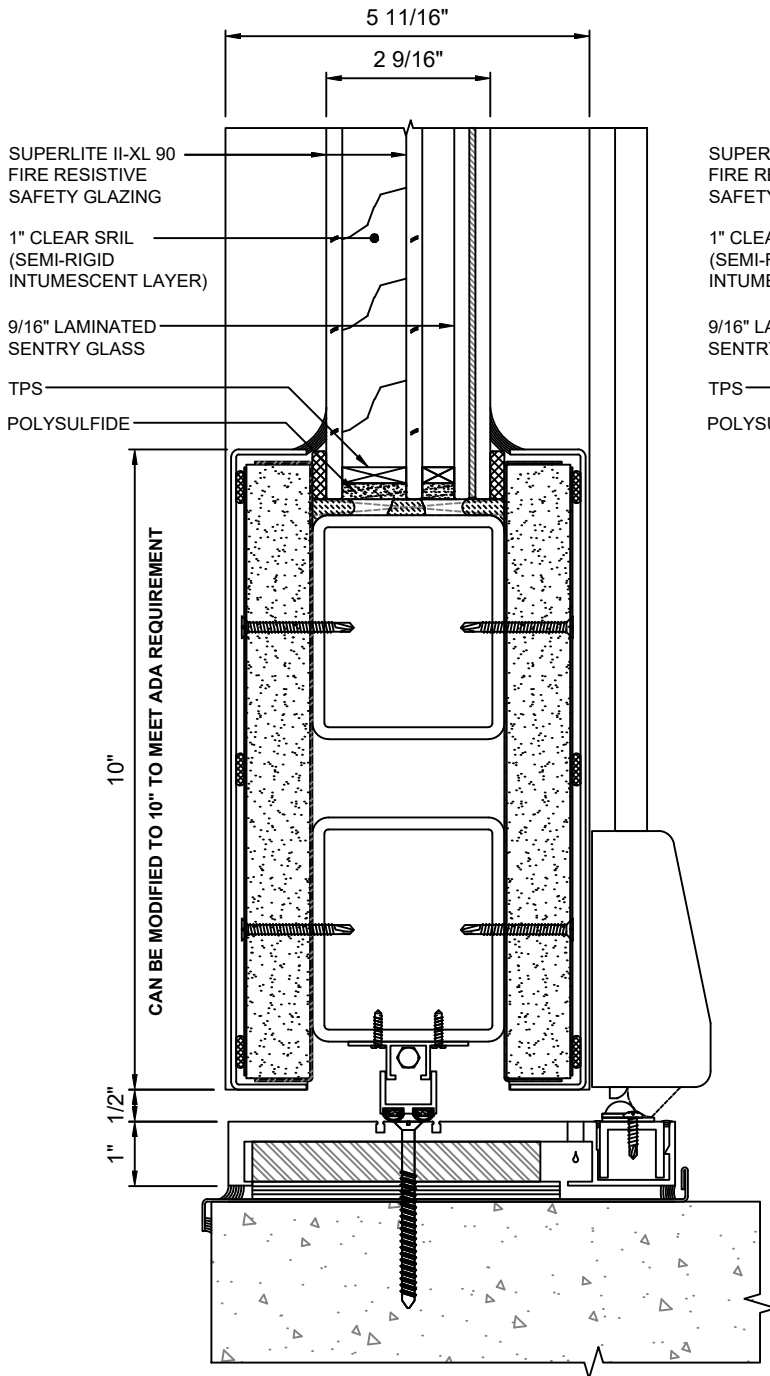

GPX HURRICANE SERIES - FL PRODUCT APPROVAL

90 MINUTE GPX HURRICANE SERIES *FIRE RESISTIVE*

HURRICANE DOORS

WITH & WITHOUT DOOR BOTTOM

A
3 WITH DOOR BOTTOM
WITH SUPERLITE II-XL 90