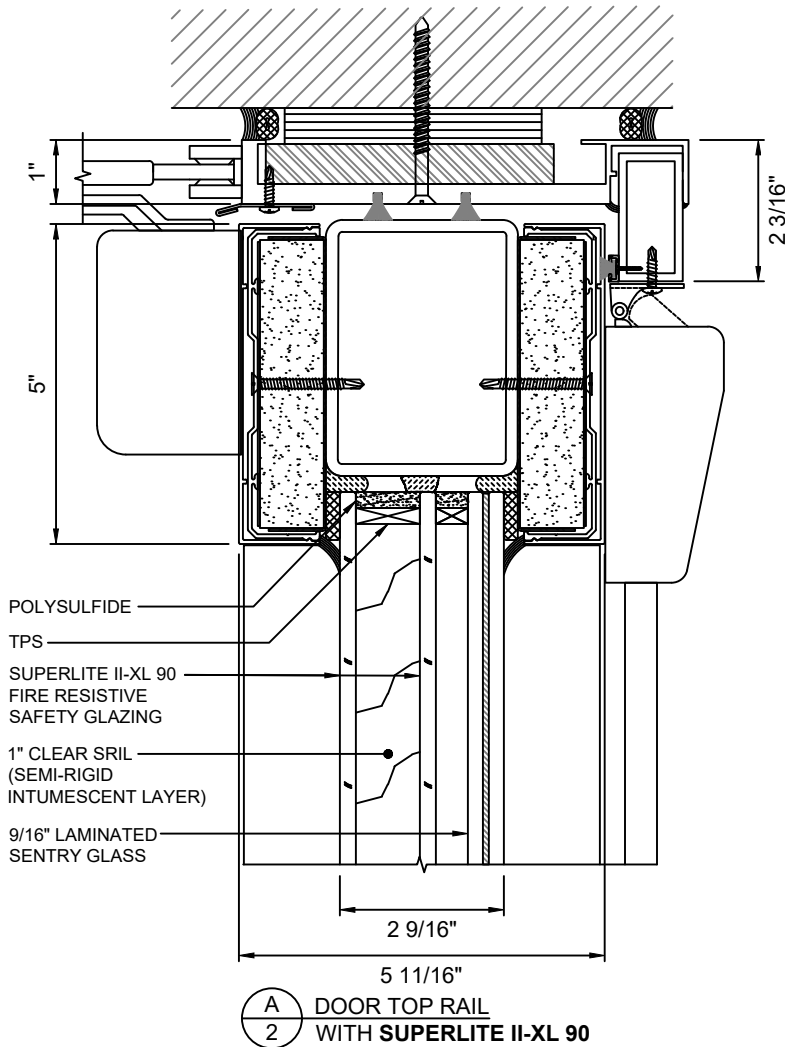

GPX HURRICANE SERIES - FL PRODUCT APPROVAL

90 MINUTE GPX HURRICANE SERIES *FIRE RESISTIVE*

HURRICANE DOORS