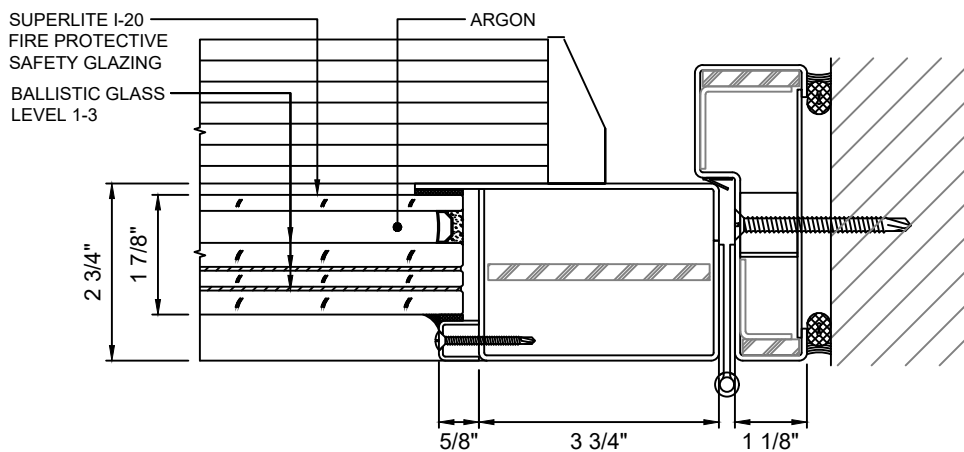

GPX BALLISTIC SERIES DOOR NARROW STYLE

B DOOR JAMB AT HINGE - NARROW STYLE
5 WITH **SUPERLITE I-20**
WITH **LEVEL 1-3 BALLISTIC GLASS**