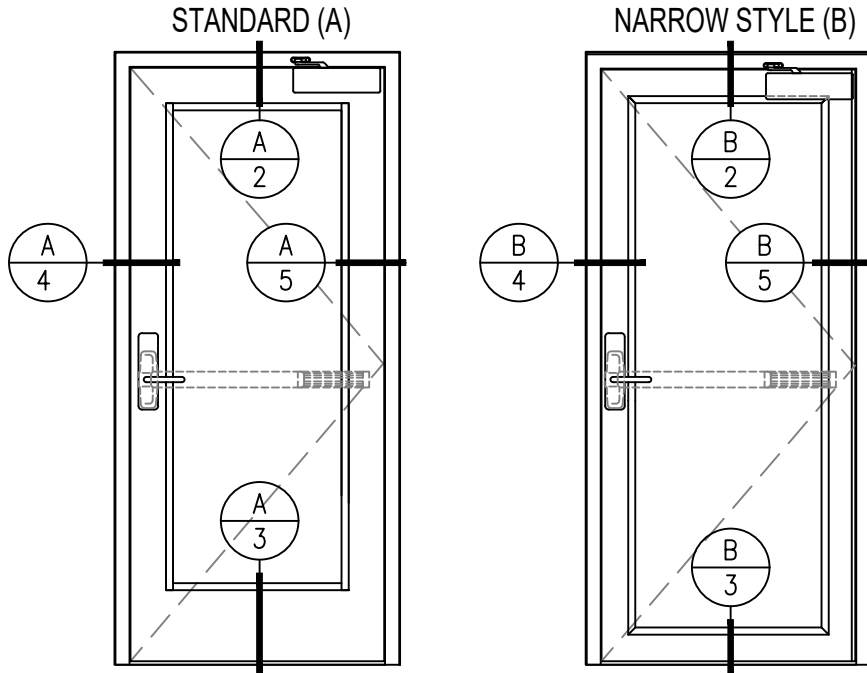

### GPX BALLISTIC SERIES FIRE PROTECTIVE SINGLE DOOR WITH SUPERLITE I-20

MAX. DOOR OPENING SIZE FOR SINGLE DOOR: 54 IN. X 120 IN.