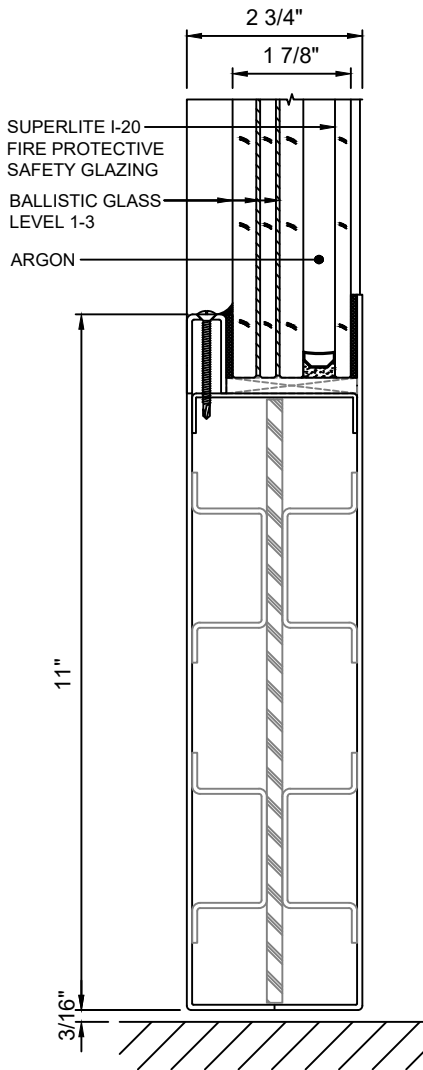

GPX BALLISTIC SERIES

20 MINUTE FIRE PROTECTIVE BALLISTIC DOORS

GPX BALLISTIC SERIES DOOR STANDARD   GPX BALLISTIC SERIES DOOR NARROW STYLE

A
3 DOOR BOTTOM RAIL - STANDARD
WITH SUPERLITE I-20
WITH LEVEL 1-3 BALLISTIC GLASS