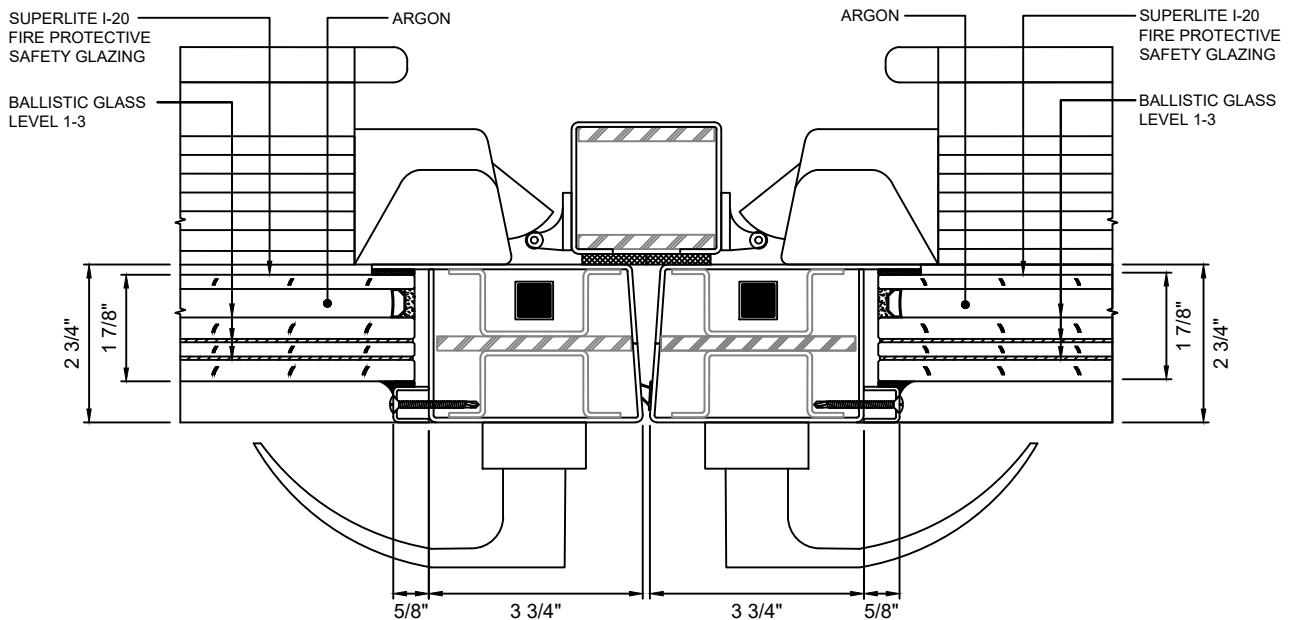

GPX BALLISTIC SERIES DOOR NARROW STYLE

B MEETING STILES - STANDARD
6 WITH SUPERLITE I-20
WITH LEVEL 1-3 BALLISTIC GLASS