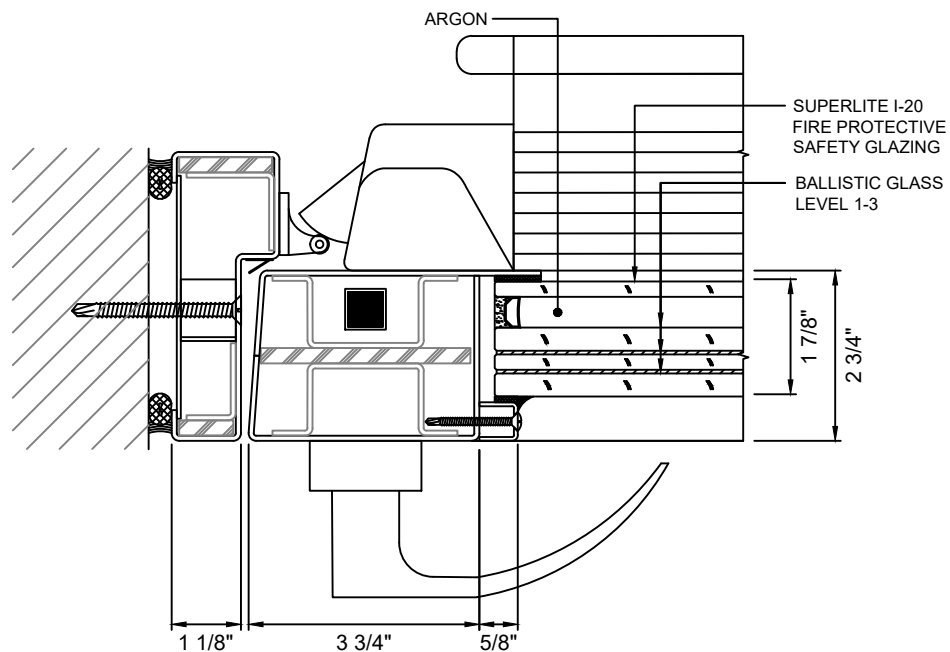

GPX BALLISTIC SERIES DOOR NARROW STYLE

B DOOR JAMB AT LOCK - NARROW STYLE
4 WITH SUPERLITE I-20
WITH LEVEL 1-3 BALLISTIC GLASS