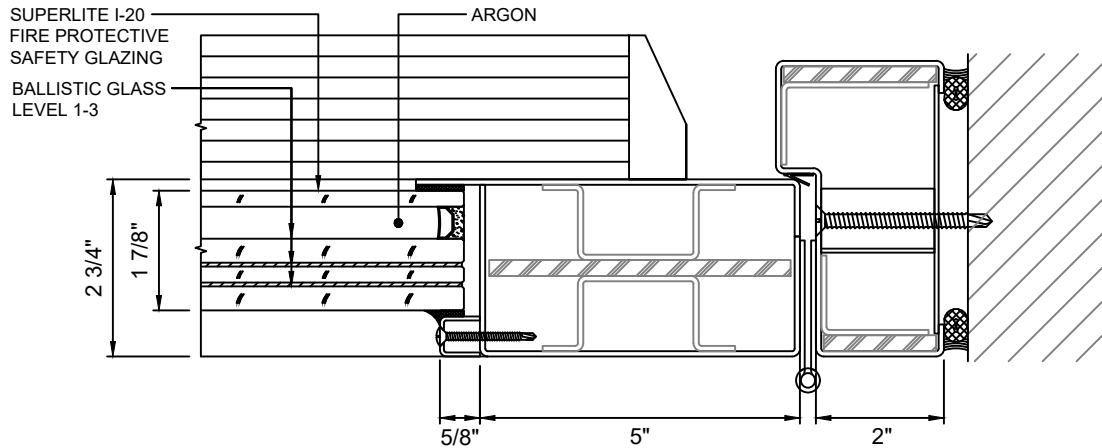

GPX BALLISTIC SERIES

20 MINUTE FIRE PROTECTIVE BALLISTIC DOORS

GPX BALLISTIC SERIES DOOR STANDARD

A DOOR JAMB AT HINGE - STANDARD
5 WITH **SUPERLITE I-20**
WITH **LEVEL 1-3 BALLISTIC GLASS**