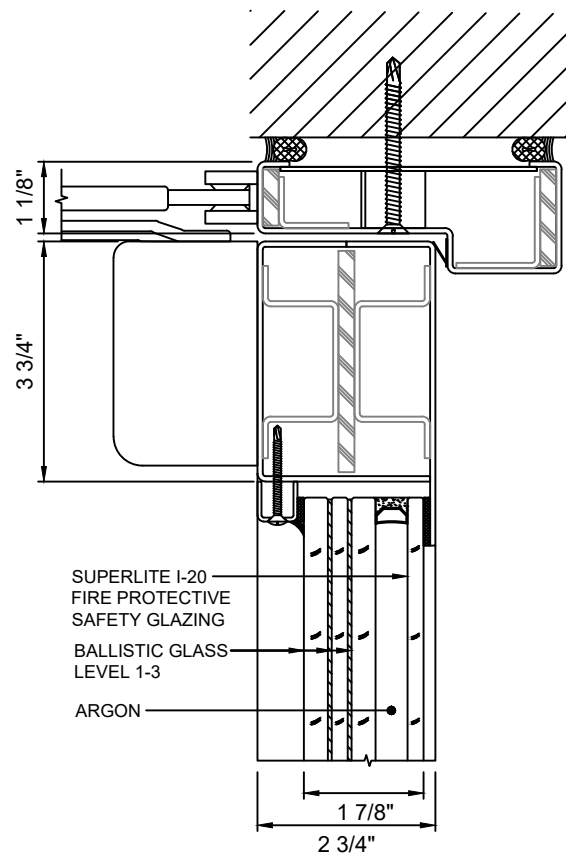

B
2 DOOR TOP RAIL - NARROW STYLE
WITH SUPERLITE I-20
WITH LEVEL 1-3 BALLISTIC GLASS