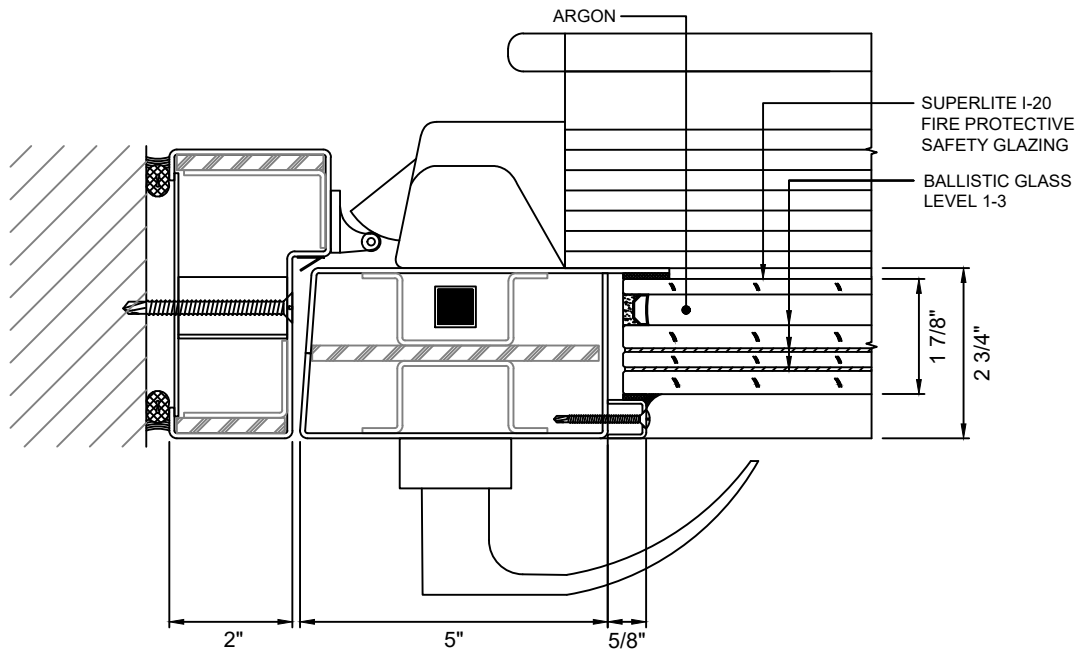

GPX BALLISTIC SERIES

20 MINUTE FIRE PROTECTIVE BALLISTIC DOORS

GPX BALLISTIC SERIES DOOR STANDARD

A DOOR JAMB AT LOCK - STANDARD
4 WITH SUPERLITE I-20
WITH LEVEL 1-3 BALLISTIC GLASS