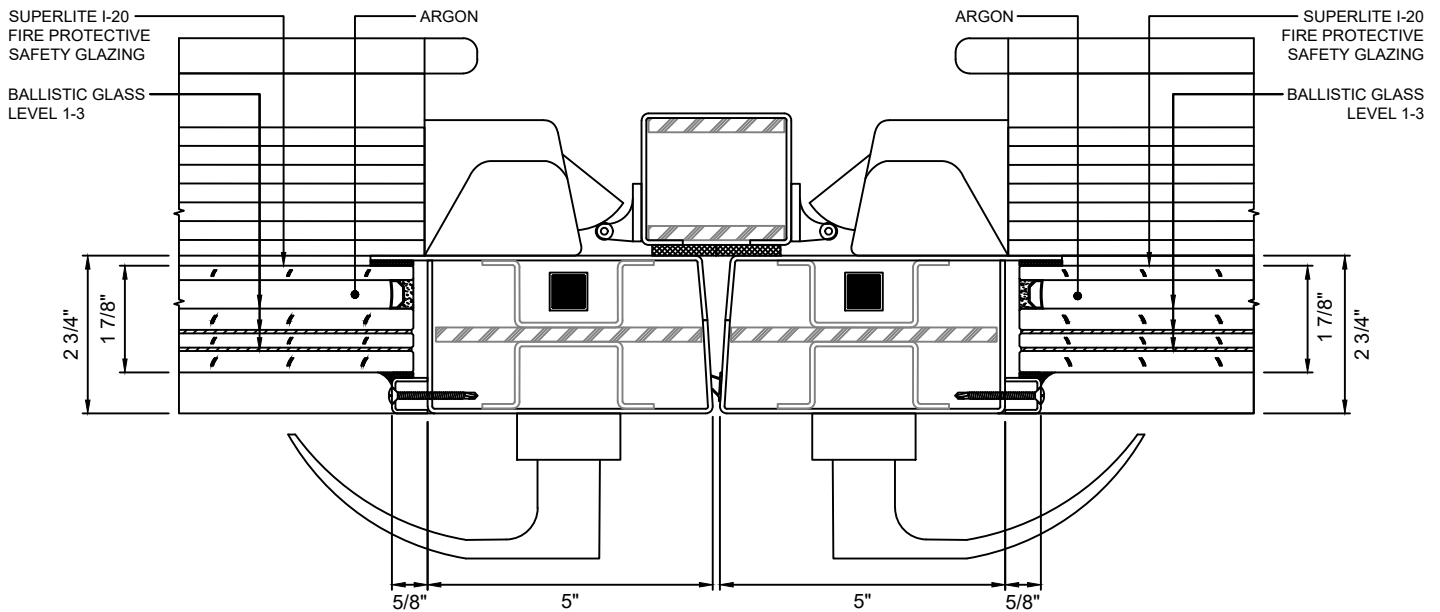

GPX BALLISTIC SERIES

20 MINUTE FIRE PROTECTIVE BALLISTIC DOORS

GPX BALLISTIC SERIES DOOR STANDARD

A MEETING STILES - STANDARD
6 WITH SUPERLITE I-20
WITH LEVEL 1-3 BALLISTIC GLASS