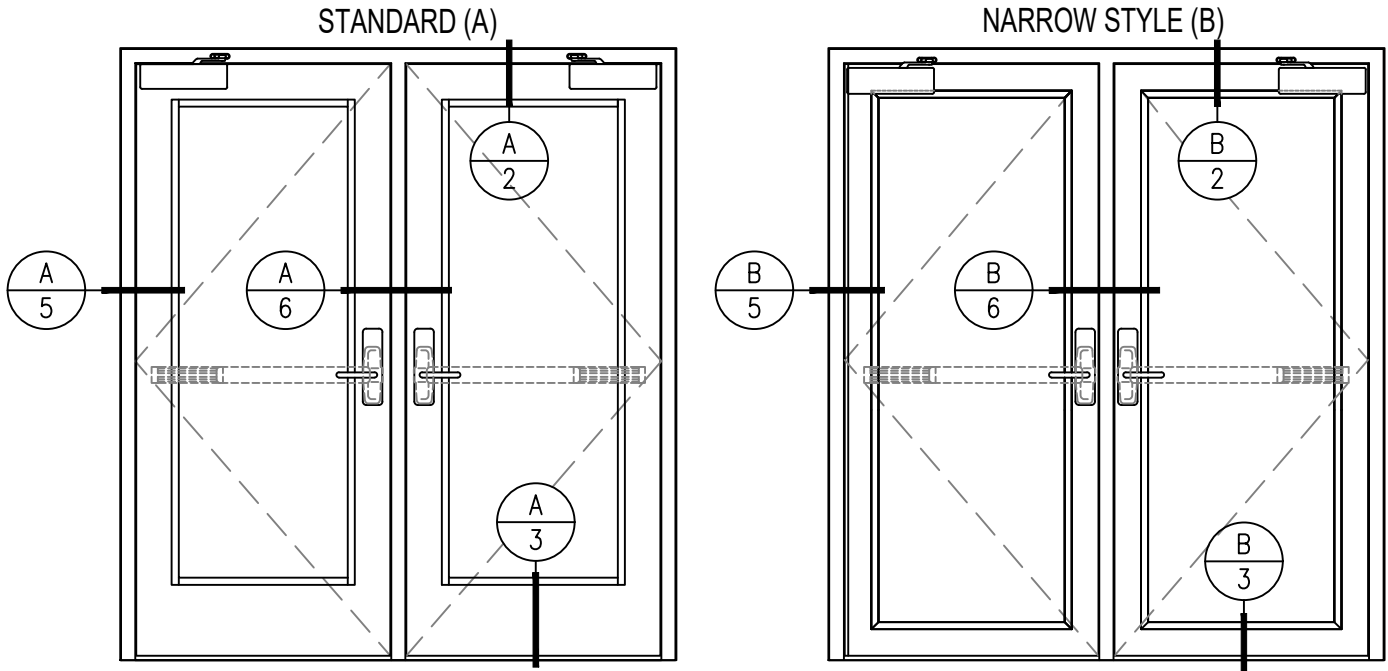

GPX BALLISTIC SERIES FIRE PROTECTIVE PAIR DOOR WITH SUPERLITE I-20

MAX. DOOR OPENING SIZE FOR PAIR DOOR: 108 IN. X 120 IN.