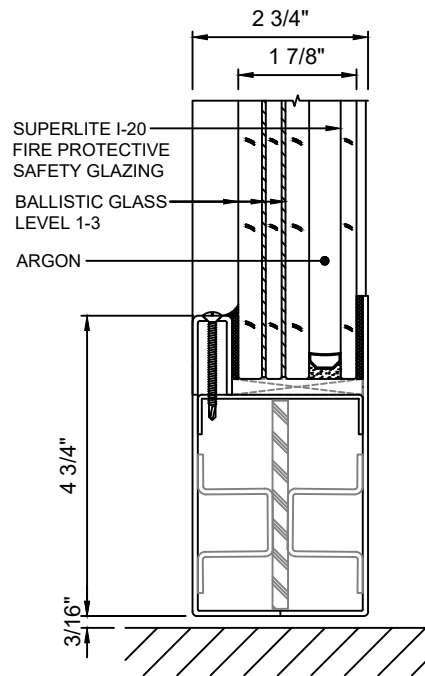

B
3 DOOR BOTTOM RAIL - NARROW
WITH SUPERLITE I-20
WITH LEVEL 1-3 BALLISTIC GLASS