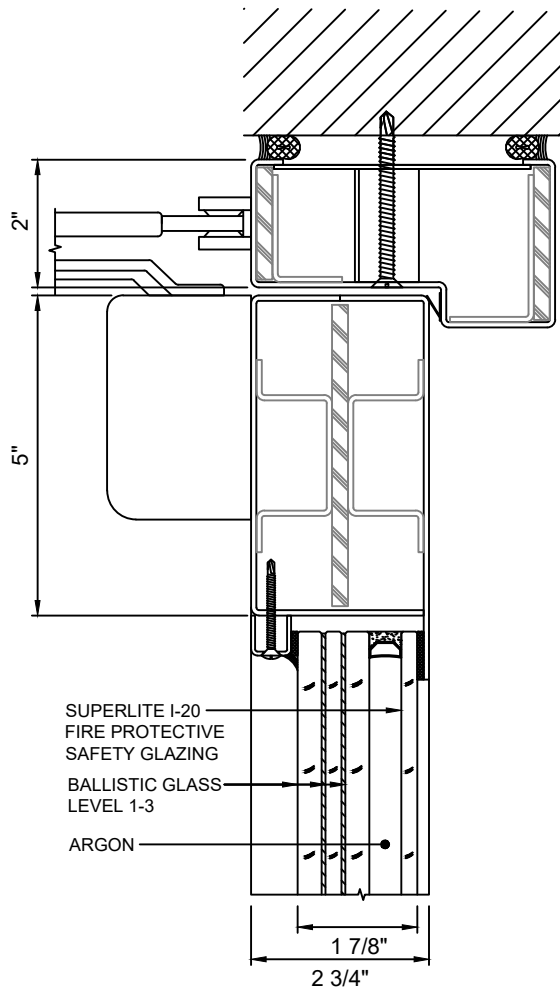

GPX BALLISTIC SERIES

20 MINUTE FIRE PROTECTIVE BALLISTIC DOORS

GPX BALLISTIC SERIES DOOR STANDARD

GPX BALLISTIC SERIES DOOR NARROW STYLE

A
2 DOOR TOP RAIL - STANDARD
WITH SUPERLITE I-20
WITH LEVEL 1-3 BALLISTIC GLASS