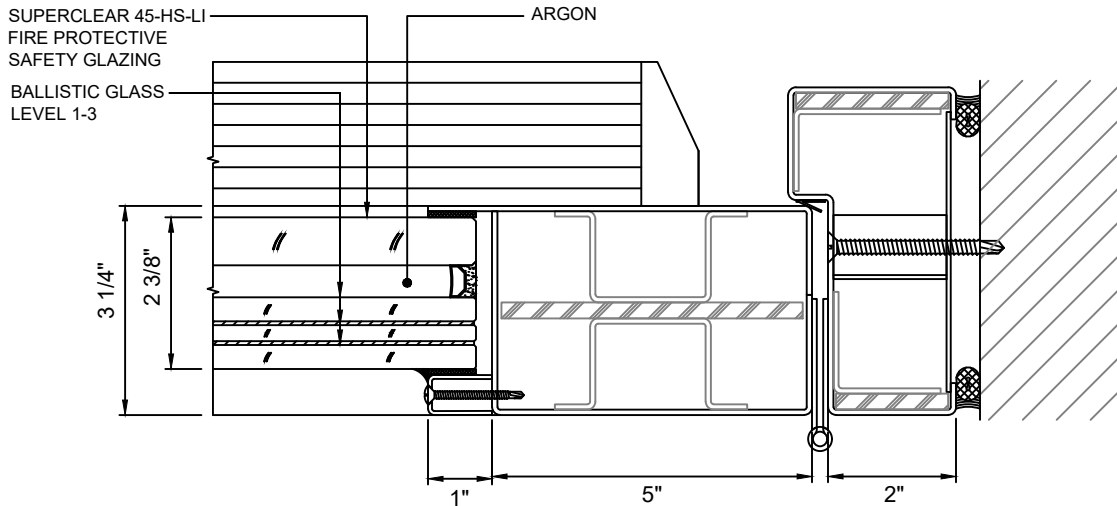

GPX BALLISTIC SERIES

45 MINUTE FIRE PROTECTIVE BALLISTIC DOORS

GPX BALLISTIC SERIES DOOR STANDARD

A DOOR JAMB AT HINGE - STANDARD
5 WITH SUPERCLEAR 45-HS-LI
WITH LEVEL 1-3 BALLISTIC GLASS