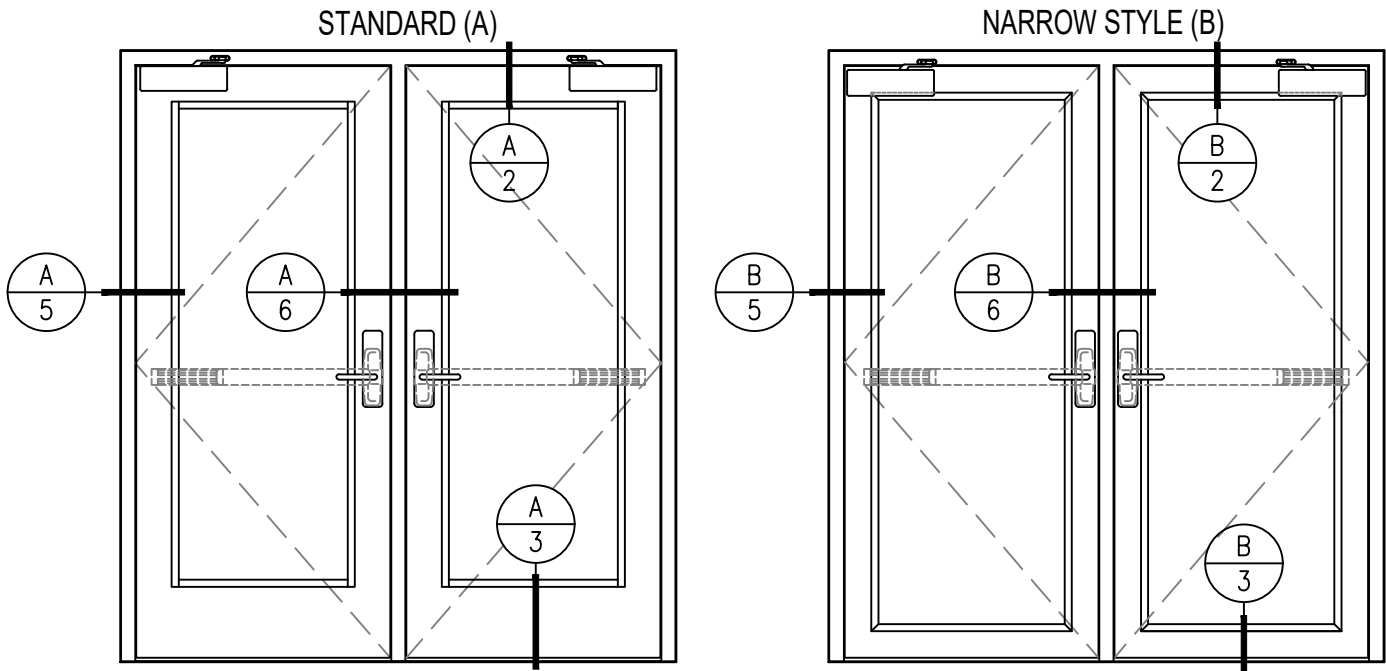

GPX BALLISTIC SERIES

45 MINUTE FIRE PROTECTIVE BALLISTIC DOORS

GPX BALLISTIC SERIES FIRE PROTECTIVE SINGLE DOOR WITH SUPERCLEAR 45-HS-LI

MAX. DOOR OPENING SIZE FOR
SINGLE DOOR: 54 IN. X 120 IN.

GPX BALLISTIC SERIES FIRE PROTECTIVE PAIR DOOR WITH SUPERCLEAR 45-HS-LI

MAX. DOOR OPENING SIZE FOR
PAIR DOOR: 108 IN. X 120 IN.

GPX BALLISTIC SERIES

45 MINUTE FIRE PROTECTIVE BALLISTIC DOORS

GPX BALLISTIC SERIES DOOR STANDARD

GPX BALLISTIC SERIES DOOR NARROW STYLE

A
2 DOOR TOP RAIL - STANDARD
WITH SUPERCLEAR 45-HS-LI
WITH LEVEL 1-3 BALLISTIC GLASS