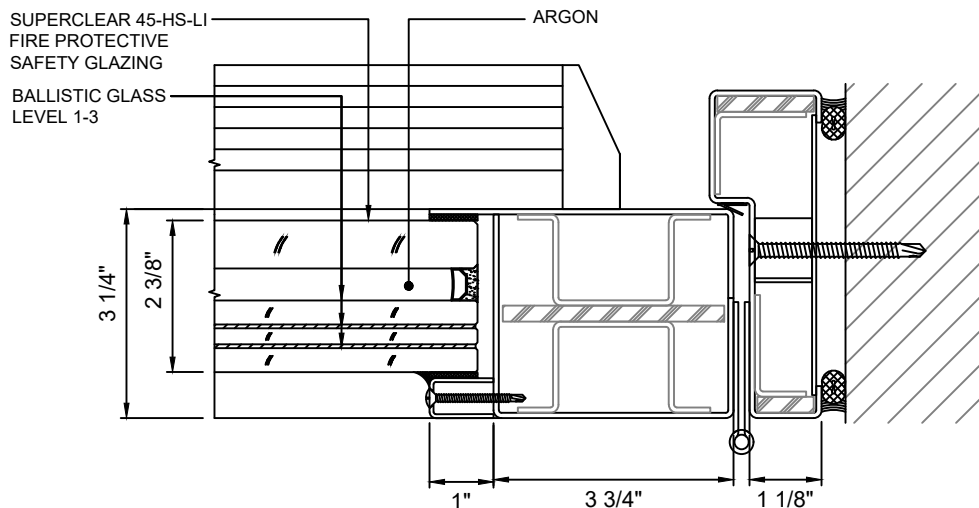

GPX BALLISTIC SERIES

45 MINUTE FIRE PROTECTIVE BALLISTIC DOORS

GPX BALLISTIC SERIES DOOR STANDARD

A DOOR JAMB AT HINGE - STANDARD
5 WITH SUPERCLEAR 45-HS-LI
 WITH LEVEL 1-3 BALLISTIC GLASS

GPX BALLISTIC SERIES DOOR NARROW STYLE