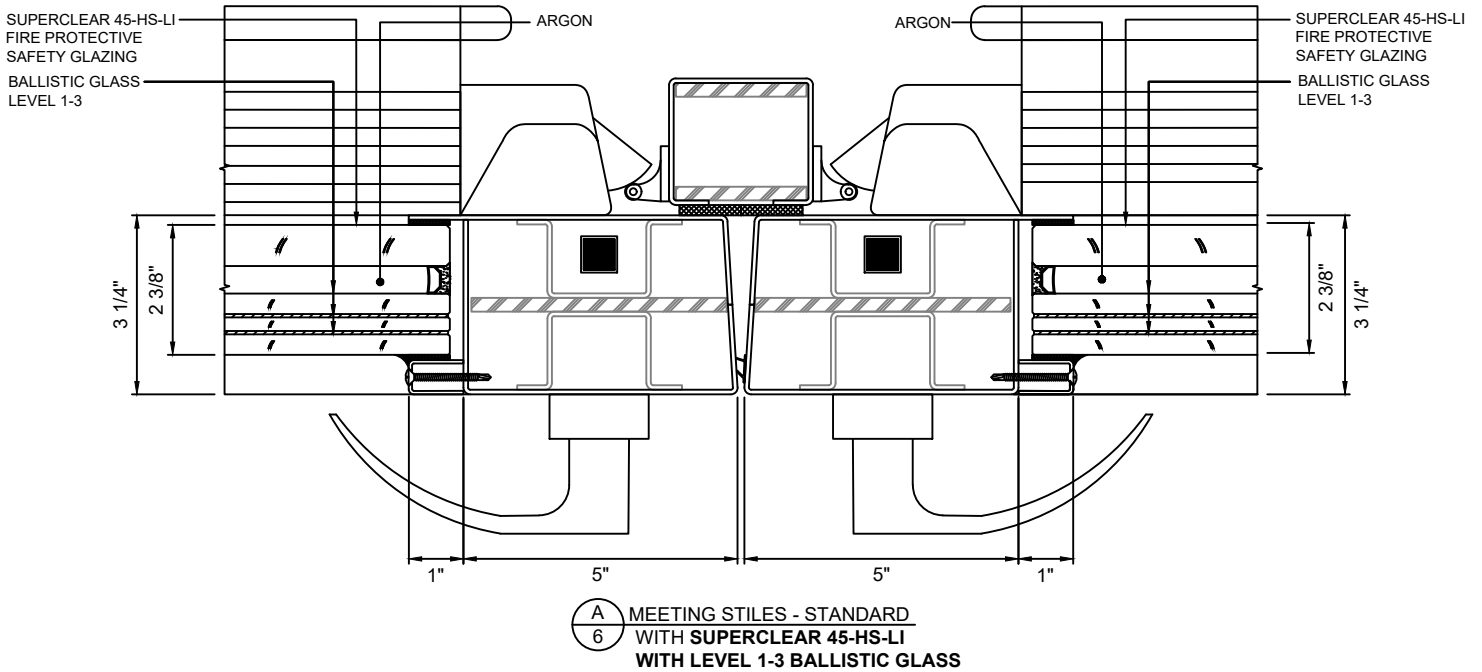

GPX BALLISTIC SERIES

45 MINUTE FIRE PROTECTIVE BALLISTIC DOORS

GPX BALLISTIC SERIES DOOR STANDARD