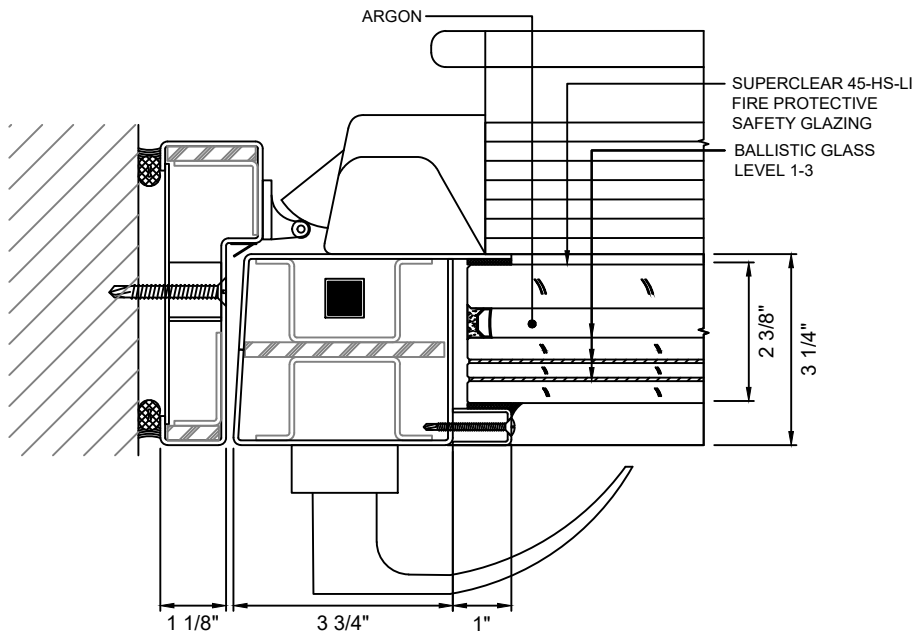

GPX BALLISTIC SERIES DOOR NARROW STYLE

B
4 DOOR JAMB AT LOCK - NARROW STYLE
WITH SUPERCLEAR 45-HS-LI
WITH LEVEL 1-3 BALLISTIC GLASS