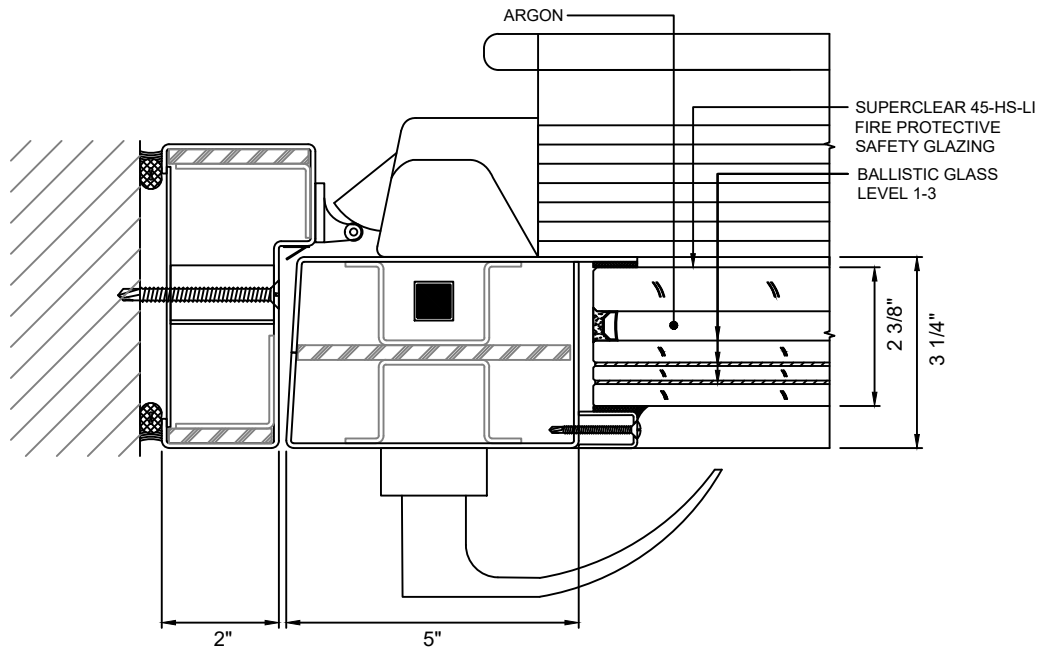

GPX BALLISTIC SERIES

45 MINUTE FIRE PROTECTIVE BALLISTIC DOORS

GPX BALLISTIC SERIES DOOR STANDARD

A
4 DOOR JAMB AT LOCK - STANDARD
WITH SUPERCLEAR 45-HS-LI
WITH LEVEL 1-3 BALLISTIC GLASS