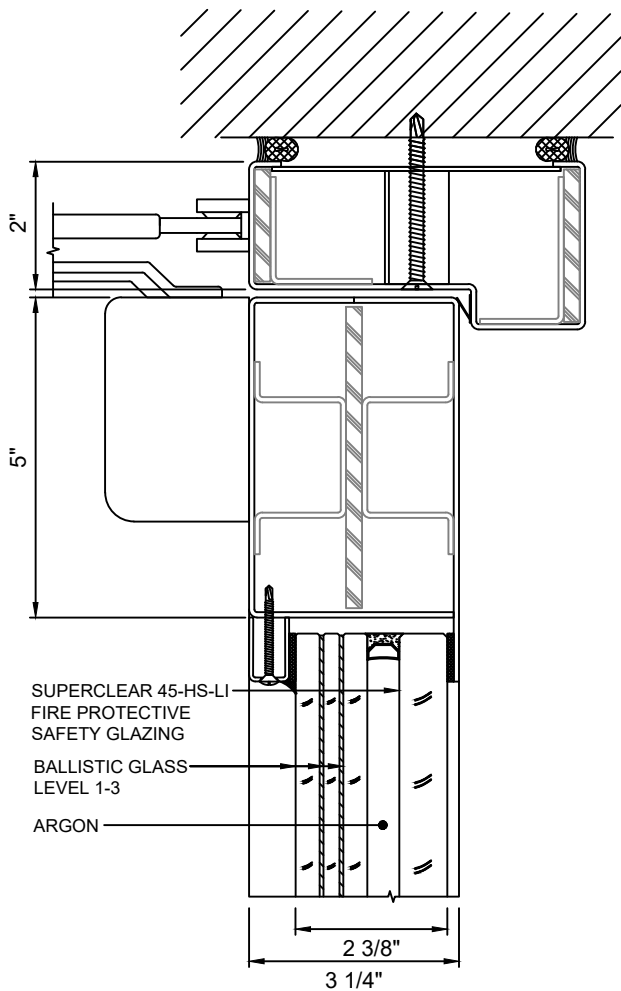

GPX BALLISTIC SERIES

45 MINUTE FIRE PROTECTIVE BALLISTIC DOORS

GPX BALLISTIC SERIES FIRE PROTECTIVE SINGLE DOOR WITH SUPERCLEAR 45-HS-LI

MAX. DOOR OPENING SIZE FOR
SINGLE DOOR: 54 IN. X 120 IN.

GPX BALLISTIC SERIES FIRE PROTECTIVE PAIR DOOR WITH SUPERCLEAR 45-HS-LI

MAX. DOOR OPENING SIZE FOR
PAIR DOOR: 108 IN. X 120 IN.

GPX BALLISTIC SERIES

45 MINUTE FIRE PROTECTIVE BALLISTIC DOORS

GPX BALLISTIC SERIES DOOR STANDARD

GPX BALLISTIC SERIES DOOR NARROW STYLE

A
2 DOOR TOP RAIL - STANDARD
WITH SUPERCLEAR 45-HS-LI
WITH LEVEL 1-3 BALLISTIC GLASS