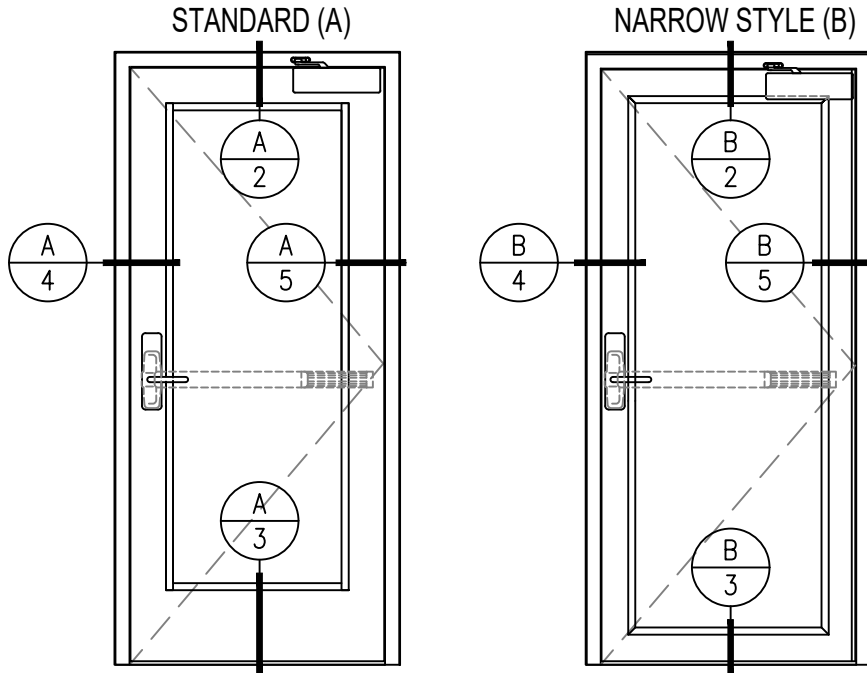

GPX BALLISTIC SERIES

45 MINUTE FIRE PROTECTIVE BALLISTIC DOORS

GPX BALLISTIC SERIES FIRE PROTECTIVE SINGLE DOOR WITH SUPERCLEAR 45-HS-LI

MAX. DOOR OPENING SIZE FOR
SINGLE DOOR: 54 IN. X 120 IN.

GPX BALLISTIC SERIES FIRE PROTECTIVE PAIR DOOR WITH SUPERCLEAR 45-HS-LI

MAX. DOOR OPENING SIZE FOR
PAIR DOOR: 108 IN. X 120 IN.

GPX BALLISTIC SERIES

45 MINUTE FIRE PROTECTIVE BALLISTIC DOORS

GPX BALLISTIC SERIES DOOR STANDARD

GPX BALLISTIC SERIES DOOR NARROW STYLE

A
2 DOOR TOP RAIL - STANDARD
WITH SUPERCLEAR 45-HS-LI
WITH LEVEL 1-3 BALLISTIC GLASS