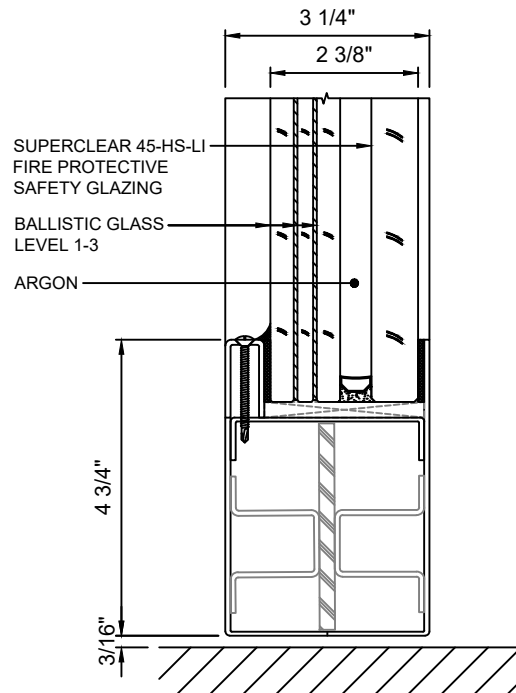

B
3 DOOR BOTTOM RAIL - NARROW
WITH SUPERCLEAR 45-HS-LI
WITH LEVEL 1-3 BALLISTIC GLASS