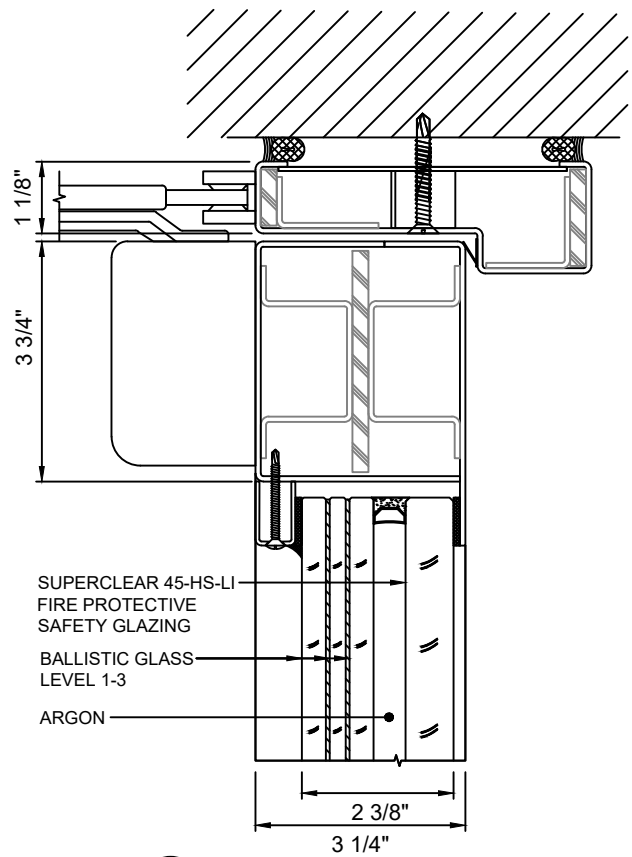

GPX BALLISTIC SERIES

45 MINUTE FIRE PROTECTIVE BALLISTIC DOORS

GPX BALLISTIC SERIES FIRE PROTECTIVE SINGLE DOOR WITH SUPERCLEAR 45-HS-LI

MAX. DOOR OPENING SIZE FOR
SINGLE DOOR: 54 IN. X 120 IN.

GPX BALLISTIC SERIES FIRE PROTECTIVE PAIR DOOR WITH SUPERCLEAR 45-HS-LI

MAX. DOOR OPENING SIZE FOR
PAIR DOOR: 108 IN. X 120 IN.

GPX BALLISTIC SERIES

45 MINUTE FIRE PROTECTIVE BALLISTIC DOORS

GPX BALLISTIC SERIES DOOR STANDARD

GPX BALLISTIC SERIES DOOR NARROW STYLE

A
2 DOOR TOP RAIL - STANDARD
WITH SUPERCLEAR 45-HS-LI
WITH LEVEL 1-3 BALLISTIC GLASS