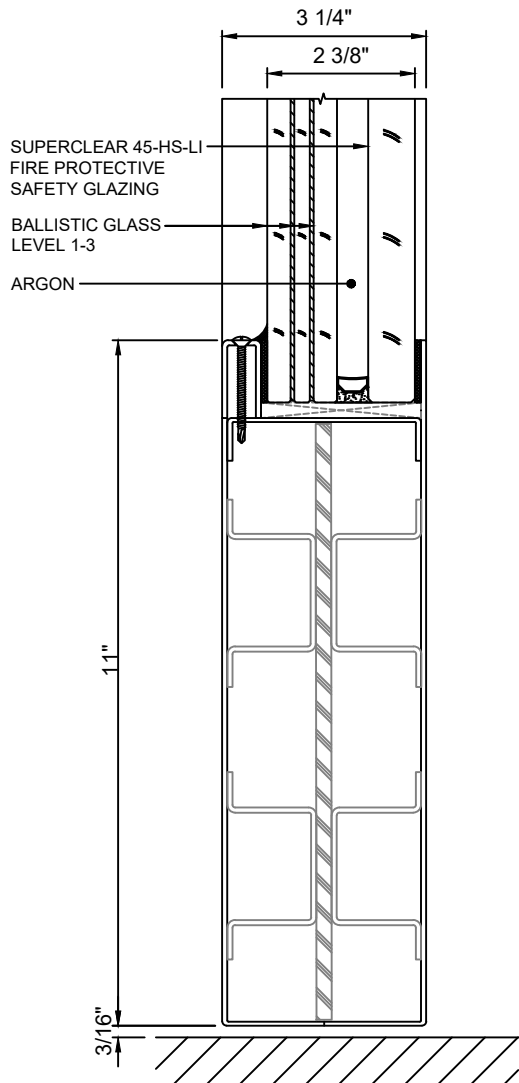

GPX BALLISTIC SERIES

45 MINUTE FIRE PROTECTIVE BALLISTIC DOORS

GPX BALLISTIC SERIES DOOR STANDARD

GPX BALLISTIC SERIES DOOR NARROW STYLE

A
3 DOOR BOTTOM RAIL - STANDARD
WITH SUPERCLEAR 45-HS-LI
WITH LEVEL 1-3 BALLISTIC GLASS