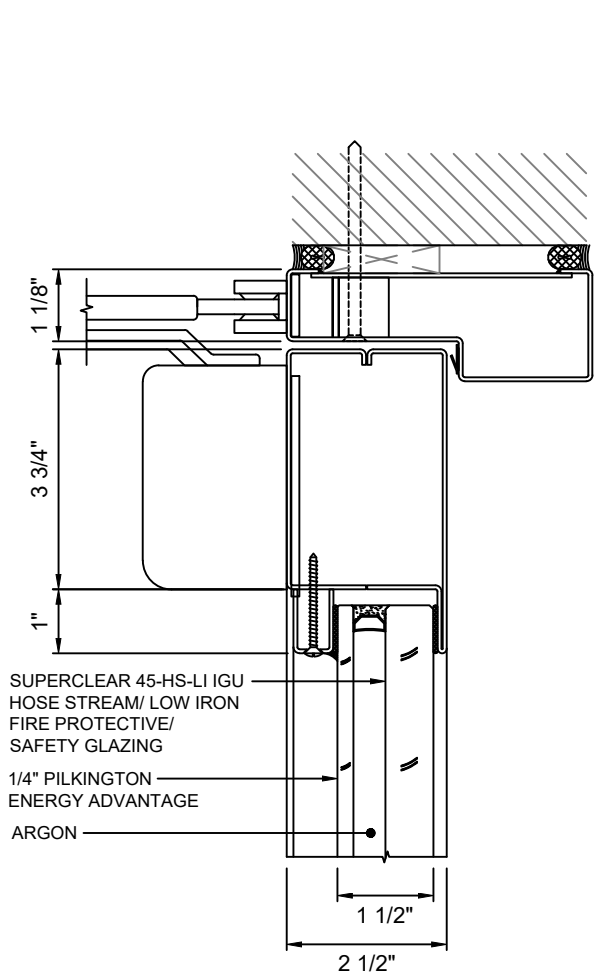

GPX BUILDERS SERIES

45 MINUTE FIRE PROTECTIVE DOORS

GPX BUILDERS SERIES STANDARD

GPX BUILDERS SERIES NARROW STYLE

A
2 DOOR TOP RAIL - STANDARD
WITH SUPERCLEAR 45-HS-LI IGU

B
2 DOOR TOP RAIL - NARROW STYLE
WITH SUPERCLEAR 45-HS-LI IGU