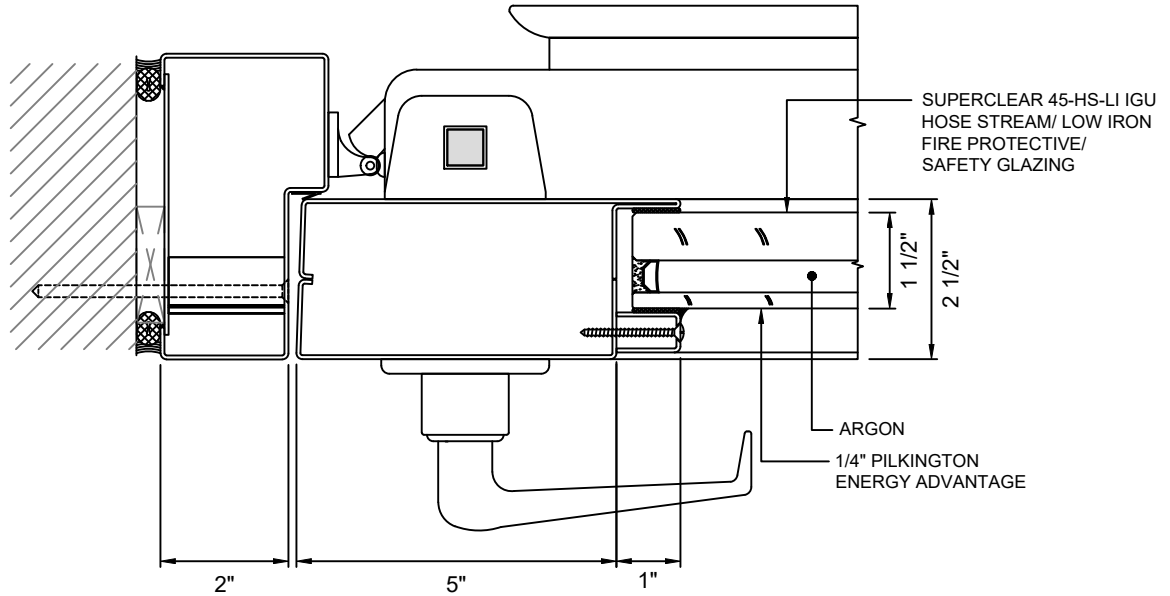

GPX BUILDERS SERIES STANDARD

A
4 DOOR JAMB AT LOCK - STANDARD
WITH SUPERCLEAR 45-HS-LI IGU

GPX BUILDERS SERIES NARROW STYLE

B
4 DOOR JAMB AT LOCK - NARROW STYLE
WITH SUPERCLEAR 45-HS-LI IGU

GPX BUILDERS SERIES