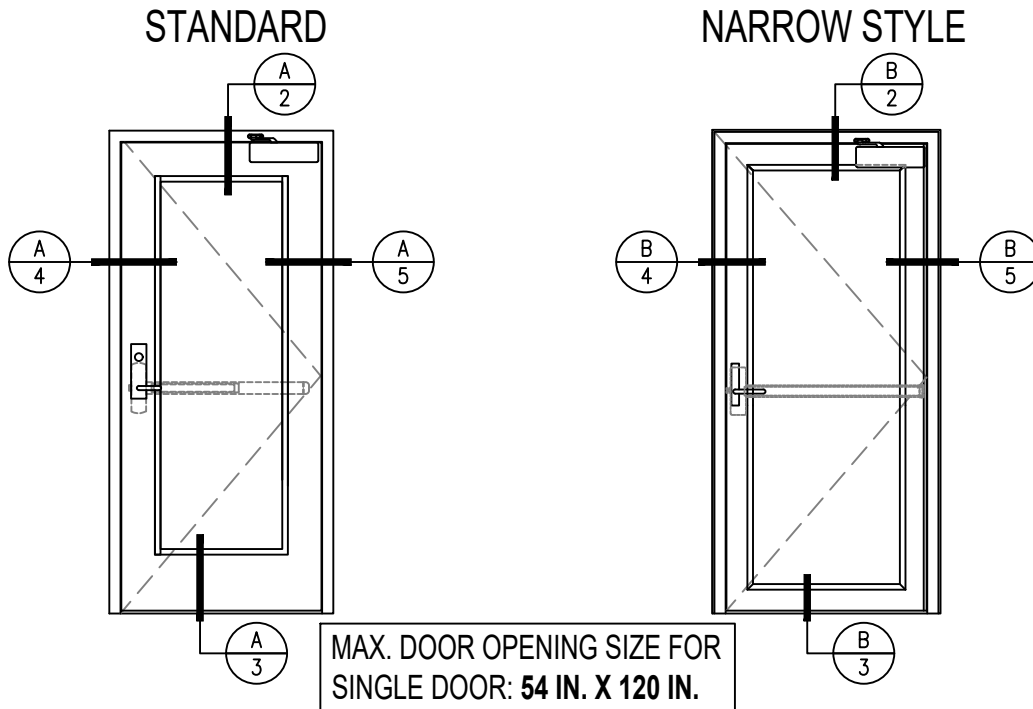

GPX BUILDERS SERIES

45 MINUTE FIRE PROTECTIVE DOORS

GPX BUILDERS SERIES FIRE PROTECTIVE SINGLE DOOR WITH **SUPERCLEAR 45-HS-LI IGU**
HOSE STREAM LOW IRON GLAZING

GPX BUILDERS SERIES FIRE PROTECTIVE PAIR DOOR WITH **SUPERCLEAR 45-HS-LI IGU**
HOSE STREAM LOW IRON GLAZING