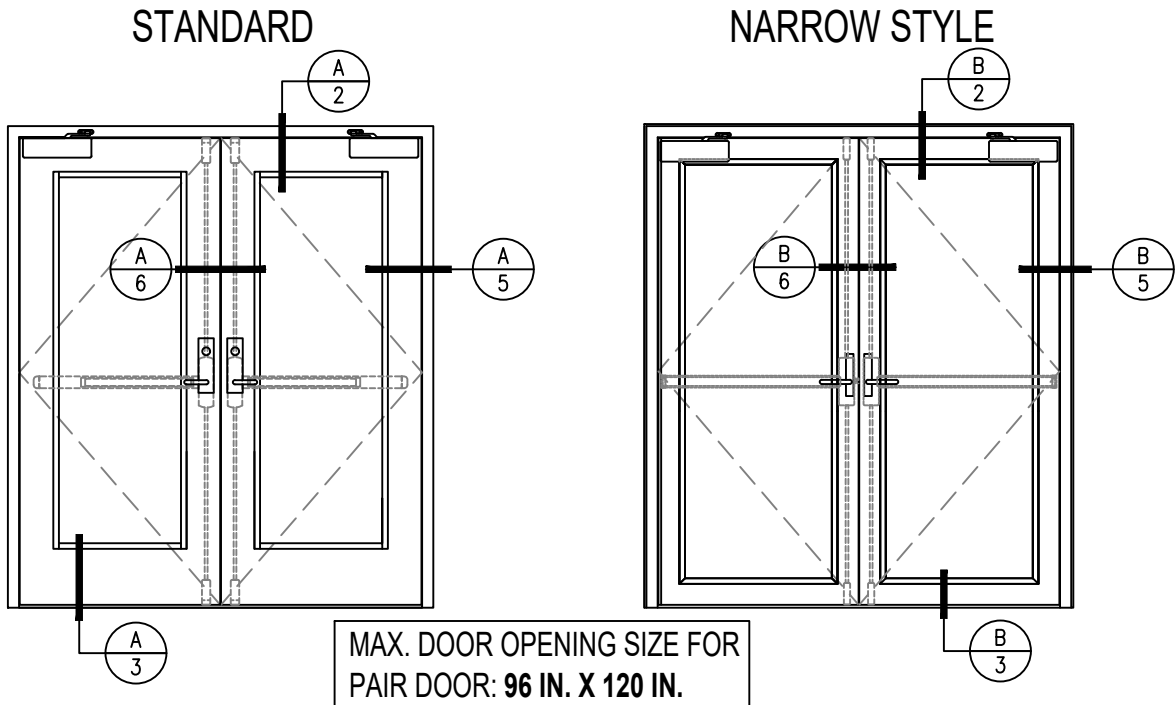

GPX BUILDERS SERIES

45 MINUTE FIRE PROTECTIVE DOORS

GPX BUILDERS SERIES FIRE PROTECTIVE SINGLE DOOR WITH **SUPERCLEAR 45-HS-LI IGU**
HOSE STREAM LOW IRON GLAZING

GPX BUILDERS SERIES FIRE PROTECTIVE PAIR DOOR WITH **SUPERCLEAR 45-HS-LI IGU**
HOSE STREAM LOW IRON GLAZING