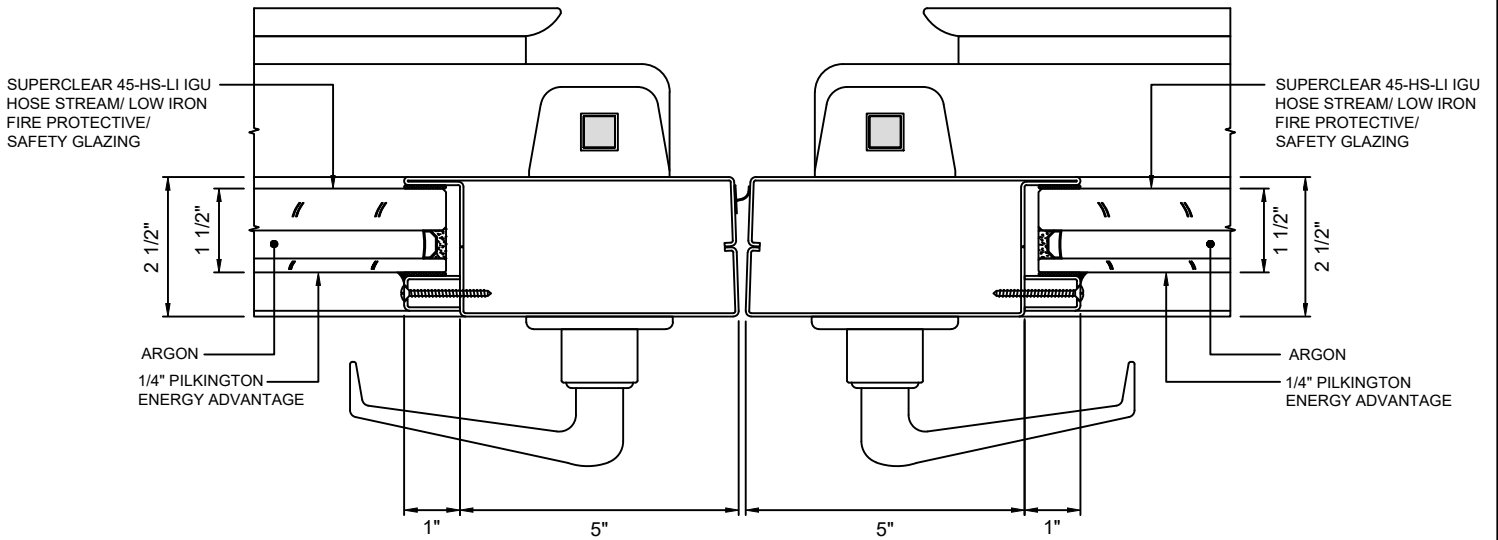

GPX BUILDERS SERIES

45 MINUTE FIRE PROTECTIVE DOORS

GPX BUILDERS SERIES STANDARD

(A) MEETING STILES - STANDARD
6 WITH SUPERCLEAR 45-HS-LI IGU