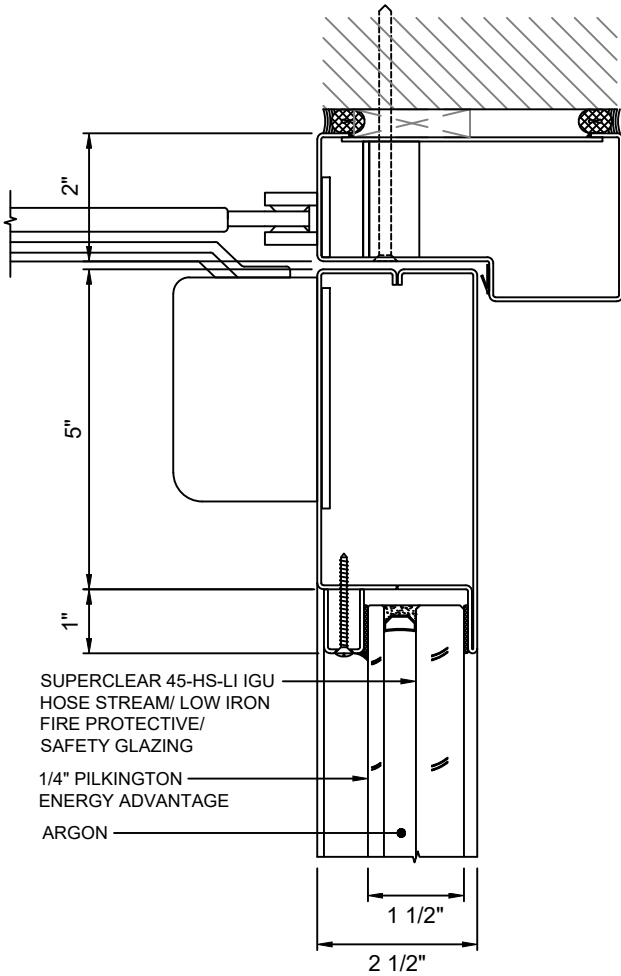

GPX BUILDERS SERIES

45 MINUTE FIRE PROTECTIVE DOORS

GPX BUILDERS SERIES STANDARD

GPX BUILDERS SERIES NARROW STYLE

A
2 DOOR TOP RAIL - STANDARD
WITH SUPERCLEAR 45-HS-LI IGU