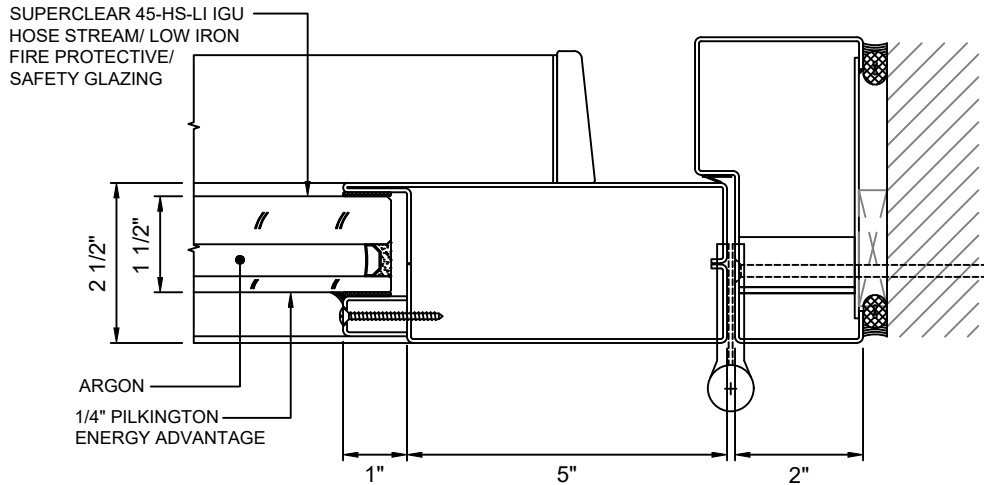

GPX BUILDERS SERIES

45 MINUTE FIRE PROTECTIVE DOORS

GPX BUILDERS SERIES STANDARD

(A)
5 DOOR JAMB AT HINGE - STANDARD
WITH SUPERCLEAR 45-HS-LI IGU