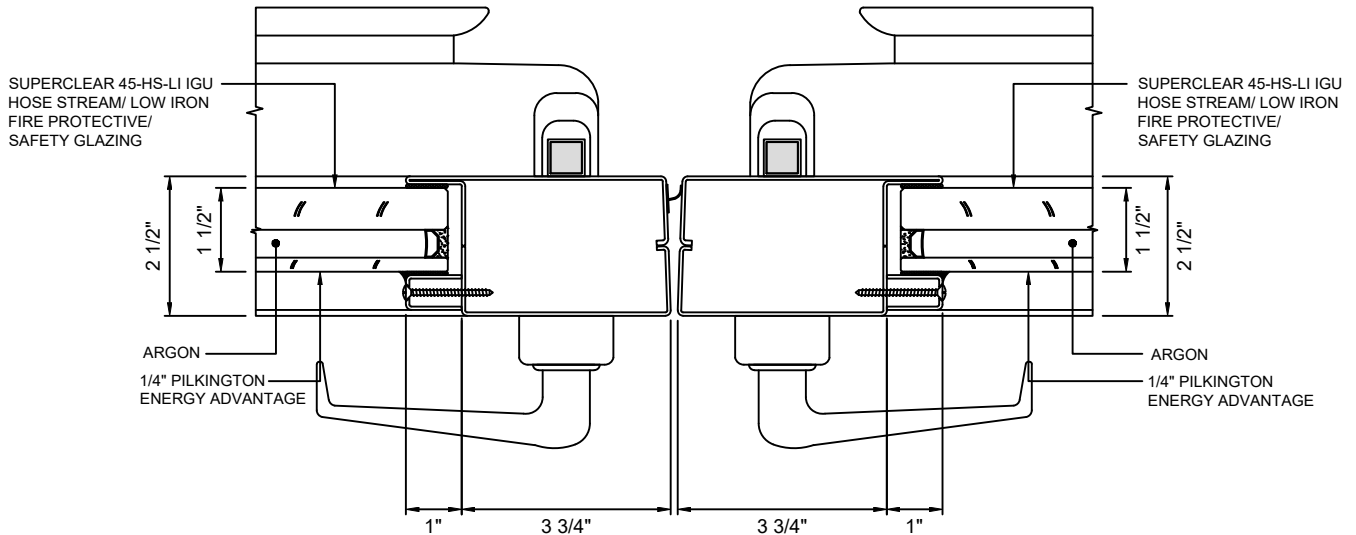

GPX BUILDERS SERIES

45 MINUTE FIRE PROTECTIVE DOORS

GPX BUILDERS SERIES STANDARD

(A) MEETING STILES - STANDARD
6 WITH SUPERCLEAR 45-HS-LI IGU

GPX BUILDERS SERIES NARROW STYLE

(B) MEETING STILES - NARROW STYLE
6 WITH SUPERCLEAR 45-HS-LI IGU