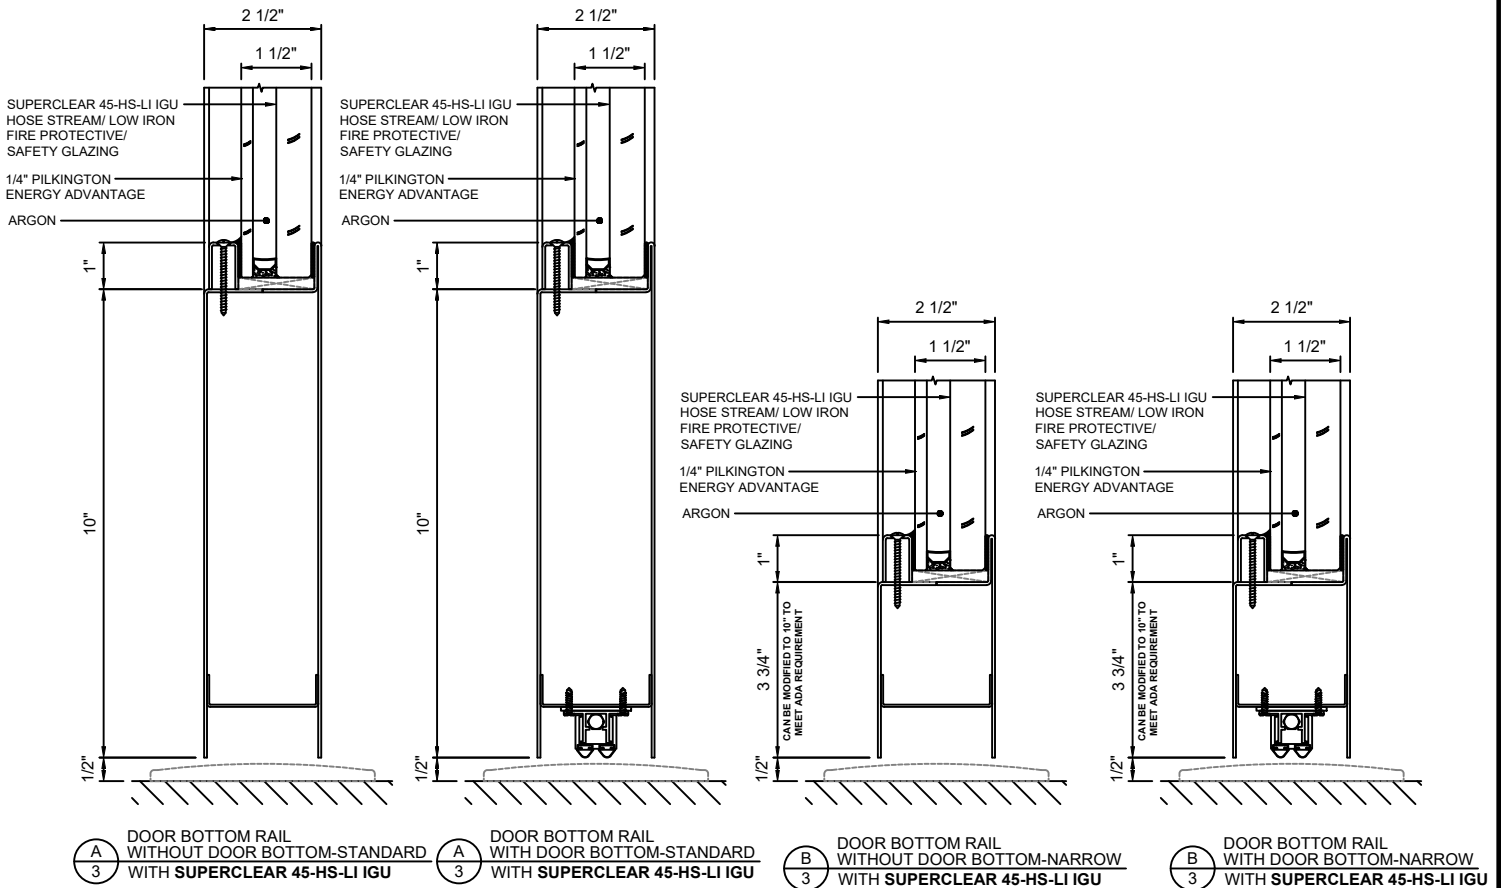

GPX BUILDERS SERIES

45 MINUTE FIRE PROTECTIVE DOORS

GPX BUILDERS SERIES STANDARD WITH & WITHOUT DOOR BOTTOM

GPX BUILDERS SERIES NARROW STYLE WITH & WITHOUT DOOR BOTTOM