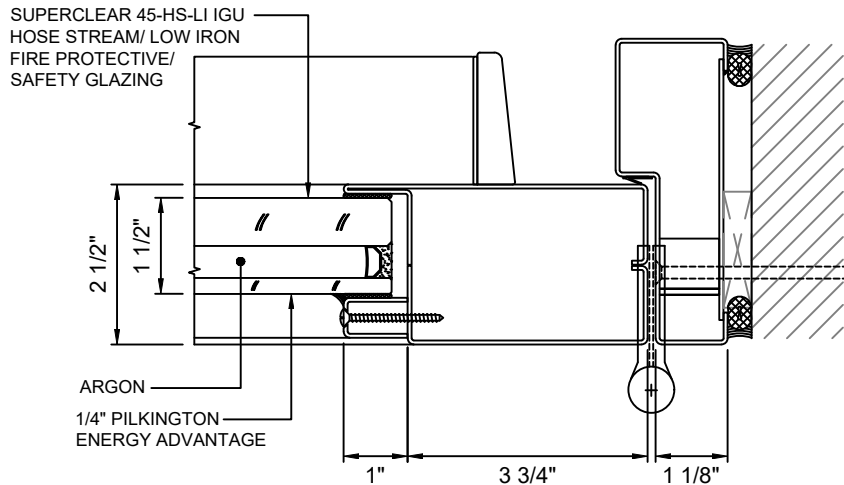

GPX BUILDERS SERIES NARROW STYLE

(B)
5 DOOR JAMB AT HINGE - NARROW STYLE
WITH SUPERCLEAR 45-HS-LI IGU