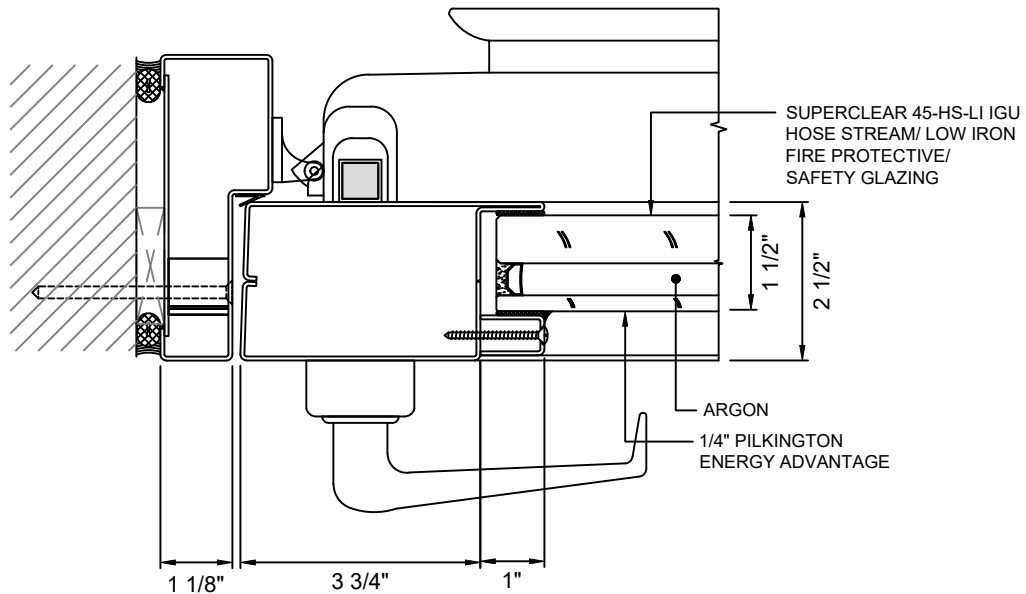

GPX BUILDERS SERIES STANDARD

A
4 DOOR JAMB AT LOCK - STANDARD
WITH SUPERCLEAR 45-HS-LI IGU

GPX BUILDERS SERIES NARROW STYLE

B
4 DOOR JAMB AT LOCK - NARROW STYLE
WITH SUPERCLEAR 45-HS-LI IGU

GPX BUILDERS SERIES