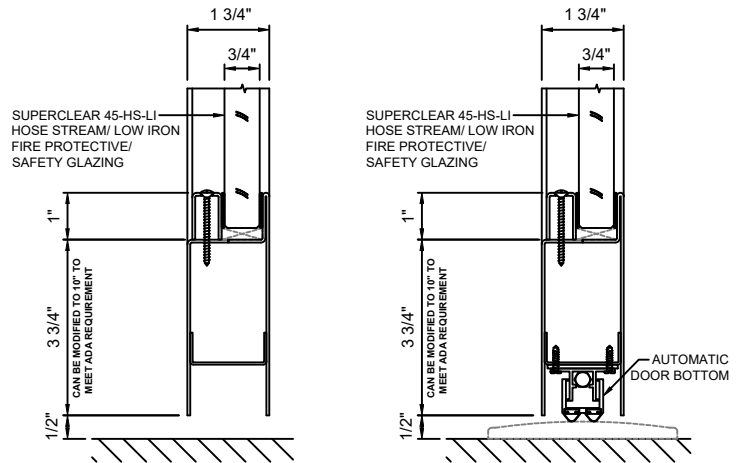

GPX BUILDERS SERIES

45 MINUTE FIRE PROTECTIVE DOORS

GPX BUILDERS SERIES STANDARD WITH & WITHOUT THRESHOLD

GPX BUILDERS SERIES NARROW STYLE WITH & WITHOUT THRESHOLD

B
3 DOOR BOTTOM RAIL
WITHOUT THRESHOLD - NARROW STYLE
WITH SUPERCLEAR 45-HS-LI

B
3 DOOR BOTTOM RAIL
WITH THRESHOLD - NARROW STYLE
WITH SUPERCLEAR 45-HS-LI