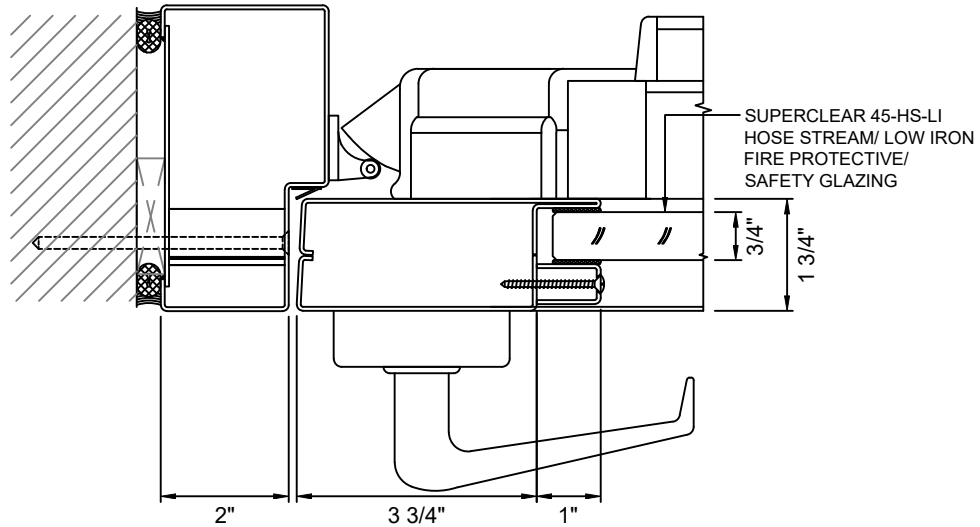

GPX BUILDERS SERIES

45 MINUTE FIRE PROTECTIVE DOORS

GPX BUILDERS SERIES STANDARD

A
4 DOOR JAMB AT LOCK - STANDARD
WITH **SUPERCLEAR 45-HS-LI**

GPX BUILDERS SERIES NARROW STYLE

B
4 DOOR JAMB AT LOCK - NARROW STYLE
WITH **SUPERCLEAR 45-HS-LI**