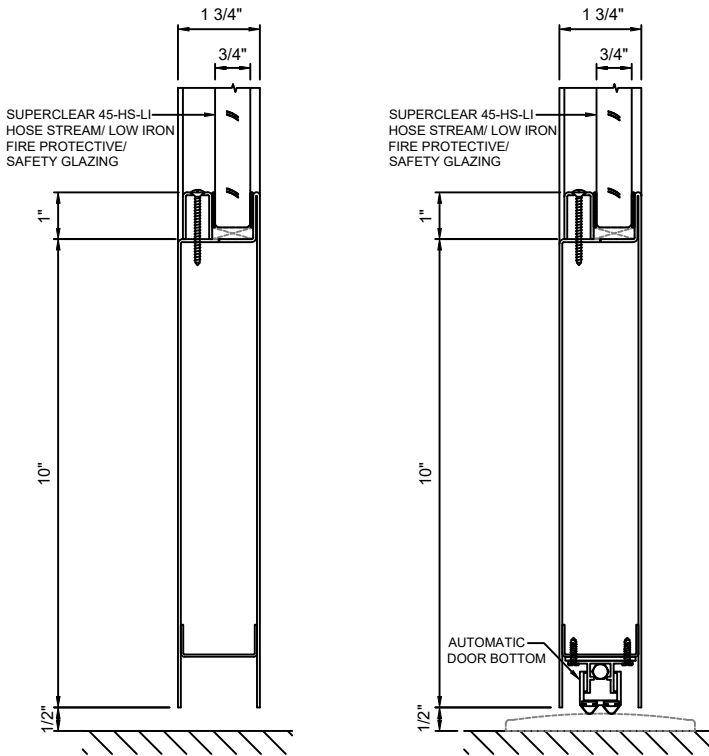

GPX BUILDERS SERIES

45 MINUTE FIRE PROTECTIVE DOORS

GPX BUILDERS SERIES STANDARD WITH & WITHOUT THRESHOLD

GPX BUILDERS SERIES NARROW STYLE WITH & WITHOUT THRESHOLD

A
3 DOOR BOTTOM RAIL
WITHOUT THRESHOLD - STANDARD
WITH SUPERCLEAR 45-HS-LI

A
3 DOOR BOTTOM RAIL
WITH THRESHOLD - STANDARD
WITH SUPERCLEAR 45-HS-LI