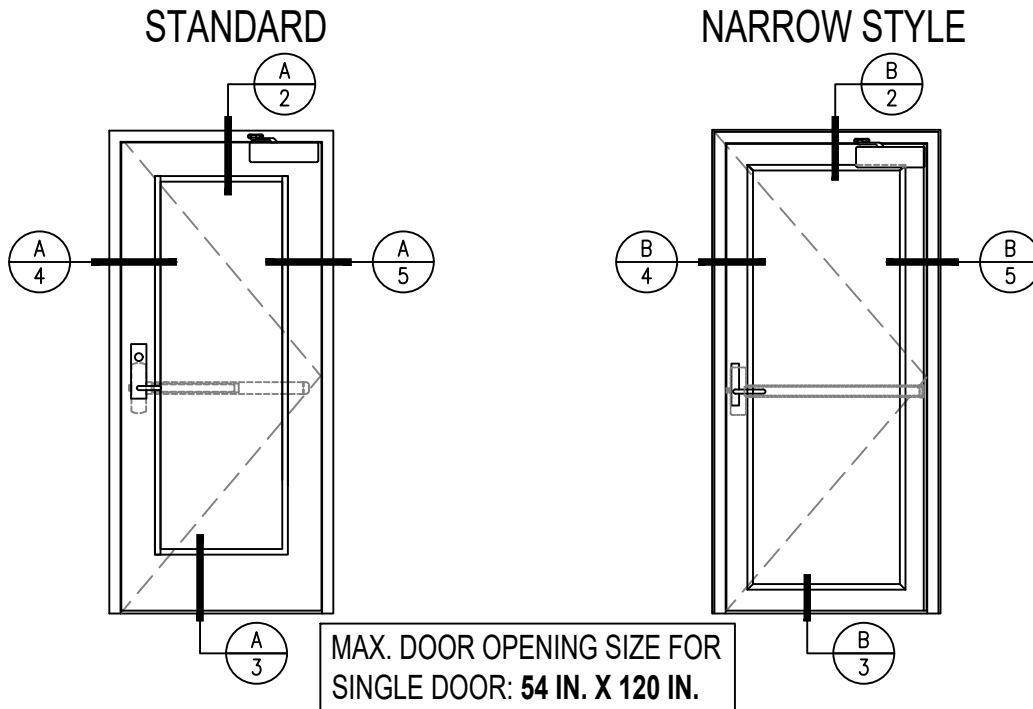

GPX BUILDERS SERIES

45 MINUTE FIRE PROTECTIVE DOORS

GPX BUILDERS SERIES FIRE PROTECTIVE SINGLE DOOR WITH **SUPERCLEAR 45-HS-LI**
HOSE STREAM LOW IRON GLAZING

GPX BUILDERS SERIES FIRE PROTECTIVE PAIR DOOR WITH **SUPERCLEAR 45-HS-LI**
HOSE STREAM LOW IRON GLAZING