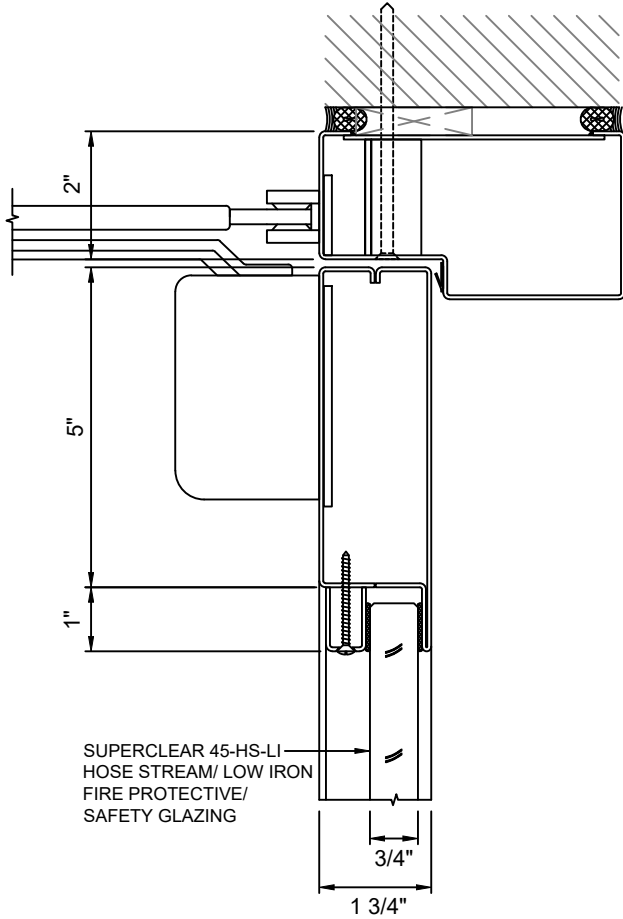

GPX BUILDERS SERIES

45 MINUTE FIRE PROTECTIVE DOORS

GPX BUILDERS SERIES STANDARD

A
DOOR TOP RAIL - STANDARD
WITH **SUPERCLEAR 45-HS-LI**