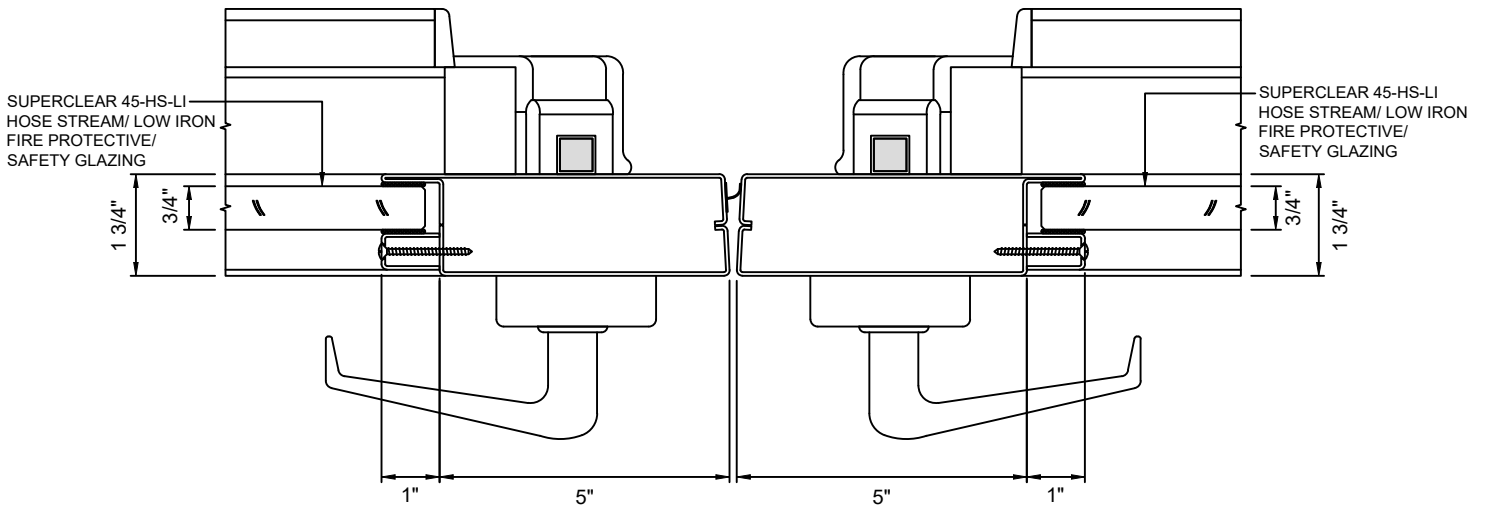

GPX BUILDERS SERIES

45 MINUTE FIRE PROTECTIVE DOORS

GPX BUILDERS SERIES STANDARD

(A) MEETING STILES - STANDARD
WITH SUPERCLEAR 45-HS-LI