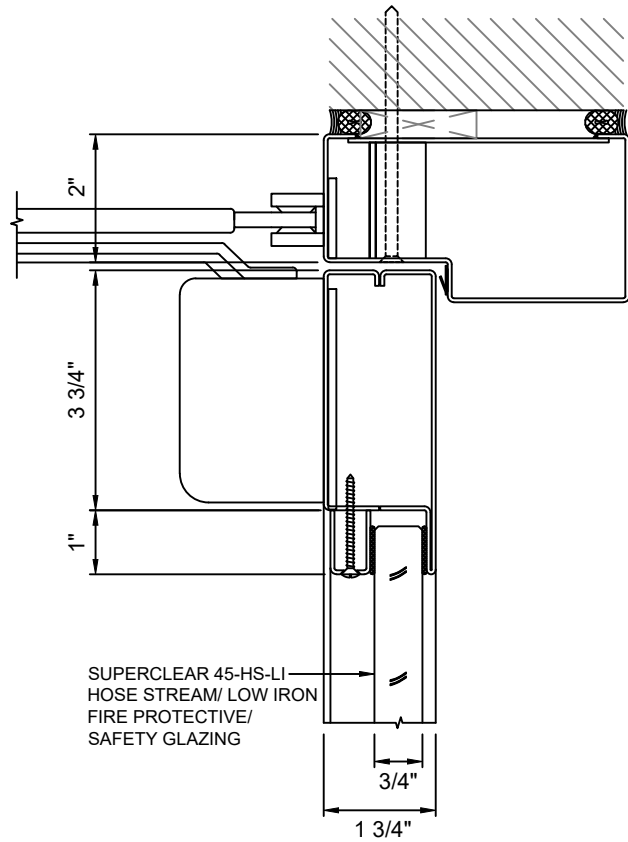

GPX BUILDERS SERIES

45 MINUTE FIRE PROTECTIVE DOORS

GPX BUILDERS SERIES STANDARD

A
DOOR TOP RAIL - STANDARD
WITH **SUPERCLEAR 45-HS-LI**

GPX BUILDERS SERIES NARROW STYLE

B
DOOR TOP RAIL - NARROW STYLE
WITH **SUPERCLEAR 45-HS-LI**