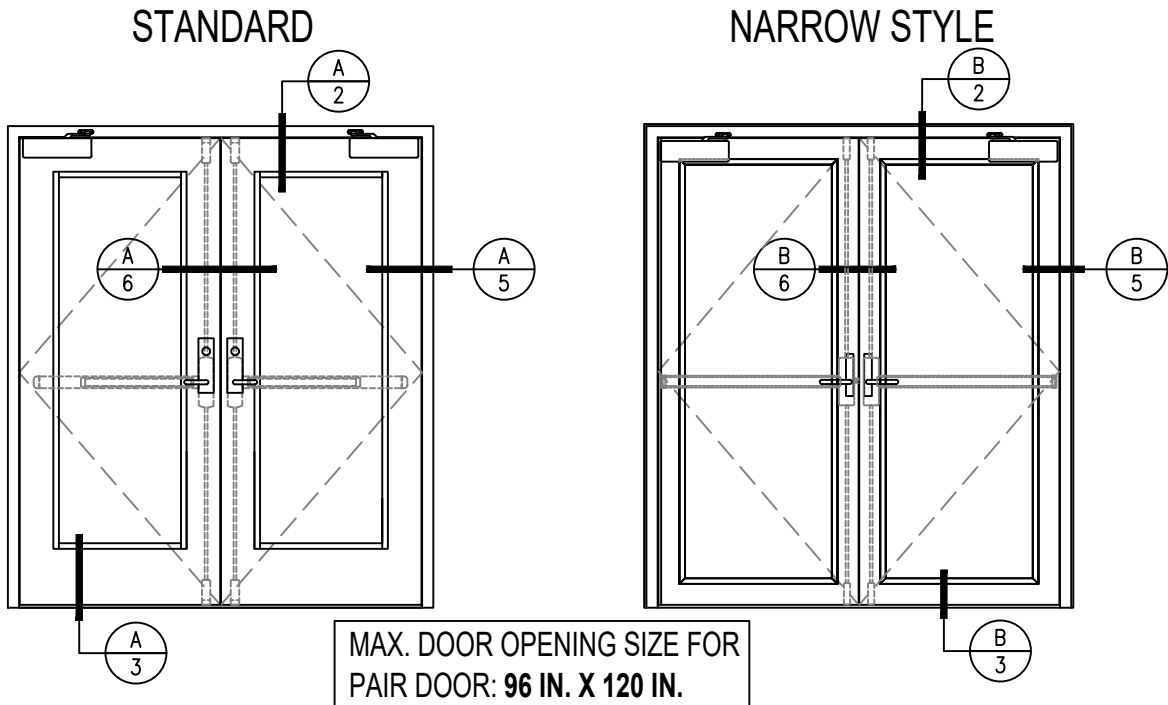

GPX BUILDERS SERIES

45 MINUTE FIRE PROTECTIVE DOORS

GPX BUILDERS SERIES FIRE PROTECTIVE SINGLE DOOR WITH **SUPERCLEAR 45-HS-LI**
HOSE STREAM LOW IRON GLAZING

GPX BUILDERS SERIES FIRE PROTECTIVE PAIR DOOR WITH **SUPERCLEAR 45-HS-LI**
HOSE STREAM LOW IRON GLAZING