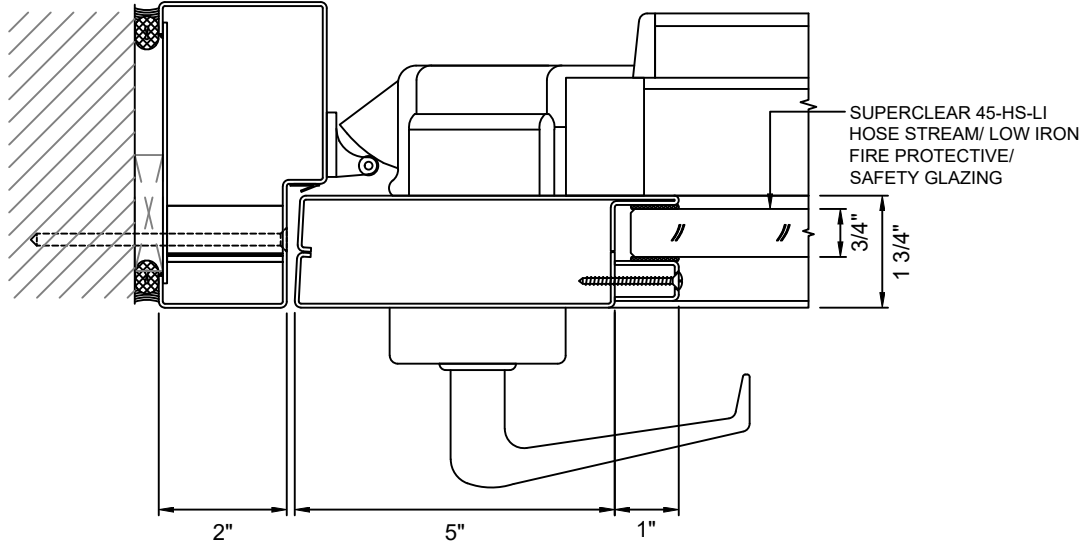

GPX BUILDERS SERIES

45 MINUTE FIRE PROTECTIVE DOORS

GPX BUILDERS SERIES STANDARD

A
4 DOOR JAMB AT LOCK - STANDARD
WITH **SUPERCLEAR 45-HS-LI**