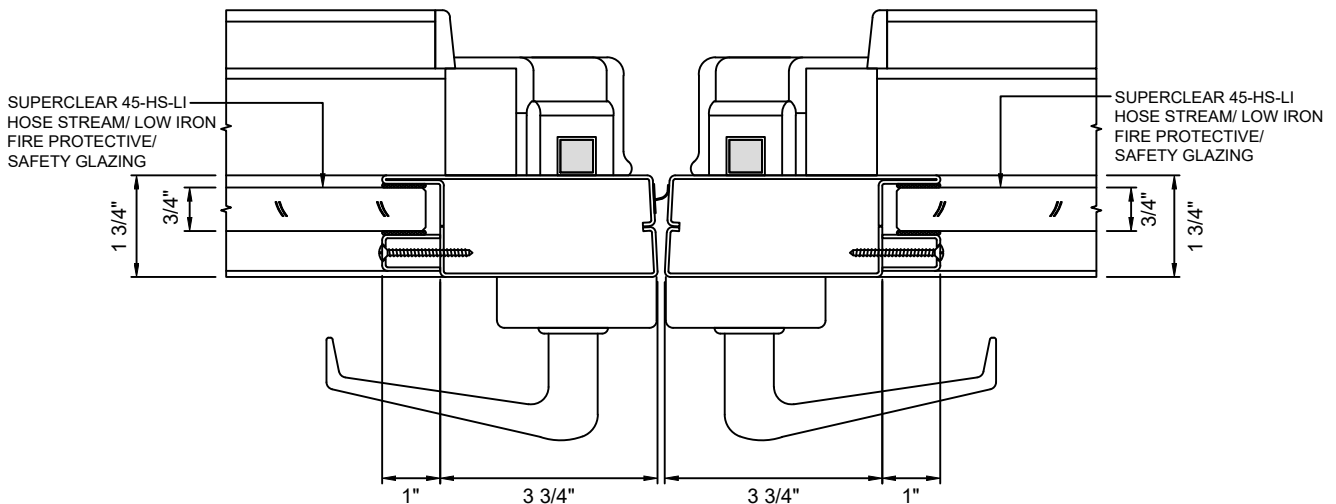

GPX BUILDERS SERIES

45 MINUTE FIRE PROTECTIVE DOORS

GPX BUILDERS SERIES STANDARD

(A) MEETING STILES - STANDARD
WITH SUPERCLEAR 45-HS-LI

GPX BUILDERS SERIES NARROW STYLE

(B) MEETING STILES - NARROW STYLE
WITH SUPERCLEAR 45-HS-LI