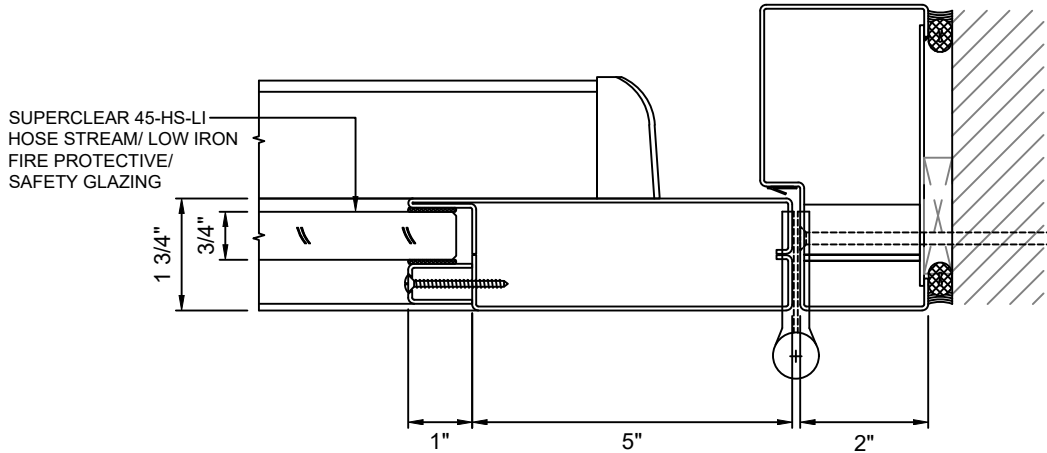

GPX BUILDERS SERIES

45 MINUTE FIRE PROTECTIVE DOORS

GPX BUILDERS SERIES STANDARD

(A) DOOR JAMB AT HINGE - STANDARD
5 WITH **SUPERCLEAR 45-HS-LI**