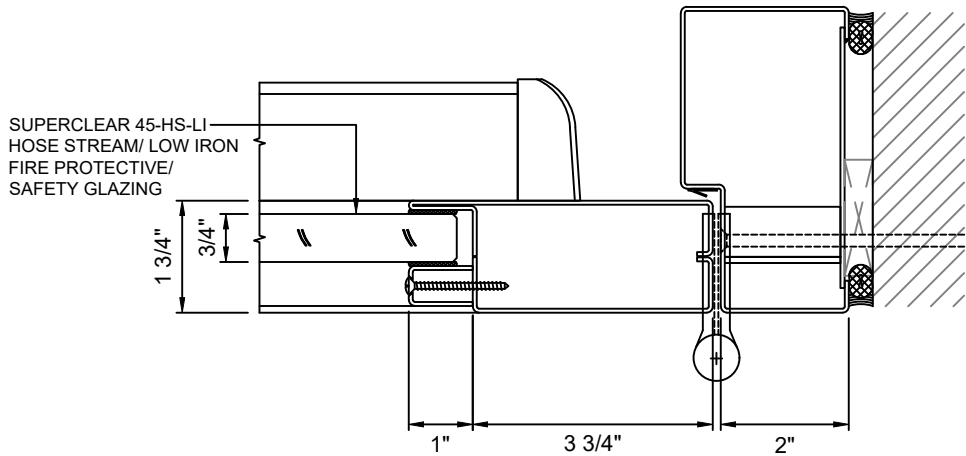

GPX BUILDERS SERIES

45 MINUTE FIRE PROTECTIVE DOORS

GPX BUILDERS SERIES STANDARD

(A) DOOR JAMB AT HINGE - STANDARD
5 WITH **SUPERCLEAR 45-HS-LI**

GPX BUILDERS SERIES NARROW STYLE

(B) DOOR JAMB AT HINGE - NARROW STYLE
5 WITH **SUPERCLEAR 45-HS-LI**