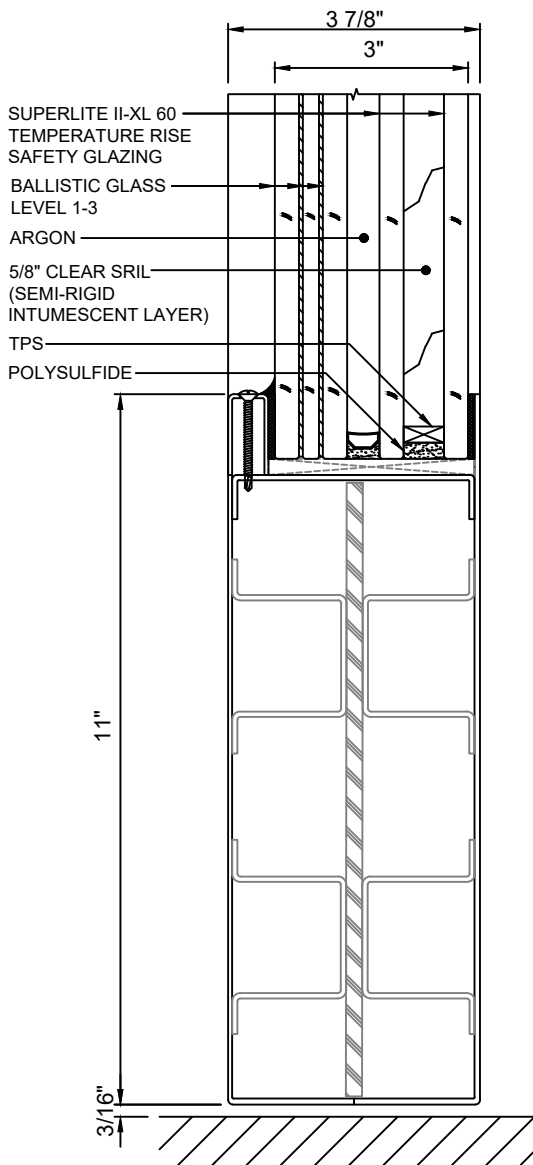

GPX BALLISTIC SERIES

60 MINUTE TEMPERATURE RISE BALLISTIC DOORS

GPX BALLISTIC SERIES DOOR STANDARD

GPX BALLISTIC SERIES DOOR NARROW STYLE

A
3 DOOR BOTTOM RAIL - STANDARD
WITH SUPERLITE II-XL 60
WITH LEVEL 1-3 BALLISTIC GLASS