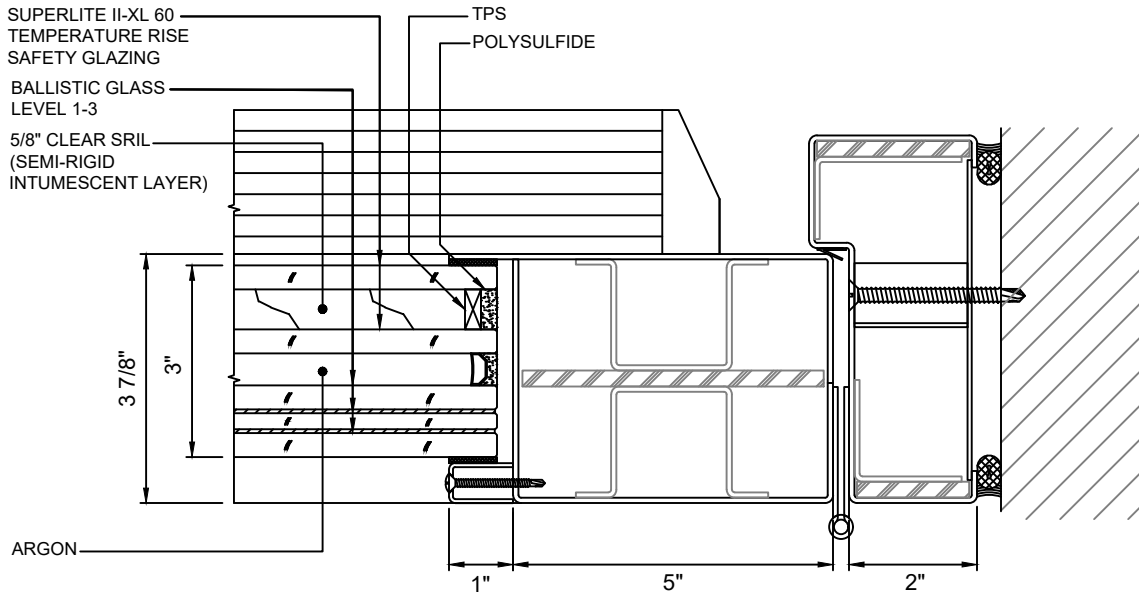

GPX BALLISTIC SERIES

60 MINUTE TEMPERATURE RISE BALLISTIC DOORS

GPX BALLISTIC SERIES DOOR STANDARD

A DOOR JAMB AT HINGE - STANDARD
5 WITH SUPERLITE II-XL 60
WITH LEVEL 1-3 BALLISTIC GLASS