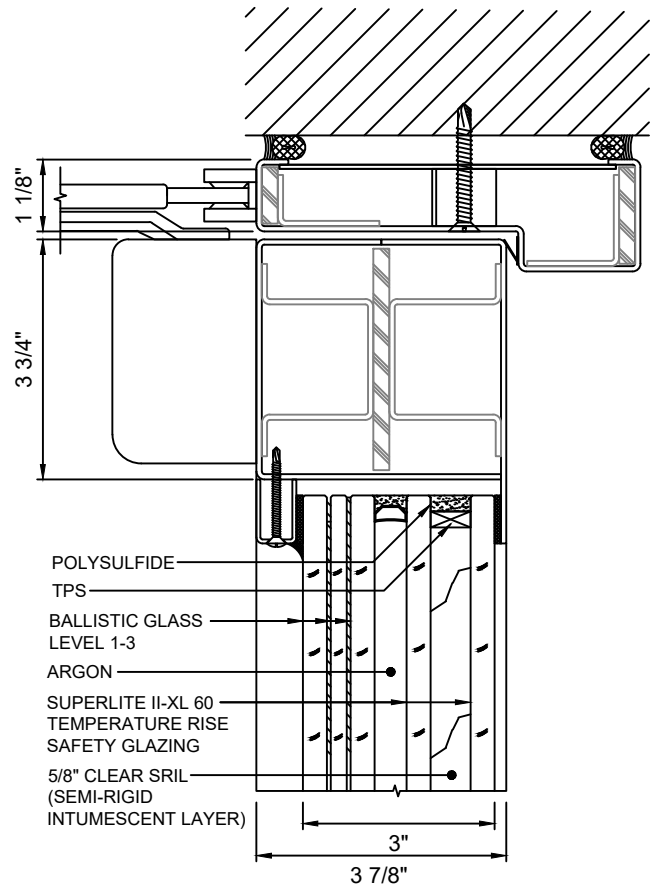

GPX BALLISTIC SERIES

60 MINUTE TEMPERATURE RISE BALLISTIC DOORS

GPX BALLISTIC SERIES TEMPERATURE RISE SINGLE DOOR WITH SUPERLITE II-XL 60

MAX. DOOR OPENING SIZE FOR SINGLE DOOR: 54 IN. X 120 IN.

GPX BALLISTIC SERIES TEMPERATURE RISE PAIR DOOR WITH SUPERLITE II-XL 60

MAX. DOOR OPENING SIZE FOR PAIR DOOR: 108 IN. X 120 IN.

GPX BALLISTIC SERIES

60 MINUTE TEMPERATURE RISE BALLISTIC DOORS

GPX BALLISTIC SERIES DOOR STANDARD

GPX BALLISTIC SERIES DOOR NARROW STYLE

A DOOR TOP RAIL - STANDARD
2 WITH SUPERLITE II-XL 60
 WITH LEVEL 1-3 BALLISTIC GLASS