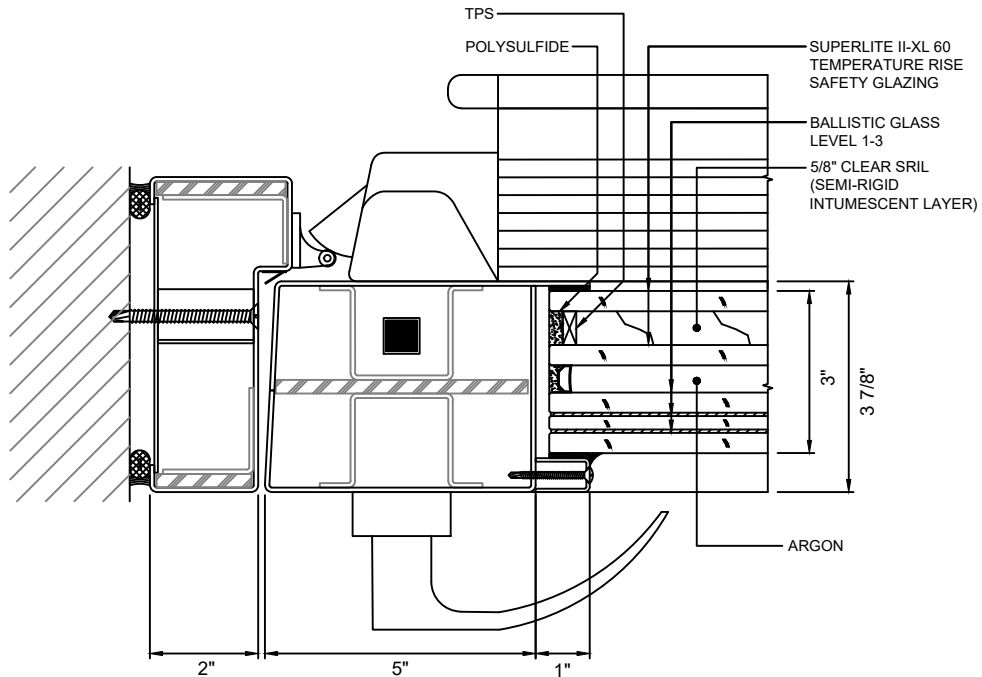

GPX BALLISTIC SERIES

60 MINUTE TEMPERATURE RISE BALLISTIC DOORS

GPX BALLISTIC SERIES DOOR STANDARD

(A)
4 DOOR JAMB AT LOCK - STANDARD
WITH SUPERLITE II-XL 60
WITH LEVEL 1-3 BALLISTIC GLASS