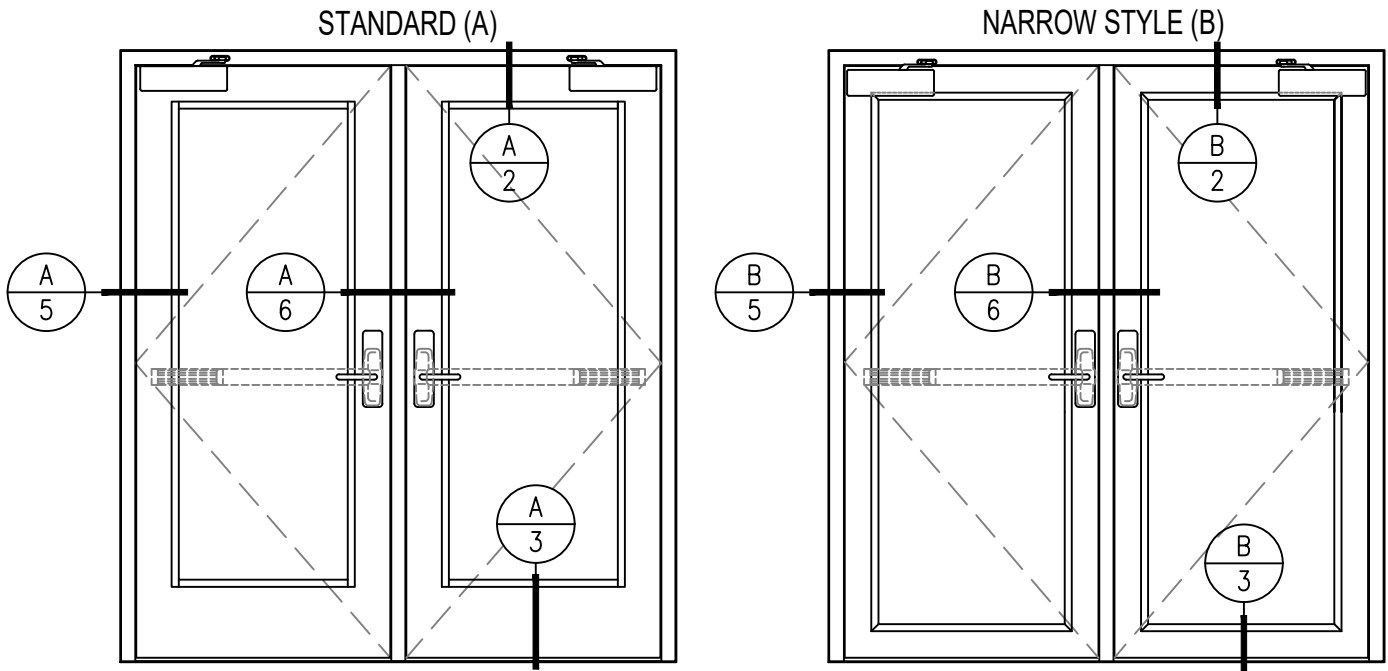

GPX BALLISTIC SERIES

60 MINUTE TEMPERATURE RISE BALLISTIC DOORS

GPX BALLISTIC SERIES TEMPERATURE RISE SINGLE DOOR WITH SUPERLITE II-XL 60

MAX. DOOR OPENING SIZE FOR SINGLE DOOR: 54 IN. X 120 IN.

GPX BALLISTIC SERIES TEMPERATURE RISE PAIR DOOR WITH SUPERLITE II-XL 60

MAX. DOOR OPENING SIZE FOR PAIR DOOR: 108 IN. X 120 IN.

GPX BALLISTIC SERIES

60 MINUTE TEMPERATURE RISE BALLISTIC DOORS

GPX BALLISTIC SERIES DOOR STANDARD

GPX BALLISTIC SERIES DOOR NARROW STYLE

A DOOR TOP RAIL - STANDARD
2 WITH SUPERLITE II-XL 60
 WITH LEVEL 1-3 BALLISTIC GLASS