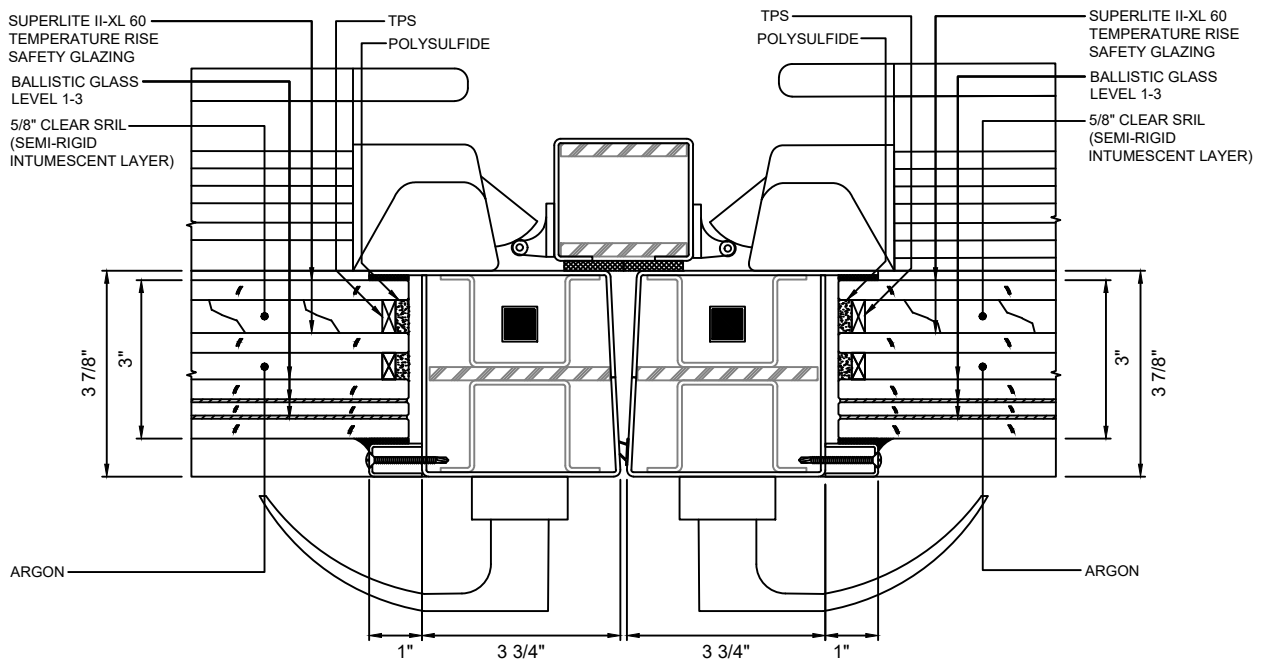

GPX BALLISTIC SERIES DOOR NARROW STYLE

B MEETING STILES - NARROW STYLE
6 WITH SUPERLITE II-XL 60
WITH LEVEL 1-3 BALLISTIC GLASS