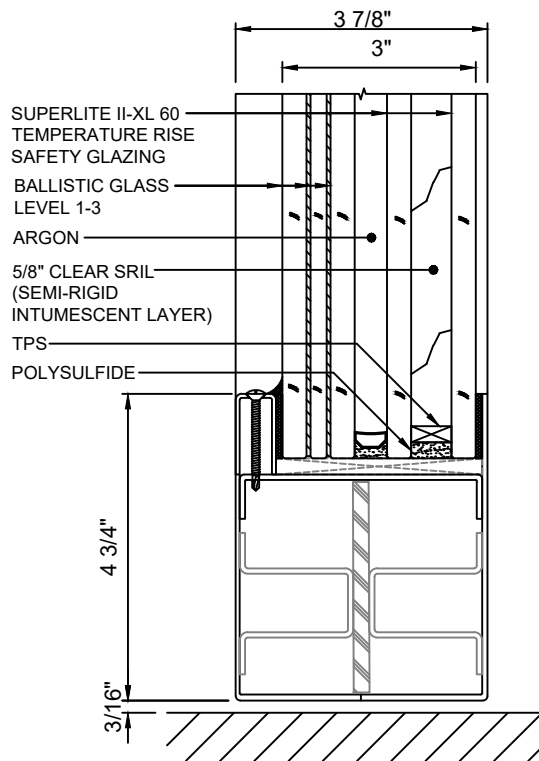

B
3 DOOR BOTTOM RAIL - NARROW STYLE
WITH SUPERLITE II-XL 60
WITH LEVEL 1-3 BALLISTIC GLASS