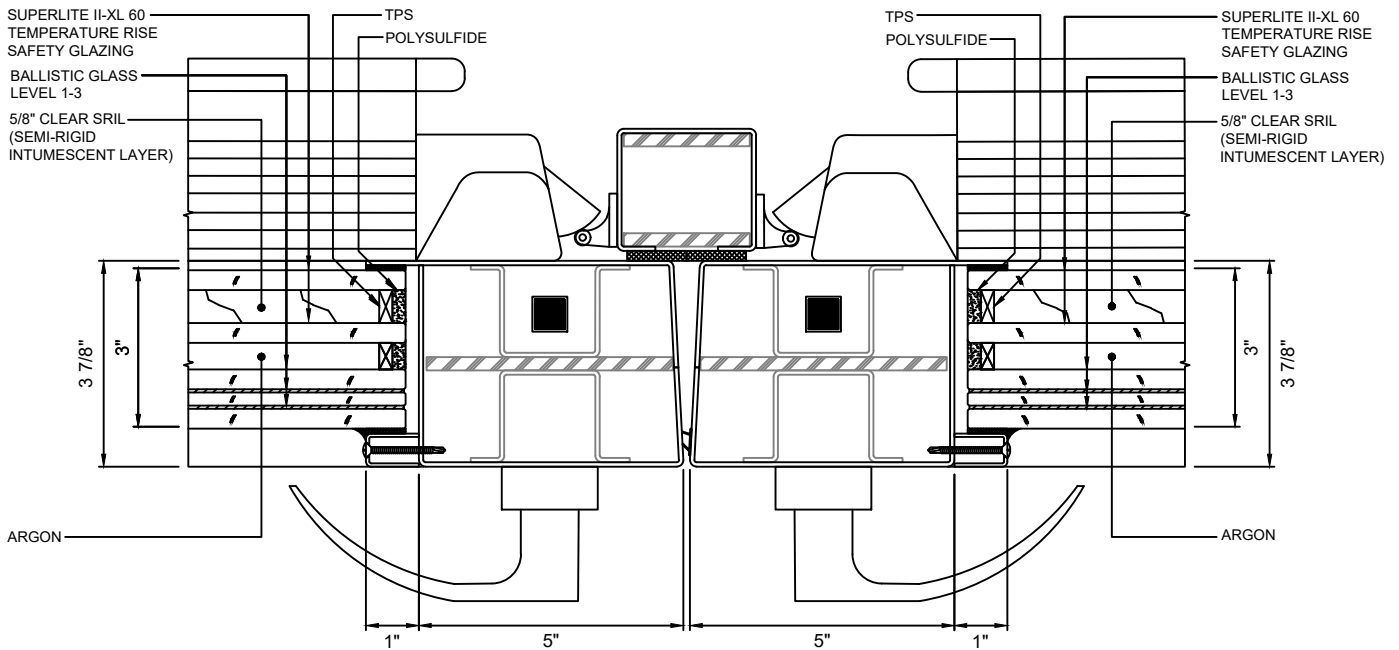

GPX BALLISTIC SERIES

60 MINUTE TEMPERATURE RISE BALLISTIC DOORS

GPX BALLISTIC SERIES DOOR STANDARD

A MEETING STILES - STANDARD
6 WITH SUPERLITE II-XL 60
WITH LEVEL 1-3 BALLISTIC GLASS