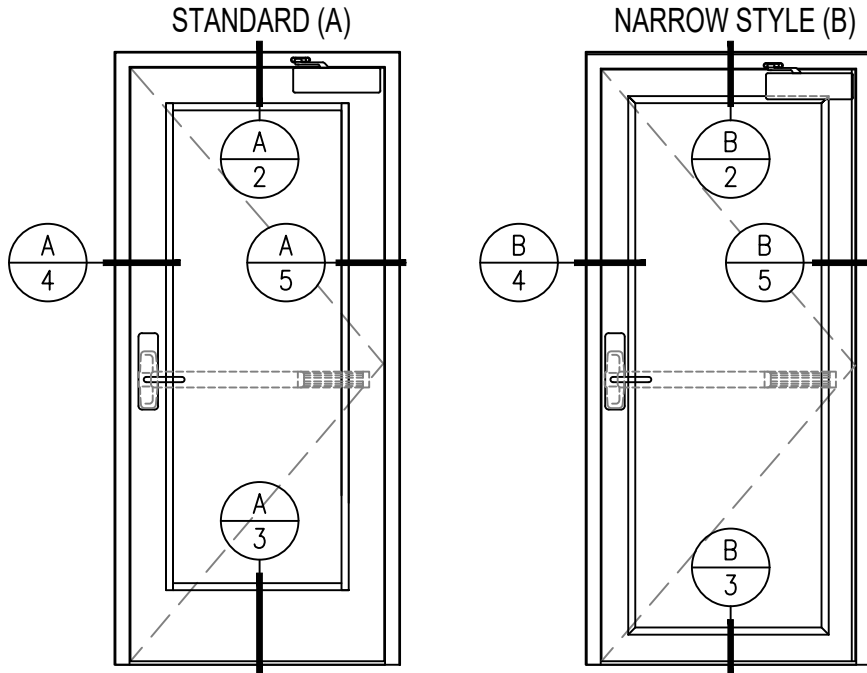

GPX BALLISTIC SERIES

60 MINUTE TEMPERATURE RISE BALLISTIC DOORS

GPX BALLISTIC SERIES TEMPERATURE RISE SINGLE DOOR WITH SUPERLITE II-XL 60

MAX. DOOR OPENING SIZE FOR SINGLE DOOR: 54 IN. X 120 IN.

GPX BALLISTIC SERIES TEMPERATURE RISE PAIR DOOR WITH SUPERLITE II-XL 60

MAX. DOOR OPENING SIZE FOR PAIR DOOR: 108 IN. X 120 IN.

GPX BALLISTIC SERIES

60 MINUTE TEMPERATURE RISE BALLISTIC DOORS

GPX BALLISTIC SERIES DOOR STANDARD

GPX BALLISTIC SERIES DOOR NARROW STYLE

A DOOR TOP RAIL - STANDARD
2 WITH SUPERLITE II-XL 60
 WITH LEVEL 1-3 BALLISTIC GLASS