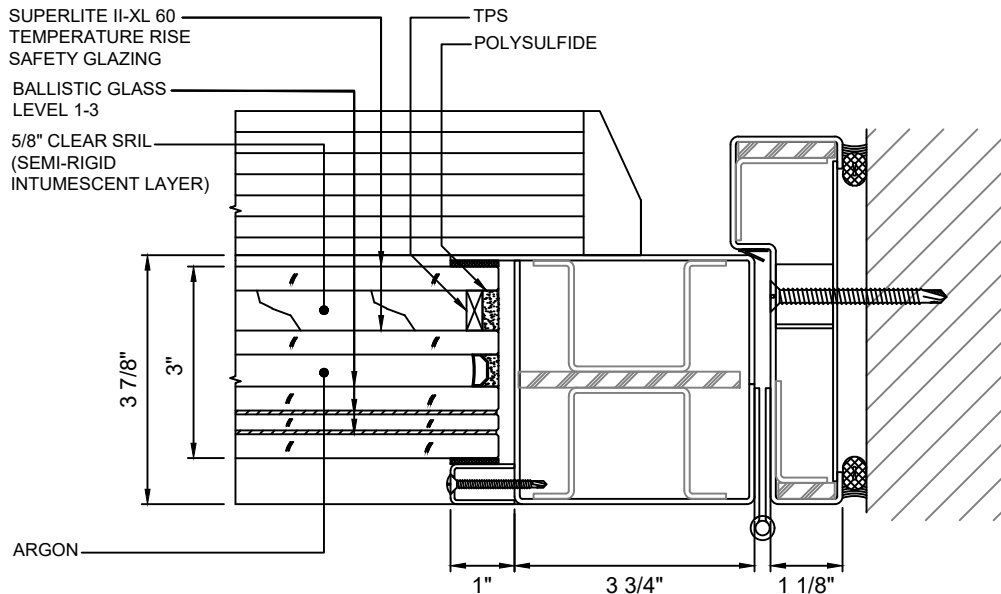

GPX BALLISTIC SERIES

60 MINUTE TEMPERATURE RISE BALLISTIC DOORS

GPX BALLISTIC SERIES DOOR STANDARD

A DOOR JAMB AT HINGE - STANDARD
5 WITH SUPERLITE II-XL 60
 WITH LEVEL 1-3 BALLISTIC GLASS

GPX BALLISTIC SERIES DOOR NARROW STYLE