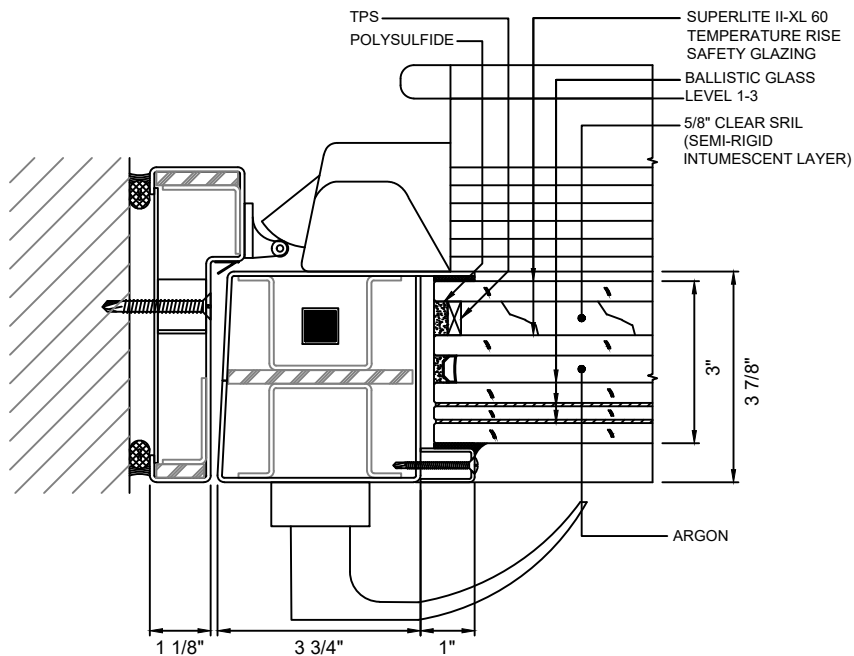

GPX BALLISTIC SERIES DOOR NARROW STYLE

(B)
4 DOOR JAMB AT LOCK - NARROW STYLE
WITH SUPERLITE II-XL 60
WITH LEVEL 1-3 BALLISTIC GLASS