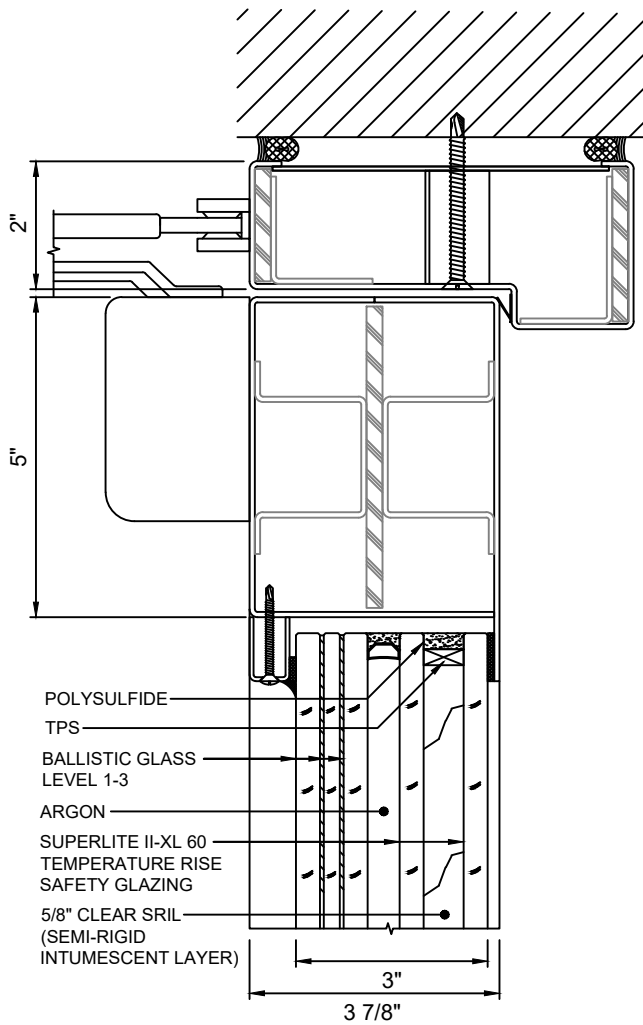

GPX BALLISTIC SERIES

60 MINUTE TEMPERATURE RISE BALLISTIC DOORS

GPX BALLISTIC SERIES TEMPERATURE RISE SINGLE DOOR WITH SUPERLITE II-XL 60

MAX. DOOR OPENING SIZE FOR SINGLE DOOR: 54 IN. X 120 IN.

GPX BALLISTIC SERIES TEMPERATURE RISE PAIR DOOR WITH SUPERLITE II-XL 60

MAX. DOOR OPENING SIZE FOR PAIR DOOR: 108 IN. X 120 IN.

GPX BALLISTIC SERIES

60 MINUTE TEMPERATURE RISE BALLISTIC DOORS

GPX BALLISTIC SERIES DOOR STANDARD

GPX BALLISTIC SERIES DOOR NARROW STYLE

A DOOR TOP RAIL - STANDARD
2 WITH SUPERLITE II-XL 60
 WITH LEVEL 1-3 BALLISTIC GLASS