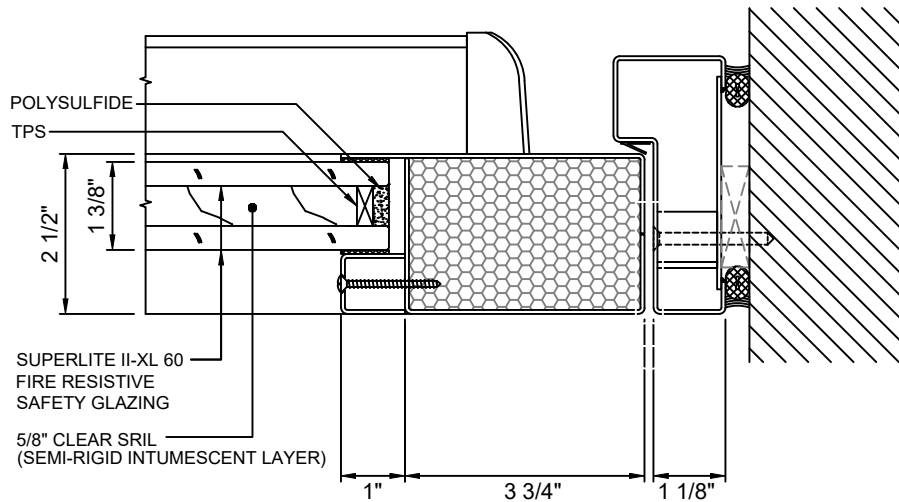

GPX BUILDERS SERIES

60 MINUTE TEMPERATURE RISE DOORS

GPX BUILDERS SERIES STANDARD

(A) DOOR JAMB AT HINGE - STANDARD
5 WITH **SUPERLITE II-XL 60**

GPX BUILDERS SERIES NARROW STYLE

(B) DOOR JAMB AT HINGE - NARROW STYLE
5 WITH **SUPERLITE II-XL 60**