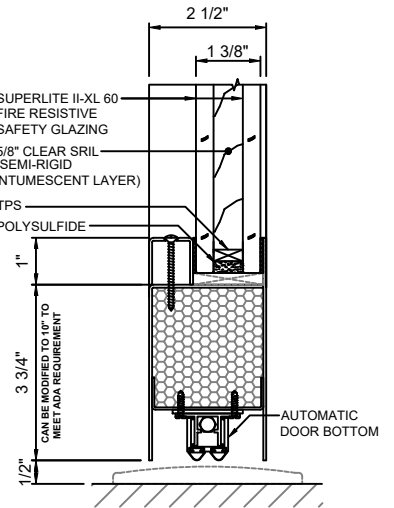

B
3 DOOR BOTTOM RAIL
WITHOUT DOOR BOTTOM - NARROW STYLE
WITH SUPERLITE II-XL 60

B
3 DOOR BOTTOM RAIL
WITH DOOR BOTTOM - NARROW STYLE
WITH SUPERLITE II-XL 60