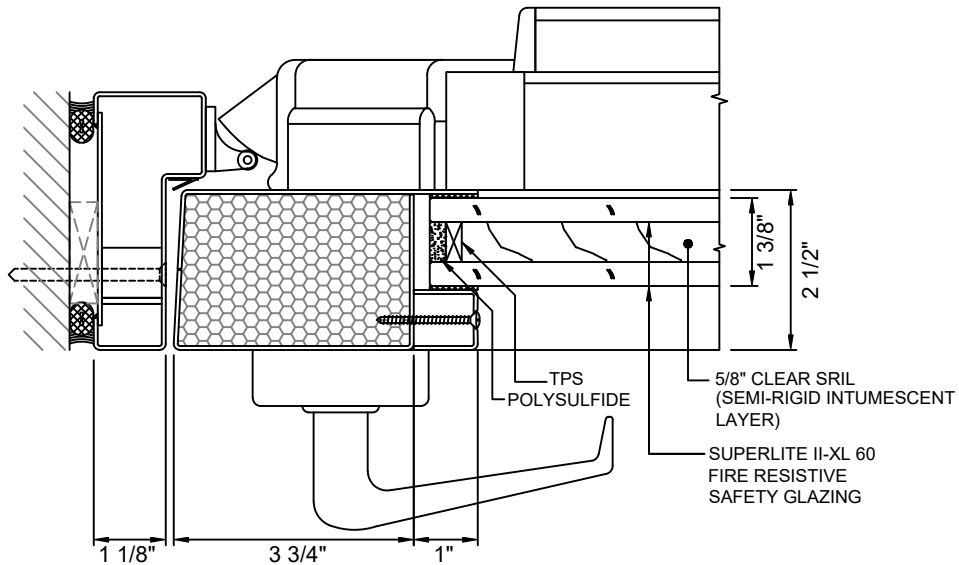

GPX BUILDERS SERIES

60 MINUTE TEMPERATURE RISE DOORS

GPX BUILDERS SERIES STANDARD

(A)
4 DOOR JAMB AT LOCK - STANDARD
WITH SUPERLITE II-XL 60

GPX BUILDERS SERIES NARROW STYLE

(B)
4 DOOR JAMB AT LOCK - NARROW STYLE
WITH SUPERLITE II-XL 60

GPX BUILDERS SERIES

60 MINUTE TEMPERATURE RISE DOORS

GPX BUILDERS SERIES STANDARD

(A) DOOR JAMB AT HINGE - STANDARD
5 WITH **SUPERLITE II-XL 60**

GPX BUILDERS SERIES NARROW STYLE

(B) DOOR JAMB AT HINGE - NARROW STYLE
5 WITH **SUPERLITE II-XL 60**