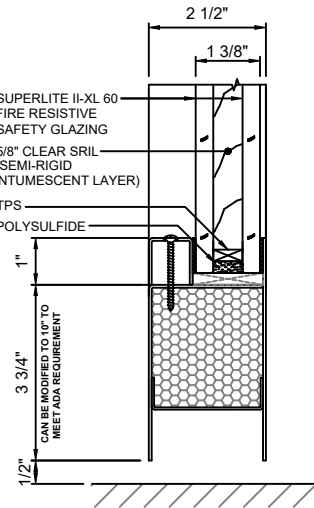

B
3 DOOR BOTTOM RAIL
WITHOUT DOOR BOTTOM - NARROW STYLE
WITH SUPERLITE II-XL 60