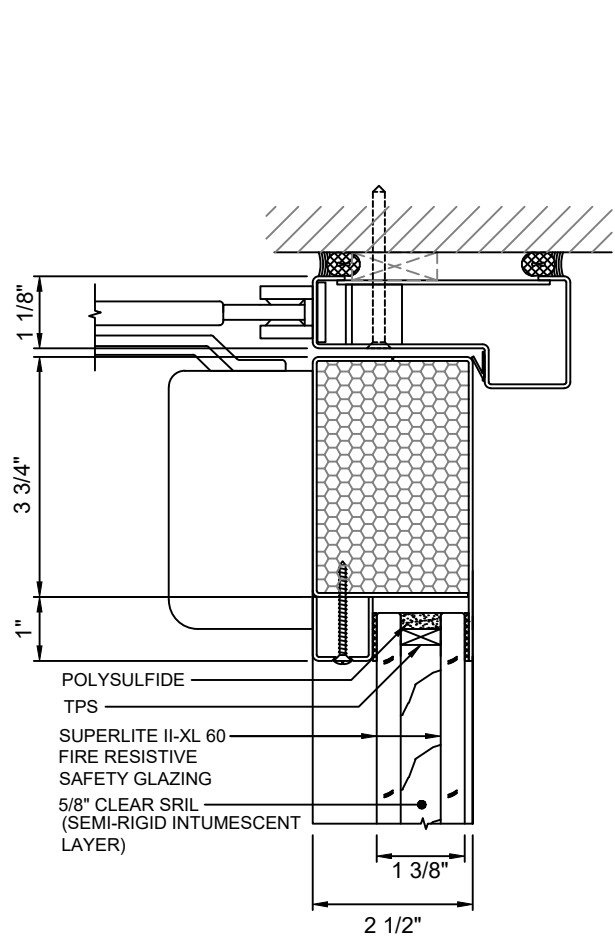

GPX BUILDERS SERIES

60 MINUTE TEMPERATURE RISE DOORS

GPX BUILDERS SERIES TEMPERATURE RISE SINGLE DOOR WITH SUPERLITE II-XL 60

GPX BUILDERS SERIES TEMPERATURE RISE PAIR DOOR WITH SUPERLITE II-XL 60

GPX BUILDERS SERIES

60 MINUTE TEMPERATURE RISE DOORS

GPX BUILDERS SERIES STANDARD

A DOOR TOP RAIL - STANDARD
WITH **SUPERLITE II-XL 60**

GPX BUILDERS SERIES NARROW STYLE

B DOOR TOP RAIL - NARROW STYLE
WITH **SUPERLITE II-XL 60**