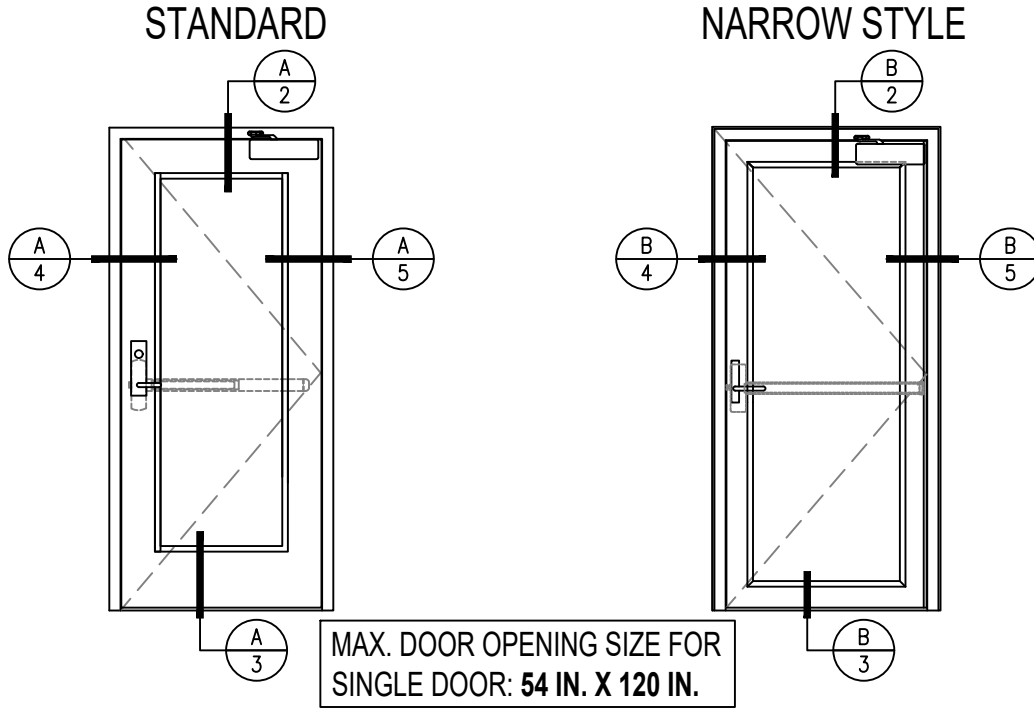

GPX BUILDERS SERIES

60 MINUTE TEMPERATURE RISE DOORS

GPX BUILDERS SERIES TEMPERATURE RISE SINGLE DOOR WITH SUPERLITE II-XL 60

GPX BUILDERS SERIES TEMPERATURE RISE PAIR DOOR WITH SUPERLITE II-XL 60

GPX BUILDERS SERIES