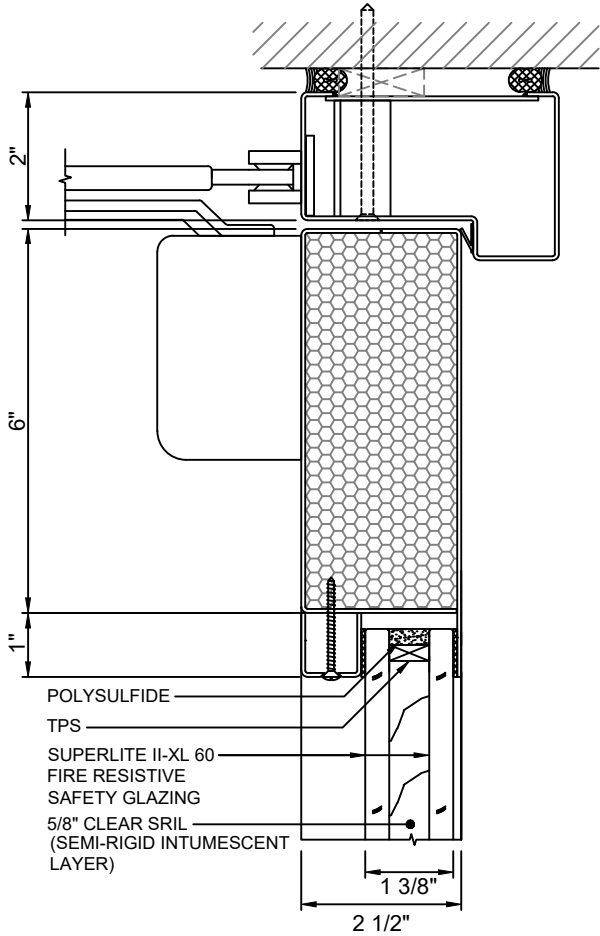

GPX BUILDERS SERIES

60 MINUTE TEMPERATURE RISE DOORS

GPX BUILDERS SERIES TEMPERATURE RISE SINGLE DOOR WITH SUPERLITE II-XL 60

GPX BUILDERS SERIES TEMPERATURE RISE PAIR DOOR WITH SUPERLITE II-XL 60

GPX BUILDERS SERIES

60 MINUTE TEMPERATURE RISE DOORS

GPX BUILDERS SERIES STANDARD

A DOOR TOP RAIL - STANDARD
WITH **SUPERLITE II-XL 60**

GPX BUILDERS SERIES NARROW STYLE

B DOOR TOP RAIL - NARROW STYLE
WITH **SUPERLITE II-XL 60**