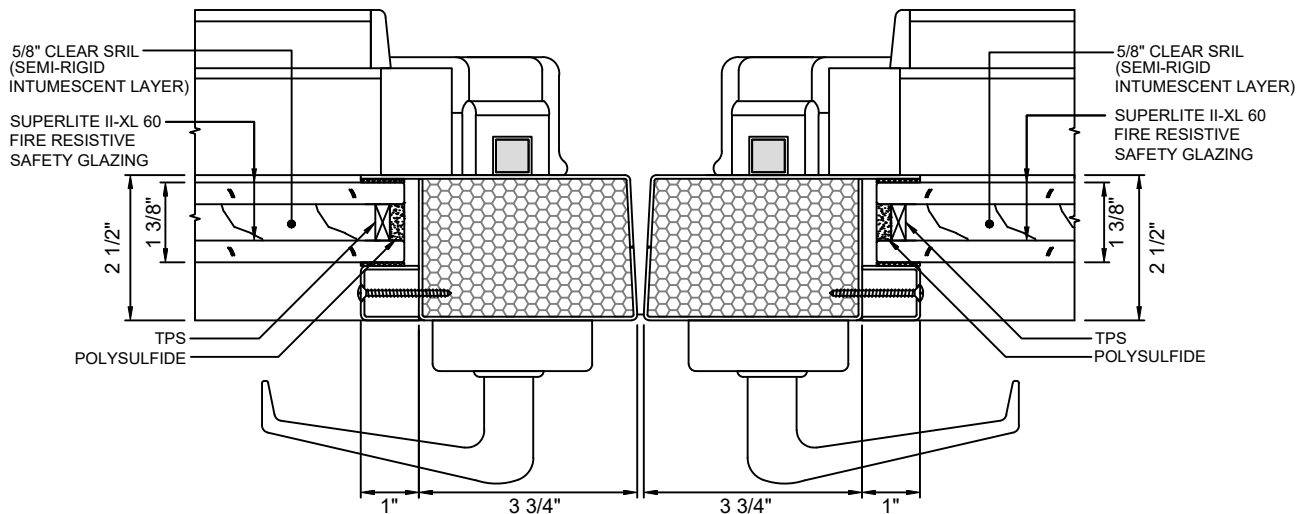

GPX BUILDERS SERIES

60 MINUTE TEMPERATURE RISE DOORS

GPX BUILDERS SERIES STANDARD

A MEETING STILES - STANDARD
6 WITH SUPERLITE II-XL 60

GPX BUILDERS SERIES NARROW STYLE

B MEETING STILES - NARROW STYLE
6 WITH SUPERLITE II-XL 60