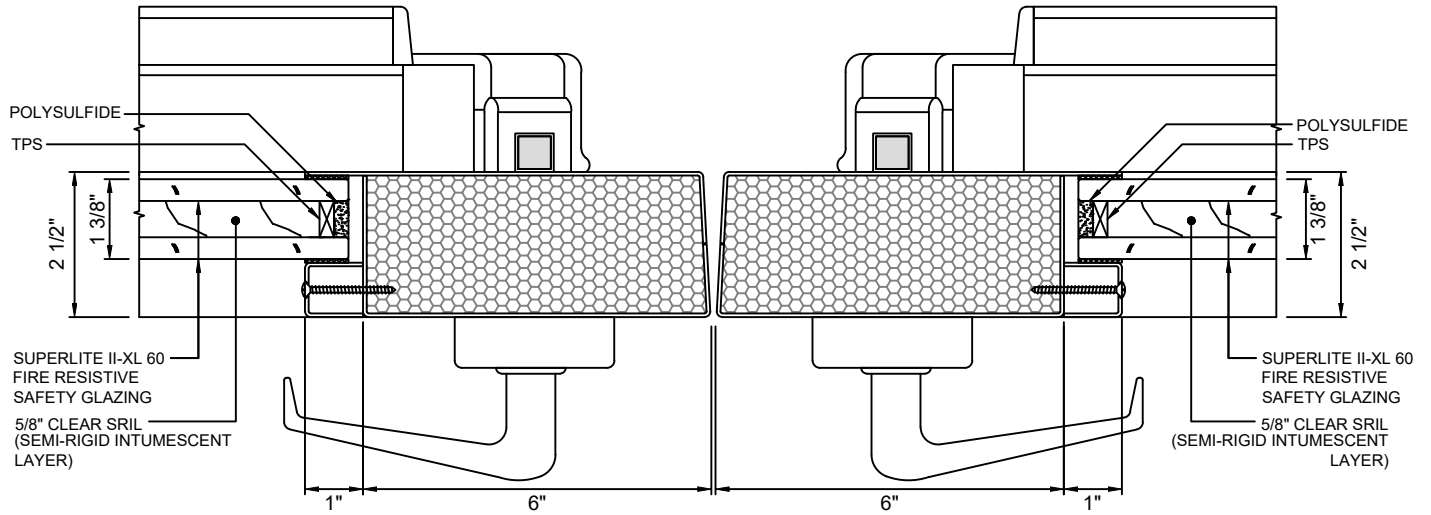

GPX BUILDERS SERIES

60 MINUTE TEMPERATURE RISE DOORS

GPX BUILDERS SERIES STANDARD

A MEETING STILES - STANDARD
6 WITH SUPERLITE II-XL 60