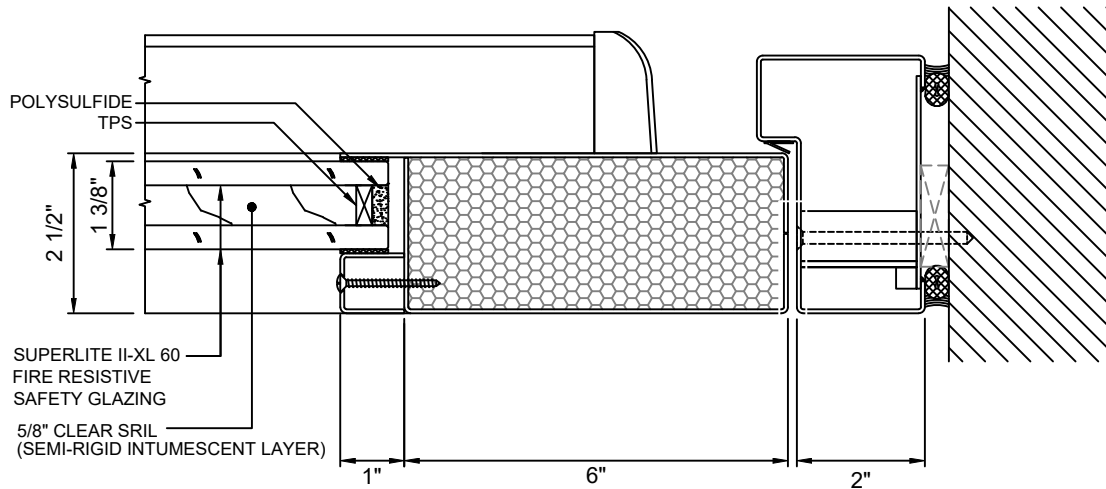

GPX BUILDERS SERIES

60 MINUTE TEMPERATURE RISE DOORS

GPX BUILDERS SERIES STANDARD

(A) DOOR JAMB AT HINGE - STANDARD
5 WITH **SUPERLITE II-XL 60**