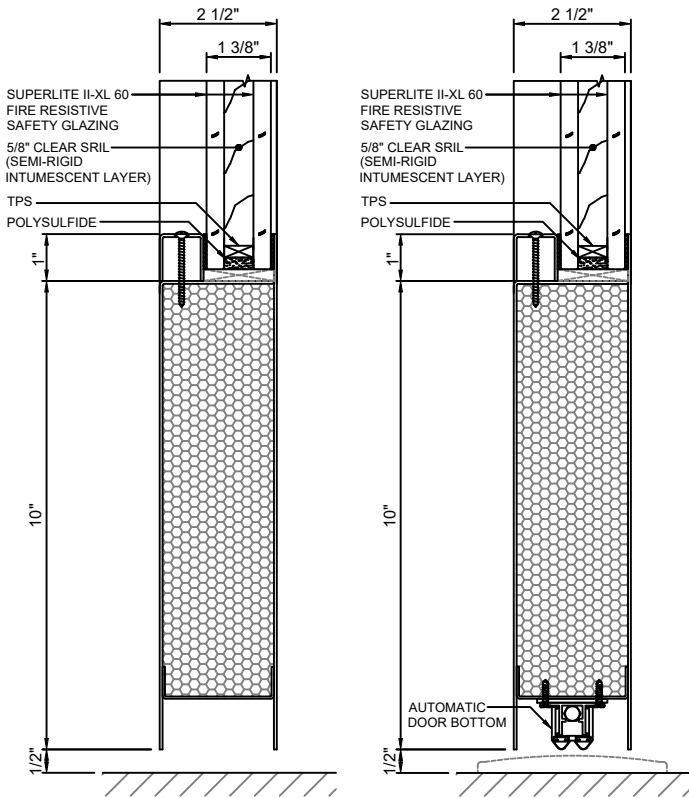

GPX BUILDERS SERIES

60 MINUTE TEMPERATURE RISE DOORS

GPX BUILDERS SERIES STANDARD WITH & WITHOUT DOOR BOTTOM

GPX BUILDERS SERIES NARROW STYLE WITH & WITHOUT DOOR BOTTOM

A
3 DOOR BOTTOM RAIL
WITHOUT DOOR BOTTOM - STANDARD
WITH SUPERLITE II-XL 60

A
3 DOOR BOTTOM RAIL
WITH DOOR BOTTOM - STANDARD
WITH SUPERLITE II-XL 60