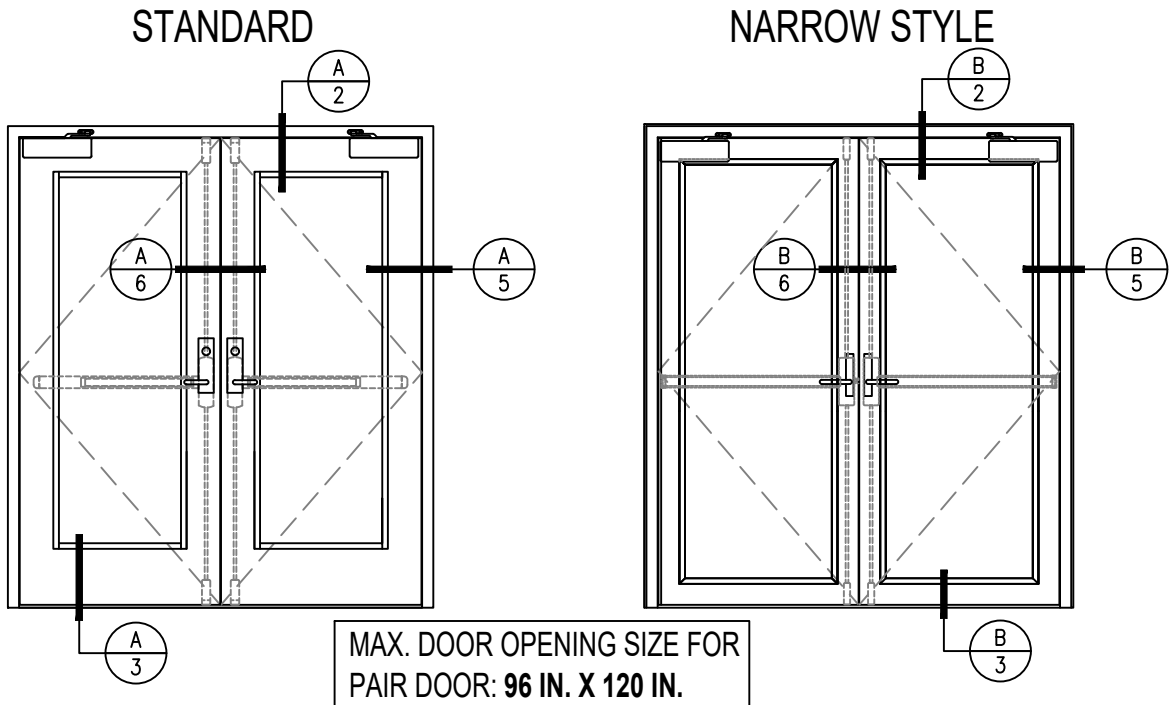

GPX BUILDERS SERIES

60 MINUTE TEMPERATURE RISE DOORS

GPX BUILDERS SERIES TEMPERATURE RISE SINGLE DOOR WITH SUPERLITE II-XL 60

GPX BUILDERS SERIES TEMPERATURE RISE PAIR DOOR WITH SUPERLITE II-XL 60

GPX BUILDERS SERIES