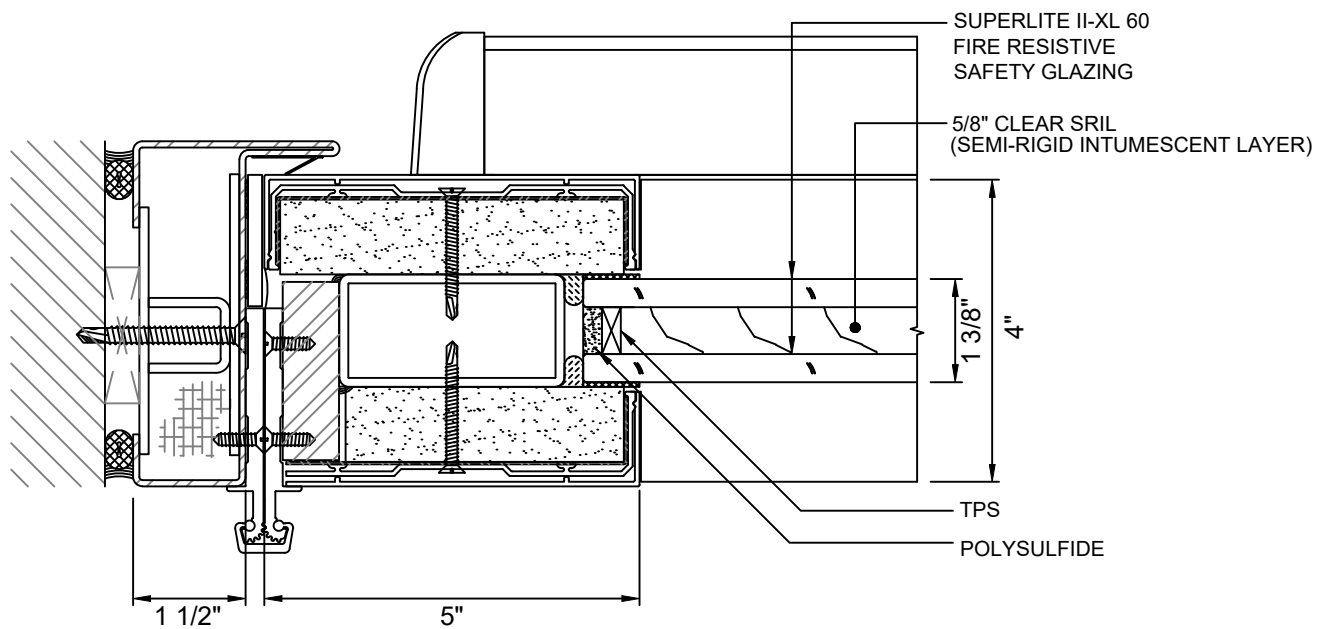

GPX ARCHITECTURAL SERIES

60 MINUTE FIRE RESISTIVE DOORS

A DOOR JAMB AT HINGE
5 WITH **SUPERLITE II-XL 60**