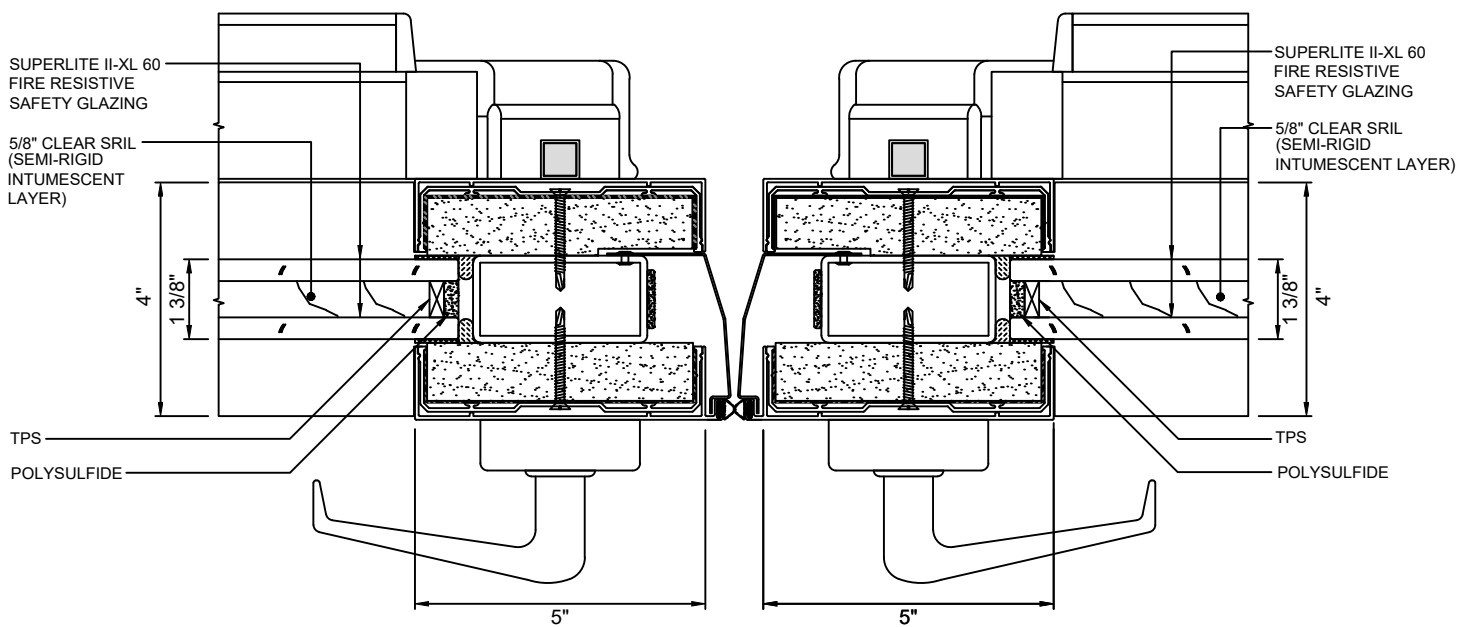

GPX ARCHITECTURAL SERIES

60 MINUTE FIRE RESISTIVE DOORS

A DOOR JAMB AT HINGE
5 WITH **SUPERLITE II-XL 60**

GPX ARCHITECTURAL SERIES

60 MINUTE FIRE RESISTIVE DOORS

A MEETING STILES
6 WITH SUPERLITE II-XL 60