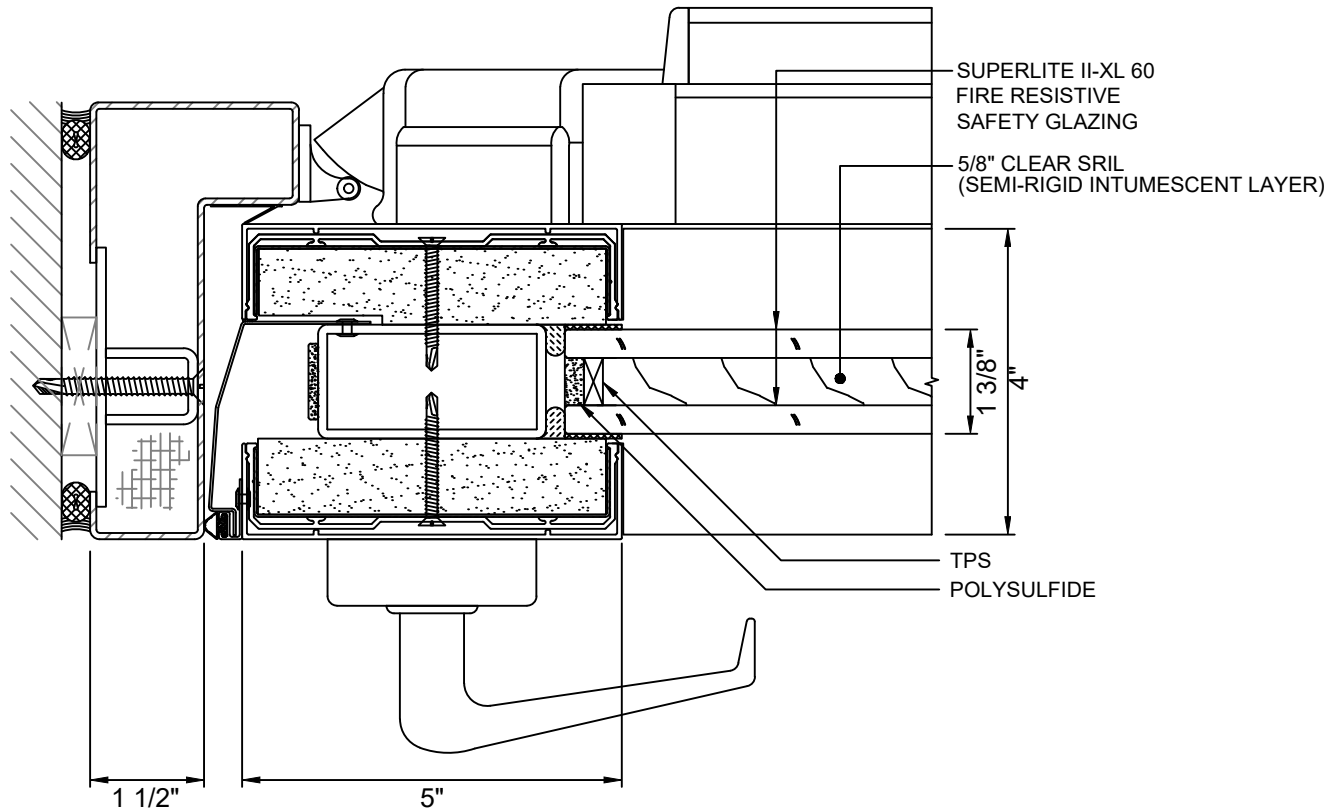

GPX ARCHITECTURAL SERIES 60 MINUTE FIRE RESISTIVE DOORS

GPX ARCHITECTURAL SERIES FIRE RESISTIVE SINGLE DOOR WITH SUPERLITE II-XL 60

MAX. DOOR OPENING SIZE FOR
SINGLE DOOR: 48 IN. X 108 IN.

GPX ARCHITECTURAL SERIES FIRE RESISTIVE PAIR DOOR WITH SUPERLITE II-XL 60

MAX. DOOR OPENING SIZE FOR
PAIR DOOR: 96 IN. X 106 IN.

GPX ARCHITECTURAL SERIES

60 MINUTE FIRE RESISTIVE DOORS

A DOOR TOP RAIL
2 WITH **SUPERLITE II-XL 60**

GPX ARCHITECTURAL SERIES 60 MINUTE FIRE RESISTIVE DOORS

WITH & WITHOUT THRESHOLD

A
3 DOOR BOTTOM RAIL
WITHOUT THRESHOLD
WITH SUPERLITE II-XL 60

A
3 DOOR BOTTOM RAIL
WITH THRESHOLD
WITH SUPERLITE II-XL 60

GPX ARCHITECTURAL SERIES

60 MINUTE FIRE RESISTIVE DOORS

A DOOR JAMB AT LOCK
4 WITH **SUPERLITE II-XL 60**