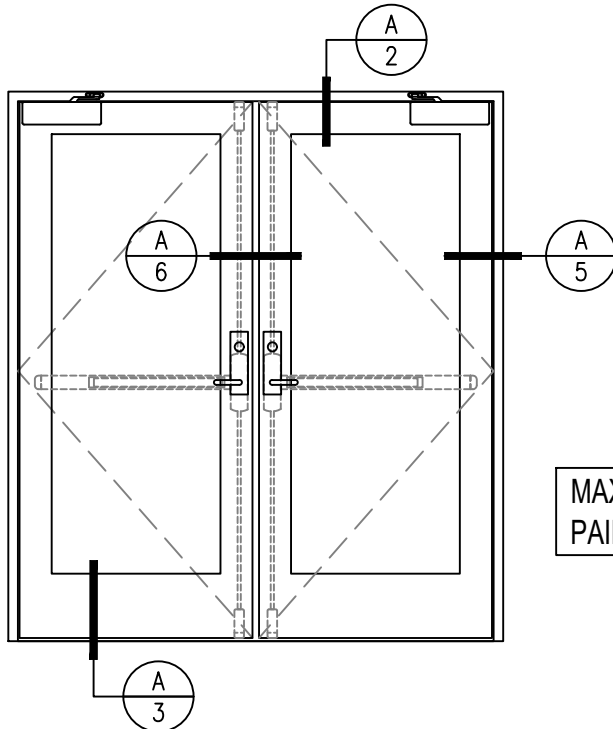

GPX ARCHITECTURAL SERIES 60 MINUTE FIRE RESISTIVE DOORS

GPX ARCHITECTURAL SERIES FIRE RESISTIVE SINGLE DOOR WITH SUPERLITE II-XL 60

MAX. DOOR OPENING SIZE FOR
SINGLE DOOR: 48 IN. X 108 IN.

GPX ARCHITECTURAL SERIES FIRE RESISTIVE PAIR DOOR WITH SUPERLITE II-XL 60

MAX. DOOR OPENING SIZE FOR
PAIR DOOR: 96 IN. X 106 IN.

GPX ARCHITECTURAL SERIES

60 MINUTE FIRE RESISTIVE DOORS

A DOOR TOP RAIL
2 WITH **SUPERLITE II-XL 60**

GPX ARCHITECTURAL SERIES 60 MINUTE FIRE RESISTIVE DOORS