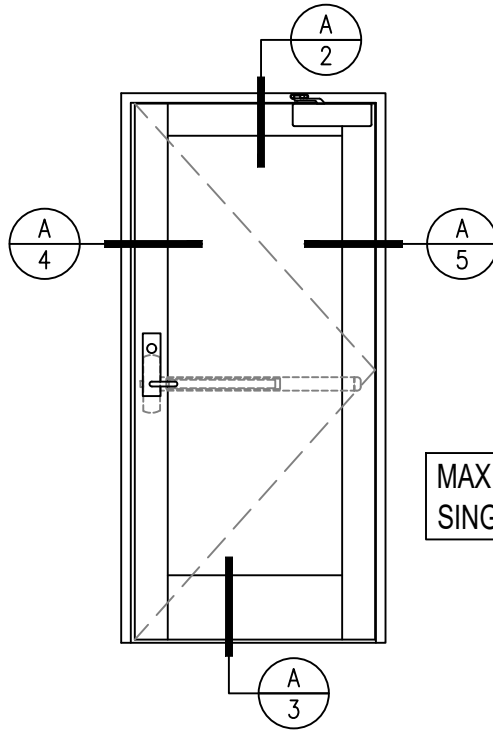

GPX ARCHITECTURAL SERIES 60 MINUTE FIRE RESISTIVE DOORS

GPX ARCHITECTURAL SERIES FIRE RESISTIVE SINGLE DOOR WITH SUPERLITE II-XL 60

MAX. DOOR OPENING SIZE FOR
SINGLE DOOR: 48 IN. X 108 IN.

GPX ARCHITECTURAL SERIES FIRE RESISTIVE PAIR DOOR WITH SUPERLITE II-XL 60

MAX. DOOR OPENING SIZE FOR
PAIR DOOR: 96 IN. X 106 IN.

GPX ARCHITECTURAL SERIES

60 MINUTE FIRE RESISTIVE DOORS

A DOOR TOP RAIL
2 WITH **SUPERLITE II-XL 60**

GPX ARCHITECTURAL SERIES 60 MINUTE FIRE RESISTIVE DOORS