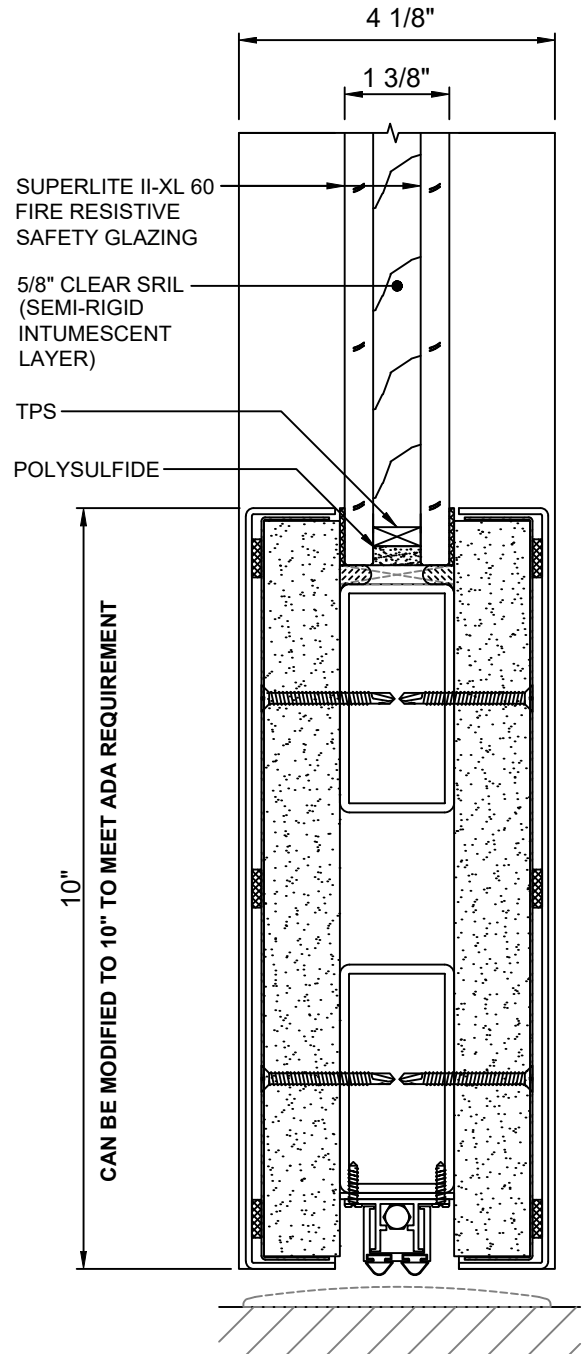

A
3 DOOR BOTTOM RAIL
WITH THRESHOLD
WITH SUPERLITE II-XL 60