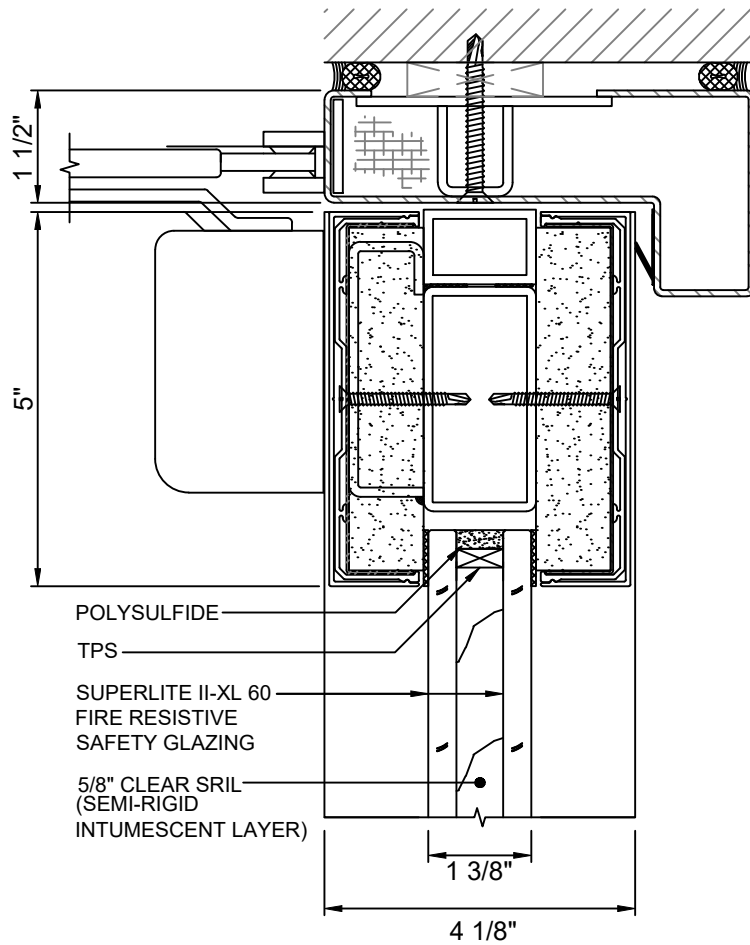

GPX ARCHITECTURAL SERIES 60 MINUTE FIRE RESISTIVE DOORS

GPX ARCHITECTURAL SERIES FIRE RESISTIVE SINGLE DOOR WITH SUPERLITE II-XL 60

MAX. DOOR OPENING SIZE FOR
SINGLE DOOR: 48 IN. X 108 IN.

GPX ARCHITECTURAL SERIES FIRE RESISTIVE PAIR DOOR WITH SUPERLITE II-XL 60

MAX. DOOR OPENING SIZE FOR
PAIR DOOR: 96 IN. X 106 IN.

GPX ARCHITECTURAL SERIES

60 MINUTE FIRE RESISTIVE DOORS

A DOOR TOP RAIL
2 WITH **SUPERLITE II-XL 60**

GPX ARCHITECTURAL SERIES 60 MINUTE FIRE RESISTIVE DOORS