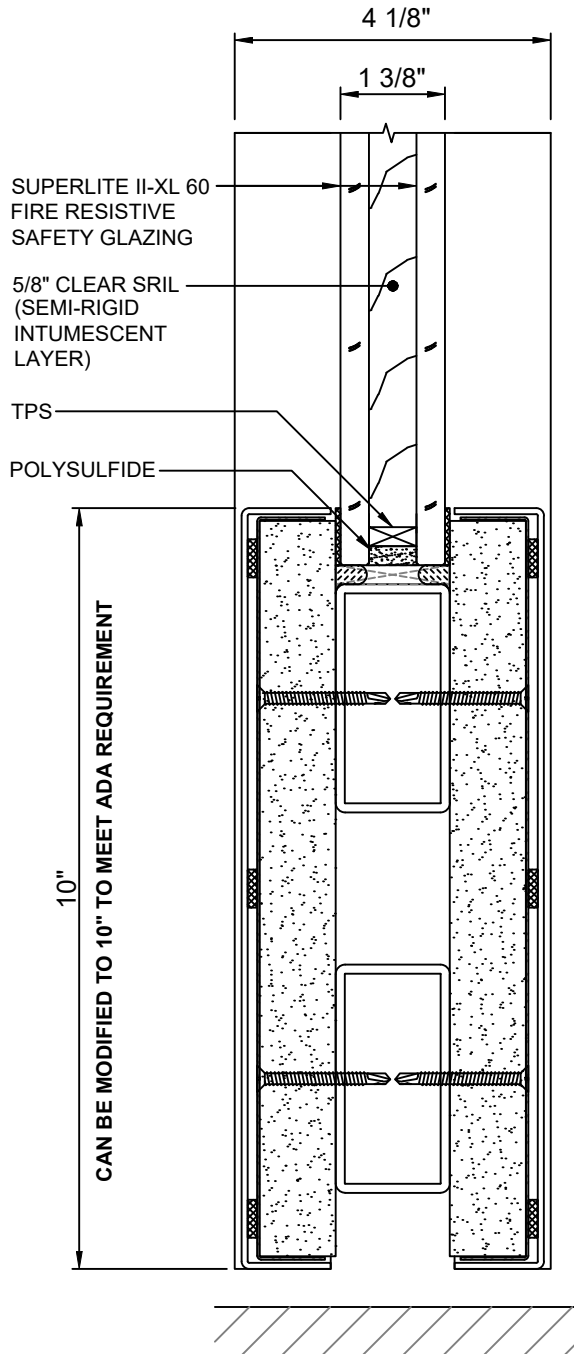

GPX ARCHITECTURAL SERIES 60 MINUTE FIRE RESISTIVE DOORS

WITH & WITHOUT THRESHOLD

A
3 DOOR BOTTOM RAIL
WITHOUT THRESHOLD
WITH SUPERLITE II-XL 60