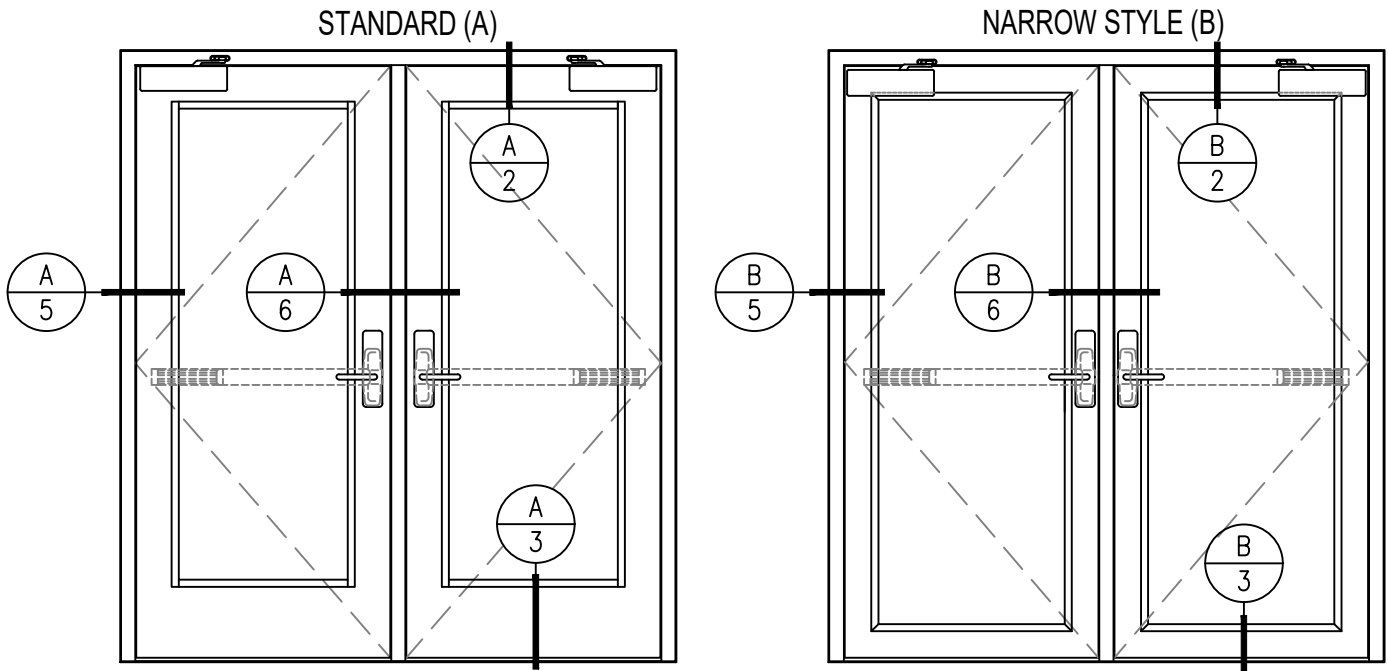

GPX BALLISTIC SERIES

90 MINUTE TEMPERATURE RISE BALLISTIC DOORS

GPX BALLISTIC SERIES TEMPERATURE RISE SINGLE DOOR WITH SUPERLITE II-XL 90

MAX. DOOR OPENING SIZE FOR SINGLE DOOR: 54 IN. X 120 IN.

GPX BALLISTIC SERIES TEMPERATURE RISE PAIR DOOR WITH SUPERLITE II-XL 90

MAX. DOOR OPENING SIZE FOR PAIR DOOR: 108 IN. X 120 IN.

GPX BALLISTIC SERIES

90 MINUTE TEMPERATURE RISE BALLISTIC DOORS

GPX BALLISTIC SERIES DOOR STANDARD

GPX BALLISTIC SERIES DOOR NARROW STYLE

A
2 DOOR TOP RAIL - STANDARD
WITH SUPERLITE II-XL 90
WITH LEVEL 1-3 BALLISTIC GLASS