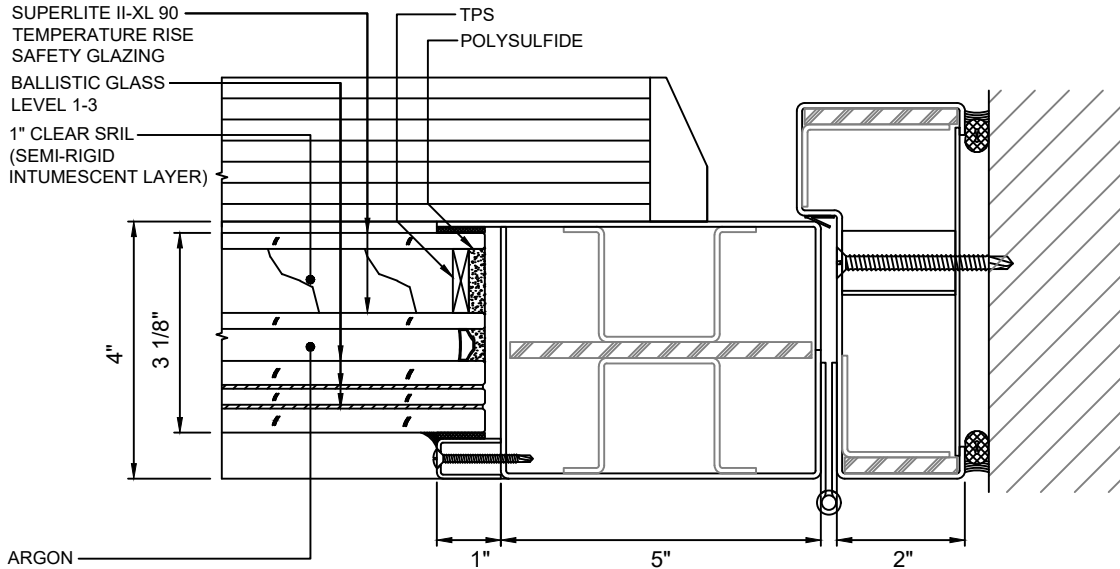

GPX BALLISTIC SERIES

90 MINUTE TEMPERATURE RISE BALLISTIC DOORS

GPX BALLISTIC SERIES DOOR STANDARD

A DOOR JAMB AT HINGE - STANDARD
5 WITH SUPERLITE II-XL 90
WITH LEVEL 1-3 BALLISTIC GLASS