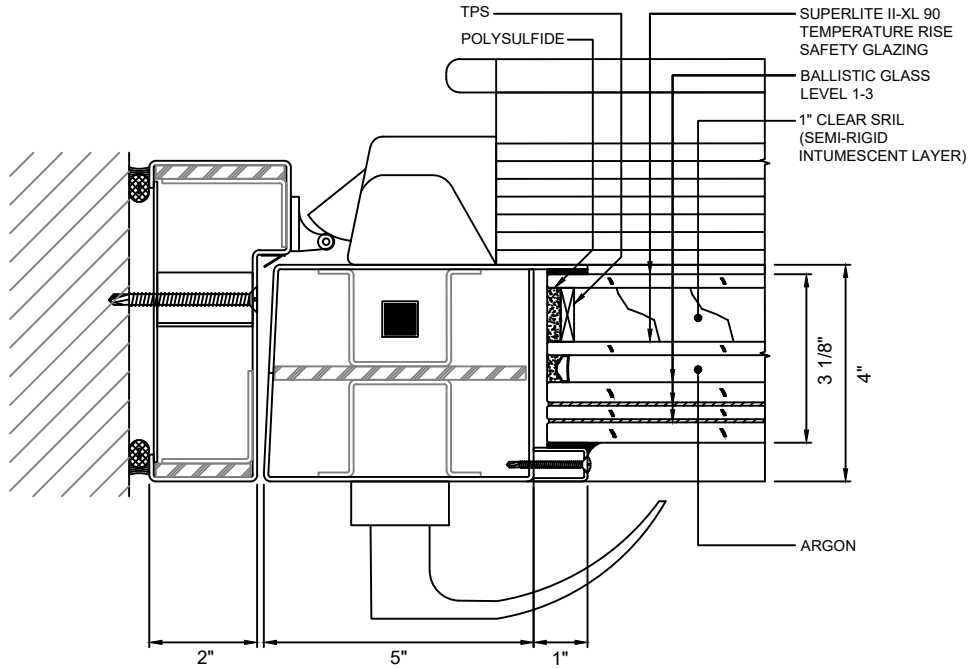

GPX BALLISTIC SERIES

90 MINUTE TEMPERATURE RISE BALLISTIC DOORS

GPX BALLISTIC SERIES DOOR STANDARD

(A)
4 DOOR JAMB AT LOCK - STANDARD
WITH SUPERLITE II-XL 90
WITH LEVEL 1-3 BALLISTIC GLASS