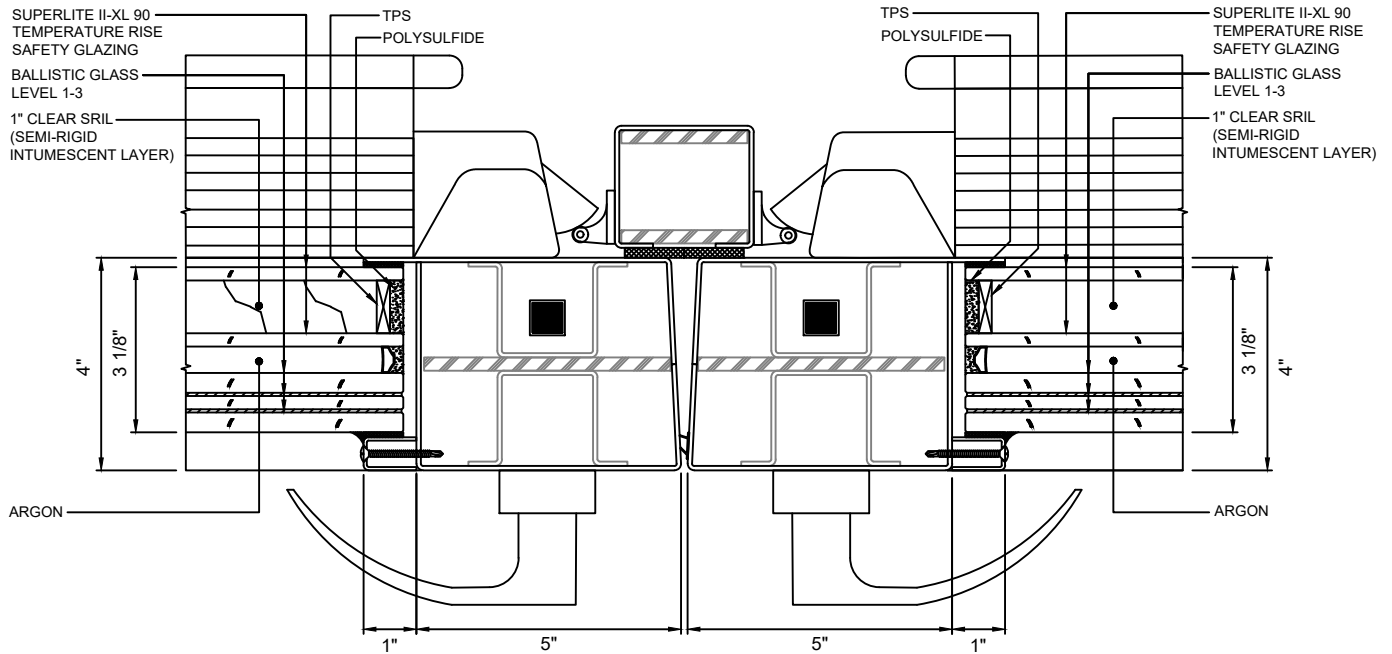

GPX BALLISTIC SERIES

90 MINUTE TEMPERATURE RISE BALLISTIC DOORS

GPX BALLISTIC SERIES DOOR STANDARD

(A) MEETING STILES - STANDARD
WITH SUPERLITE II-XL 90
WITH LEVEL 1-3 BALLISTIC GLASS