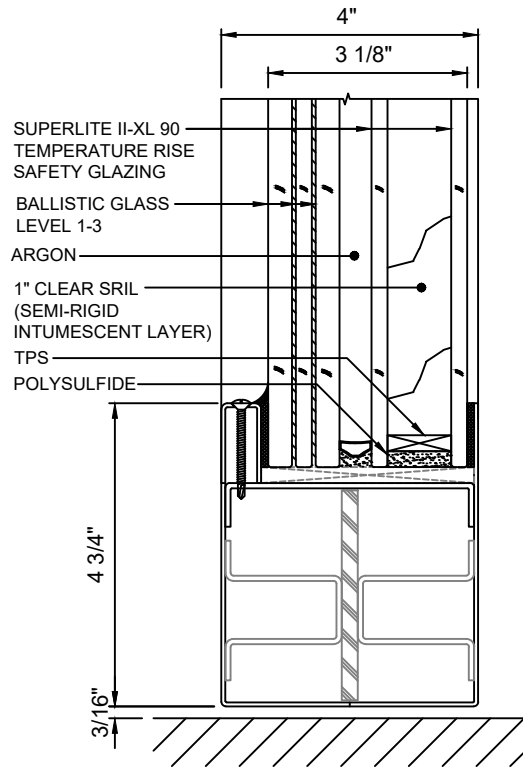

B
3 DOOR BOTTOM RAIL - NARROW STYLE
WITH SUPERLITE II-XL 90
WITH LEVEL 1-3 BALLISTIC GLASS