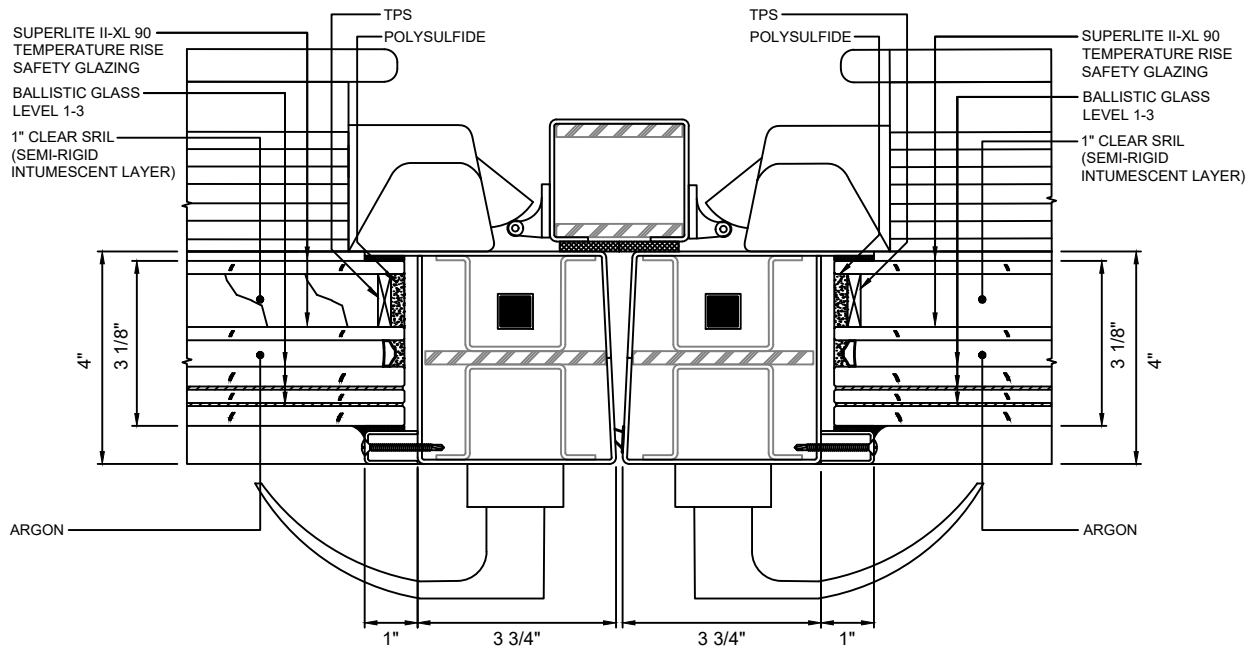

GPX BALLISTIC SERIES DOOR NARROW STYLE

(B) MEETING STILES - NARROW STYLE
WITH SUPERLITE II-XL 90
WITH LEVEL 1-3 BALLISTIC GLASS