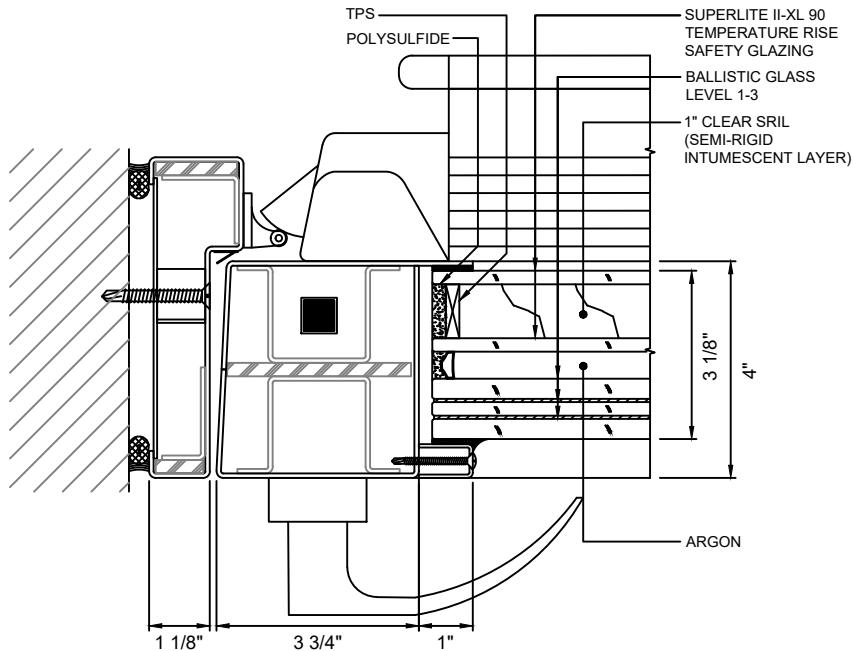

GPX BALLISTIC SERIES DOOR NARROW STYLE

(B)
4 DOOR JAMB AT LOCK - NARROW STYLE
WITH SUPERLITE II-XL 90
WITH LEVEL 1-3 BALLISTIC GLASS