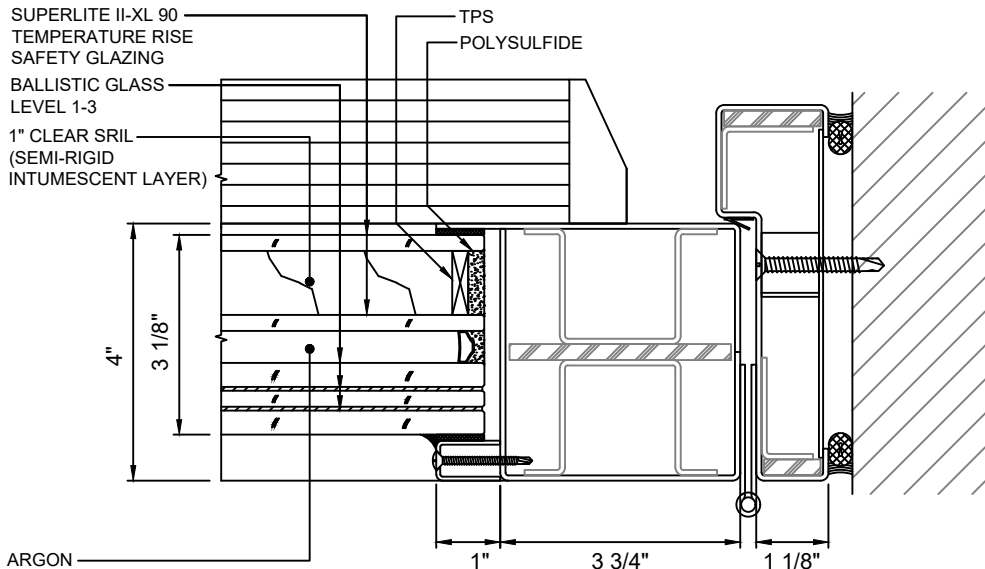

GPX BALLISTIC SERIES

90 MINUTE TEMPERATURE RISE BALLISTIC DOORS

GPX BALLISTIC SERIES DOOR STANDARD

A DOOR JAMB AT HINGE - STANDARD
5 WITH SUPERLITE II-XL 90
 WITH LEVEL 1-3 BALLISTIC GLASS

GPX BALLISTIC SERIES DOOR NARROW STYLE