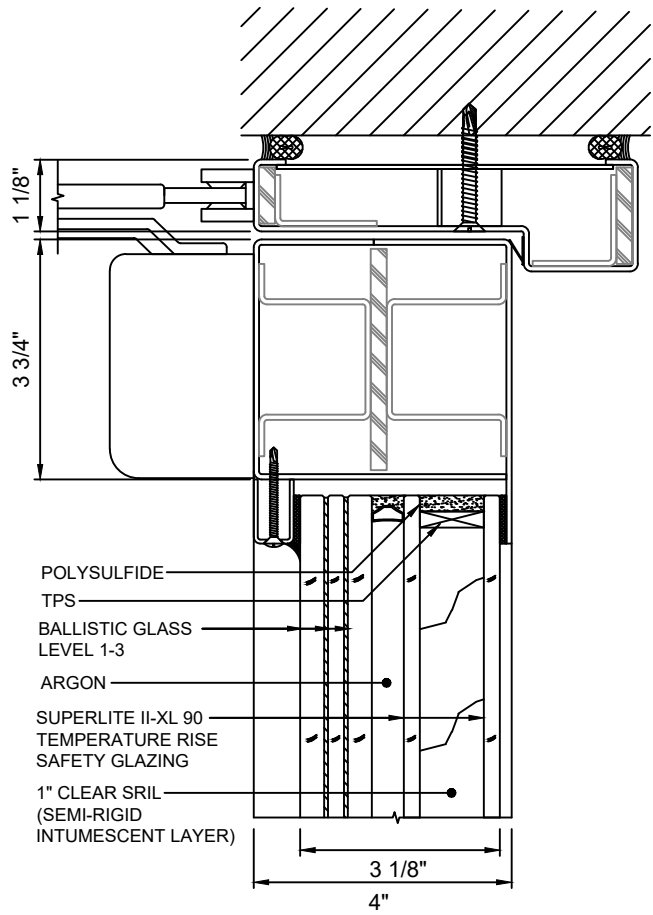

GPX BALLISTIC SERIES

90 MINUTE TEMPERATURE RISE BALLISTIC DOORS

GPX BALLISTIC SERIES TEMPERATURE RISE SINGLE DOOR WITH SUPERLITE II-XL 90

MAX. DOOR OPENING SIZE FOR SINGLE DOOR: 54 IN. X 120 IN.

GPX BALLISTIC SERIES TEMPERATURE RISE PAIR DOOR WITH SUPERLITE II-XL 90

MAX. DOOR OPENING SIZE FOR PAIR DOOR: 108 IN. X 120 IN.

GPX BALLISTIC SERIES

90 MINUTE TEMPERATURE RISE BALLISTIC DOORS

GPX BALLISTIC SERIES DOOR STANDARD

GPX BALLISTIC SERIES DOOR NARROW STYLE

A
2 DOOR TOP RAIL - STANDARD
WITH SUPERLITE II-XL 90
WITH LEVEL 1-3 BALLISTIC GLASS