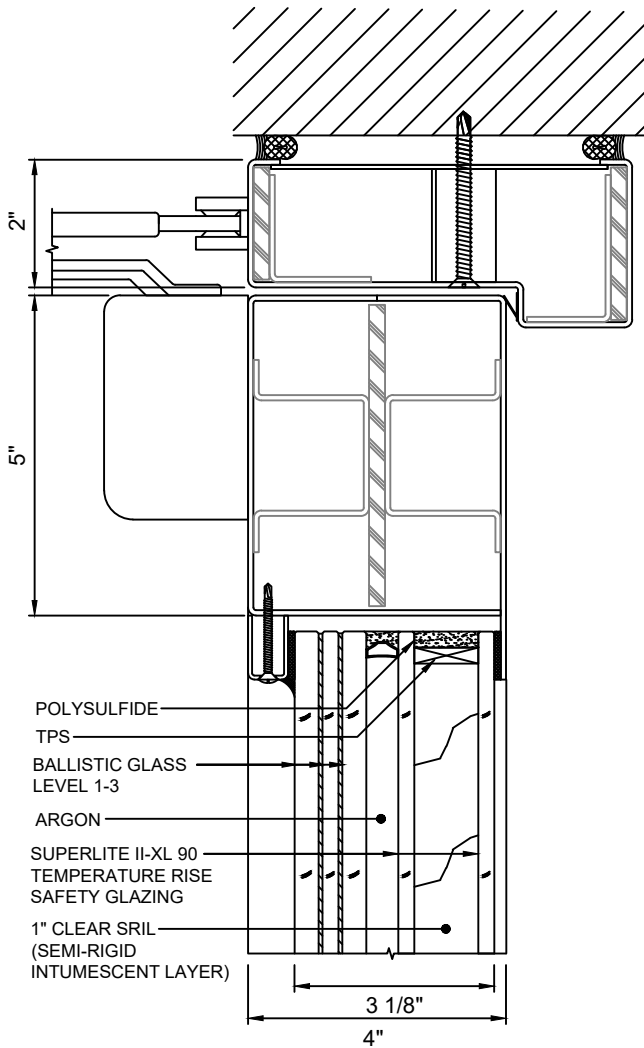

GPX BALLISTIC SERIES

90 MINUTE TEMPERATURE RISE BALLISTIC DOORS

GPX BALLISTIC SERIES TEMPERATURE RISE SINGLE DOOR WITH SUPERLITE II-XL 90

MAX. DOOR OPENING SIZE FOR SINGLE DOOR: 54 IN. X 120 IN.

GPX BALLISTIC SERIES TEMPERATURE RISE PAIR DOOR WITH SUPERLITE II-XL 90

MAX. DOOR OPENING SIZE FOR PAIR DOOR: 108 IN. X 120 IN.

GPX BALLISTIC SERIES

90 MINUTE TEMPERATURE RISE BALLISTIC DOORS

GPX BALLISTIC SERIES DOOR STANDARD

GPX BALLISTIC SERIES DOOR NARROW STYLE

A
2 DOOR TOP RAIL - STANDARD
WITH SUPERLITE II-XL 90
WITH LEVEL 1-3 BALLISTIC GLASS