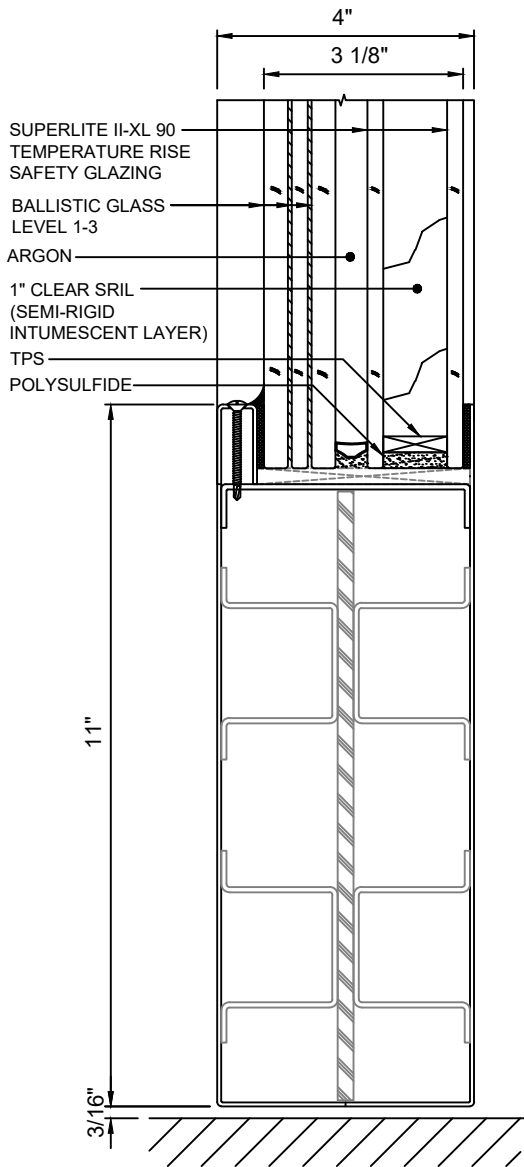

GPX BALLISTIC SERIES

90 MINUTE TEMPERATURE RISE BALLISTIC DOORS

GPX BALLISTIC SERIES DOOR STANDARD

GPX BALLISTIC SERIES DOOR NARROW STYLE

A
3 DOOR BOTTOM RAIL - STANDARD
WITH SUPERLITE II-XL 90
WITH LEVEL 1-3 BALLISTIC GLASS