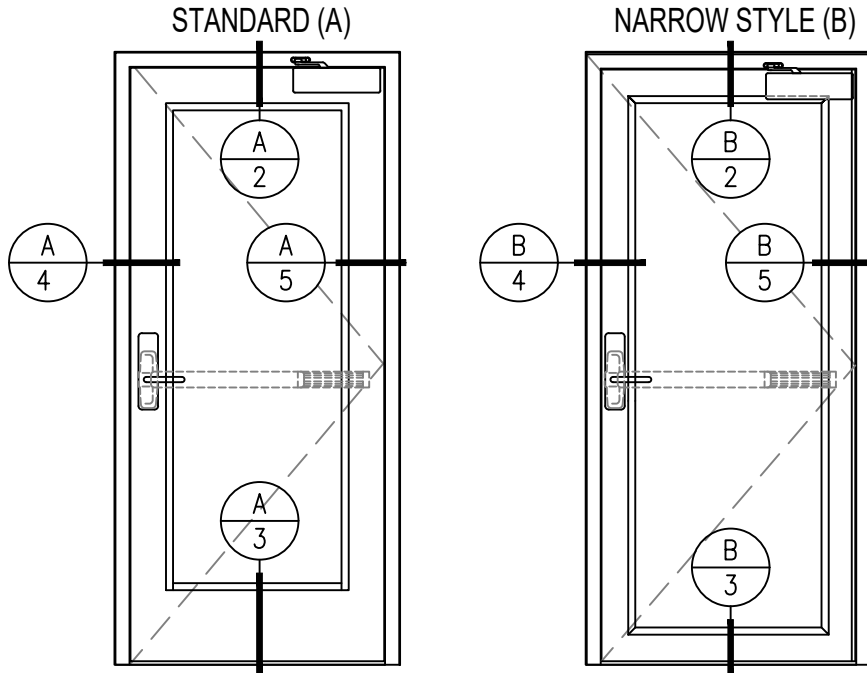

GPX BALLISTIC SERIES

90 MINUTE TEMPERATURE RISE BALLISTIC DOORS

GPX BALLISTIC SERIES TEMPERATURE RISE SINGLE DOOR WITH SUPERLITE II-XL 90

MAX. DOOR OPENING SIZE FOR SINGLE DOOR: 54 IN. X 120 IN.

GPX BALLISTIC SERIES TEMPERATURE RISE PAIR DOOR WITH SUPERLITE II-XL 90

MAX. DOOR OPENING SIZE FOR PAIR DOOR: 108 IN. X 120 IN.

GPX BALLISTIC SERIES

90 MINUTE TEMPERATURE RISE BALLISTIC DOORS

GPX BALLISTIC SERIES DOOR STANDARD

GPX BALLISTIC SERIES DOOR NARROW STYLE

A
2 DOOR TOP RAIL - STANDARD
WITH SUPERLITE II-XL 90
WITH LEVEL 1-3 BALLISTIC GLASS