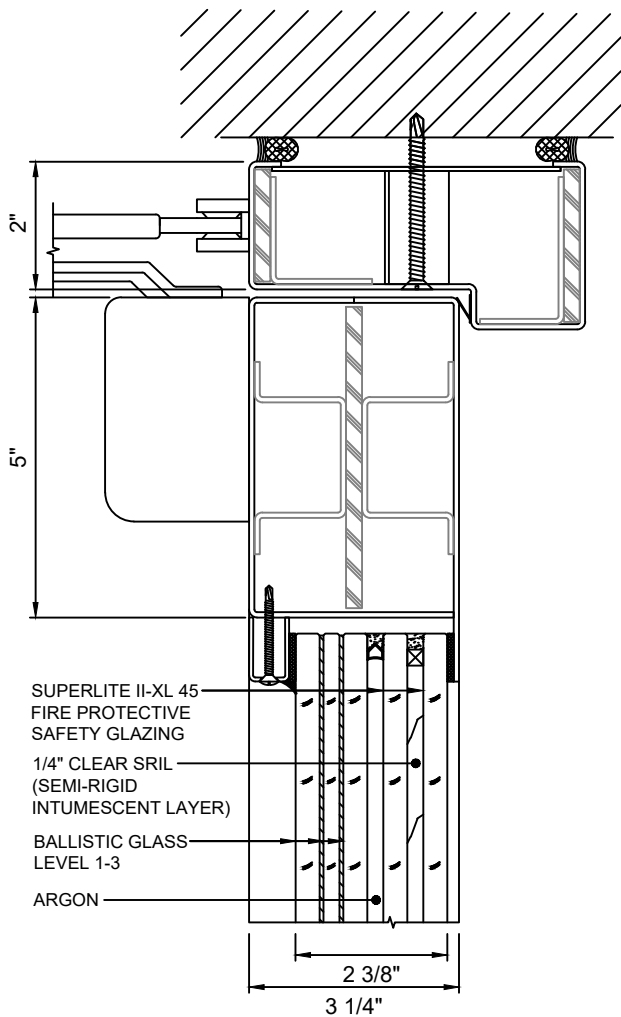

GPX BALLISTIC SERIES

45 MINUTE FIRE PROTECTIVE BALLISTIC DOORS

GPX BALLISTIC SERIES FIRE PROTECTIVE SINGLE DOOR WITH SUPERLITE II-XL 45

MAX. DOOR OPENING SIZE FOR SINGLE DOOR: 54 IN. X 120 IN.

GPX BALLISTIC SERIES FIRE PROTECTIVE PAIR DOOR WITH SUPERLITE II-XL 45

MAX. DOOR OPENING SIZE FOR PAIR DOOR: 108 IN. X 120 IN.

GPX BALLISTIC SERIES

45 MINUTE FIRE PROTECTIVE BALLISTIC DOORS

GPX BALLISTIC SERIES DOOR STANDARD

GPX BALLISTIC SERIES DOOR NARROW STYLE

A DOOR TOP RAIL - STANDARD
2 WITH **SUPERLITE II-XL 45**
 WITH **LEVEL 1-3 BALLISTIC GLASS**