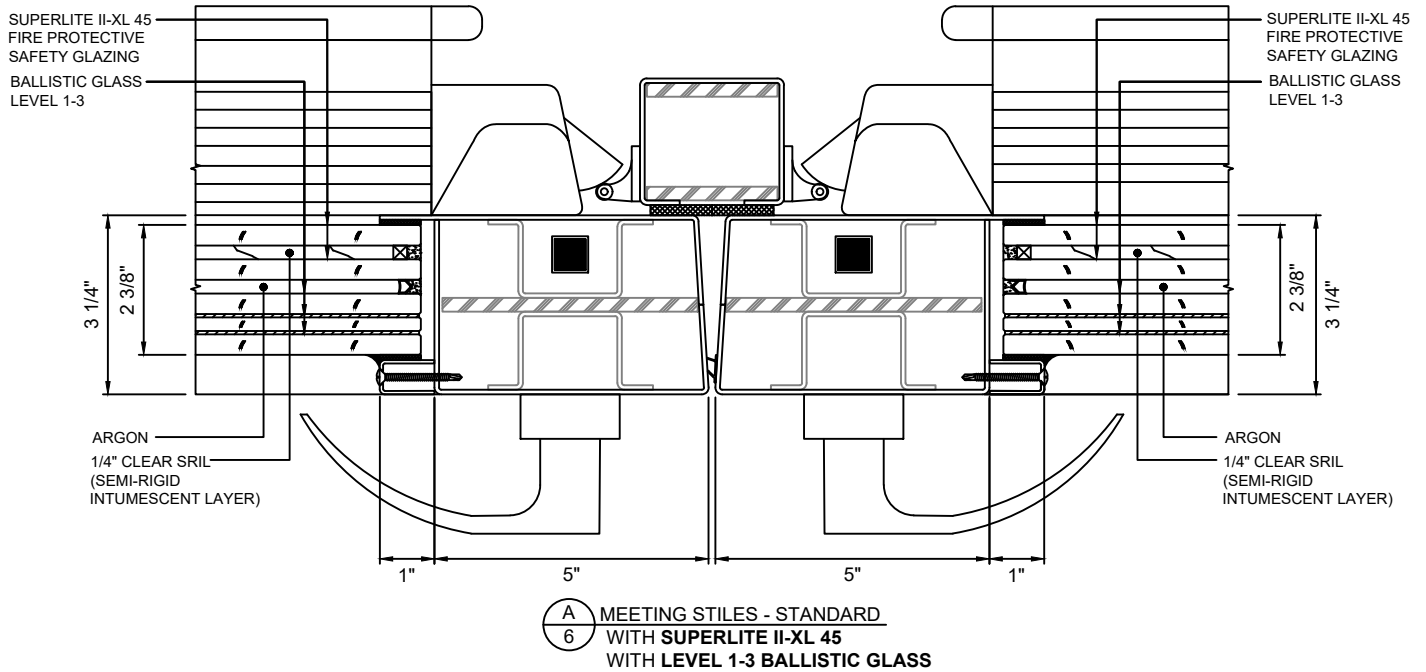

GPX BALLISTIC SERIES

45 MINUTE FIRE PROTECTIVE BALLISTIC DOORS

GPX BALLISTIC SERIES DOOR STANDARD