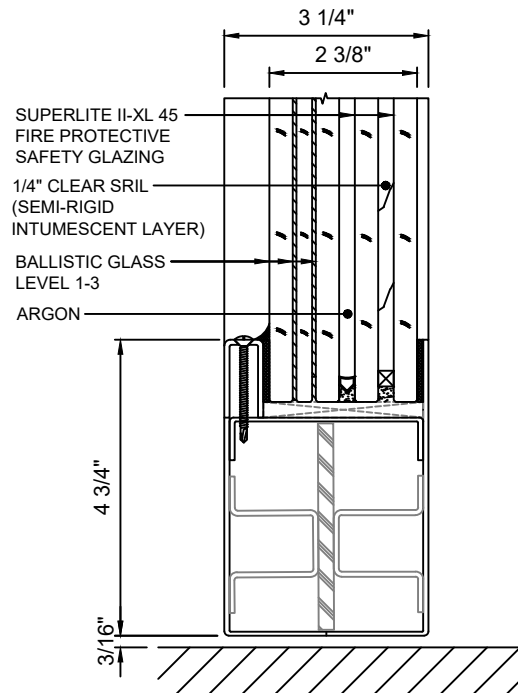

B
3 DOOR BOTTOM RAIL - NARROW
WITH SUPERLITE II-XL 45
WITH LEVEL 1-3 BALLISTIC GLASS