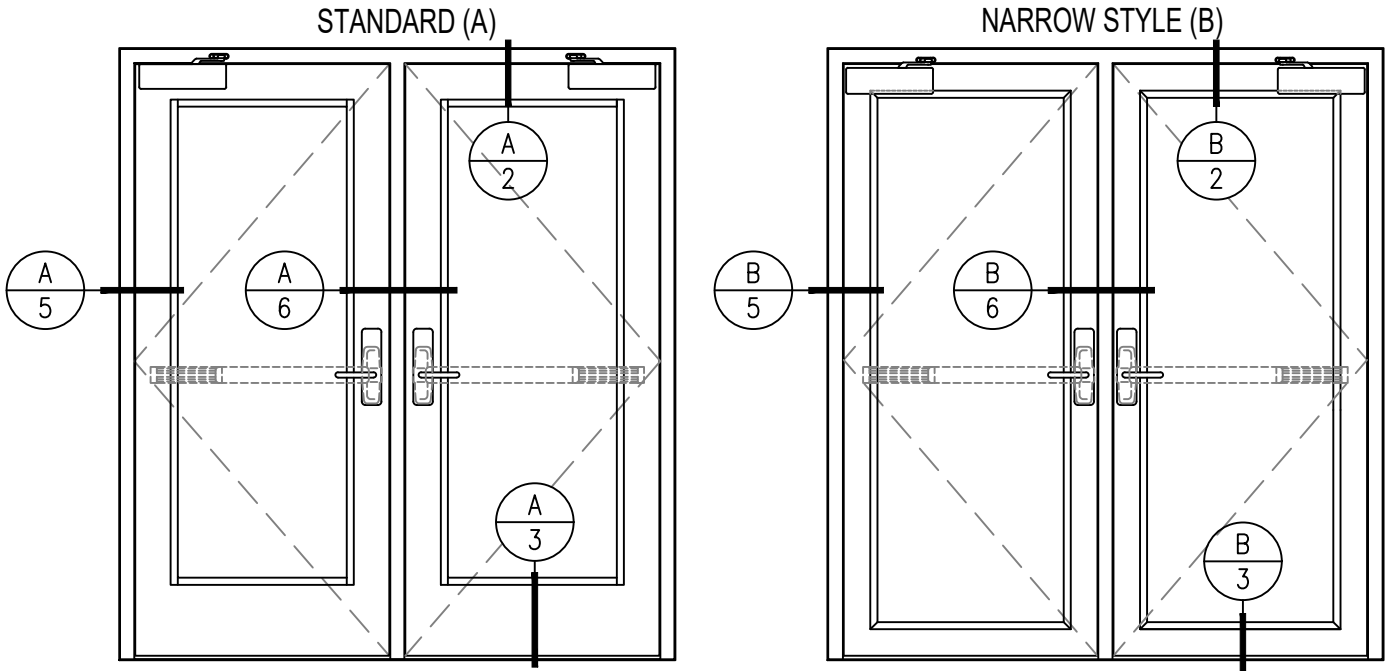

GPX BALLISTIC SERIES

45 MINUTE FIRE PROTECTIVE BALLISTIC DOORS

GPX BALLISTIC SERIES FIRE PROTECTIVE SINGLE DOOR WITH SUPERLITE II-XL 45

MAX. DOOR OPENING SIZE FOR SINGLE DOOR: 54 IN. X 120 IN.

GPX BALLISTIC SERIES FIRE PROTECTIVE PAIR DOOR WITH SUPERLITE II-XL 45

MAX. DOOR OPENING SIZE FOR PAIR DOOR: 108 IN. X 120 IN.

GPX BALLISTIC SERIES

45 MINUTE FIRE PROTECTIVE BALLISTIC DOORS

GPX BALLISTIC SERIES DOOR STANDARD

GPX BALLISTIC SERIES DOOR NARROW STYLE

A DOOR TOP RAIL - STANDARD
2 WITH **SUPERLITE II-XL 45**
 WITH **LEVEL 1-3 BALLISTIC GLASS**