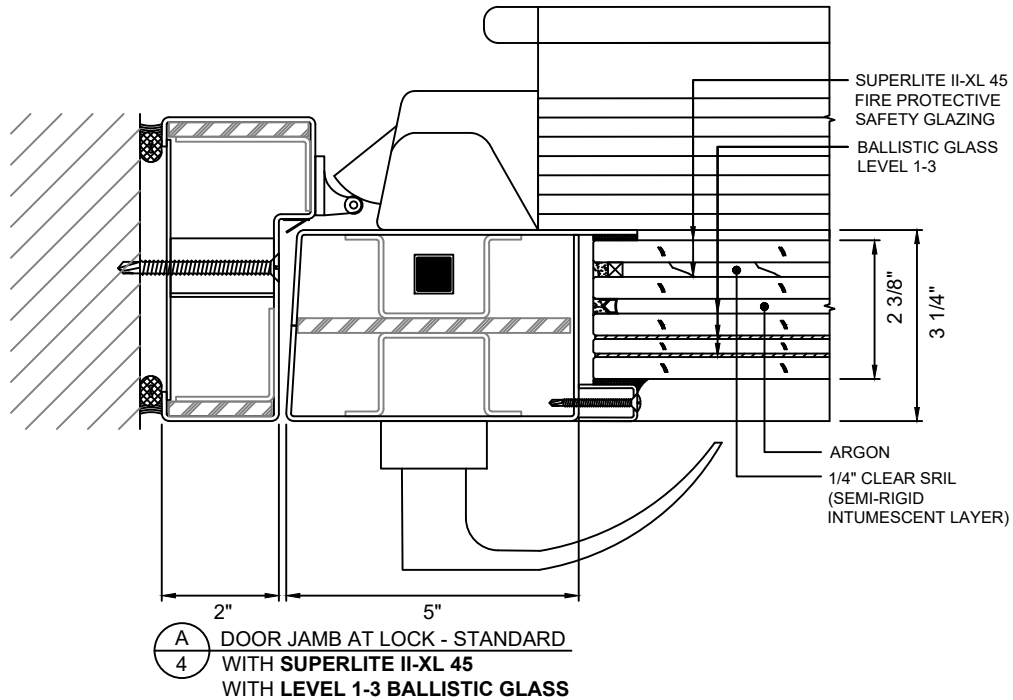

GPX BALLISTIC SERIES

45 MINUTE FIRE PROTECTIVE BALLISTIC DOORS

GPX BALLISTIC SERIES DOOR STANDARD