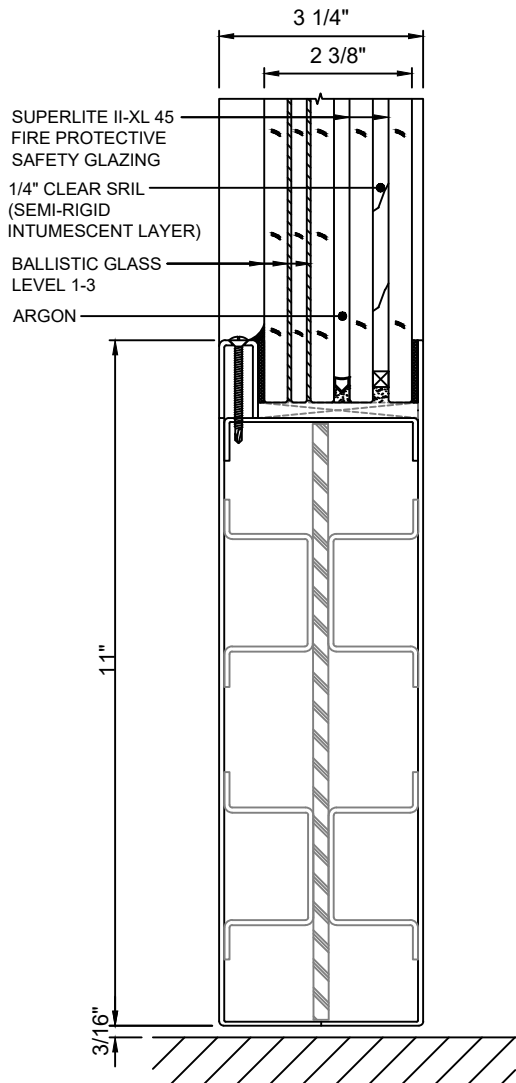

GPX BALLISTIC SERIES

45 MINUTE FIRE PROTECTIVE BALLISTIC DOORS

GPX BALLISTIC SERIES DOOR STANDARD

GPX BALLISTIC SERIES DOOR NARROW STYLE

A
3 DOOR BOTTOM RAIL - STANDARD
WITH SUPERLITE II-XL 45
WITH LEVEL 1-3 BALLISTIC GLASS