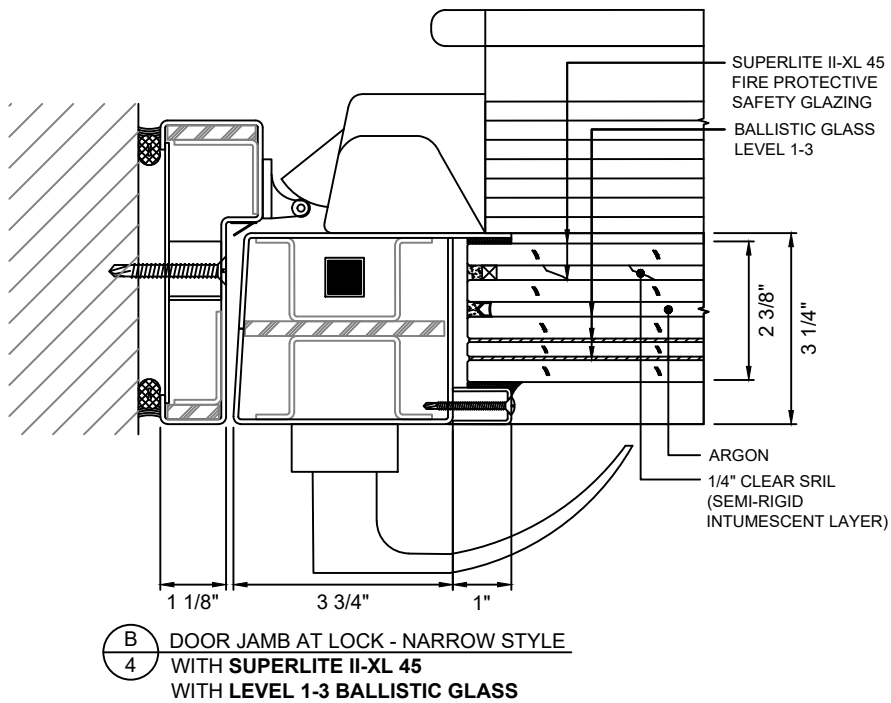

GPX BALLISTIC SERIES DOOR NARROW STYLE