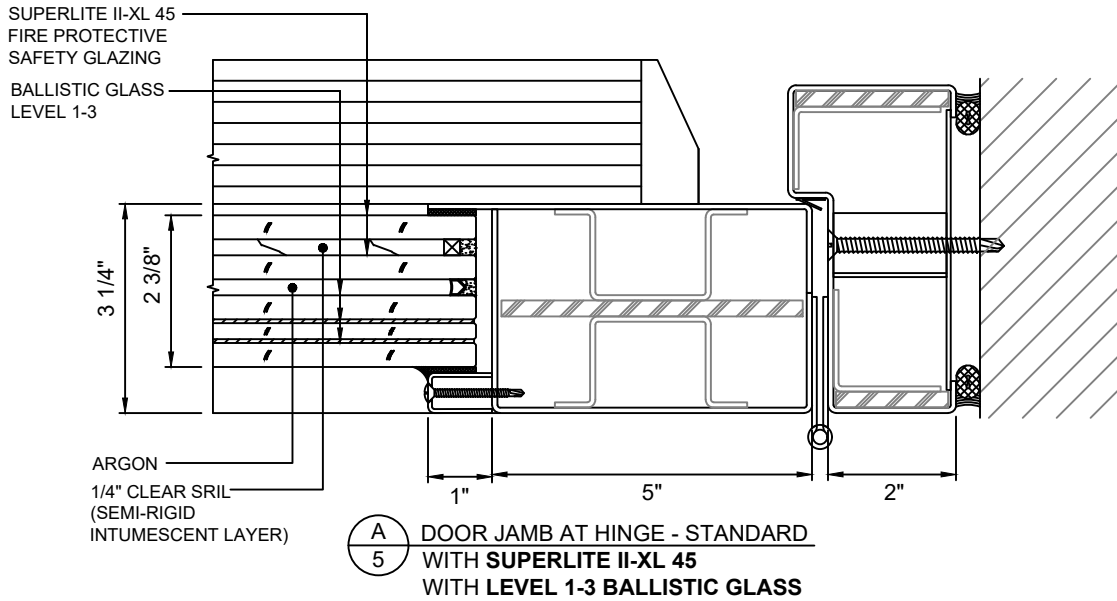

GPX BALLISTIC SERIES DOOR STANDARD

GPX BALLISTIC SERIES DOOR NARROW STYLE

GPX BALLISTIC SERIES

45 MINUTE FIRE PROTECTIVE BALLISTIC DOORS

GPX BALLISTIC SERIES DOOR STANDARD

GPX BALLISTIC SERIES DOOR NARROW STYLE