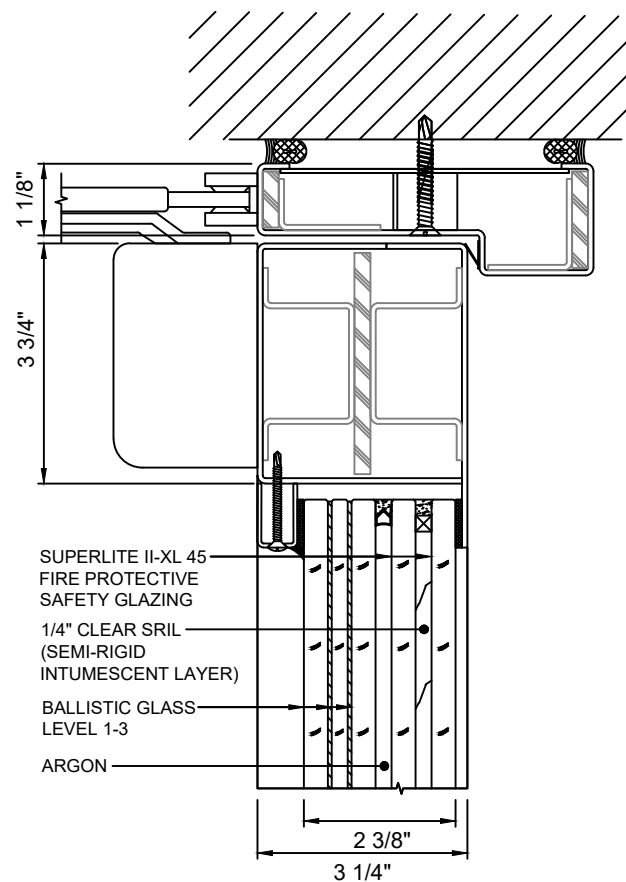

GPX BALLISTIC SERIES

45 MINUTE FIRE PROTECTIVE BALLISTIC DOORS

GPX BALLISTIC SERIES FIRE PROTECTIVE SINGLE DOOR WITH SUPERLITE II-XL 45

MAX. DOOR OPENING SIZE FOR SINGLE DOOR: 54 IN. X 120 IN.

GPX BALLISTIC SERIES FIRE PROTECTIVE PAIR DOOR WITH SUPERLITE II-XL 45

MAX. DOOR OPENING SIZE FOR PAIR DOOR: 108 IN. X 120 IN.

GPX BALLISTIC SERIES

45 MINUTE FIRE PROTECTIVE BALLISTIC DOORS

GPX BALLISTIC SERIES DOOR STANDARD

GPX BALLISTIC SERIES DOOR NARROW STYLE

A DOOR TOP RAIL - STANDARD
2 WITH **SUPERLITE II-XL 45**
 WITH **LEVEL 1-3 BALLISTIC GLASS**