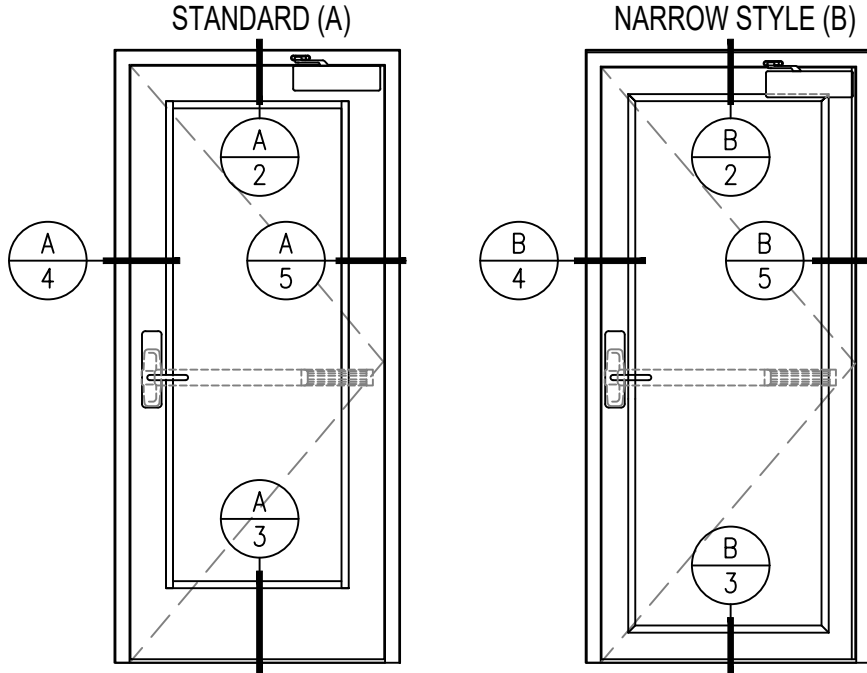

GPX BALLISTIC SERIES

45 MINUTE FIRE PROTECTIVE BALLISTIC DOORS

GPX BALLISTIC SERIES FIRE PROTECTIVE SINGLE DOOR WITH SUPERLITE II-XL 45

MAX. DOOR OPENING SIZE FOR SINGLE DOOR: 54 IN. X 120 IN.

GPX BALLISTIC SERIES FIRE PROTECTIVE PAIR DOOR WITH SUPERLITE II-XL 45

MAX. DOOR OPENING SIZE FOR PAIR DOOR: 108 IN. X 120 IN.

GPX BALLISTIC SERIES

45 MINUTE FIRE PROTECTIVE BALLISTIC DOORS

GPX BALLISTIC SERIES DOOR STANDARD

GPX BALLISTIC SERIES DOOR NARROW STYLE

A DOOR TOP RAIL - STANDARD
2 WITH **SUPERLITE II-XL 45**
 WITH **LEVEL 1-3 BALLISTIC GLASS**