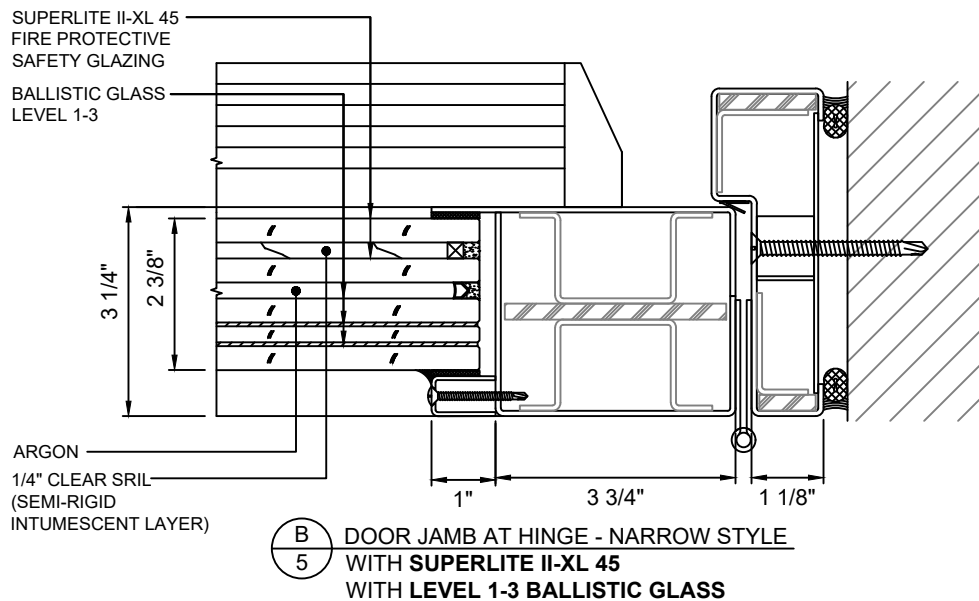

GPX BALLISTIC SERIES DOOR STANDARD

GPX BALLISTIC SERIES DOOR NARROW STYLE

GPX BALLISTIC SERIES

45 MINUTE FIRE PROTECTIVE BALLISTIC DOORS

GPX BALLISTIC SERIES DOOR STANDARD

GPX BALLISTIC SERIES DOOR NARROW STYLE